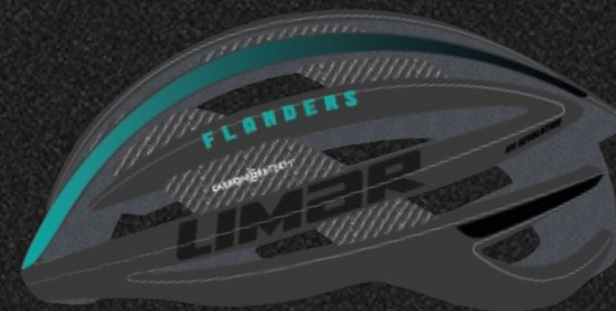

2. LIMAR will add the combination of colours or graphics you prefer, the logo of your team and / or the name of the cyclist if you wish.