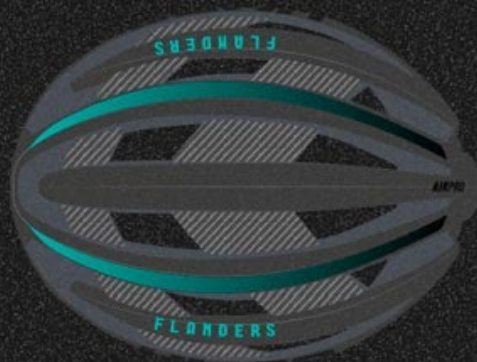

## How it works:

1. Choose the model

2. LIMAR will add the combination of colours or graphics you prefer, the logo of your team and / or the name of the cyclist if you wish.

MY LIMAR  
CLUB

The decals material is a transparent foil for UV printing with a thickness of about 100 microns.