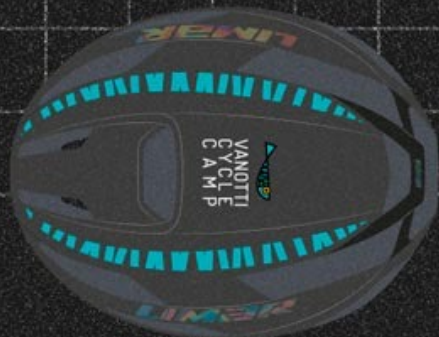

## How it works:

1. Choose the model

2. LIMAR will add the combination of colours or graphics you prefer, the logo of your team and / or the name of the cyclist if you wish.

MY LIMAR  
CLUB

The decals material is a transparent foil for UV printing with a thickness of about 100 microns.

UV printing at a very high resolution (600×900 dpi) with fast drying UV LED ink and up to 150% flexibility.

The printing is fixed to the support by UV lamps.