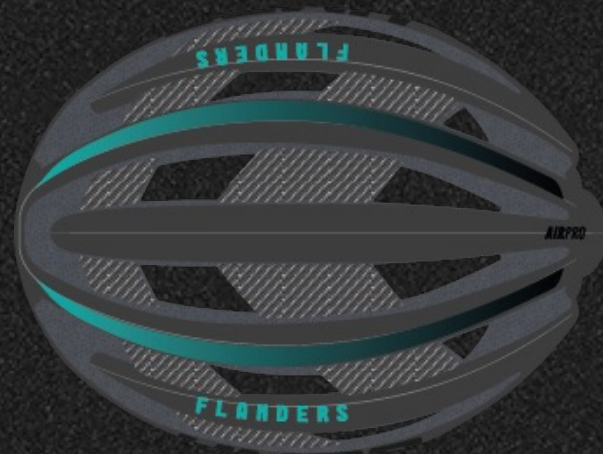

2. LIMAR will add the combination of colours or graphics you prefer, the logo of your team and / or the name of the cyclist if you wish.