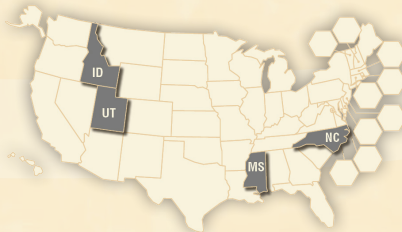

Note: Ethically Minded Green Party States only matter when playing with the Green Party Expansion.

2-Letter Code	Full Name	Electoral Votes	Region	Issue	City?	Ethically Minded?
MT	Montana	3	Western			
NC	North Carolina	15	Mid-Atlantic			
ND	North Dakota	3	Great Plains			
NE	Nebraska	5	Great Plains			
NH	New Hampshire	4	Northeast			
NJ	New Jersey	14	Mid-Atlantic			
NM	New Mexico	6	Western			
NV	Nevada	6	Western			
NY	New York	29	Northeast			
OH	Ohio	18	Appalachian			
OK	Oklahoma	7	Great Plains			
OR	Oregon	7	Western			
PA	Pennsylvania	20	Appalachian			

2-Letter Code	Full Name	Electoral Votes	Region	Issue	City?	Ethically Minded?
RI	Rhode Island	4	Northeast			
SC	South Carolina	9	Southeast			
SD	South Dakota	3	Great Plains			
TN	Tennessee	11	Appalachian			
TX	Texas	38	Gulf Coast			
UT	Utah	6	Western			
VA	Virginia	13	Mid-Atlantic			
VT	Vermont	3	Northeast			
WA	Washington	12	Western			
WI	Wisconsin	10	Great Lakes			
WV	West Virginia	5	Appalachian			
WY	Wyoming	3	Western			

Gender Equality

55 Electoral Votes

- CA

Reproductive Rights

31 Electoral Votes

- ID
- UT
- MS
- NC

LGBT Rights

27 Electoral Votes

- AK
- OR
- WY
- IL

Affordable Housing

27 Electoral Votes

- NM
- MN
- LA
- RI

International Relations

110 Electoral Votes

International Trade

55 Electoral Votes