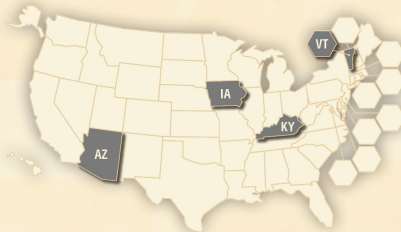

Note: Ethically Minded Green Party States only matter when playing with the Green Party Expansion.

2-Letter Code	Full Name	Electoral Votes	Region	Issue	City?	Ethically Minded?
MT	Montana	3	Western			
NC	North Carolina	15	Mid-Atlantic			
ND	North Dakota	3	Great Plains			
NE	Nebraska	5	Great Plains			
NH	New Hampshire	4	Northeast			
NJ	New Jersey	14	Mid-Atlantic			
NM	New Mexico	6	Western			
NV	Nevada	6	Western			
NY	New York	29	Northeast			
OH	Ohio	18	Appalachian			
OK	Oklahoma	7	Great Plains			
OR	Oregon	7	Western			
PA	Pennsylvania	20	Appalachian			

- AK
- OR
- WY
- IL

Affordable Housing

27 Electoral Votes

- NM
- MN
- LA
- RI

International Relations

110 Electoral Votes

International Trade

55 Electoral Votes

- CA

Immigration

28 Electoral Votes

- AZ
- IA
- KY
- VT

Foreign Aid

27 Electoral Votes

- MO
- DC
- MD
- ME

Surveillance State

40 Electoral Votes

- *IN*
- *NY*

Drug Trafficking

31 Electoral Votes

- *WA*
- *CO*
- *WI*

Military

27 Electoral Votes

- *NV*
- *NE*
- *VA*
- *DE*