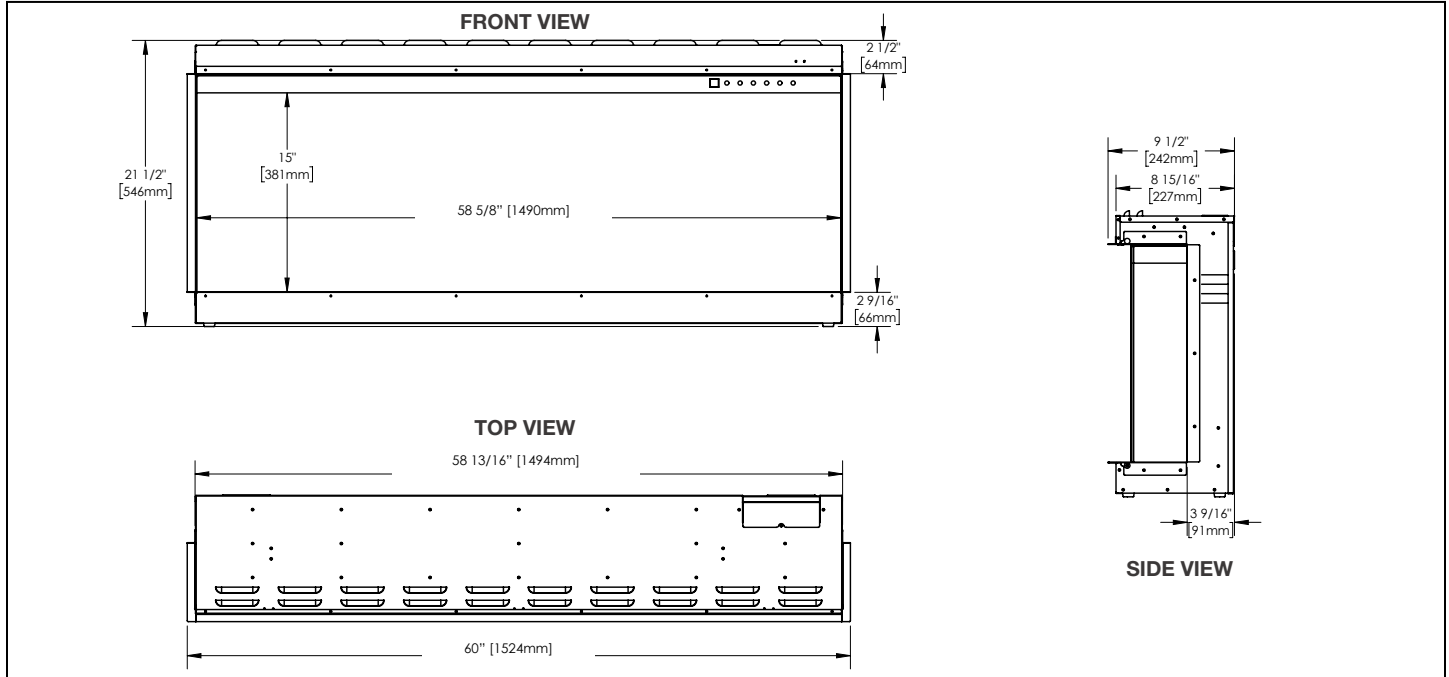

TRIVISTA™ PRIMIS 60" ELECTRIC APPLIANCE

Specifications

Model	BTU	Width	Height	Depth	Viewing Area
NEFB60H-3SV	5000/10000	60	21 1/2	9 1/2	58 5/8 X 15

Dimensions