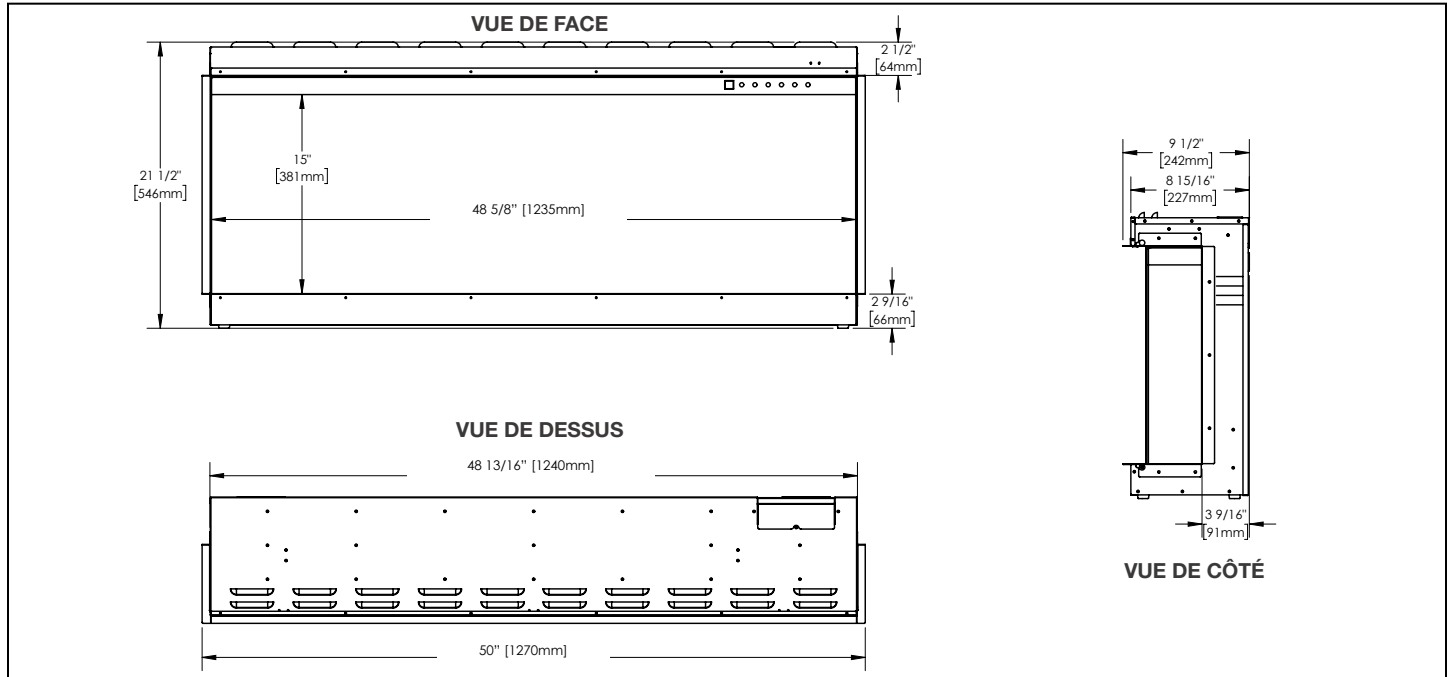

APPAREIL ÉLECTRIQUE TRIVISTA™ PRIMIS 50"

Spécifications

Modèle	BTU	Largeur	Hauteur	Profondeur	Dimensions de Vision
NEFB50H-3SV	5000/10000	50	21 1/2	9 1/2	48 5/8 x 15

Dimensions