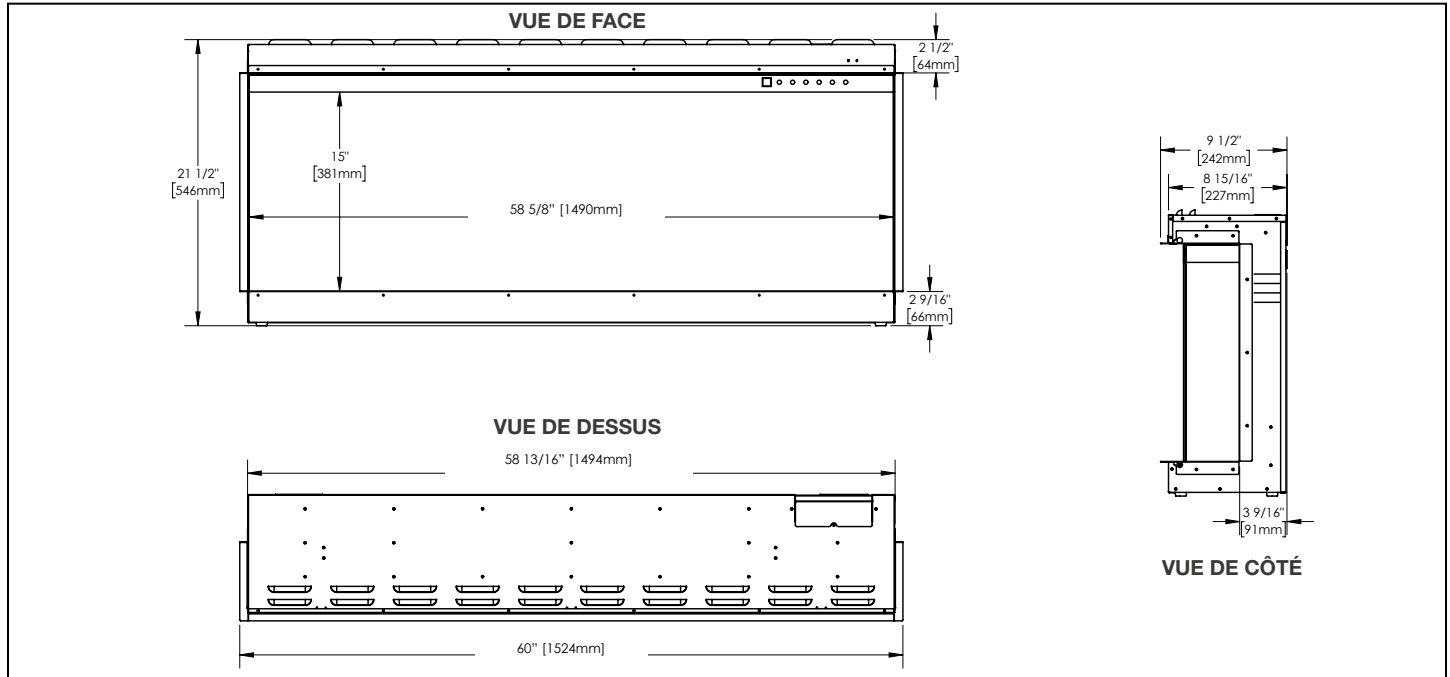

Spécifications

Modèle	BTU	Largeur	Hauteur	Profondeur	Dimensions de Vision
NEFB60H-3SV	5000/10000	60	21 1/2	9 1/2	58 5/8 X 15

Dimensions