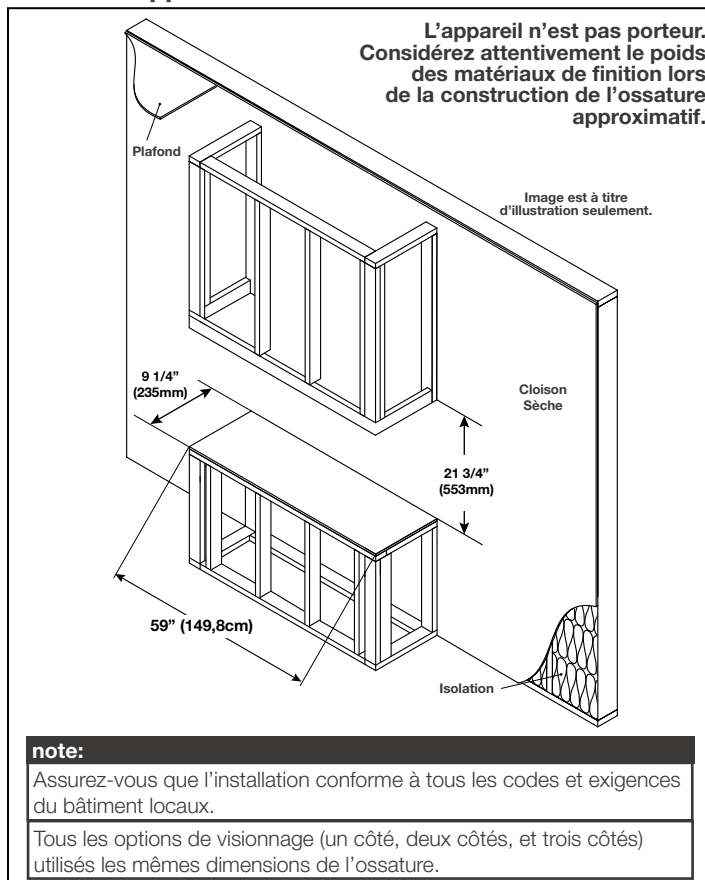

Ossature Approximatif