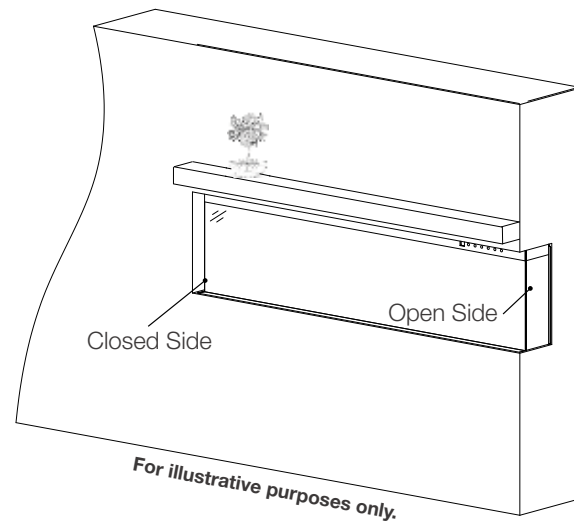

TRIVISTA™ PRIMIS 50" ELECTRIC APPLIANCE

Specifications

Model	BTU	Width	Height	Depth	Viewing Area
NEFB50H-3SV	5000/10000	50	21 1/2	9 1/2	48 5/8 x 15

Dimensions

Rough Framing

Minimum Mantel Clearances

Product information provided is not complete and is subject to change without notice. Please consult the installation manual for the most up to date installation information.

Installation Overview

Your appliance is capable of three unique installation configurations: **three-sided, two-sided, and single-sided.**

Three-Sided Viewing Installation

- Appliance is fully recessed into the wall with both sides open
- Front, left, **and** right side views

Two-Sided Viewing Installation

- Appliance is fully recessed into the wall with one side open
- Front view **and** left/right side view, depending on desired open/closed sides

Single-Sided Viewing Installation