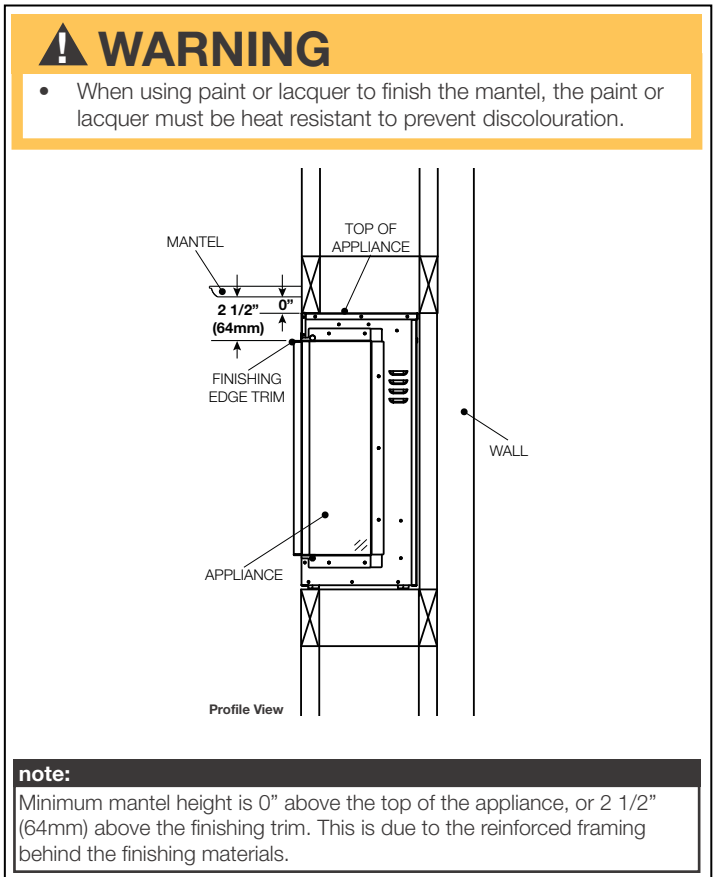

Minimum Mantel Clearances