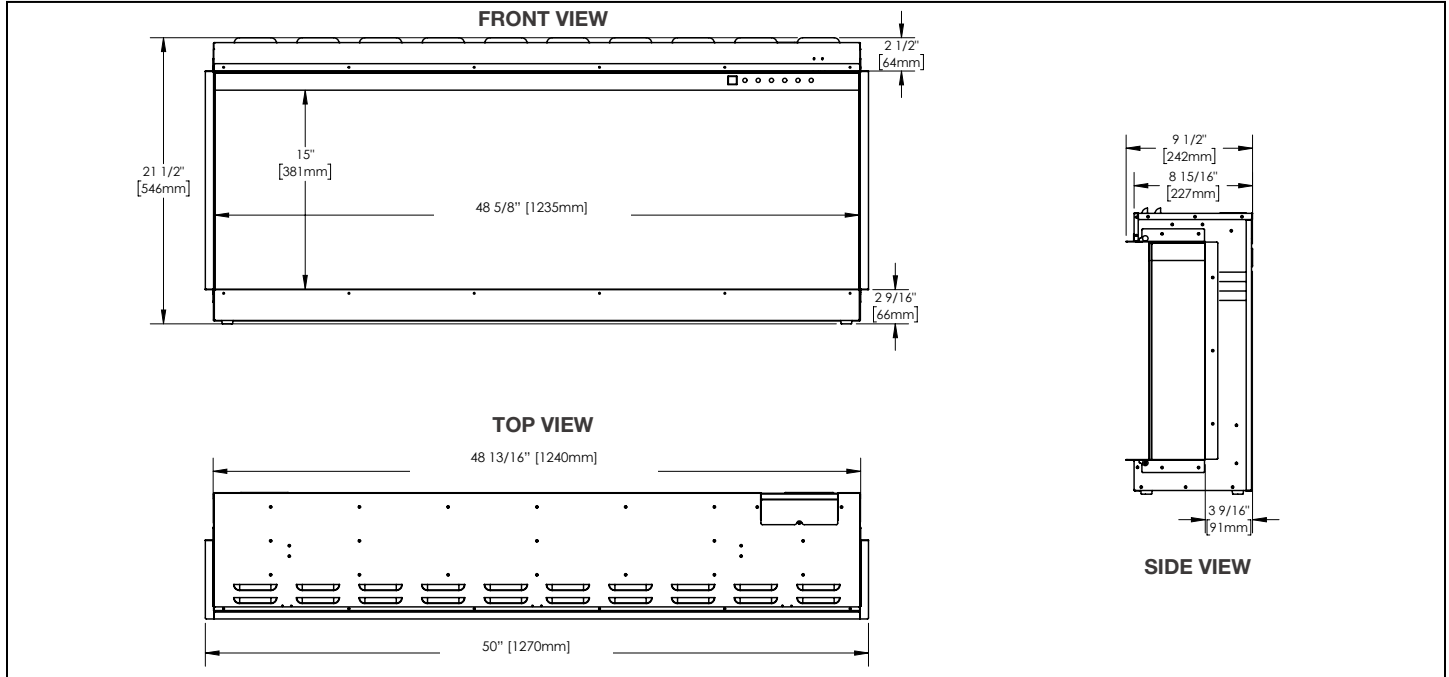

TRIVISTA™ PRIMIS 50" ELECTRIC APPLIANCE

Specifications

Model	BTU	Width	Height	Depth	Viewing Area
NEFB50H-3SV	5000/10000	50	21 1/2	9 1/2	48 5/8 x 15

Dimensions

Rough Framing

Minimum Mantel Clearances

Product information provided is not complete and is subject to change without notice. Please consult the installation manual for the most up to date installation information.

Installation Overview

Your appliance is capable of three unique installation configurations: **three-sided, two-sided, and single-sided.**

Three-Sided Viewing Installation

- Appliance is fully recessed into the wall with both sides open
- Front, left, **and** right side views

Two-Sided Viewing Installation

- Appliance is fully recessed into the wall with one side open
- Front view **and** left/right side view, depending on desired open/closed sides

Single-Sided Viewing Installation