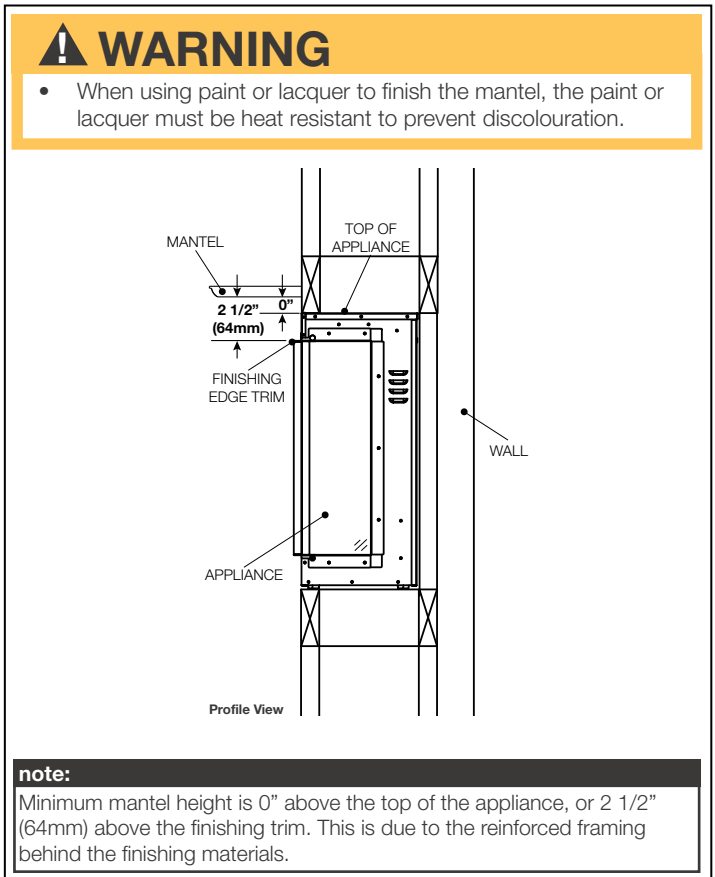

Dimensions

Rough Framing

Minimum Mantel Clearances

Product information provided is not complete and is subject to change without notice. Please consult the installation manual for the most up to date installation information.

Installation Overview

Your appliance is capable of three unique installation configurations: **three-sided, two-sided, and single-sided.**

Three-Sided Viewing Installation

- Appliance is fully recessed into the wall with both sides open
- Front, left, **and** right side views

Two-Sided Viewing Installation

- Appliance is fully recessed into the wall with one side open
- Front view **and** left/right side view, depending on desired open/closed sides

Single-Sided Viewing Installation