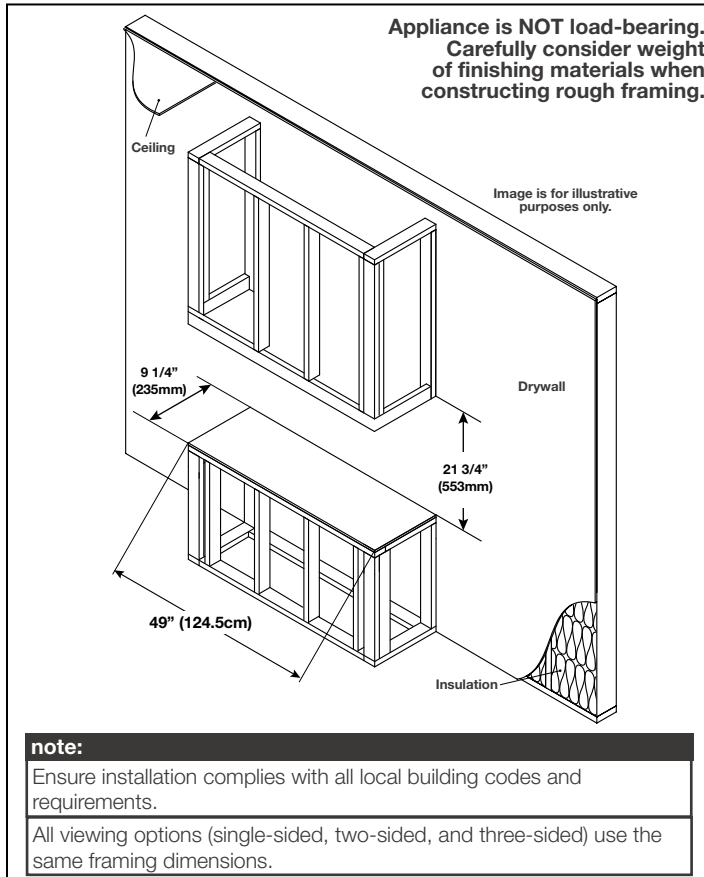

TRIVISTA™ PRIMIS 50" ELECTRIC APPLIANCE

Specifications

Model	BTU	Width	Height	Depth	Viewing Area
NEFB50H-3SV	5000/10000	50	21 1/2	9 1/2	48 5/8 x 15

Dimensions

Rough Framing

Minimum Mantel Clearances

Product information provided is not complete and is subject to change without notice. Please consult the installation manual for the most up to date installation information.

Installation Overview

Your appliance is capable of three unique installation configurations: **three-sided, two-sided, and single-sided.**

Three-Sided Viewing Installation

- Appliance is fully recessed into the wall with both sides open
- Front, left, **and** right side views

Two-Sided Viewing Installation

- Appliance is fully recessed into the wall with one side open
- Front view **and** left/right side view, depending on desired open/closed sides

Single-Sided Viewing Installation