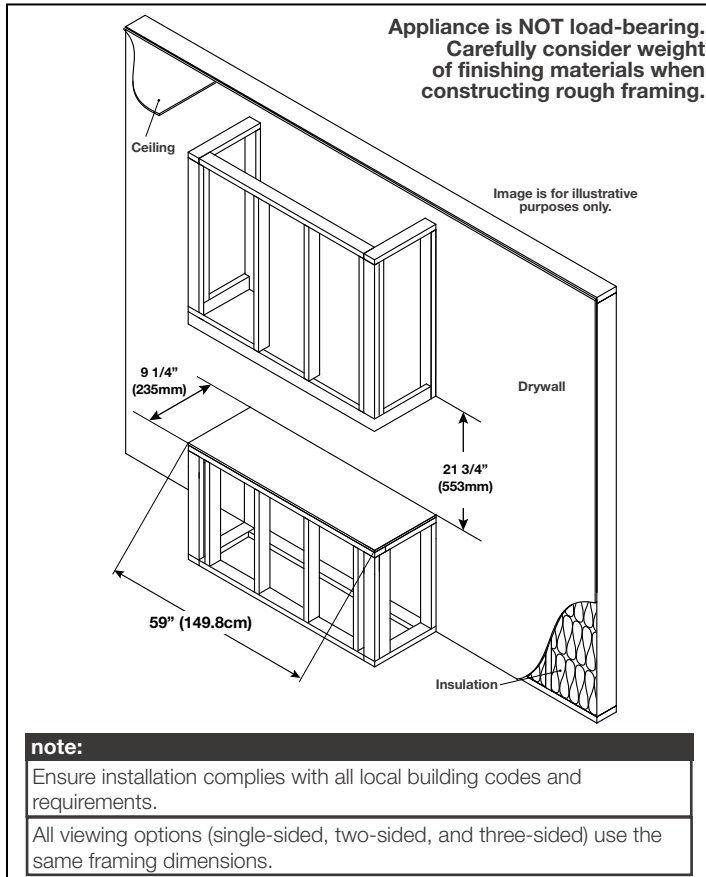

Rough Framing