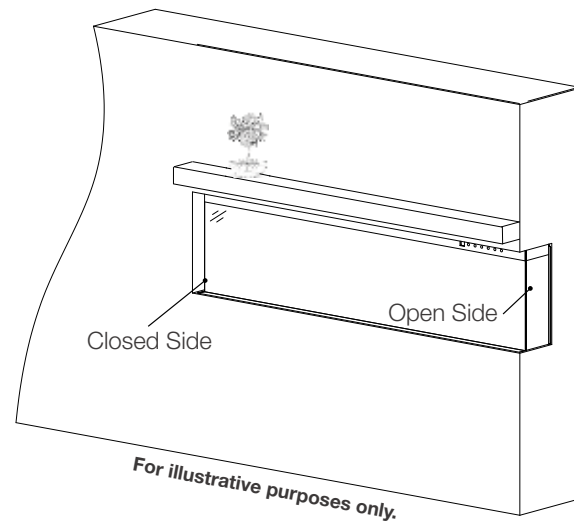

Two-Sided Viewing Installation

- Appliance is fully recessed into the wall with one side open
- Front view **and** left/right side view, depending on desired open/closed sides

Single-Sided Viewing Installation

Dimensions

Rough Framing

Minimum Mantel Clearances

Product information provided is not complete and is subject to change without notice. Please consult the installation manual for the most up to date installation information.

Installation Overview

Your appliance is capable of three unique installation configurations: **three-sided, two-sided, and single-sided.**

Three-Sided Viewing Installation

- Appliance is fully recessed into the wall with both sides open
- Front, left, **and** right side views