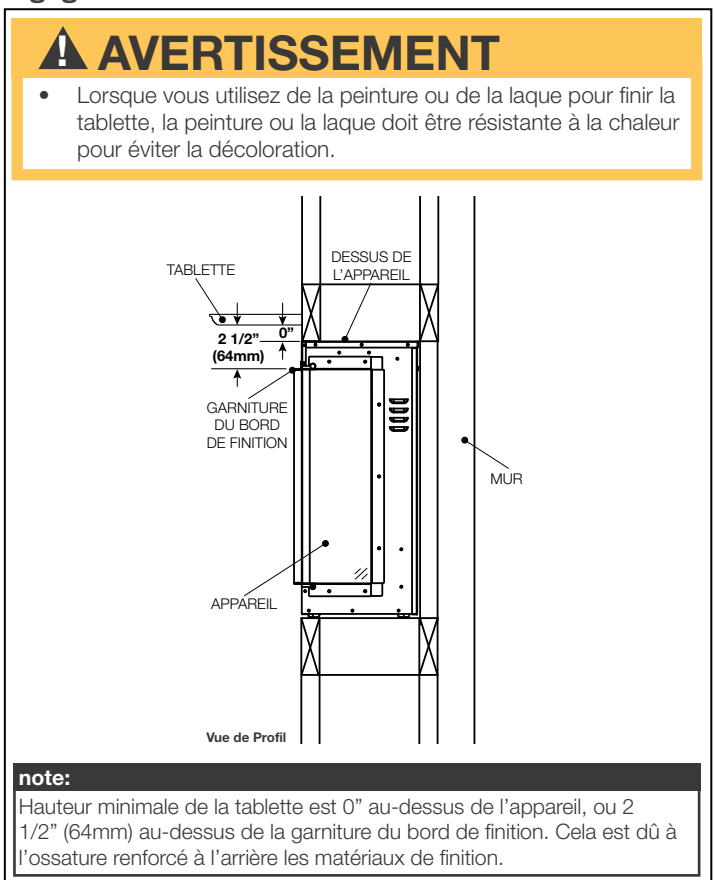

Dégagements Minimaux de la Tablette