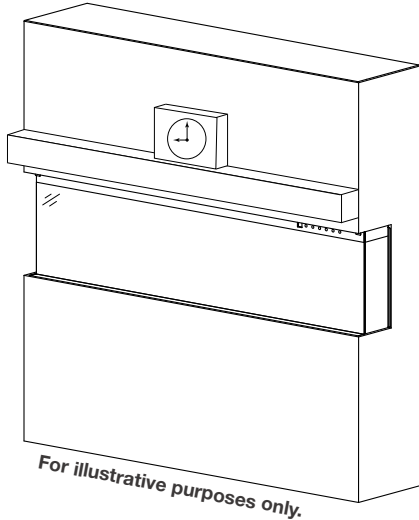

Dimensions

Rough Framing

Minimum Mantel Clearances

Product information provided is not complete and is subject to change without notice. Please consult the installation manual for the most up to date installation information.

Installation Overview

Your appliance is capable of three unique installation configurations: **three-sided, two-sided, and single-sided.**

Three-Sided Viewing Installation

- Appliance is fully recessed into the wall with both sides open
- Front, left, **and** right side views

Two-Sided Viewing Installation

- Appliance is fully recessed into the wall with one side open
- Front view **and** left/right side view, depending on desired open/closed sides

Single-Sided Viewing Installation