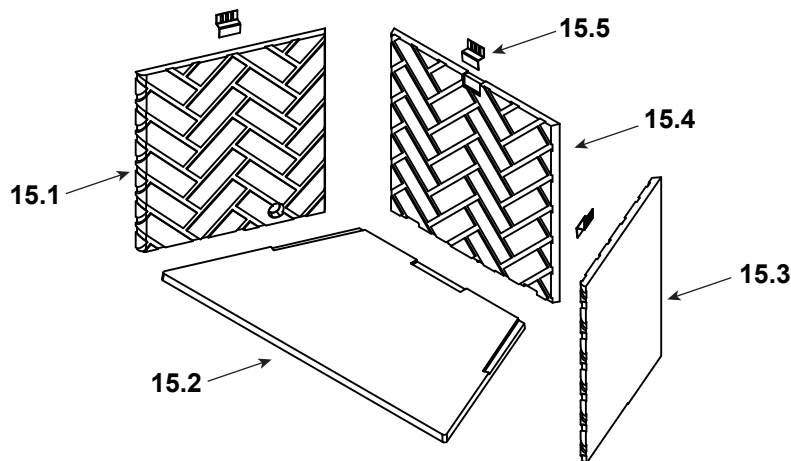

#15 Herringbone Refractory

Herringbone Refractory			
15.1	Side Refractory, Left 19.43" H x 18.21" W		SRV4048-205
15.2	Hearth Refractory, 35.85" F x 17.63" D x 20.91" B		SRV4072-340
15.3	Side Refractory, Right 19.43" H x 18.21" W		SRV4048-204
15.4	Back Refractory, 19.44" H x 20.91" W		SRV4048-202
15.5	Retainer	Qty 3 req	SRV11847