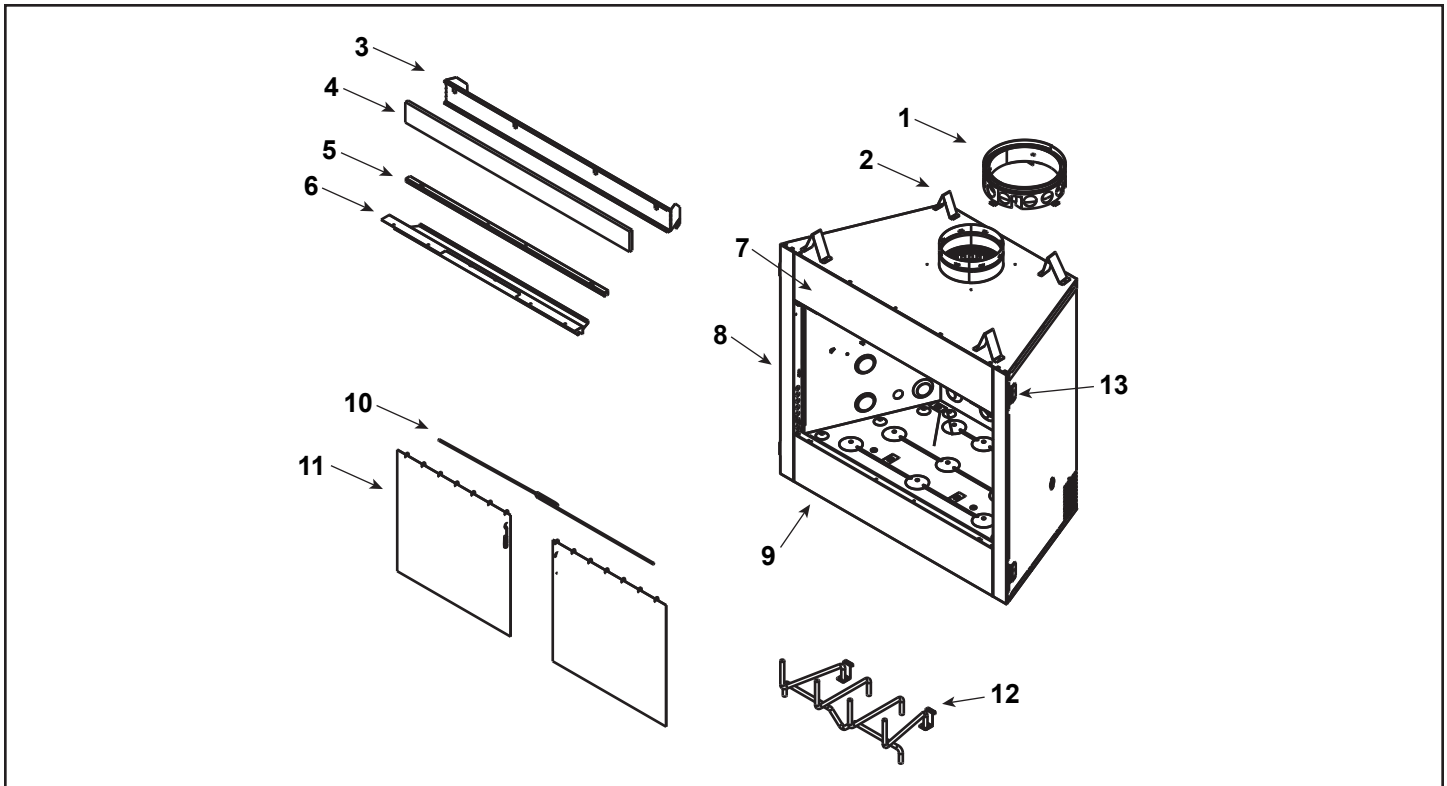

IMPORTANT: THIS IS DATED INFORMATION. Parts must be ordered from a dealer or distributor. **Hearth and Home Technologies does not sell directly to consumers.** Provide model number and serial number when requesting service parts from your dealer or distributor.

Stocked at Depot

ITEM	DESCRIPTION	COMMENTS	PART NUMBER	
1	Starter Section Assembly		SRV22069	Y
2	Top Standoff	Qty 4 req	SRV4044-111	
3	Upper Front Face		4072-144	
4	Non Combustible Front		4072-147	
5	Door Track (used for upper)		SRV4072-118	
6	Smoke Shield		4072-136	
7	Upper Face	Overlay	SRV4072-199	
8	Left & Right Column	Overlay	SRV4072-176	
9	Lower Face	Overlay	SRV4072-169	
10	Firescreen Rod	1 piece	4072-134	
11	Firescreen Assembly	Qty 2 req	SRV4072-020	Y
12	Grate, 21.50" F x 9.88" D x 20.88" B		GR40	Y
13	Nailing Flange	Qty 4 req	SRV4044-161	
	Door Pivot Clip	Qty 2 req	SRV31527	
	Strip Protector		SRV18320	
	Outside Air Hood	Qty 2 req	SRV33271	Y
	Extended Smoke Shield		SRV4072-156	
	Installation Instructions and Owner's Manual		4072-345