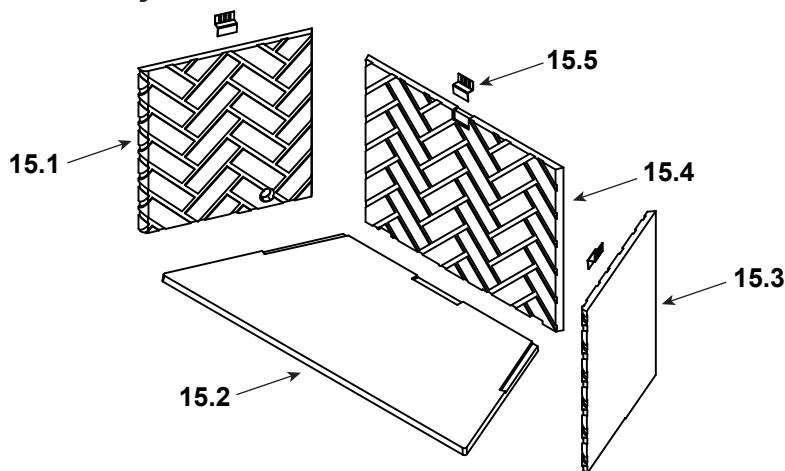

#15 Herringbone Refractory

Herringbone Refractory				
15.1	Side Refractory, Left 19.43" H x 18.21" W		SRV4048-205	
15.2	Hearth Refractory, 41.85" x 17.63" D x 26.91" B		SRV4072-341	
15.3	Side Refractory, Right 19.43" H x 18.21" W		SRV4048-204	
15.4	Back Refractory, 19.44" H x 26.91" W		SRV4048-203	
15.5	Retainer	Qty 3 req	SRV11847