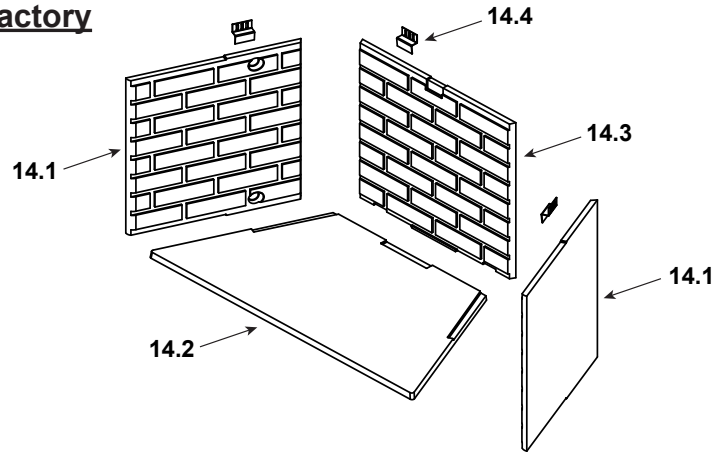

#14 Traditional Refractory

IMPORTANT: THIS IS DATED INFORMATION. Parts must be ordered from a dealer or distributor.
Hearth and Home Technologies does not sell directly to consumers. Provide model number and serial number when requesting service parts from your dealer or distributor.

Stocked at Depot

ITEM	DESCRIPTION	COMMENTS	PART NUMBER
Traditional Refractory			
14.1	Side Refractory, 19.43" H x 18.21" W	Qty 2 req	SRV4044-220
14.2	Hearth Refractory, 35.85" F x 17.63" D x 20.91" B		SRV4072-340
14.3	Back Refractory, 19.44" H x 20.91" W		SRV4044-222
14.4	Retainer	Qty 3 req	SRV11847