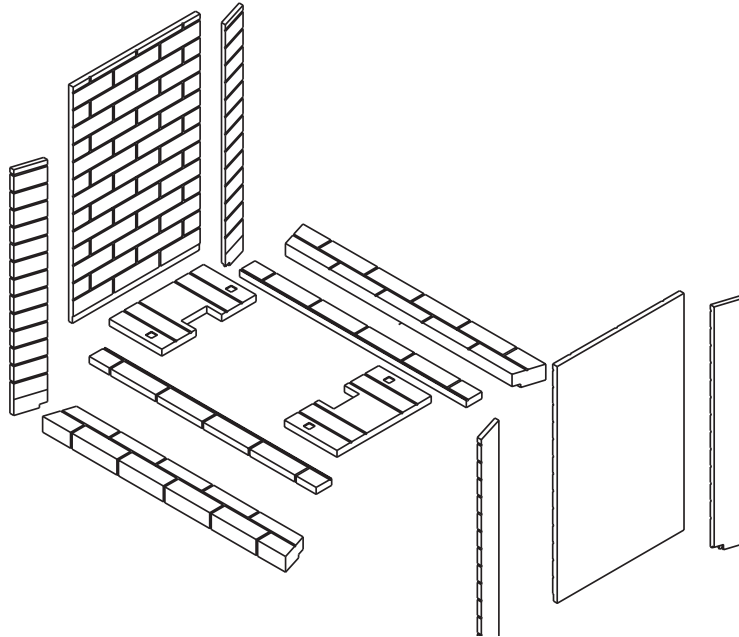

#24 Refractory

IMPORTANT: THIS IS DATED INFORMATION. Parts must be ordered from a dealer or distributor. **Hearth and Home Technologies does not sell directly to consumers.** Provide model number and serial number when requesting service parts from your dealer or distributor.

Stocked at Depot

ITEM	DESCRIPTION	COMMENTS	PART NUMBER	
24	Refractory, Kit	Cottage Red	BRICKMQ42STCR	
		Tavern Brown	BRICKMQ42STTB	
Conversion Kits				
	Conversion Kit, NG		NGKMARQ42ST	Y
	Conversion Kit, Propane		LPKMARQ42ST	Y
	Pilot Orifice, NG		SRV593-528	Y
	Pilot Orifice, Propane		SRV593-527	Y
	Regulator, NG	w/stepper motor	NGK-DXV-50	Y
	Regulator, Propane	w/stepper motor	SRVLPK-DXV-50	Y