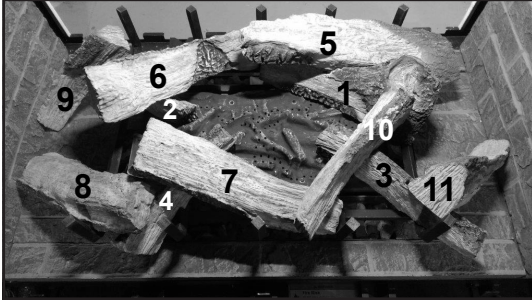

Marquis 42" See Through Gas Fireplace - DV

Log Set Assembly

Part number list on following page.