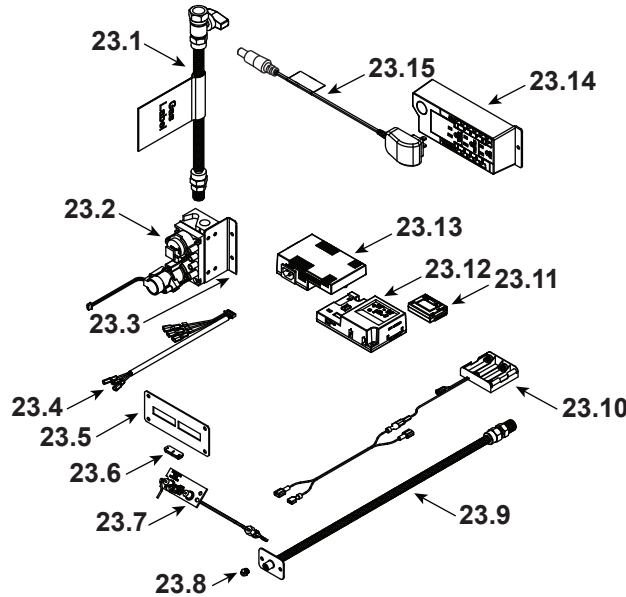

#23 Valve Assembly

IMPORTANT: THIS IS DATED INFORMATION. Parts must be ordered from a dealer or distributor. **Hearth and Home Technologies does not sell directly to consumers.** Provide model number and serial number when requesting service parts from your dealer or distributor.

Stocked at Depot

ITEM	DESCRIPTION	COMMENTS	PART NUMBER	Stocked at Depot
23.1	Flex Ball Valve Assembly. 12"		SRV302-320	Y
	Male connector	Pkg of 5	303-315/5	Y
23.2	Valve NG		SRV2166-302	Y
	Valve Propane		2166-303	Y
23.3	Valve Bracket		2146-192	
23.4	Wire Harness		SRV2326-132	Y
23.5	Side Panel Bracket		2146-150	
23.6	Grommet		SRV2118-420	
23.7	Pilot Assembly, NG		2457-020	Y
	Pilot Assembly, Propane	Convert 2457-020 with SRV593-527		
23.8	Orifice NG (#24C)		582-824	Y
	Orifice Propane (#44C)		582-844	Y
23.9	Orifice Flex Tube		2005-009	Y
23.10	**Battery Pack		SRV2326-134	Y
	Wire, Battery jumps, 10 in		2281-196	Y
23.11	Module, RF FCC		SRV2326-120	Y
23.12	Module, Control IFT		SRV2326-130	Y
23.13	Aux Module, B Type		SRV2326-150	Y
23.14	Junction Box		SRV4021-013	Y
23.15	Power Supply		SRV2326-131	Y

**Fuse for battery pack can be sourced locally, not a warranty item. Specs are 250v, 3A fuse, 3/4" long

Additional service part numbers appear on following page.