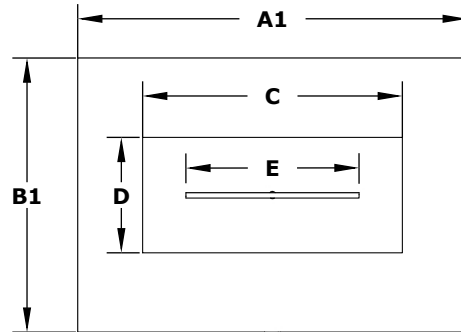

CABO LINEAR FIRE PIT - GFRC

ISOMETRIC VIEW

TOP VIEW

RIGHT SIDE VIEW

FRONT SIDE VIEW

SKU	A1	A2	B1	B2	C	D	E	F	BTU
OPT-CBLN56	56"	44"	38"	26"	36"	14"	24"	16"	65,000
OPT-CBLN66	66"	54"	38"	26"	36"	16"	24"	16"	65,000
OPT-CBLN90	90"	78"	38"	26"	66"	14"	54"	16"	65,000

Fire Pit Material: GFRC Concrete
 Finish: Wood Grain Concrete
 Pan Material: 304 Stainless Steel
 Burner Material: 304 Stainless Steel
 Ignition Type: Match Lit or Electronic Ignition

Standard 1" Flange on all pans
 Standard 2" Depth on all pans