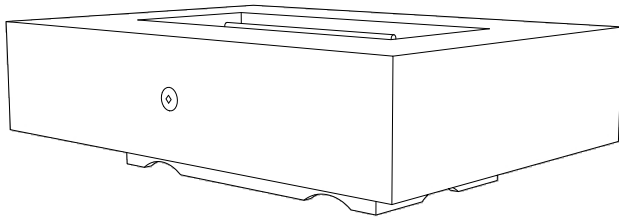

CABO LINEAR FIRE PIT - GFRC

ISOMETRIC VIEW

TOP VIEW

RIGHT SIDE VIEW

FRONT SIDE VIEW

SKU	A1	A2	B1	B2	C	D	E	F	BTU
OPT-CBLN56	56"	44"	38"	26"	36"	14"	24"	16"	65,000
OPT-CBLN66	66"	54"	38"	26"	36"	16"	24"	16"	65,000
OPT-CBLN90	90"	78"	38"	26"	66"	14"	54"	16"	65,000

Fire Pit Material: GFRC Concrete
 Finish: Wood Grain Concrete
 Pan Material: 304 Stainless Steel
 Burner Material: 304 Stainless Steel
 Ignition Type: Match Lit or Electronic Ignition

Standard 1" Flange on all pans
 Standard 2" Depth on all pans