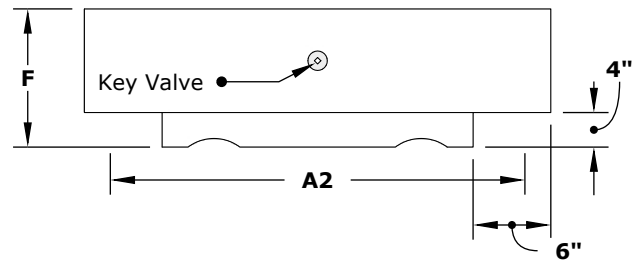

CABO LINEAR FIRE PIT - GFRC

ISOMETRIC VIEW

TOP VIEW

RIGHT SIDE VIEW

FRONT SIDE VIEW

SKU	A1	A2	B1	B2	C	D	E	F	BTU
OPT-CBLN56	56"	44"	38"	26"	36"	14"	24"	16"	65,000
OPT-CBLN66	66"	54"	38"	26"	36"	16"	24"	16"	65,000
OPT-CBLN90	90"	78"	38"	26"	66"	14"	54"	16"	65,000

Fire Pit Material: GFRC Concrete
 Finish: Wood Grain Concrete
 Pan Material: 304 Stainless Steel
 Burner Material: 304 Stainless Steel
 Ignition Type: Match Lit or Electronic Ignition

Standard 1" Flange on all pans
 Standard 2" Depth on all pans

110V ELECTRONIC IGNITION
 ANSI Z21.97-(2017) / CSA 2.41-(2017)

Includes: Fire Pit, Pan, Burner, Key Valve, Whistle Free Hoses, Black Lava Rock, 110V Plug and Play Electronic Ignition System (For Products ending with EKIT)