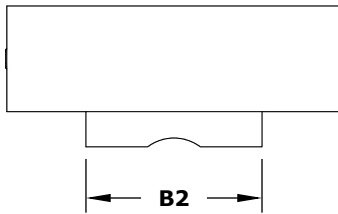

CABO LINEAR FIRE PIT - GFRC

ISOMETRIC VIEW

TOP VIEW

RIGHT SIDE VIEW

FRONT SIDE VIEW

SKU	A1	A2	B1	B2	C	D	E	F	BTU
OPT-CBLN56	56"	44"	38"	26"	36"	14"	24"	16"	65,000
OPT-CBLN66	66"	54"	38"	26"	36"	16"	24"	16"	65,000
OPT-CBLN90	90"	78"	38"	26"	66"	14"	54"	16"	65,000

Fire Pit Material: GFRC Concrete
 Finish: Wood Grain Concrete
 Pan Material: 304 Stainless Steel
 Burner Material: 304 Stainless Steel
 Ignition Type: Match Lit or Electronic Ignition

Standard 1" Flange on all pans
 Standard 2" Depth on all pans