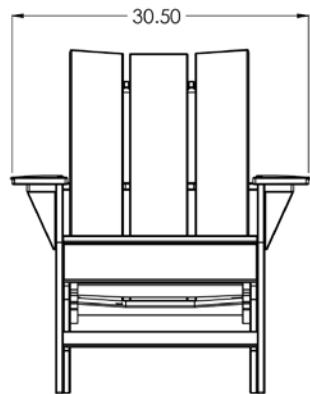

UNWASTED.

TRANQUIL CHAIR.

A classic design re-imagined with modern lines.

FRONT

- Contemporary styling
- Curved seating surfaces
- Vented seat and back rest
- Easy to assemble
- Easy to clean
- No maintenance required
- Flat packed design
- Available in different colors

All UNWASTED products are made with recycled and circular materials

Approximate dimensions: 30.50"W x 36.21"D x 35.35"H

Weight: 52lbs (approx.)

Material: Recycled post industrial and circular HDPE plastic waste

Gray 010-015-0000-05

Black 010-015-0000-01

Brown 010-015-0000-08

Red 010-015-0000-04

White 010-015-0000-06

Tan 010-015-0000-07