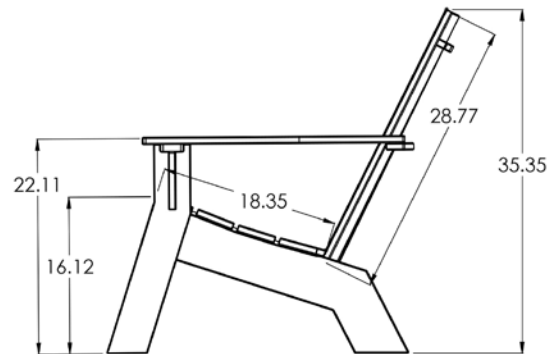

RIGHT

- Contemporary styling
- Curved seating surfaces
- Vented seat and back rest
- Easy to assemble
- Easy to clean
- No maintenance required
- Flat packed design
- Available in different colors

All UNWASTED products are made with recycled and circular materials

Approximate dimensions: 30.50"W x 36.21"D x 35.35"H

Weight: 52lbs (approx.)

Material: Recycled post industrial and circular HDPE plastic waste

Gray 010-015-0000-05

Black 010-015-0000-01

Brown 010-015-0000-08

Red 010-015-0000-04

White 010-015-0000-06

Tan 010-015-0000-07