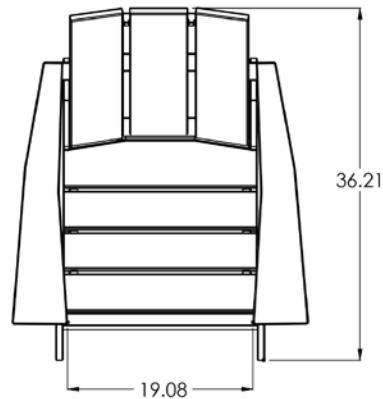

UNWASTED.

TRANQUIL CHAIR.

A classic design re-imagined with modern lines.

TOP