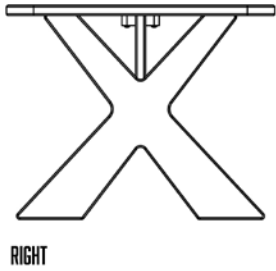

SHARE TABLE.

Come together and rest your drink as you trade stories while creating memories.

- Large top surface for entertaining
- Complements Long Pause chair
- Easy to assemble
- ☰ • Easy to clean
- No maintenance required
- Flat packed design
- Available in different colors

All UNWASTED products are made with recycled and circular materials

Approximate dimensions: 35.00"W x 19.75"D x 15.75"H

Weight: 40lbs (approx.)

Material: Recycled post industrial and circular HDPE plastic waste

- Gray 010-003-0000-05
- Black 010-003-0000-01
- Brown 010-003-0000-08
- Red 010-003-0000-04
- White 010-003-0000-06
- Tan 010-003-0000-07