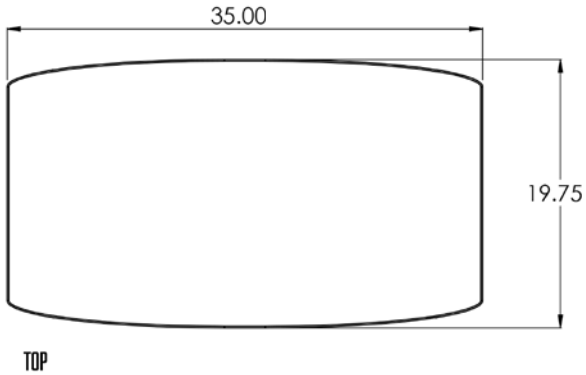

UNWASTED.

SHARE TABLE.

**BLACK
LONG PAUSE CHAIRS**

**BLACK
SHARE TABLE**

SHARE TABLE.

Gray 010-003-0000-05

Black 010-003-0000-01

Brown 010-003-0000-08

Red 010-003-0000-04

White 010-003-0000-06

Tan 010-003-0000-07

SHARE TABLE.

Come together and rest your drink as you trade stories while creating memories.

- Large top surface for entertaining
- Complements Long Pause chair
- Easy to assemble
- ☰ • Easy to clean
- No maintenance required
- Flat packed design
- Available in different colors

 All UNWASTED products are made with recycled and circular materials

 **Approximate dimensions:** 35.00"W x 19.75"D x 15.75"H

 **Weight:** 40lbs (approx.)

 **Material:** Recycled post industrial and circular HDPE plastic waste