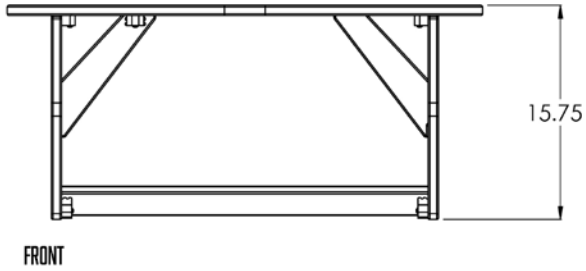

SHARE TABLE.

Come together and rest your drink as you trade stories while creating memories.

- Large top surface for entertaining
- Complements Long Pause chair
- Easy to assemble
- ☰ • Easy to clean
- No maintenance required
- Flat packed design
- Available in different colors

All UNWASTED products are made with recycled and circular materials

Approximate dimensions: 35.00"W x 19.75"D x 15.75"H

Weight: 40lbs (approx.)

Material: Recycled post industrial and circular HDPE plastic waste

- Gray 010-003-0000-05
- Black 010-003-0000-01
- Brown 010-003-0000-08
- Red 010-003-0000-04
- White 010-003-0000-06
- Tan 010-003-0000-07