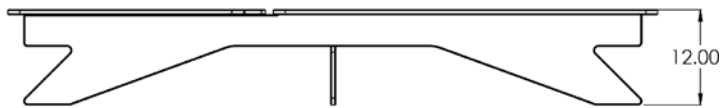

FRONT

RESERVE CHAISE.

A destination to relax, saved just for you. By the poolside, on the deck, or even tucked away on the balcony save a little slice of peace and quiet.

- 4 adjustable back positions
- Lower lounge height
- Comes complete with gray cushions for the seat back and seat base
- ☰ • Easy to assemble
- Easy to clean
- No maintenance required
- Flat packed design
- Available in different colors

All UNWASTED products are made with recycled and circular materials

Approximate dimensions: 22.00"W x 82.00"D x 12.00"H

Weight: 125lbs (approx.)

Material: Recycled post industrial and circular HDPE plastic waste

Gray 010-011-0000-05

Black 010-011-0000-01