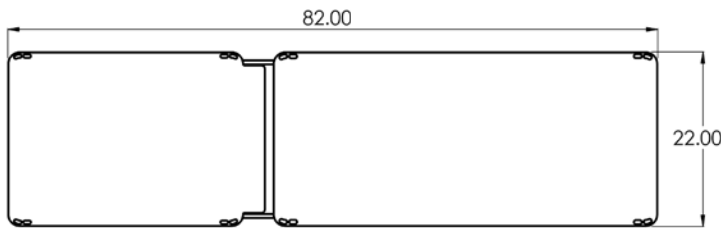

UNWASTED.

TOP