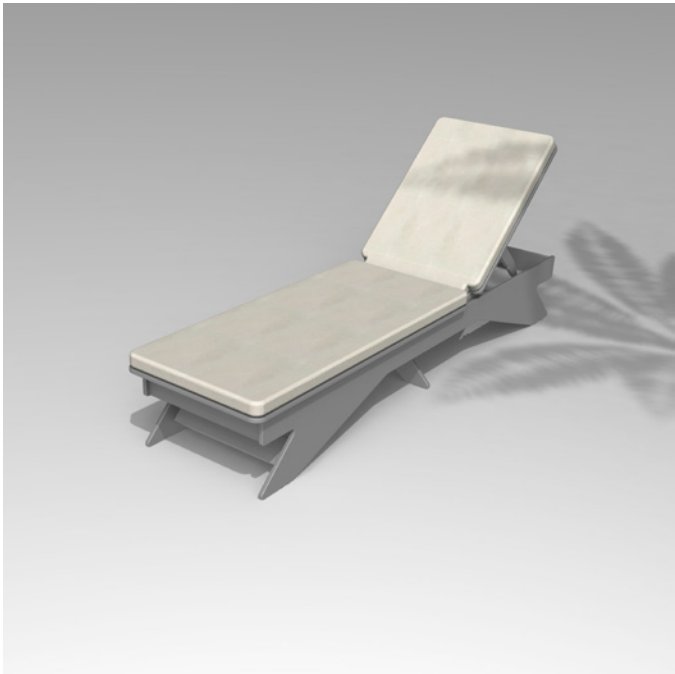

UNWASTED.

RESERVE CHAISE.

BLACK
RESERVE CHAISE

RESERVE CHAISE.

Gray 010-011-0000-05

Black 010-011-0000-01

UNWASTED.

TOP

FRONT

RIGHT

RESERVE CHAISE.

A destination to relax, saved just for you. By the poolside, on the deck, or even tucked away on the balcony save a little slice of peace and quiet.

- 4 adjustable back positions
- Lower lounge height
- Comes complete with gray cushions for the seat back and seat base
- ☰ • Easy to assemble
- Easy to clean
- No maintenance required
- Flat packed design
- Available in different colors

All UNWASTED products are made with recycled and circular materials

Approximate dimensions: 22.00"W x 82.00"D x 12.00"H

Weight: 125lbs (approx.)

Material: Recycled post industrial and circular HDPE plastic waste