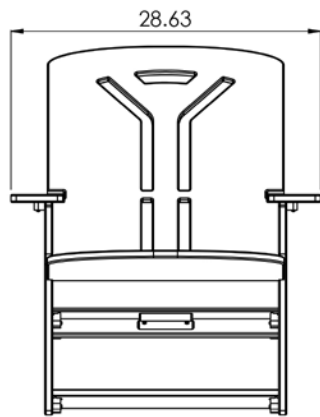

UNWASTED.

LONG PAUSE CHAIR.

The best stories take more than a moment to tell, sit back and savor them.

- Taller lounge seating for decks and patios
- Wide arm rests
- Vented back rest
- Easy to assemble
- Easy to clean
- No maintenance required
- Flat packed design
- Built in handle
- Available in different colors

All UNWASTED products are made with recycled and circular materials

Approximate dimensions: 28.63"W x 33.63"D x 34.68"H

Weight: 60lbs (approx.)

Material: Recycled post industrial and circular HDPE plastic waste