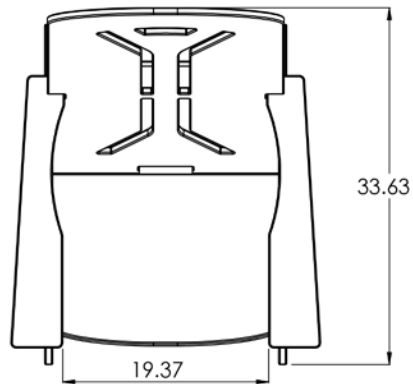

UNWASTED.

LONG PAUSE CHAIR.

The best stories take more than a moment to tell, sit back and savor them.

- Taller lounge seating for decks and patios
- Wide arm rests
- Vented back rest
- Easy to assemble
- Easy to clean
- No maintenance required
- Flat packed design
- Built in handle
- Available in different colors

All UNWASTED products are made with recycled and circular materials

Approximate dimensions: 28.63"W x 33.63"D x 34.68"H

Weight: 60lbs (approx.)

Material: Recycled post industrial and circular HDPE plastic waste