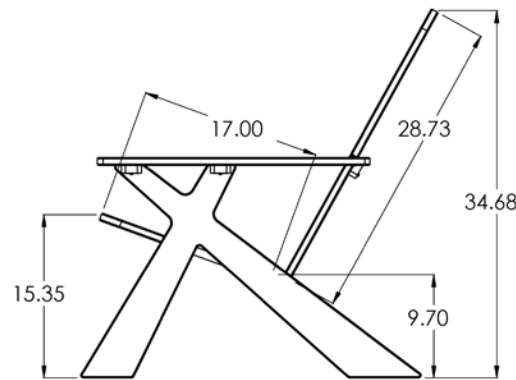

UNWASTED.

LONG PAUSE CHAIR.

The best stories take more than a moment to tell, sit back and savor them.

- Taller lounge seating for decks and patios
- Wide arm rests
- Vented back rest
- Easy to assemble
- Easy to clean
- No maintenance required
- Flat packed design
- Built in handle
- Available in different colors

All UNWASTED products are made with recycled and circular materials

Approximate dimensions: 28.63"W x 33.63"D x 34.68"H

Weight: 60lbs (approx.)

Material: Recycled post industrial and circular HDPE plastic waste