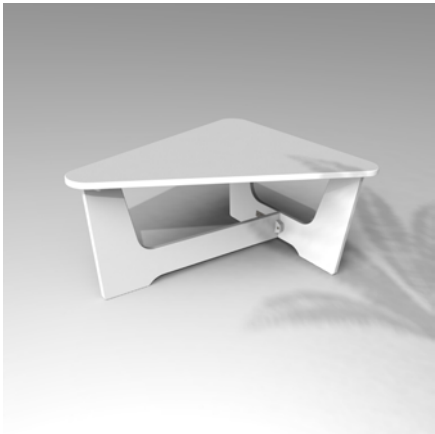

UNWASTED.

GATHER TABLE.

GRAY
EASE CHAIRS

GRAY
GATHER TABLE

GATHER TABLE.

Gray 010-004-0000-05

Black 010-004-0000-01

Brown 010-004-0000-08

Red 010-004-0000-04

White 010-004-0000-06

Tan 010-004-0000-07

UNWASTED.

GATHER TABLE.

Hours feel like seconds when you're in good company, might as well settle in and enjoy them.

- Modern asymmetric design
- Large top surface for entertaining
- Easy to assemble
- ☰ • Easy to clean
- No maintenance required
- Flat packed design
- Available in different colors

All UNWASTED products are made with recycled and circular materials

Approximate dimensions: 33.68"W x 28.75"D x 15.75"H

Weight: 60lbs (approx.)

Material: Recycled post industrial and circular HDPE plastic waste