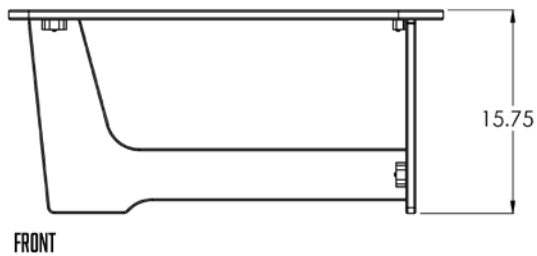

UNWASTED.

GATHER TABLE.

Hours feel like seconds when you're in good company, might as well settle in and enjoy them.

- Modern asymmetric design
- Large top surface for entertaining
- Easy to assemble
- ☰ • Easy to clean
- No maintenance required
- Flat packed design
- Available in different colors

All UNWASTED products are made with recycled and circular materials

Approximate dimensions: 33.68"W x 28.75"D x 15.75"H

Weight: 60lbs (approx.)

Material: Recycled post industrial and circular HDPE plastic waste