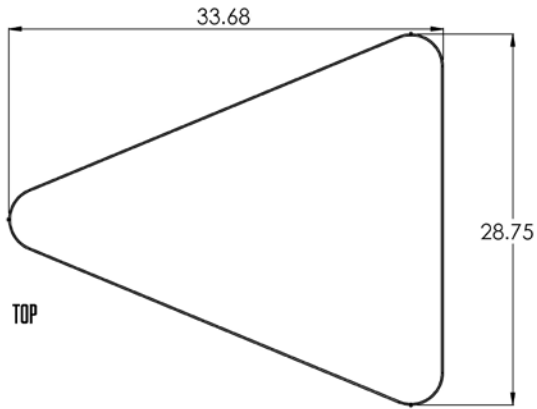

Red 010-004-0000-04

White 010-004-0000-06

Tan 010-004-0000-07

UNWASTED.

GATHER TABLE.

Hours feel like seconds when you're in good company, might as well settle in and enjoy them.

- Modern asymmetric design
- Large top surface for entertaining
- Easy to assemble
- ☰ • Easy to clean
- No maintenance required
- Flat packed design
- Available in different colors

All UNWASTED products are made with recycled and circular materials

Approximate dimensions: 33.68"W x 28.75"D x 15.75"H

Weight: 60lbs (approx.)

Material: Recycled post industrial and circular HDPE plastic waste