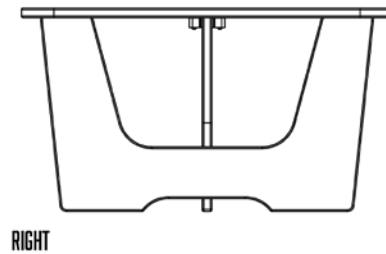

UNWASTED.

GATHER TABLE.

Hours feel like seconds when you're in good company, might as well settle in and enjoy them.

- Modern asymmetric design
- Large top surface for entertaining
- Easy to assemble
- ☰ • Easy to clean
- No maintenance required
- Flat packed design
- Available in different colors

All UNWASTED products are made with recycled and circular materials

Approximate dimensions: 33.68"W x 28.75"D x 15.75"H

Weight: 60lbs (approx.)

Material: Recycled post industrial and circular HDPE plastic waste