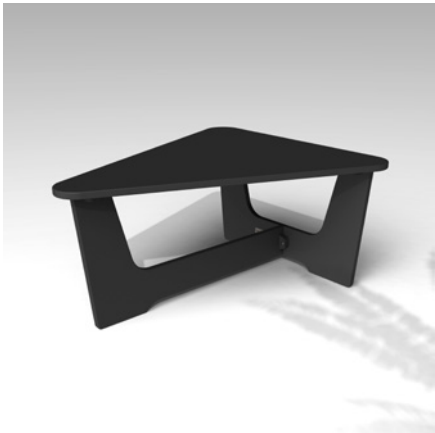

UNWASTED.

GATHER TABLE.

GRAY
EASE CHAIRS

GRAY
GATHER TABLE

GATHER TABLE.

Gray 010-004-0000-05

Black 010-004-0000-01

Brown 010-004-0000-08

Red 010-004-0000-04

White 010-004-0000-06

Tan 010-004-0000-07

UNWASTED.

GATHER TABLE.

Hours feel like seconds when you're in good company, might as well settle in and enjoy them.

- Modern asymmetric design
- Large top surface for entertaining
- Easy to assemble
- ☰ • Easy to clean
- No maintenance required
- Flat packed design
- Available in different colors

All UNWASTED products are made with recycled and circular materials

Approximate dimensions: 33.68"W x 28.75"D x 15.75"H

Weight: 60lbs (approx.)

Material: Recycled post industrial and circular HDPE plastic waste