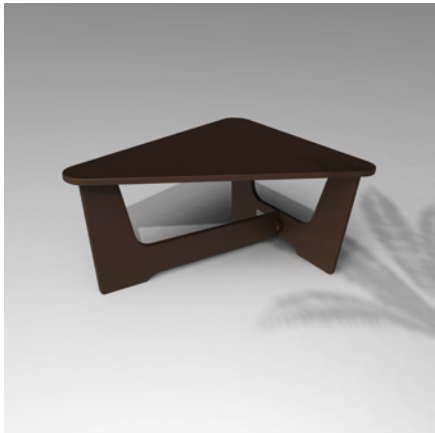

UNWASTED.

GATHER TABLE.

GRAY
EASE CHAIRS

GRAY
GATHER TABLE

GATHER TABLE.

Gray 010-004-0000-05

Black 010-004-0000-01

Brown 010-004-0000-08

Red 010-004-0000-04

White 010-004-0000-06

Tan 010-004-0000-07

UNWASTED.

GATHER TABLE.

Hours feel like seconds when you're in good company, might as well settle in and enjoy them.

- Modern asymmetric design
- Large top surface for entertaining
- Easy to assemble
- ☰ • Easy to clean
- No maintenance required
- Flat packed design
- Available in different colors

All UNWASTED products are made with recycled and circular materials

Approximate dimensions: 33.68"W x 28.75"D x 15.75"H

Weight: 60lbs (approx.)

Material: Recycled post industrial and circular HDPE plastic waste