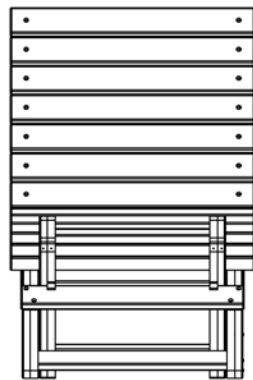

White 010-007-0000-06

Tan 010-007-0000-07

UNWASTED.

EASE CHAIR.

Like a welcomed guest, this chair makes a great impression and is here when you want it and gone when you don't.

- 2 piece design comes apart for storage
- Architectural style
- Vented seat and back rest
- Easy to assemble
- Easy to clean
- No maintenance required
- Flat packed design
- Minimal footprint when taken apart for storage
- Available in different colors

TOP

FRONT

RIGHT

All UNWASTED products are made with recycled and circular materials

Approximate dimensions: 23.00"W x 28.68"D x 32.12"H

Weight: 60lbs (approx.)

Material: Recycled post industrial and circular HDPE plastic waste