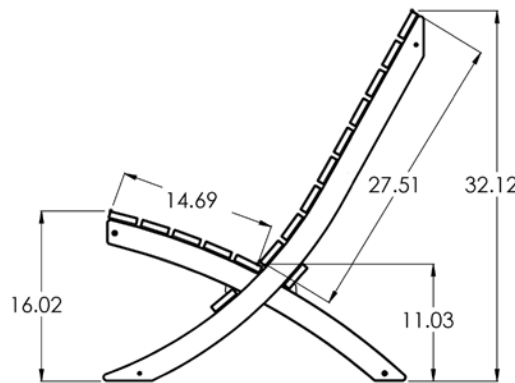

White 010-007-0000-06

Tan 010-007-0000-07

UNWASTED.

EASE CHAIR.

Like a welcomed guest, this chair makes a great impression and is here when you want it and gone when you don't.

- 2 piece design comes apart for storage
- Architectural style
- Vented seat and back rest
- Easy to assemble
- Easy to clean
- No maintenance required
- Flat packed design
- Minimal footprint when taken apart for storage
- Available in different colors

TOP

FRONT

RIGHT

All UNWASTED products are made with recycled and circular materials

Approximate dimensions: 23.00"W x 28.68"D x 32.12"H

Weight: 60lbs (approx.)

Material: Recycled post industrial and circular HDPE plastic waste