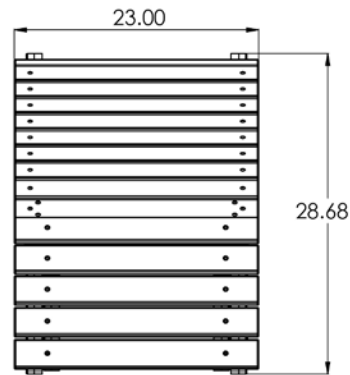

White 010-007-0000-06

Tan 010-007-0000-07

UNWASTED.

EASE CHAIR.

Like a welcomed guest, this chair makes a great impression and is here when you want it and gone when you don't.

- 2 piece design comes apart for storage
- Architectural style
- Vented seat and back rest
- Easy to assemble
- Easy to clean
- No maintenance required
- Flat packed design
- Minimal footprint when taken apart for storage
- Available in different colors

TOP

FRONT

RIGHT

All UNWASTED products are made with recycled and circular materials

Approximate dimensions: 23.00"W x 28.68"D x 32.12"H

Weight: 60lbs (approx.)

Material: Recycled post industrial and circular HDPE plastic waste