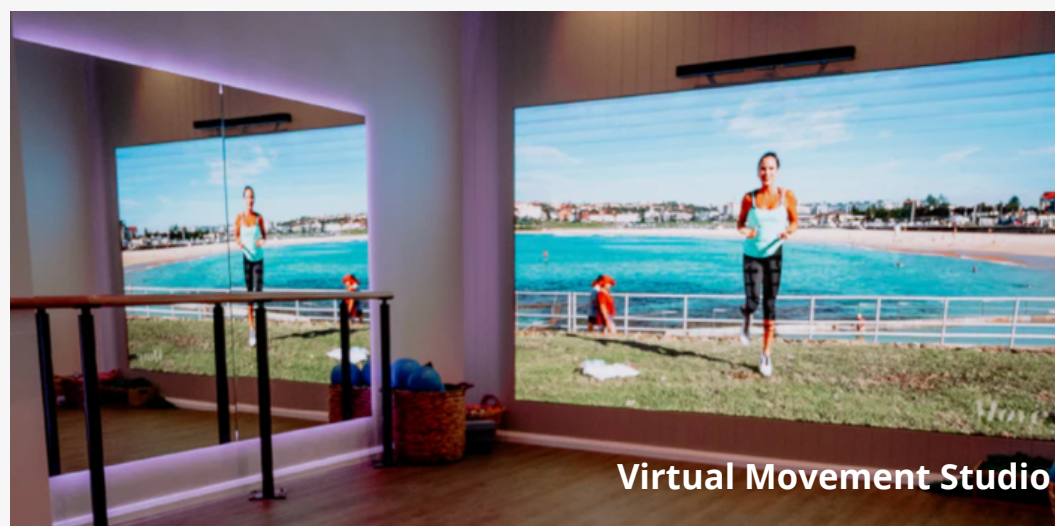

Virtual Movement Studio

WelloWorks Rosebery

Invites the local community, businesses, and media representatives to the Open Weekend taking place from March 8 to 10 at 74 Mentmore Ave Rosebery.

Attendees will have the opportunity to explore both the Coworking and Wellness spaces, meet the team, and discover how Wello Works is redefining the way we work and prioritise well-being.