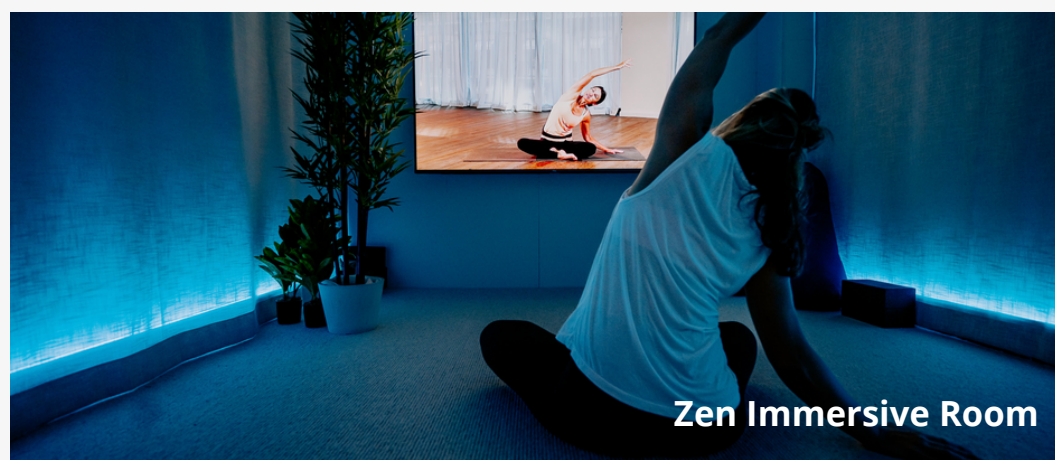

## Wello Collective

Housing state-of-the-art wellness amenities, the Wello Collective includes an array of premium offerings including HydroMassage, LED Light Therapy Bed, Relax Meditation Pods, Infrared Sauna with Salt Bricks, CryoLounge - Cold / Hot Therapy and Somadome deep meditation.

Sessions range from 10 to 20 minutes and the Wello Collective is independent from Coworking (Coworking membership is not required).

Infrared Sauna

Relax Pod

LED Light Therapy Bed

## Wello Coworking

Offering a variety of workstations, private offices, and meeting rooms, Wello Coworking provides a versatile environment for individuals and teams.

Located within the coworking space is the wellness lounge featuring lounge style seating and a relaxed atmosphere. The wellness lounge houses core wellness offerings which include O2 Breathing and Meditation Chairs, Recovery Massage Chairs, Zen Immersive Room and Virtual Movement Studio.