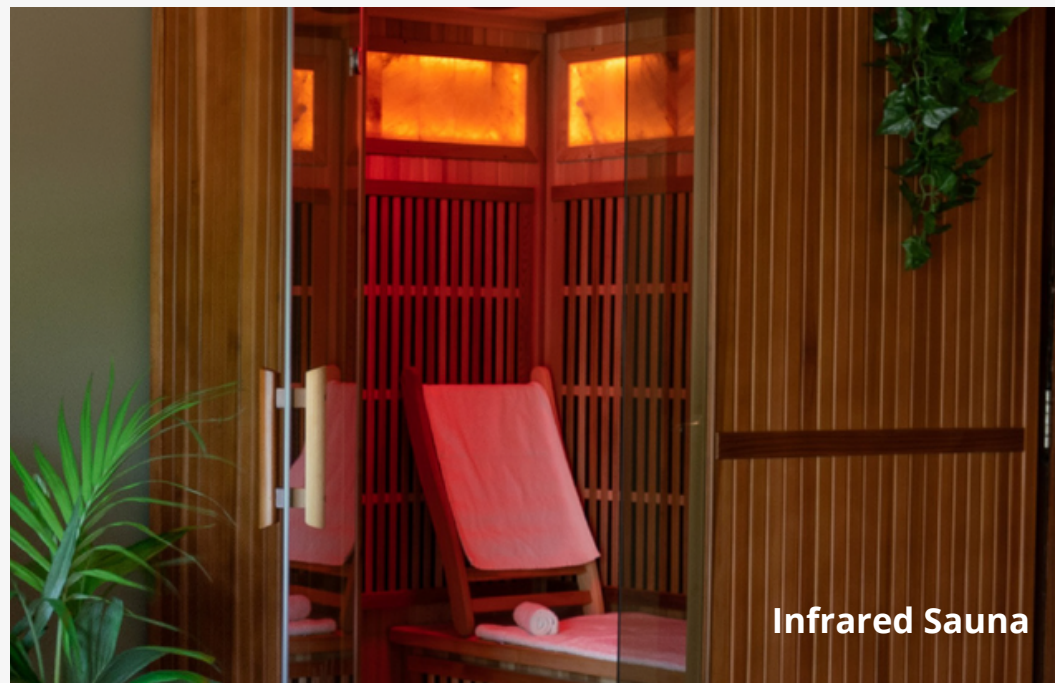

Wello Collective

Housing state-of-the-art wellness amenities, the Wello Collective includes an array of premium offerings including HydroMassage, LED Light Therapy Bed, Relax Meditation Pods, Infrared Sauna with Salt Bricks, CryoLounge - Cold / Hot Therapy and Somadome deep meditation.

Sessions range from 10 to 20 minutes and the Wello Collective is independent from Coworking (Coworking membership is not required).

Infrared Sauna