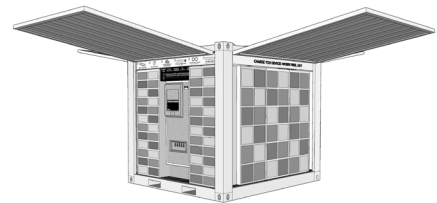

FACTSHEET

8ft

AUTOMATED FESTIVAL UNIT

144 LOCKERS/UNIT

- 48 small with power
(H: 15 cm - W: 30 cm - D: 40 cm)
- 48 large with power
(H: 30 cm - W: 30 cm - D: 40 cm)
- 48 large
(H: 30 cm - W: 30 cm - D: 40 cm)

DIMENSIONS

LOCKER CONTAINER

- open: 6 m x 6 m x 2,4 m
- closed: 2,4 m x 2,2 m x 2,25 m

TECHNICAL REQUIREMENTS

Fixed internet connection or
4G (via our own integrated router)
RJ45 or CAT5 connection

2 x 220V/unit
Schucko

Forklift 3 T needed for placing
and installation (or a crane)

Click to download
SketchUp file

*Multiple units next to each other, click here

Click to download
AutoCad file