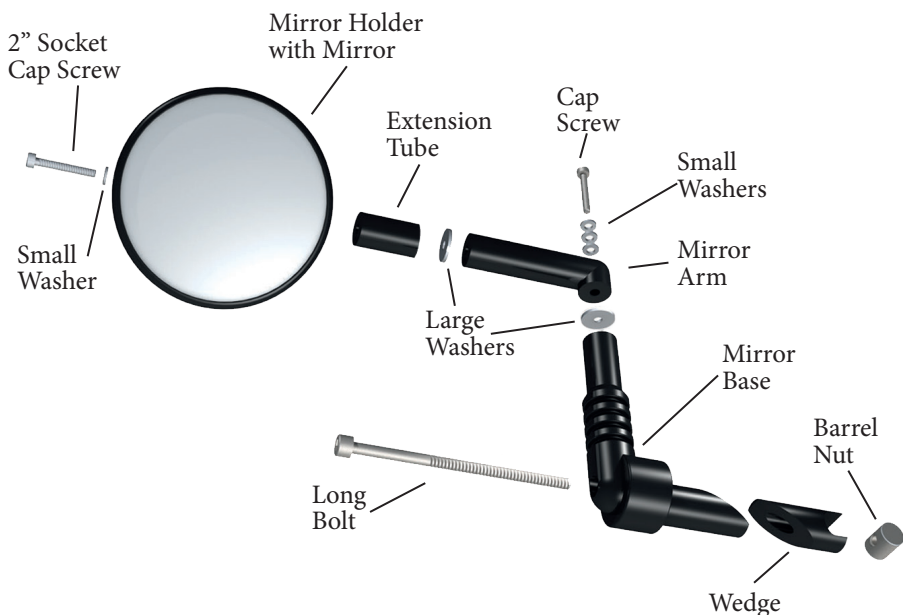

## MIRRYCLE MIRROR EXTENSION TUBE KIT

**The extension tube kit may be used between the mirror base and mirror arm or between mirror arm and mirror holder.**

Parts included in Extension Kit (20-EXT)		
Quantity	Part Number	Description
1	10-602	9/64" Hex Key
1	10-108	Extension Tube
1	10-503	Large Washer
1	10-509	8-32x2" Socket Cap Screw