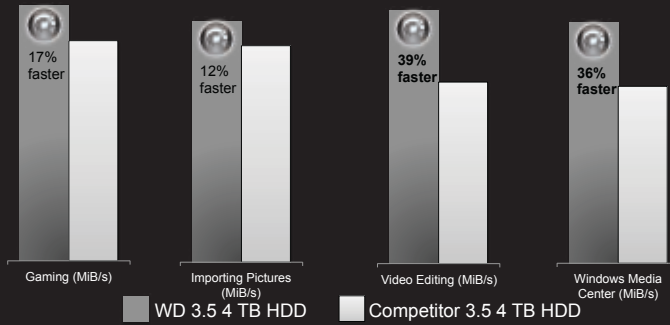

4 TB PC MARK VANTAGE SUB TESTS