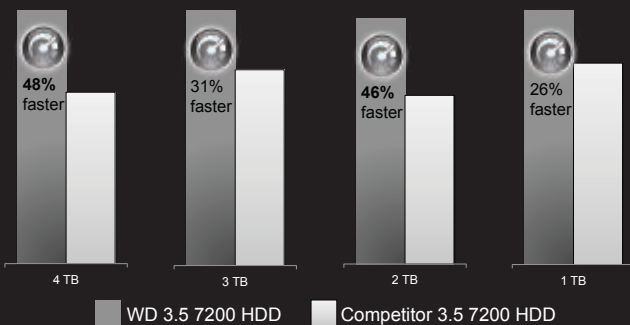

WD Black™ BENCHMARKS

PC MARK VANTAGE – ALL CAPACITIES