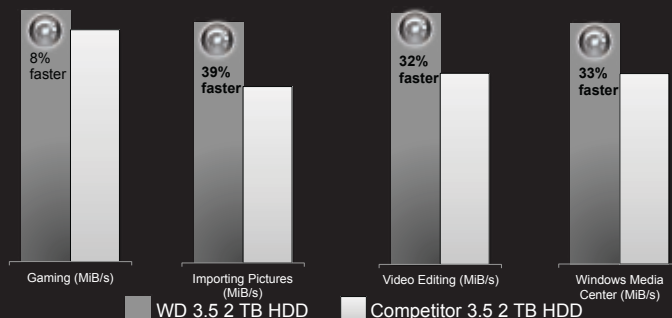

Improved StableTrac Technology

- Reduces vibration influences by securing motor shaft inside
- Stabilizes platters inside, resulting in more accurate tracking for read/writes
- Increases system performance (4 TB, 3 TB, 2 TB models)
- **Why does it matter?** Protects data by securing the motor shaft at both ends to reduce vibrations and increase tracking accuracy during read and write operations, increasing performance

WD Black™ BENCHMARKS

PC MARK VANTAGE – ALL CAPACITIES

4 TB PC MARK VANTAGE SUB TESTS

2 TB PC MARK VANTAGE SUB TESTS

PRODUCT SPECIFICATIONS

Capacity **4 TB, 3 TB, 2 TB, 1 TB**

Interface **WD4003FZEX, WD3003FZEX, WD2003FZEX, WD1003FZEX**

Part Number **SATA 3 6Gb/s**

3.5"

Product Highlights

- Launching October 1, no PR announcement
- New model numbers
- Major performance increases
- New technologies available
- Solutions built specifically for creative professionals, gamers, business professionals, etc.
- Social Campaign: Focus on consumer generated content to elevate WD Black™ brand