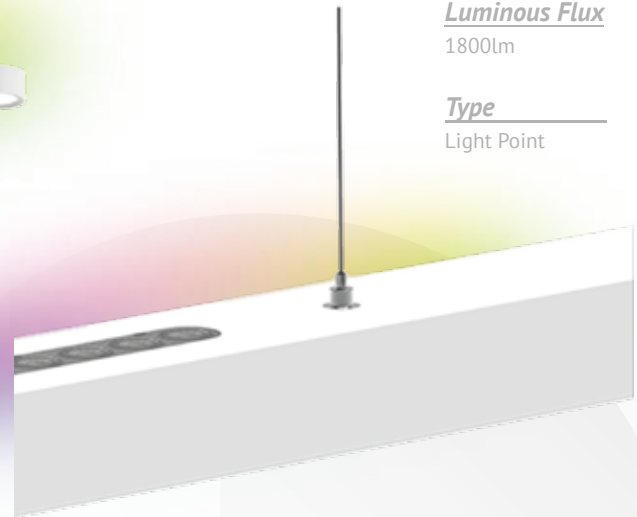

Carefully design the optical structure, using side light technology, 280 bulbs pass through the light transmissive plate with high transmittance, and then diffuse through the diffuser to form a uniform luminous effect, making the light as transparent as natural light.

Luminous flux up to 1800lm, support stepless adjustment of brightness Professional dining table optics designed for restaurant lighting