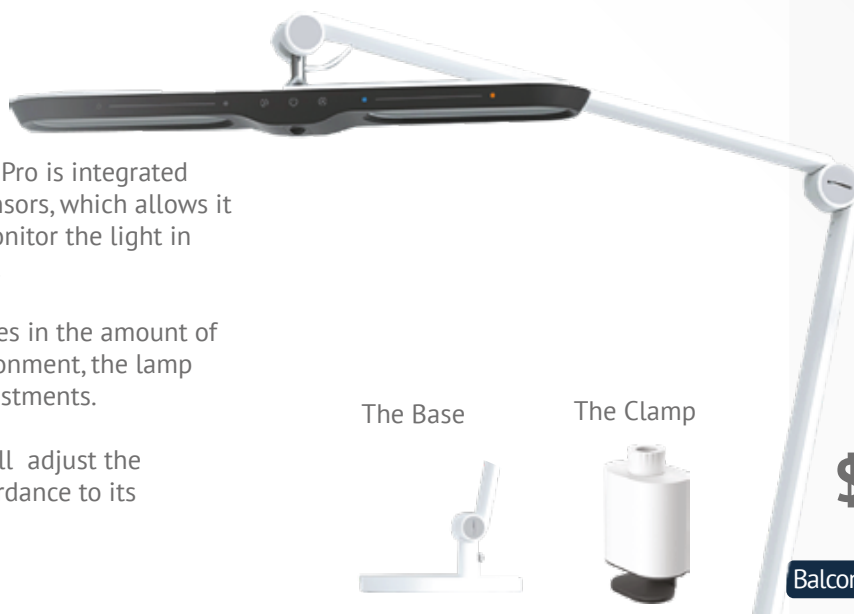

Type

Power Plug

Adjustable Colour Temperature

Dimmable Brightness

Product Model

Yeelight LED Vision Desk Lamp V1 Pro (Desk / Clamp)

Product Size

Size: 430 * 475 * 1

Power

12W

Colour Temperature

2700k - 6500k

Luminous Flux

500 lm (Max)

Type

Power Plug

Yeelight Vision V1 Pro is integrated with dual light sensors, which allows it to concurrently monitor the light in your surroundings.

If there any changes in the amount of light in your environment, the lamp will make the adjustments.

The Desk Lamp will adjust the brightness in accordance to its surroundings.

The Base

The Clamp

$219.00

Balcony Bedroom Dining Room