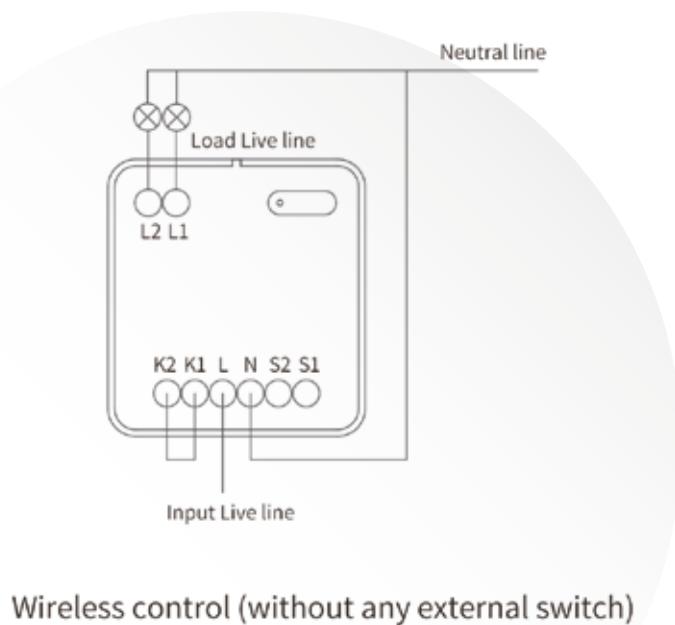

The module acts as a mediator of information between the older products, and your smart habits, which makes your traditional appliances smarter than ever!

Best of all you can control 2 items at one go.

Product Model

Yeelight Smart Dual Control Module

Product Size

Device: 49.5*46.2*24.5 mm

Power

Resistive load-MAX 10A(Total)
Capacitive load-200W /Channel

Type

Lighting point

Installation

Connect to the traditional switch

To simplify your everyday life, the Yeelight Smart Dual Control Module is easy to install.

Wireless control (without any external switch)

REMOTE

Max Current **10A**