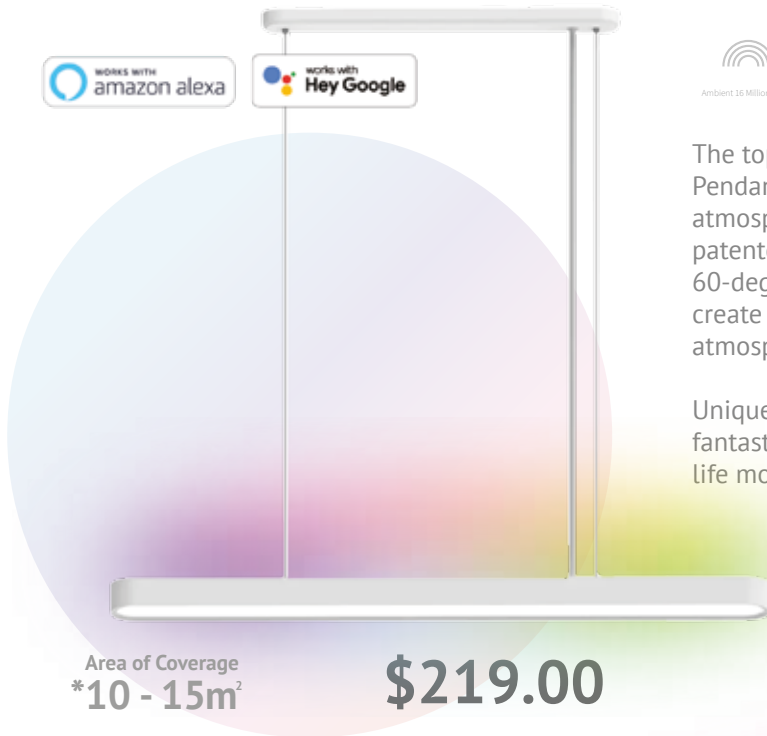

Area of Coverage
*15 - 25m²

\$199.00

Product Model
Yeelight Starlux Ceiling Light 560

Product Size
Size: Ø560 * 95.5 mm

Power
34W

Colour Temperature
3000K - 5700k

Luminous Flux
3000lm

Type
Light Point

Balcony Dining Room
Living Room Kitchen

Yeelight Smart Pendant

PENDANT

The **PENDANT**

AMBIANCE
2700K - 6500K

Adjustable Colour Temperature

Dimmable Brightness

The top of the Yeelight Crystal Pendant lamp, it features a colourful atmospheric lighting, exclusive patented design with 14 lenses and a 60-degree angle of illumination to create a uniform, transparent atmosphere.

Unique ambient lighting creates a fantastic dining moment that makes life more romantic

Product Model

Yeelight Led Crystal Pendant Lamp

Product Size

Size: 900 * 700 * 400mm

Power

33W

Colour Temperature

2700K - 6500k

Luminous Flux

1800lm

Type

Light Point

Area of Coverage
*10 - 15m²

\$219.00

"Hey Google, turn on the light."