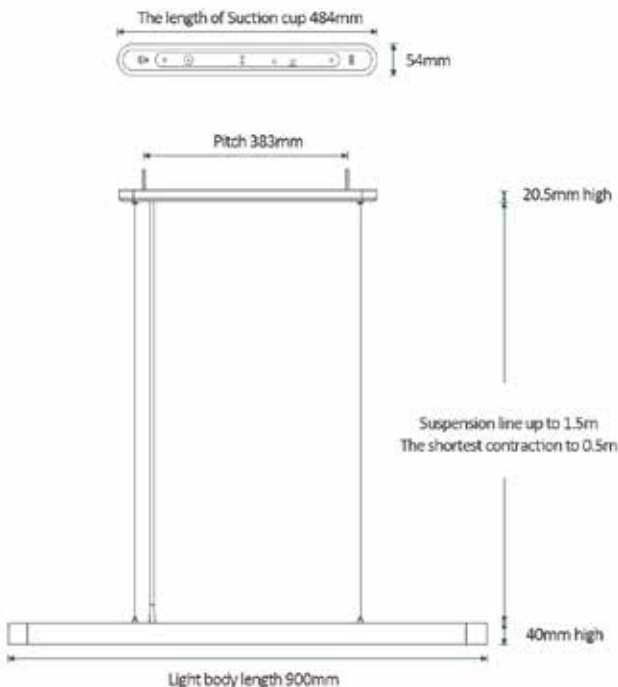

- Balcony
- Dining Room
- Living Room
- Kitchen

PENDANT
BASIC AMBIANCE