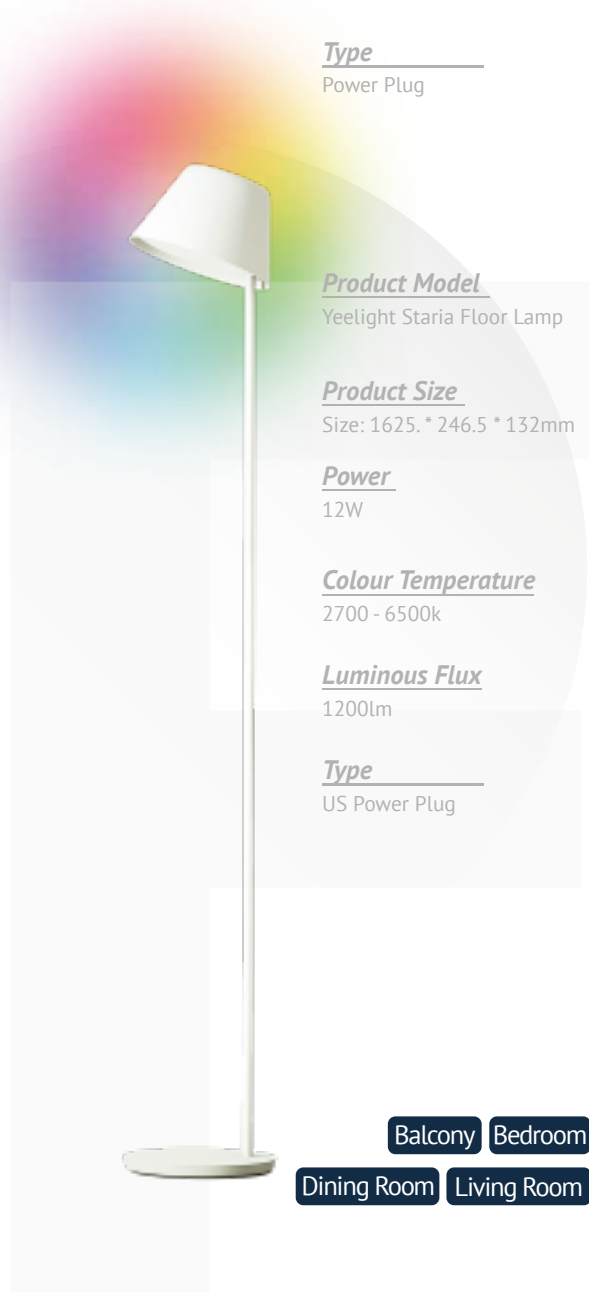

Product Size

Size: 292.5 * 164.3 104mm

Power

22w

Colour Temperature

2700 - 6500k

Luminous Flux

400lm

Dimmable

Voice Control

Quick Setup

Personalized Schedule

Smart Interaction

Product Model

Yeelight Staria Floor Lamp

Product Size