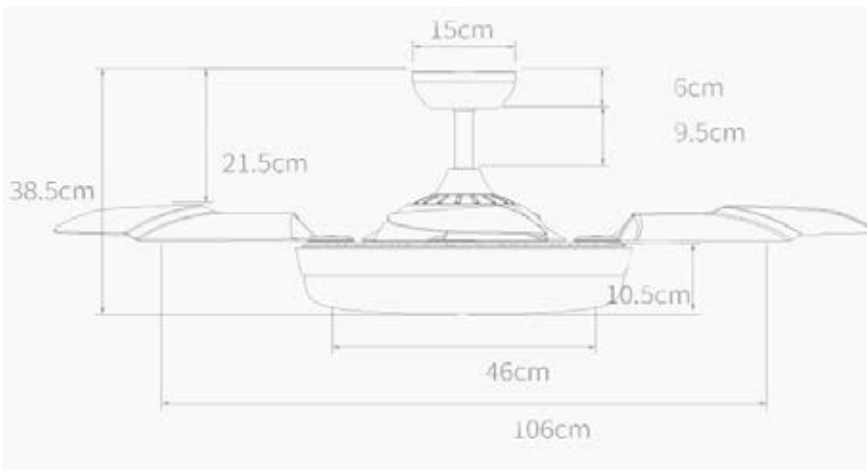

The Yeelight Ceiling Fan also come with an advance function of air circulation mode where the fan will turn anti-clockwise to cool down a bigger area.

Balcony Bedrooms Dining Room
Living Room Kitchen

FAN