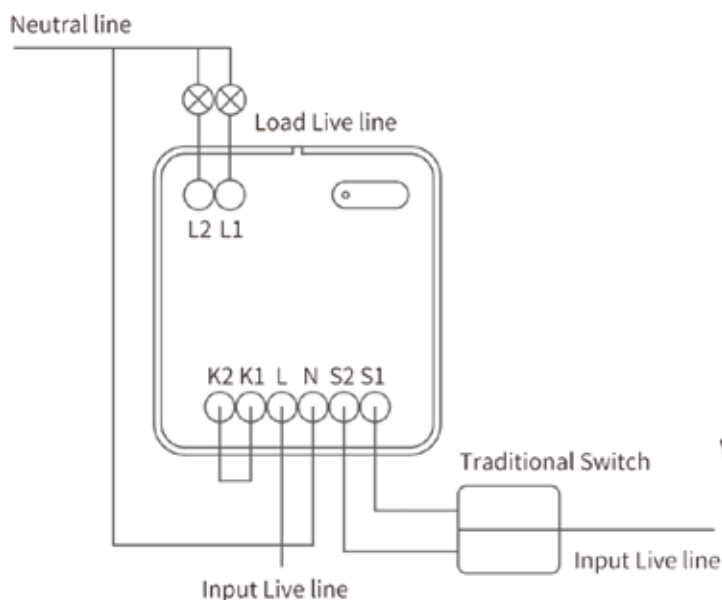

Yeelight Smart Module

Dual
Control

The SMART CONTROL DUAL MODULE

\$29.90

With the Yeelight Smart Dual Control Module, you can easily create your smart and interactive dream home.

This compact little module is what makes your older traditional products, smart.

The module acts as a mediator of information between the older products, and your smart habits, which makes your traditional appliances smarter than ever!

Best of all you can control 2 items at one go.

Product Model

Yeelight Smart Dual Control Module

Product Size

Device: 49.5*46.2*24.5 mm

Power

Resistive load-MAX 10A(Total)
Capacitive load-200W /Channel

Type

Lighting point

Installation

Connect to the traditional switch

To simplify your everyday life, the Yeelight Smart Dual Control Module is easy to install.

Wireless control (without any external switch)

REMOTE

Max Current **10A**