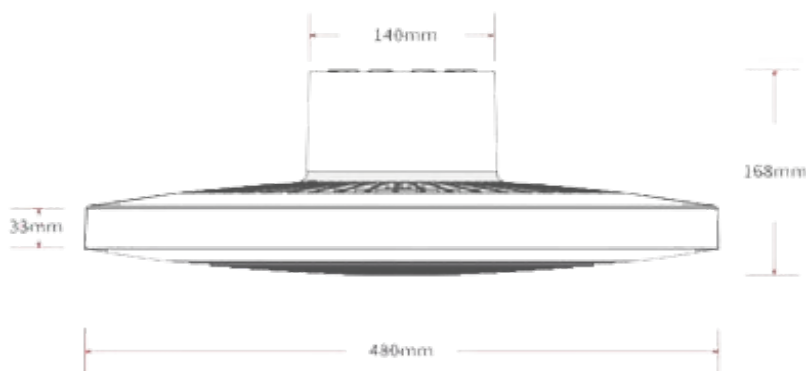

Type

Light Point

It also supports forward and reverses switching at will, forward to cool breeze, reverse incarnation of the air-conditioning assistant to promote air circulation throughout the house.

The Cozy night wind algorithm, come with 3 adjustable speeds and supports timing delay shutdown, up to 12 hours timing.