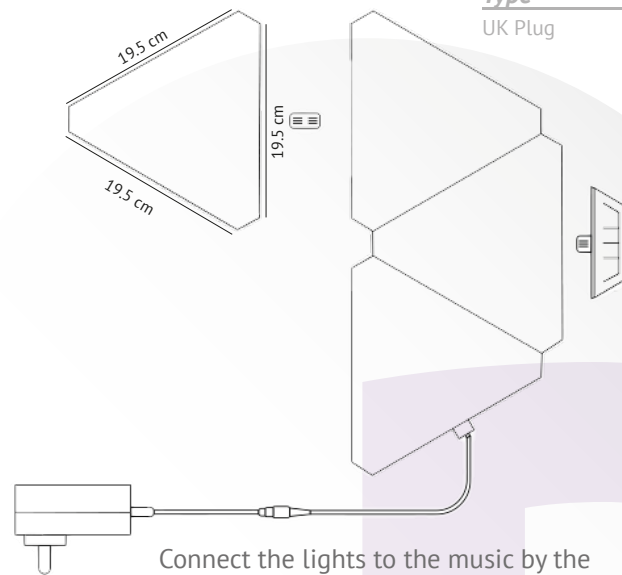

Connect the lights to the music by the built-in MIC with sound recognition, or a headphone via audio Y-cable. Add stunning color to your music and enjoy the immersive experience.