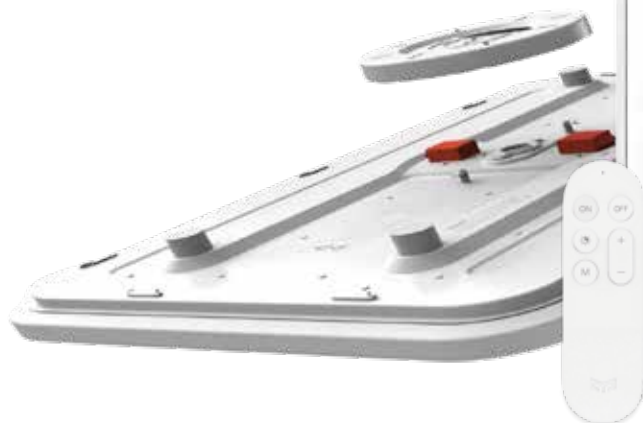

Luminous Flux

4000lm

Type

Light Point

Thanks to the cooperation with various platforms, the lamp can be controlled via a voice assistant or a smartphone.

The product is compatible with Google Assistant, Amazon Alexa, Apple Homekit and Samsung SmartThings.

Area of Coverage
*25- 35 m²

\$339.00

Product Model

Yeelight Ceiling Light C2001R900

Product Size

Size: 905*605*122mm

Power

95W