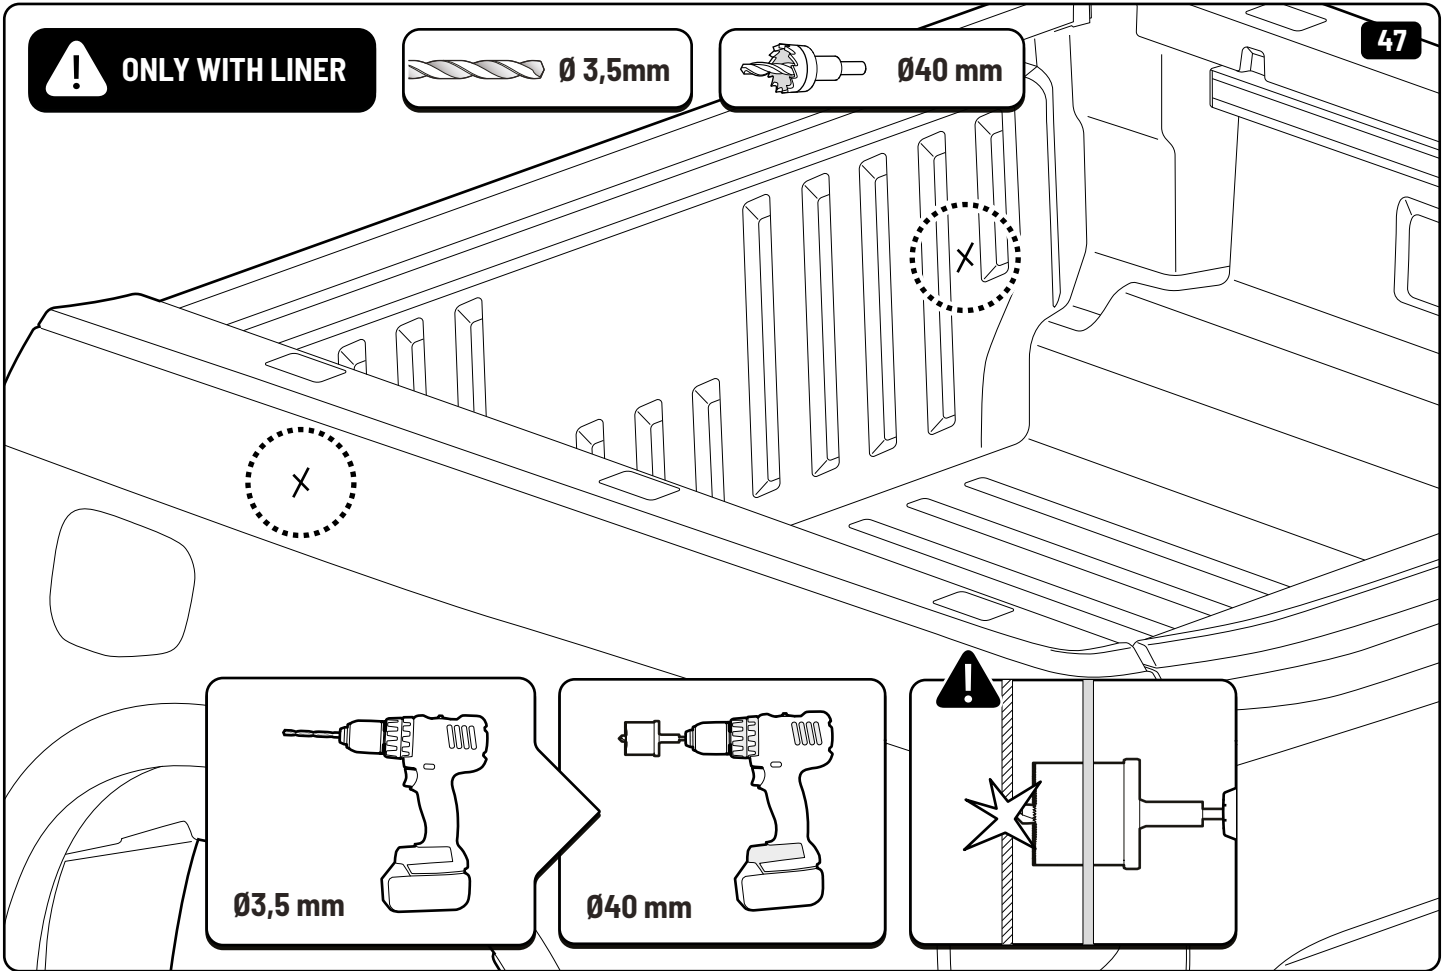

X: 650 mm Y: 290 mm

**!** ONLY WITH LINER

**!** OTHER MODELS

X: 560 mm Y: 330 mm

**! ONLY WITH LINER**

 **Ø 3,5mm**

 **Ø40 mm**

**! ONLY WITH LINER**

 **Ø 3,5mm**

 **Ø30 mm**

**52**

**!** ONLY WITHOUT LINER

**!** EUROPEAN MODEL

**X: 650 mm Y: 290 mm**

**!** ONLY WITHOUT LINER

**!** OTHER MODELS