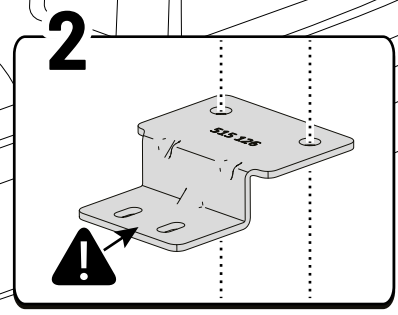

! Style / Life / Entry - DOUBLE CAB

T40 13 mm 25 Nm