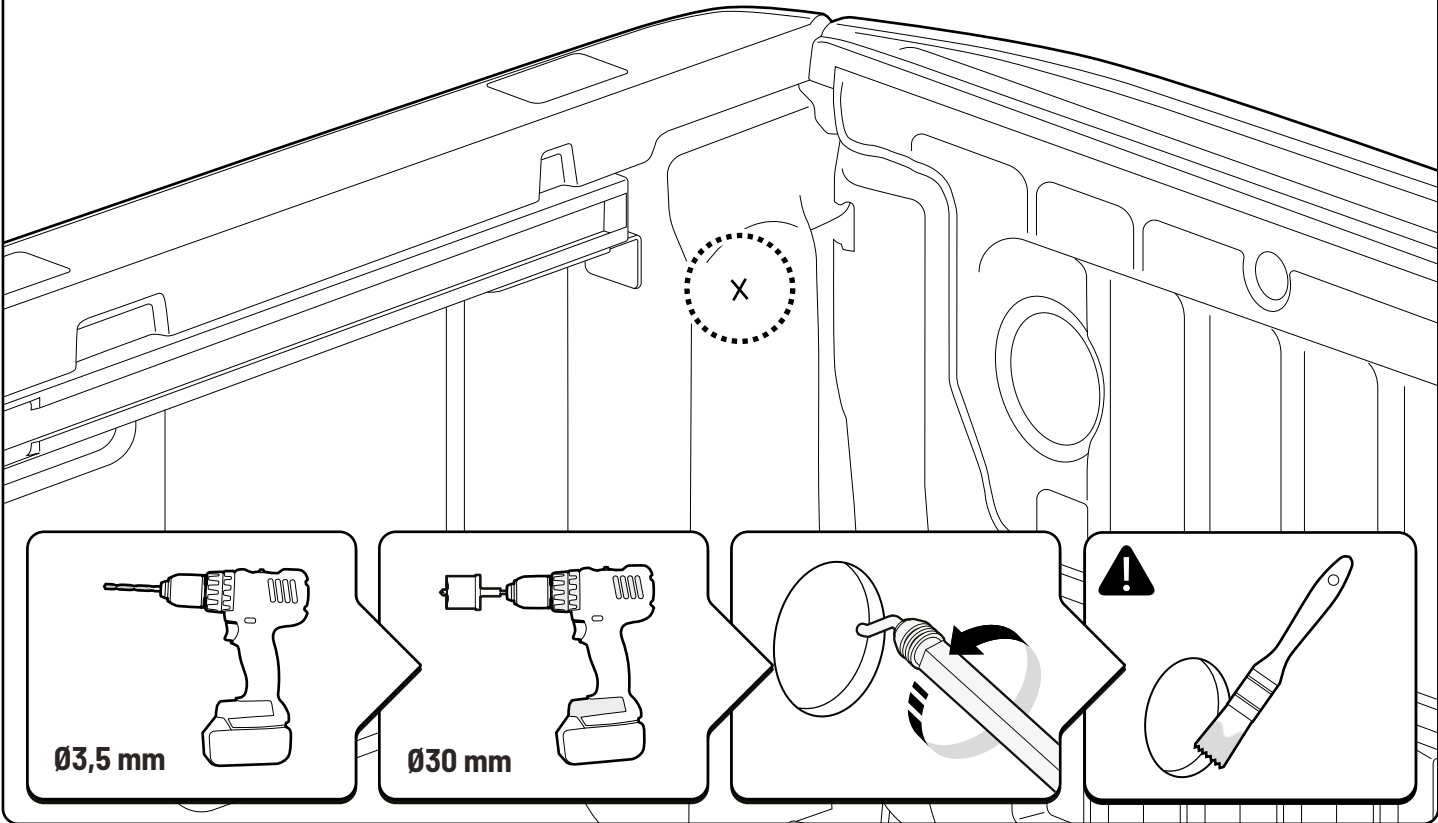

**X: 580 mm Y: 290 mm**

**!** ONLY WITHOUT LINER

**!** ONLY WITHOUT LINER

**!** Rust Protection

**!** ONLY WITHOUT LINER

**!** ONLY WITHOUT LINER

**!** ONLY WITHOUT LINER

**!** Rust Protection

**!** ONLY WITHOUT LINER

A: 55 mm B: 380 mm

**!** ONLY WITHOUT LINER

**!** Rust Protection

**! ONLY TO BE INSTALLED BY AUTHORIZED PERSONNEL**

**Style / Life / Entry**

**Pan Americana**

**Aventura**