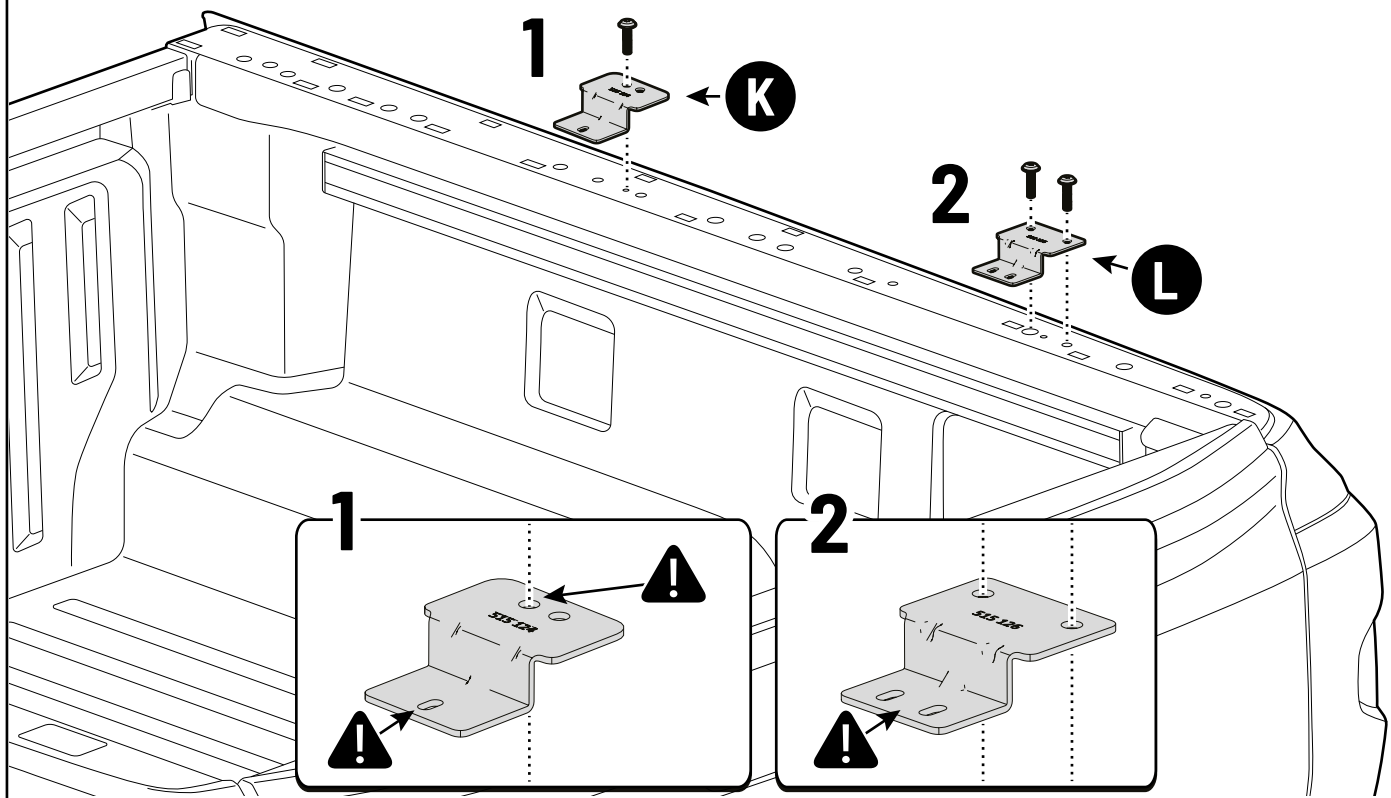

! Style / Life / Entry - DOUBLE CAB

T40 13 mm 25 Nm