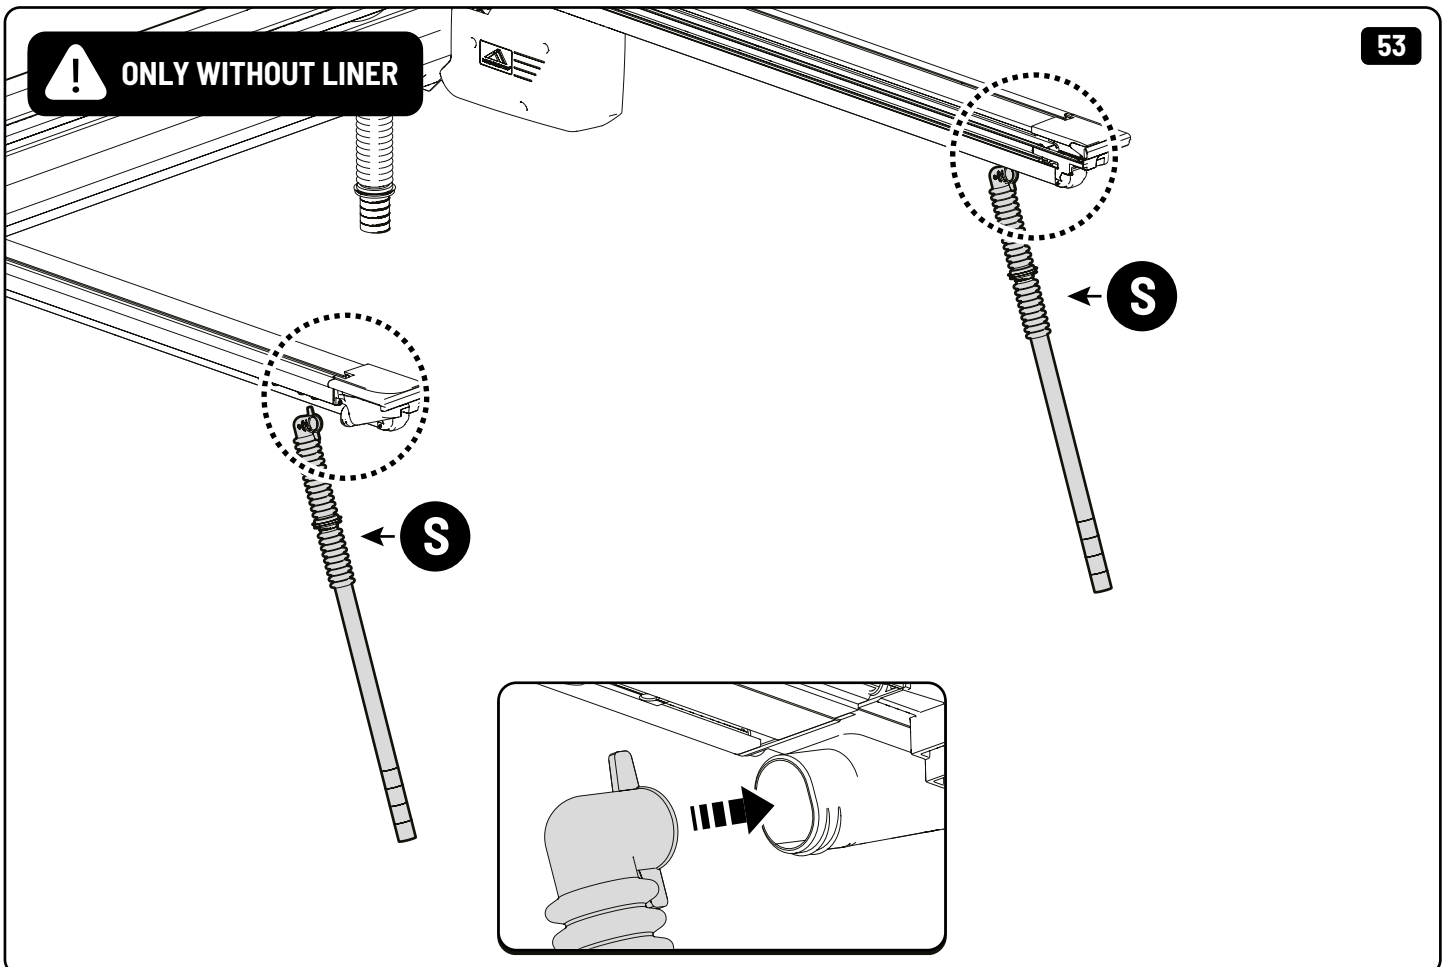

 **Ø 3,5mm**

 **Ø30 mm**

**52**

**!** ONLY WITHOUT LINER

**!** EUROPEAN MODEL

**X: 650 mm Y: 290 mm**

**!** ONLY WITHOUT LINER

**!** OTHER MODELS

**X: 580 mm Y: 290 mm**

**!** ONLY WITHOUT LINER

**!** ONLY WITHOUT LINER

**!** Rust Protection

**!** ONLY WITHOUT LINER

**!** ONLY WITHOUT LINER

**!** ONLY WITHOUT LINER

**!** Rust Protection