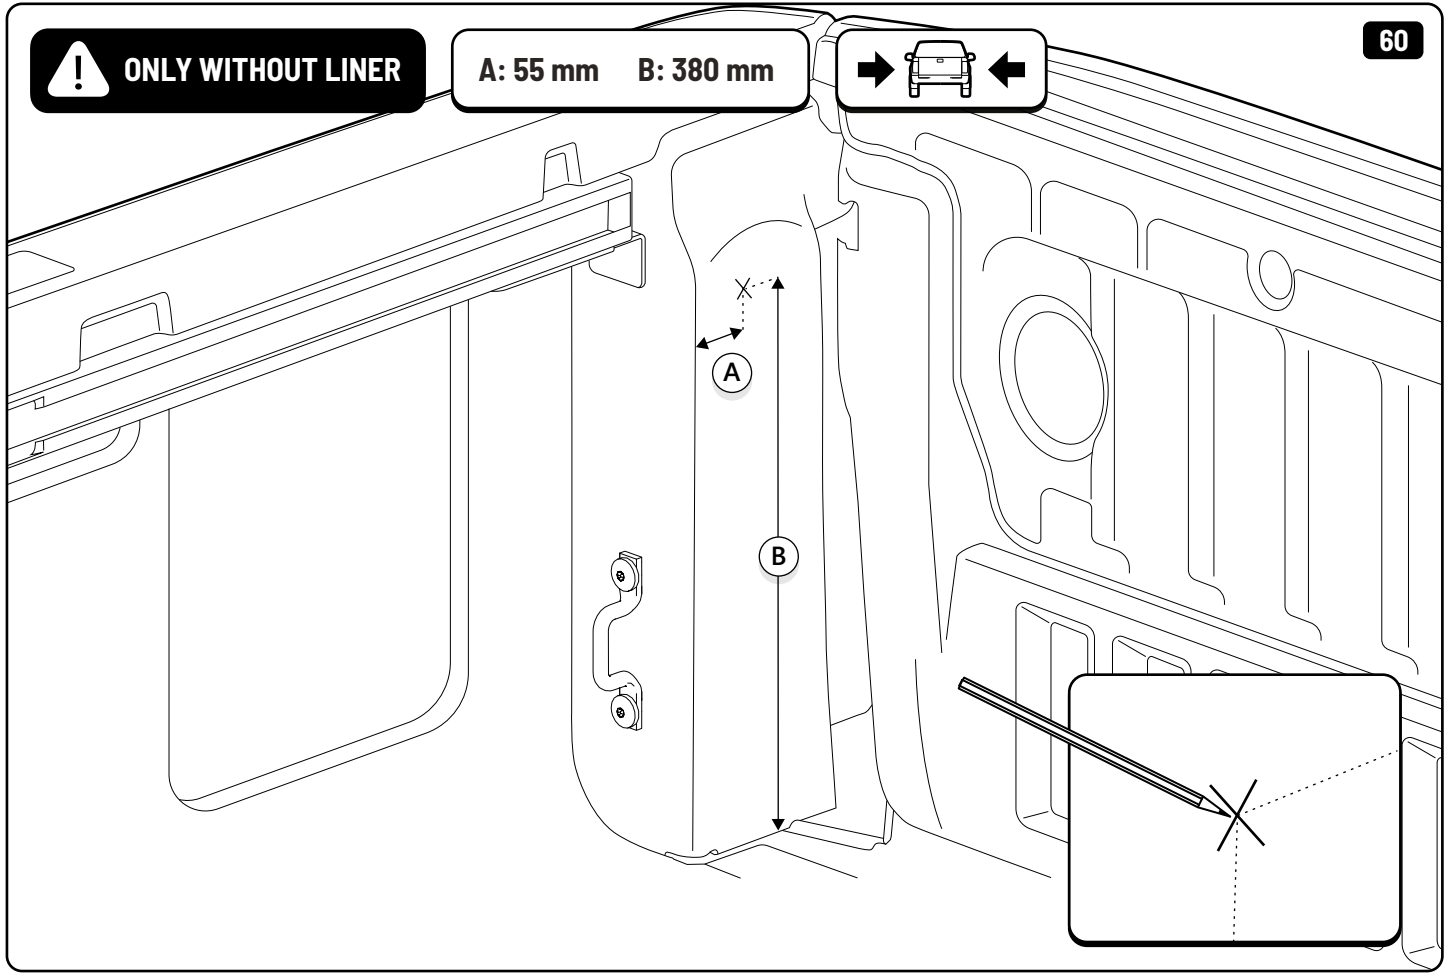

! ONLY WITHOUT LINER

A: 55 mm B: 380 mm