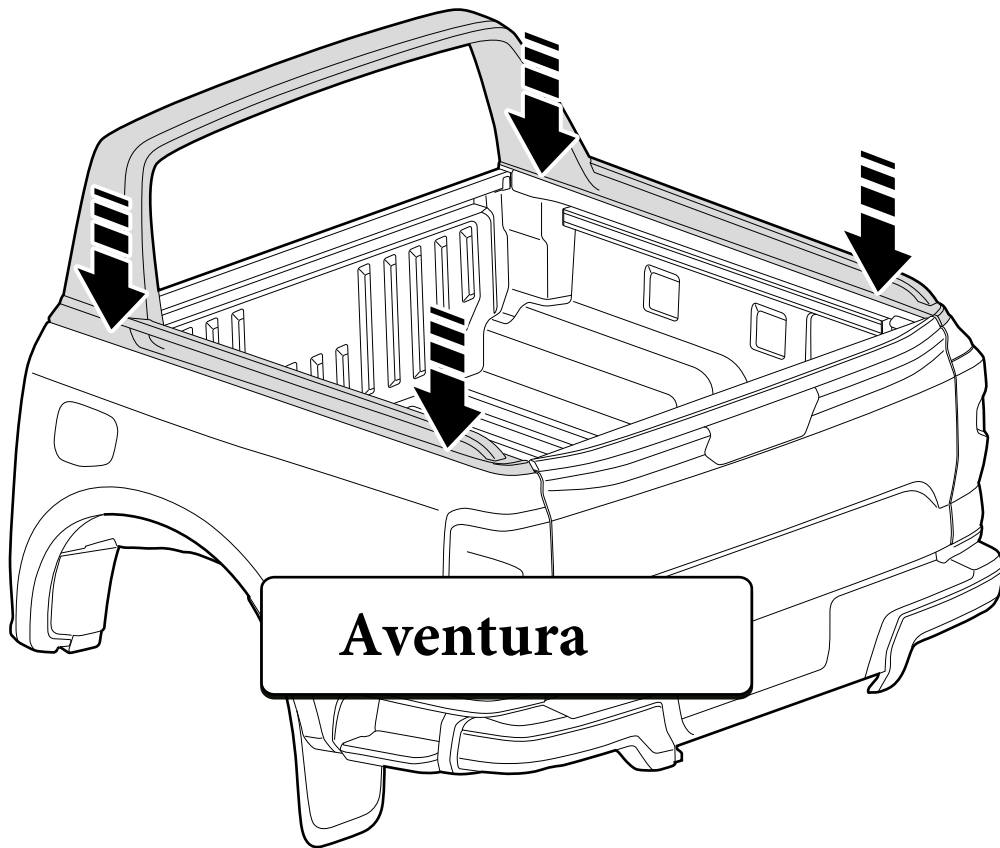

T40 13 mm 25 Nm

**! WITHOUT SPORTS BAR ACCESSORY - RAP CAB**

T40 13 mm 25 Nm

**!** ONLY FOR Style / Life / Entry

**!** ONLY FOR Style / Life / Entry

**Style / Life / Entry**

**Aventura**

 **Super Glue (CA)**