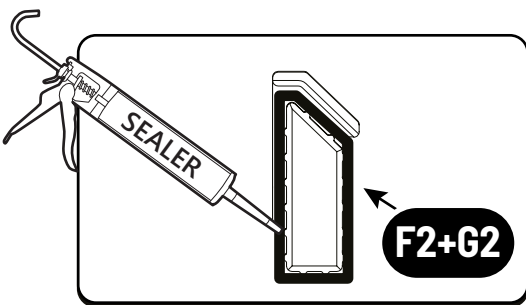

T40 13 mm 25 Nm

**! WITHOUT SPORTS BAR ACCESSORY - RAP CAB**

T40 13 mm 25 Nm

**!** ONLY FOR Style / Life / Entry

**!** ONLY FOR Style / Life / Entry

**Style / Life / Entry**

**Aventura**

 **Super Glue (CA)**