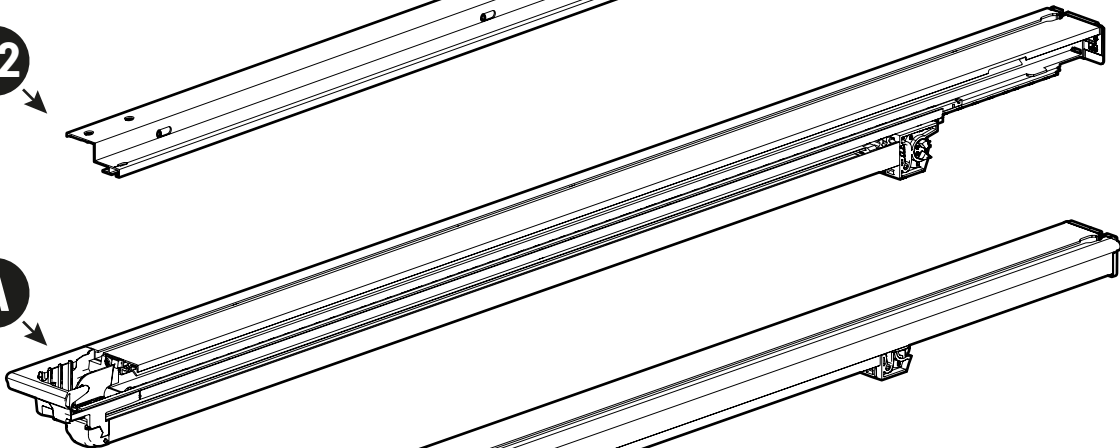

**Rollershutter not compatible with load rest bar - part cannot be re-installed once Rollershutter have been installed (store parts)**

**C**

**D**

**A2**

**A**

**B**

 Water & sponge

2