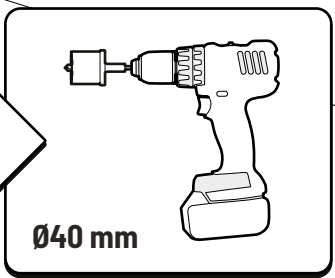

X: 650 mm Y: 290 mm

**!** ONLY WITH LINER

**!** OTHER MODELS

X: 560 mm Y: 330 mm

**! ONLY WITH LINER**

 **Ø 3,5mm**

 **Ø40 mm**

**! ONLY WITH LINER**

**!** ONLY WITH LINER

49

**!** ONLY WITH LINER

50

**ONLY WITH LINER**

**A: 30 mm B: 20 mm**

**51**

**ONLY WITH LINER**

 **Ø 3,5mm**

 **Ø30 mm**

**52**

**!** ONLY WITHOUT LINER

**!** EUROPEAN MODEL

**X: 650 mm Y: 290 mm**

**!** ONLY WITHOUT LINER

**!** OTHER MODELS

**X: 580 mm Y: 290 mm**

**!** ONLY WITHOUT LINER

**!** ONLY WITHOUT LINER

**!** Rust Protection

**!** ONLY WITHOUT LINER

**!** ONLY WITHOUT LINER

**!** ONLY WITHOUT LINER

**!** Rust Protection