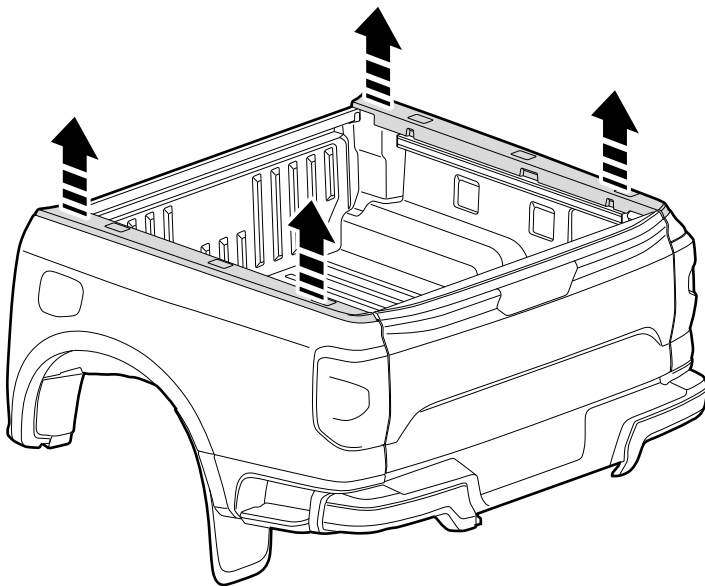

**X: 580 mm Y: 290 mm**

**!** ONLY WITHOUT LINER

**!** ONLY WITHOUT LINER

**!** Rust Protection

**!** ONLY WITHOUT LINER

**!** ONLY WITHOUT LINER

**!** ONLY WITHOUT LINER

**!** Rust Protection

**!** ONLY WITHOUT LINER

A: 55 mm B: 380 mm

**!** ONLY WITHOUT LINER

**!** Rust Protection

**! ONLY TO BE INSTALLED BY AUTHORIZED PERSONNEL**

**Style / Life / Entry**

**Pan Americana**

**Aventura**