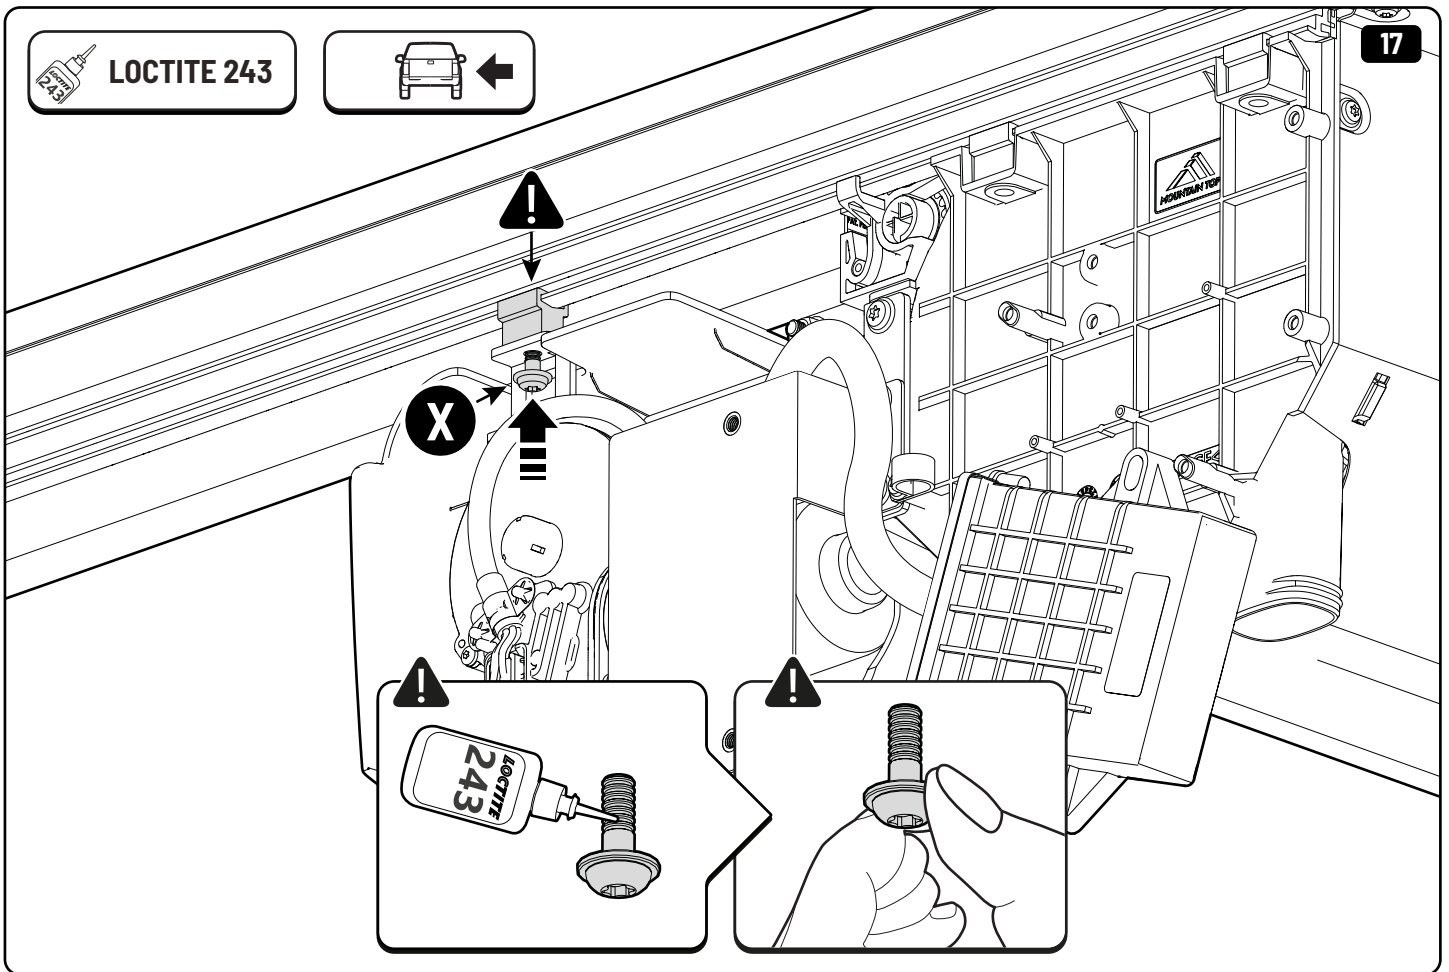

LOCTITE 243