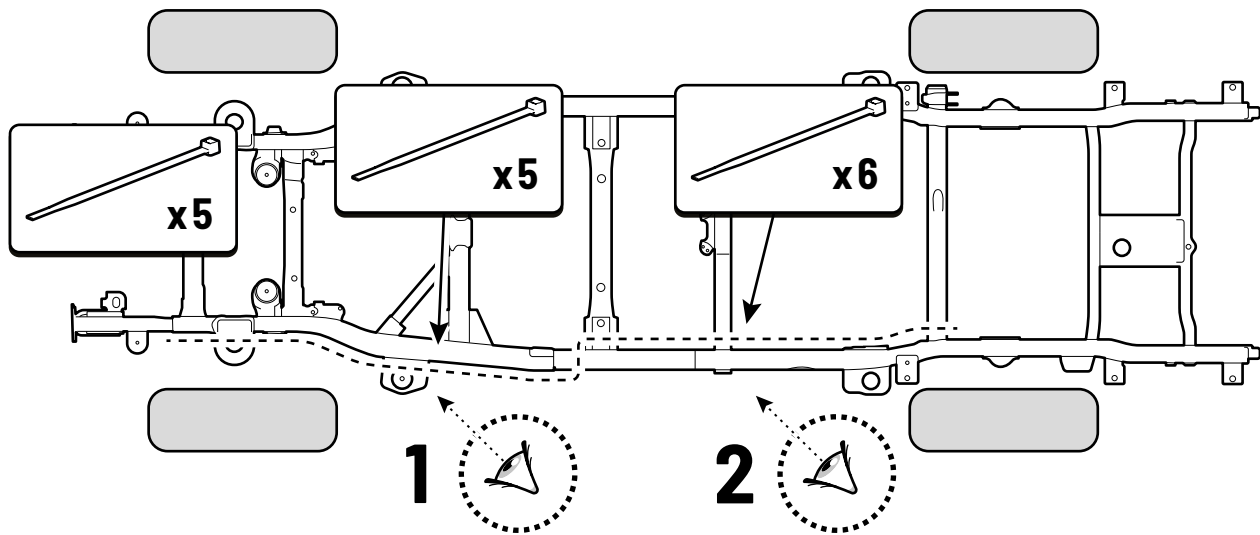

 **Ø 3,5mm**

 **Ø30 mm**

**52**

**!** ONLY WITHOUT LINER

**!** EUROPEAN MODEL

**X: 650 mm Y: 290 mm**

**!** ONLY WITHOUT LINER

**!** OTHER MODELS

**X: 580 mm Y: 290 mm**

**!** ONLY WITHOUT LINER

**!** ONLY WITHOUT LINER

**!** Rust Protection

**!** ONLY WITHOUT LINER

**!** ONLY WITHOUT LINER

**!** ONLY WITHOUT LINER

**!** Rust Protection

**!** ONLY WITHOUT LINER

A: 55 mm B: 380 mm

**!** ONLY WITHOUT LINER

**!** Rust Protection

**! ONLY TO BE INSTALLED BY AUTHORIZED PERSONNEL**

**Style / Life / Entry**

**Pan Americana**

**Aventura**