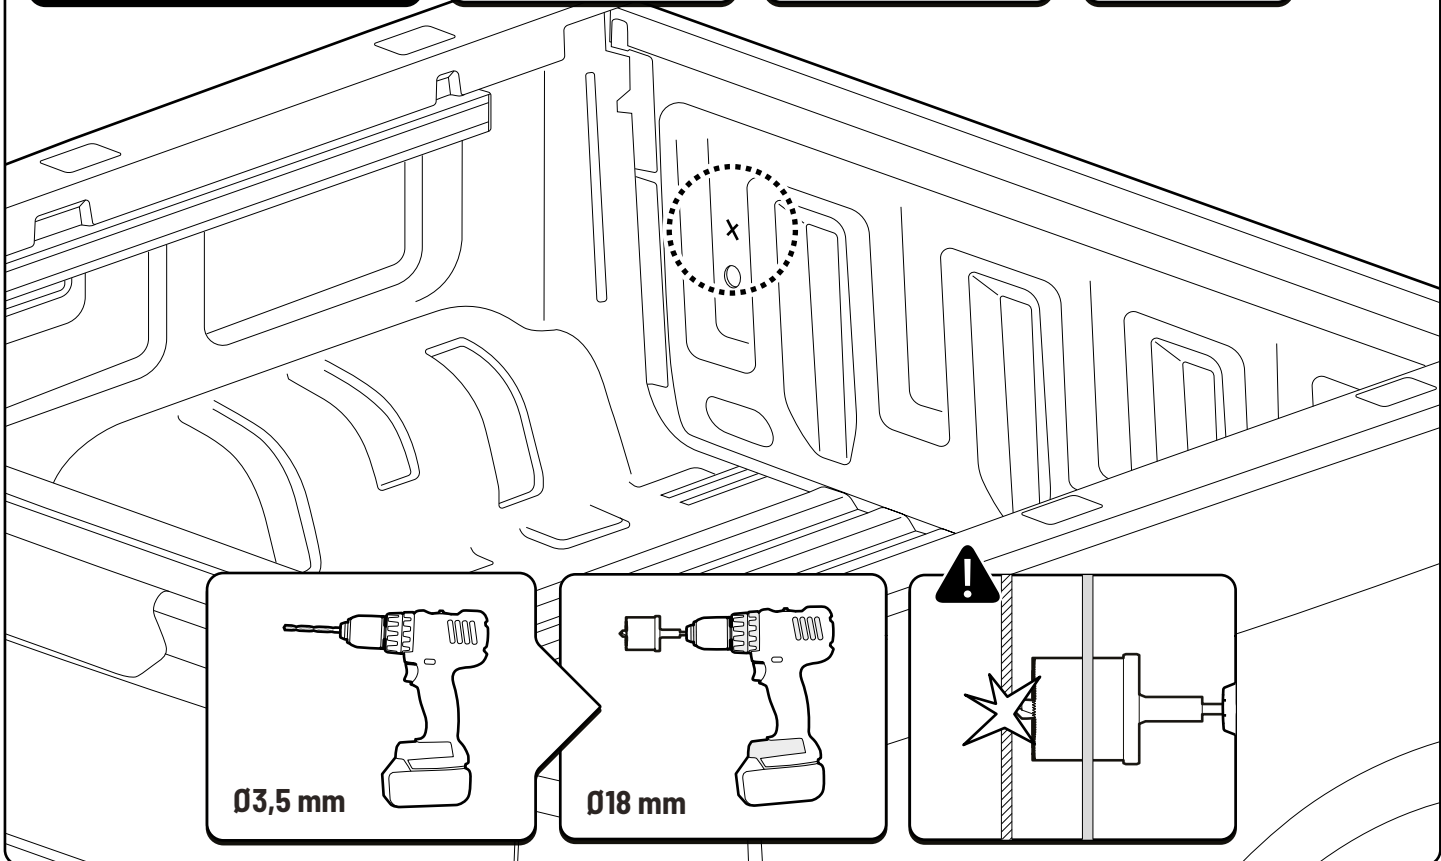

 **Ø 3,5mm**

 **Ø30 mm**

**52**

**!** ONLY WITHOUT LINER

**!** EUROPEAN MODEL

**X: 650 mm Y: 290 mm**

**!** ONLY WITHOUT LINER

**!** OTHER MODELS

**X: 580 mm Y: 290 mm**

**!** ONLY WITHOUT LINER

**!** ONLY WITHOUT LINER

**!** Rust Protection

**!** ONLY WITHOUT LINER

**!** ONLY WITHOUT LINER

**!** ONLY WITHOUT LINER

**!** Rust Protection

**!** ONLY WITHOUT LINER

A: 55 mm B: 380 mm

**!** ONLY WITHOUT LINER

**!** Rust Protection

**! ONLY TO BE INSTALLED BY AUTHORIZED PERSONNEL**

**Style / Life / Entry**

**Pan Americana**

**Aventura**