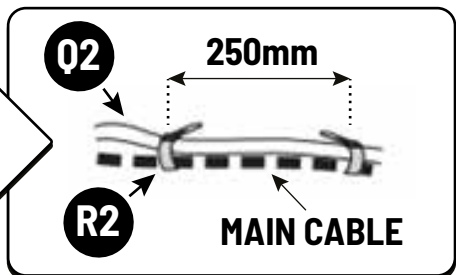

X: 650 mm Y: 290 mm

**!** ONLY WITH LINER

**!** OTHER MODELS

X: 560 mm Y: 330 mm

**! ONLY WITH LINER**

 **Ø 3,5mm**

 **Ø40 mm**

**! ONLY WITH LINER**

 **Ø 3,5mm**

 **Ø30 mm**

**52**

**!** ONLY WITHOUT LINER

**!** EUROPEAN MODEL

**X: 650 mm Y: 290 mm**

**!** ONLY WITHOUT LINER

**!** OTHER MODELS

**X: 580 mm Y: 290 mm**

**!** ONLY WITHOUT LINER

**!** ONLY WITHOUT LINER

**!** Rust Protection

**!** ONLY WITHOUT LINER

**!** ONLY WITHOUT LINER

**!** ONLY WITHOUT LINER

**!** Rust Protection

**!** ONLY WITHOUT LINER

A: 55 mm B: 380 mm

**!** ONLY WITHOUT LINER

**!** Rust Protection

**! ONLY TO BE INSTALLED BY AUTHORIZED PERSONNEL**

**Style / Life / Entry**

**Pan Americana**

**Aventura**