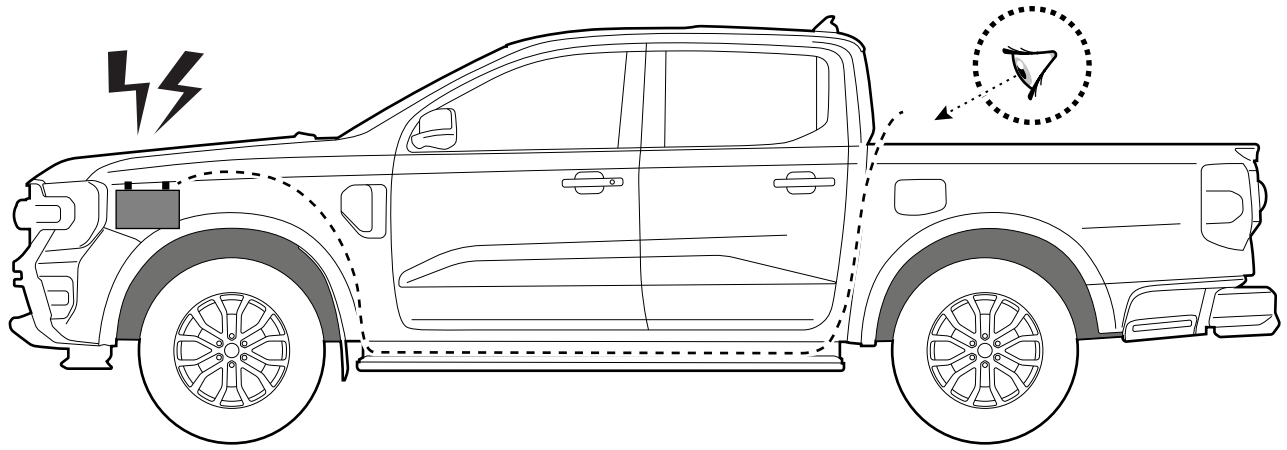

**!** ONLY WITHOUT LINER

A: 55 mm B: 380 mm

**!** ONLY WITHOUT LINER

**!** Rust Protection

**! ONLY TO BE INSTALLED BY AUTHORIZED PERSONNEL**

**Style / Life / Entry**

**Pan Americana**

**Aventura**