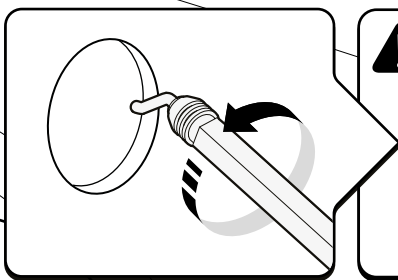

 **Ø 3,5mm**

 **Ø30 mm**

**52**

**!** ONLY WITHOUT LINER

**!** EUROPEAN MODEL

**X: 650 mm Y: 290 mm**

**!** ONLY WITHOUT LINER

**!** OTHER MODELS

**X: 580 mm Y: 290 mm**

**!** ONLY WITHOUT LINER

**!** ONLY WITHOUT LINER

**!** Rust Protection

**!** ONLY WITHOUT LINER

**!** ONLY WITHOUT LINER

**!** ONLY WITHOUT LINER

**!** Rust Protection