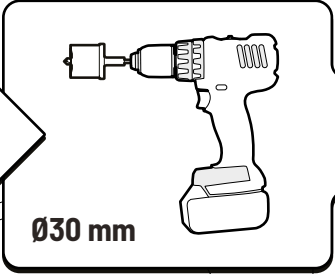

X: 650 mm Y: 290 mm

**!** ONLY WITH LINER

**!** OTHER MODELS

X: 560 mm Y: 330 mm

**! ONLY WITH LINER**

 **Ø 3,5mm**

 **Ø40 mm**

**! ONLY WITH LINER**

 **Ø 3,5mm**

 **Ø30 mm**

**52**

**!** ONLY WITHOUT LINER

**!** EUROPEAN MODEL

**X: 650 mm Y: 290 mm**

**!** ONLY WITHOUT LINER

**!** OTHER MODELS

**X: 580 mm Y: 290 mm**

**!** ONLY WITHOUT LINER

**!** ONLY WITHOUT LINER

**!** Rust Protection

**!** ONLY WITHOUT LINER

**!** ONLY WITHOUT LINER

**!** ONLY WITHOUT LINER

**!** Rust Protection

**!** ONLY WITHOUT LINER

A: 55 mm B: 380 mm

**!** ONLY WITHOUT LINER

**!** Rust Protection

**! ONLY TO BE INSTALLED BY AUTHORIZED PERSONNEL**

**Style / Life / Entry**

**Pan Americana**

**Aventura**