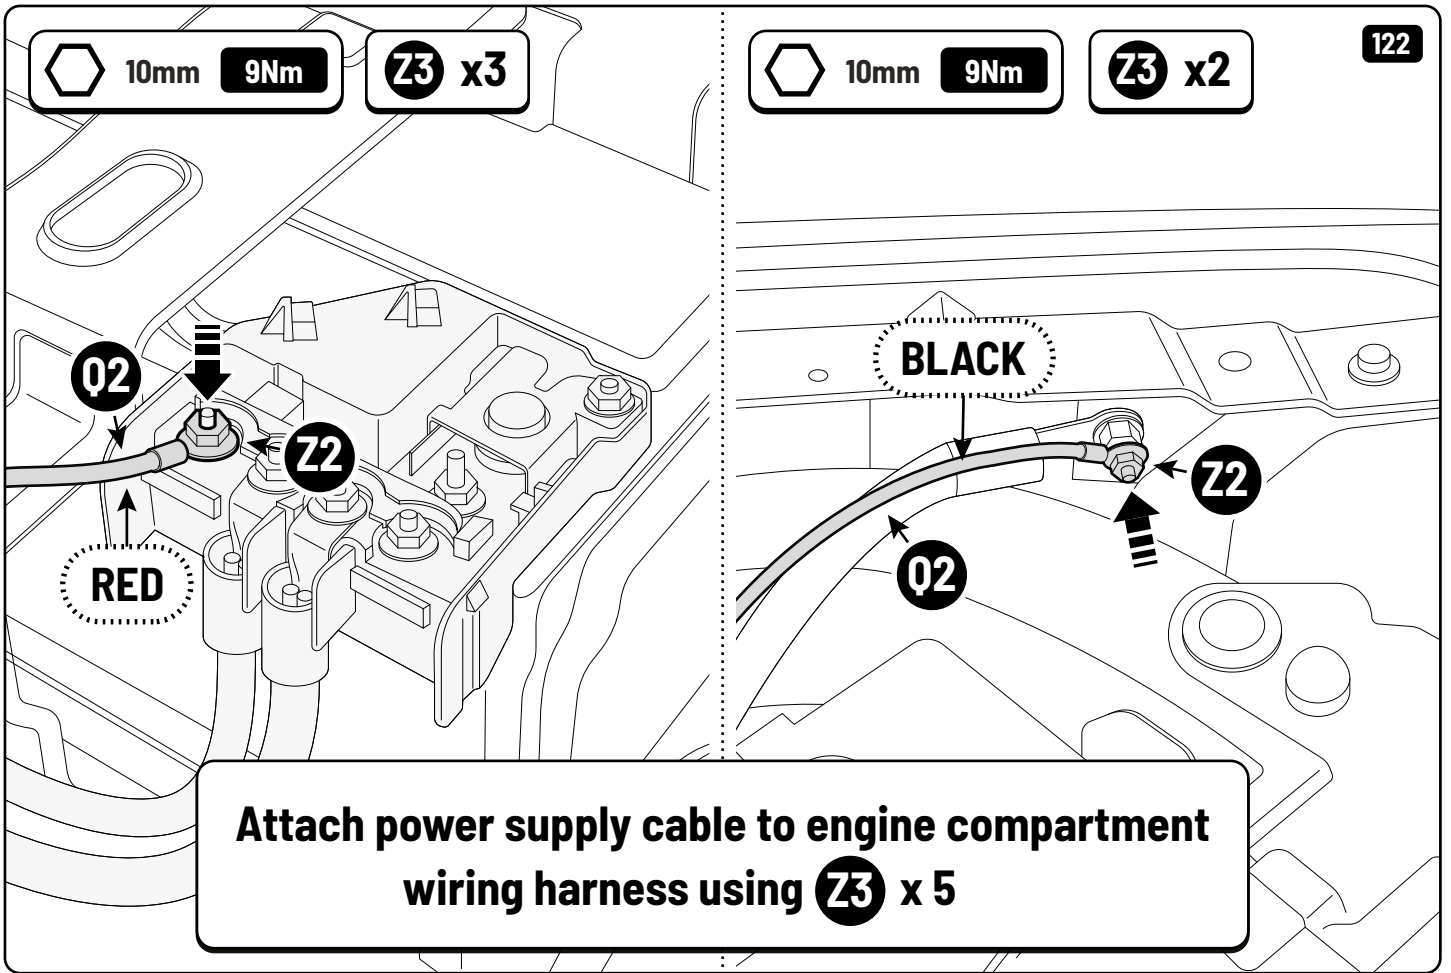

4,8 Nm

 T30 10 Nm

 T40 25 Nm

**!** ONLY WITHOUT LINER

**!** ONLY WITHOUT LINER

**! ONLY WITHOUT LINER**

 Reset

124