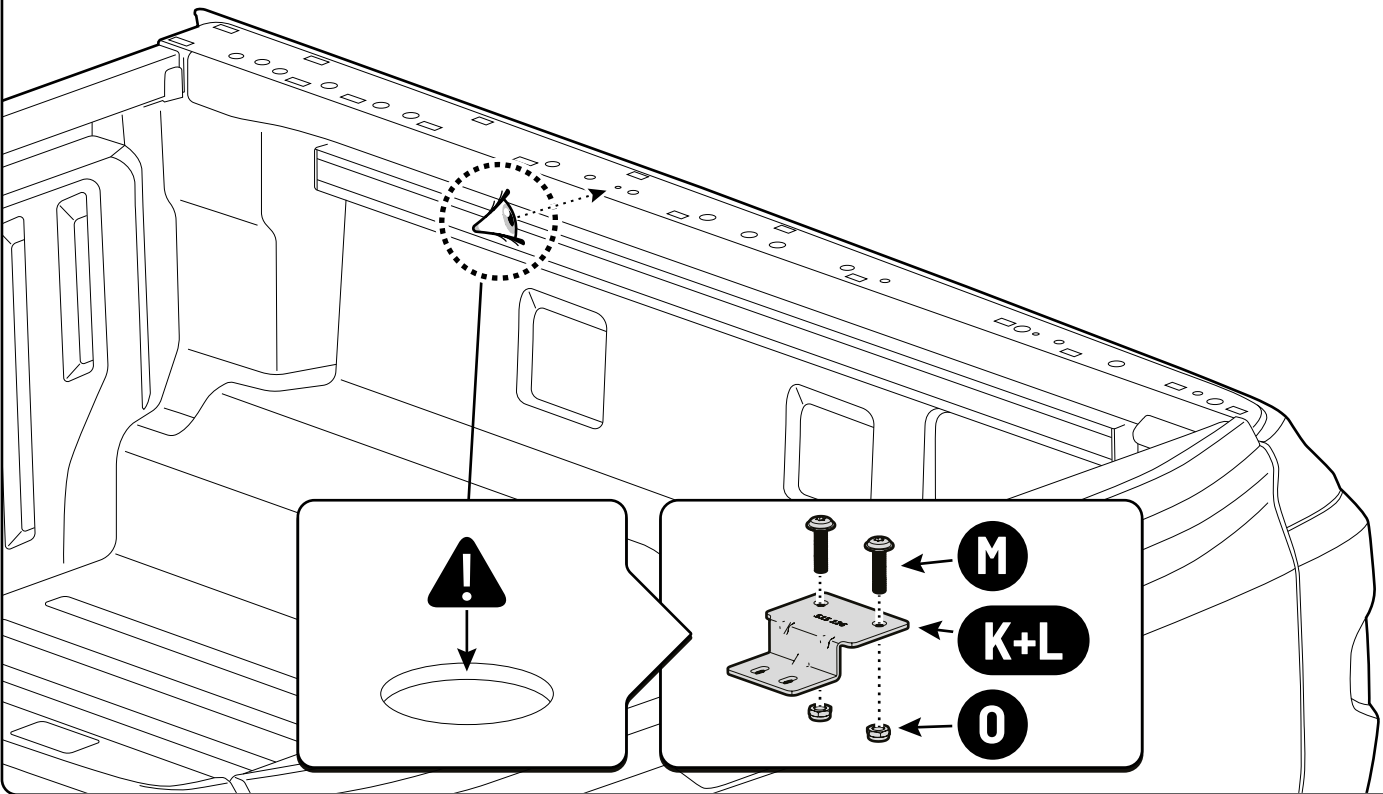

! ONLY FOR NON-THREADED HOLES