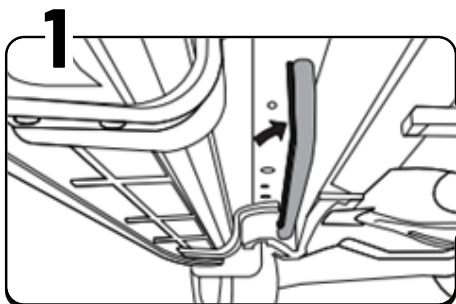

**X: 580 mm Y: 290 mm**

**!** ONLY WITHOUT LINER

**!** ONLY WITHOUT LINER

**!** Rust Protection

**!** ONLY WITHOUT LINER

**!** ONLY WITHOUT LINER

**!** ONLY WITHOUT LINER

**!** Rust Protection

**!** ONLY WITHOUT LINER

A: 55 mm B: 380 mm

**!** ONLY WITHOUT LINER

**!** Rust Protection

**! ONLY TO BE INSTALLED BY AUTHORIZED PERSONNEL**

**Style / Life / Entry**

**Pan Americana**

**Aventura**