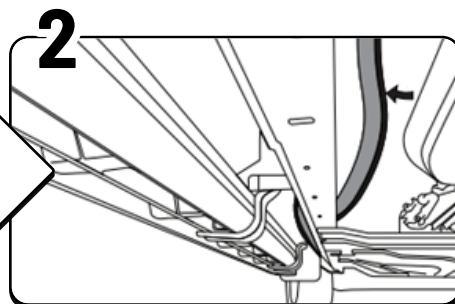

**X: 580 mm Y: 290 mm**

**!** ONLY WITHOUT LINER

**!** ONLY WITHOUT LINER

**!** Rust Protection

**!** ONLY WITHOUT LINER

**!** ONLY WITHOUT LINER

**!** ONLY WITHOUT LINER

**!** Rust Protection

**!** ONLY WITHOUT LINER

A: 55 mm B: 380 mm

**!** ONLY WITHOUT LINER

**!** Rust Protection

**! ONLY TO BE INSTALLED BY AUTHORIZED PERSONNEL**

**Style / Life / Entry**

**Pan Americana**

**Aventura**