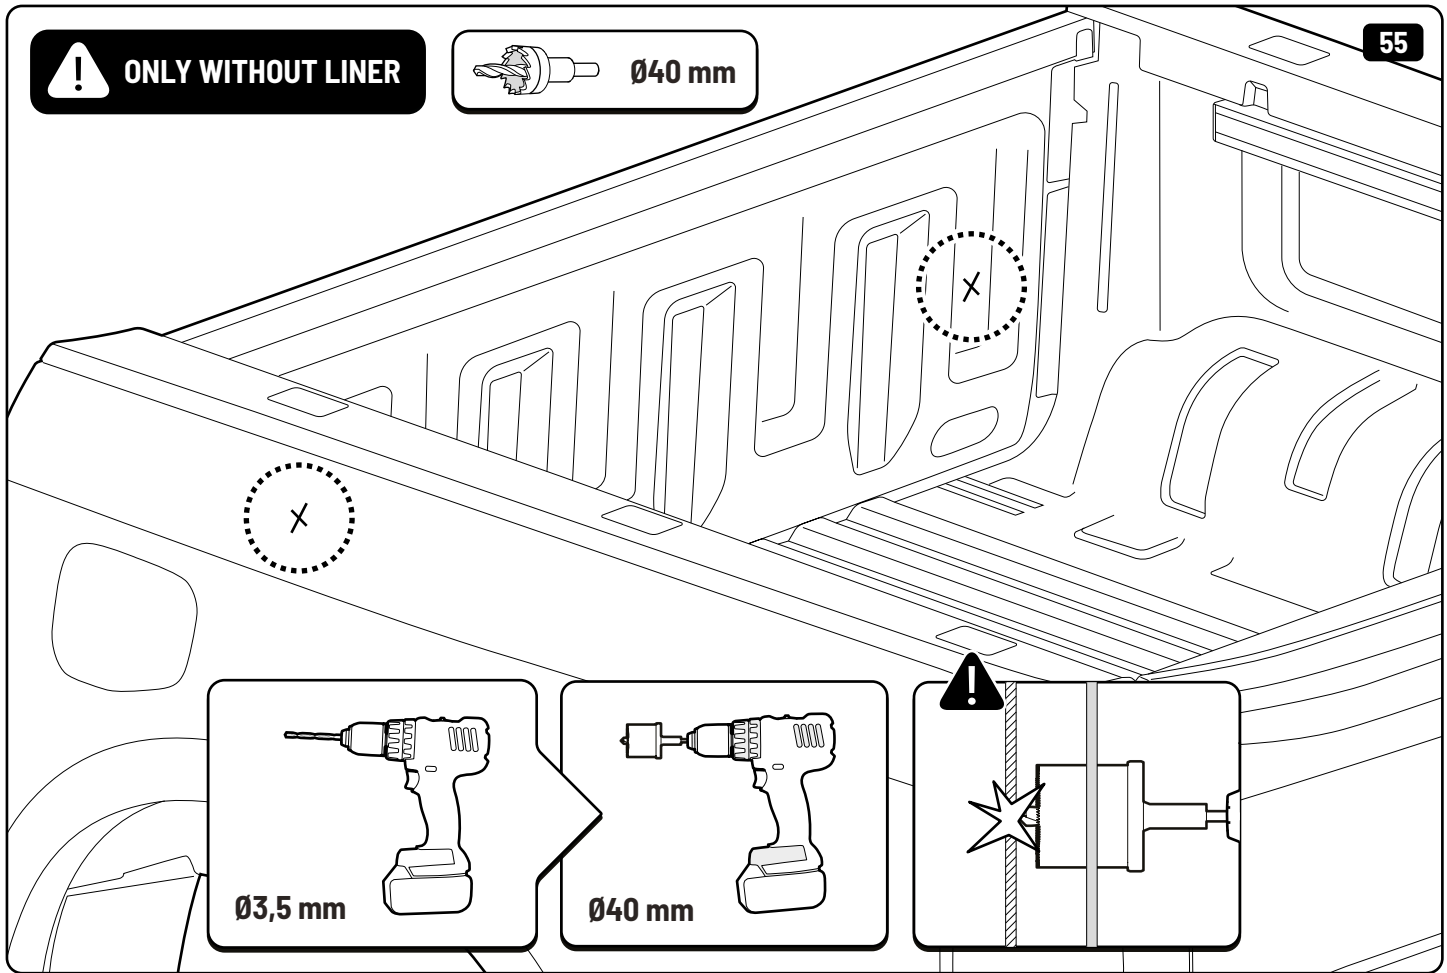

X: 650 mm Y: 290 mm

**!** ONLY WITH LINER

**!** OTHER MODELS

X: 560 mm Y: 330 mm

**! ONLY WITH LINER**

 **Ø 3,5mm**

 **Ø40 mm**

**! ONLY WITH LINER**

 **Ø 3,5mm**

 **Ø30 mm**

**52**

**!** ONLY WITHOUT LINER

**!** EUROPEAN MODEL

**X: 650 mm Y: 290 mm**

**!** ONLY WITHOUT LINER

**!** OTHER MODELS

**X: 580 mm Y: 290 mm**

**!** ONLY WITHOUT LINER

**!** ONLY WITHOUT LINER

**!** Rust Protection

**!** ONLY WITHOUT LINER

**!** ONLY WITHOUT LINER

**!** ONLY WITHOUT LINER

**!** Rust Protection