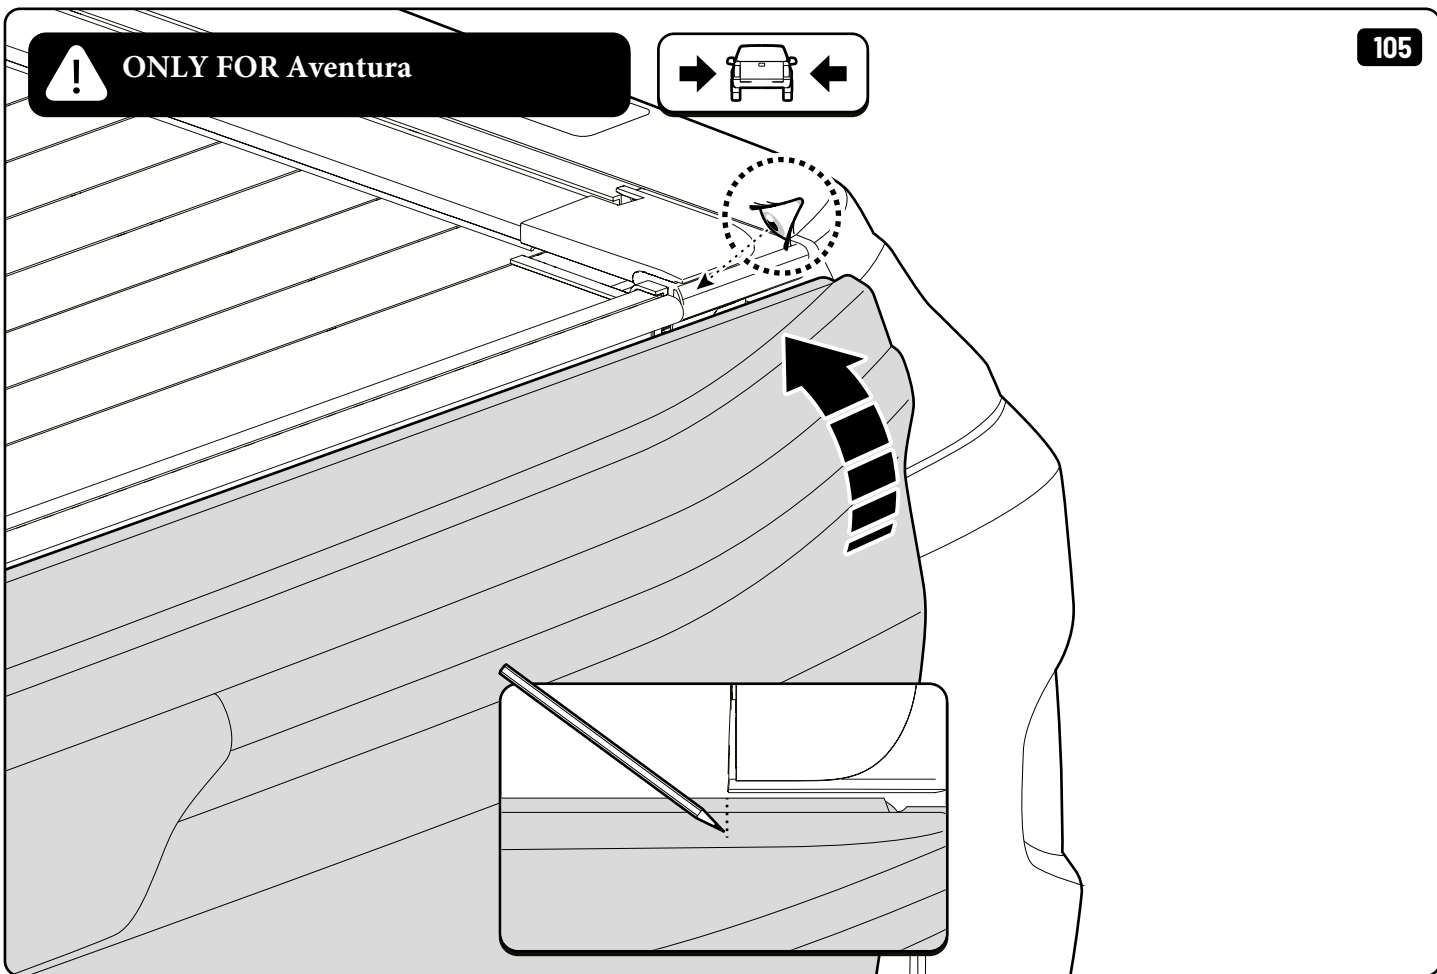

! ONLY FOR Aventura

105