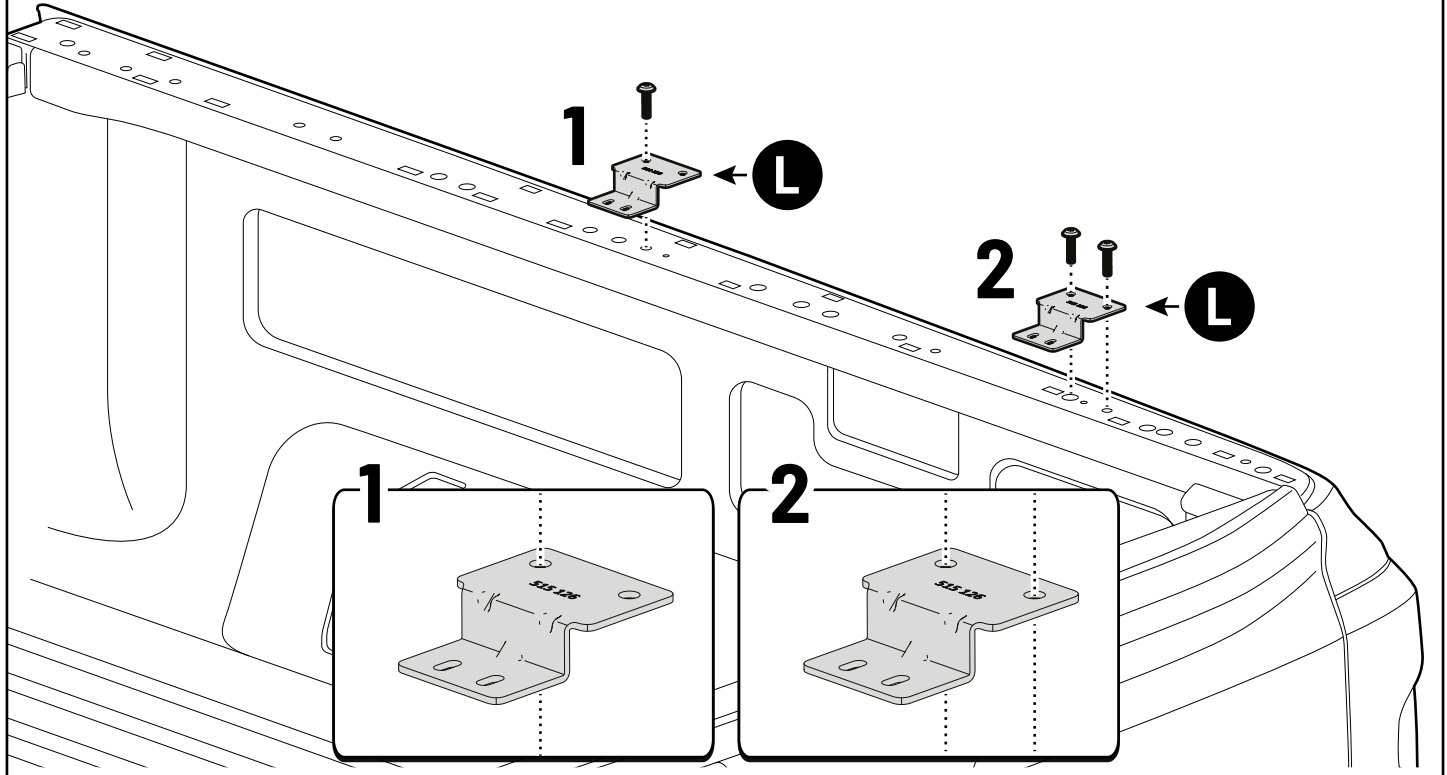

! WITH SPORTS BAR ACCESSORY - RAP CAB

T40 13 mm 25 Nm