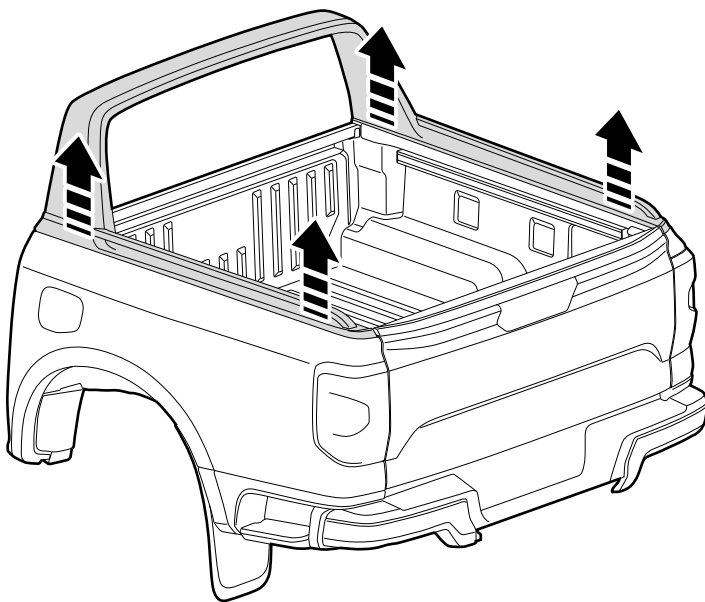

**!** ONLY WITHOUT LINER

A: 55 mm B: 380 mm

**!** ONLY WITHOUT LINER

**!** Rust Protection

**! ONLY TO BE INSTALLED BY AUTHORIZED PERSONNEL**

**Style / Life / Entry**

**Pan Americana**

**Aventura**