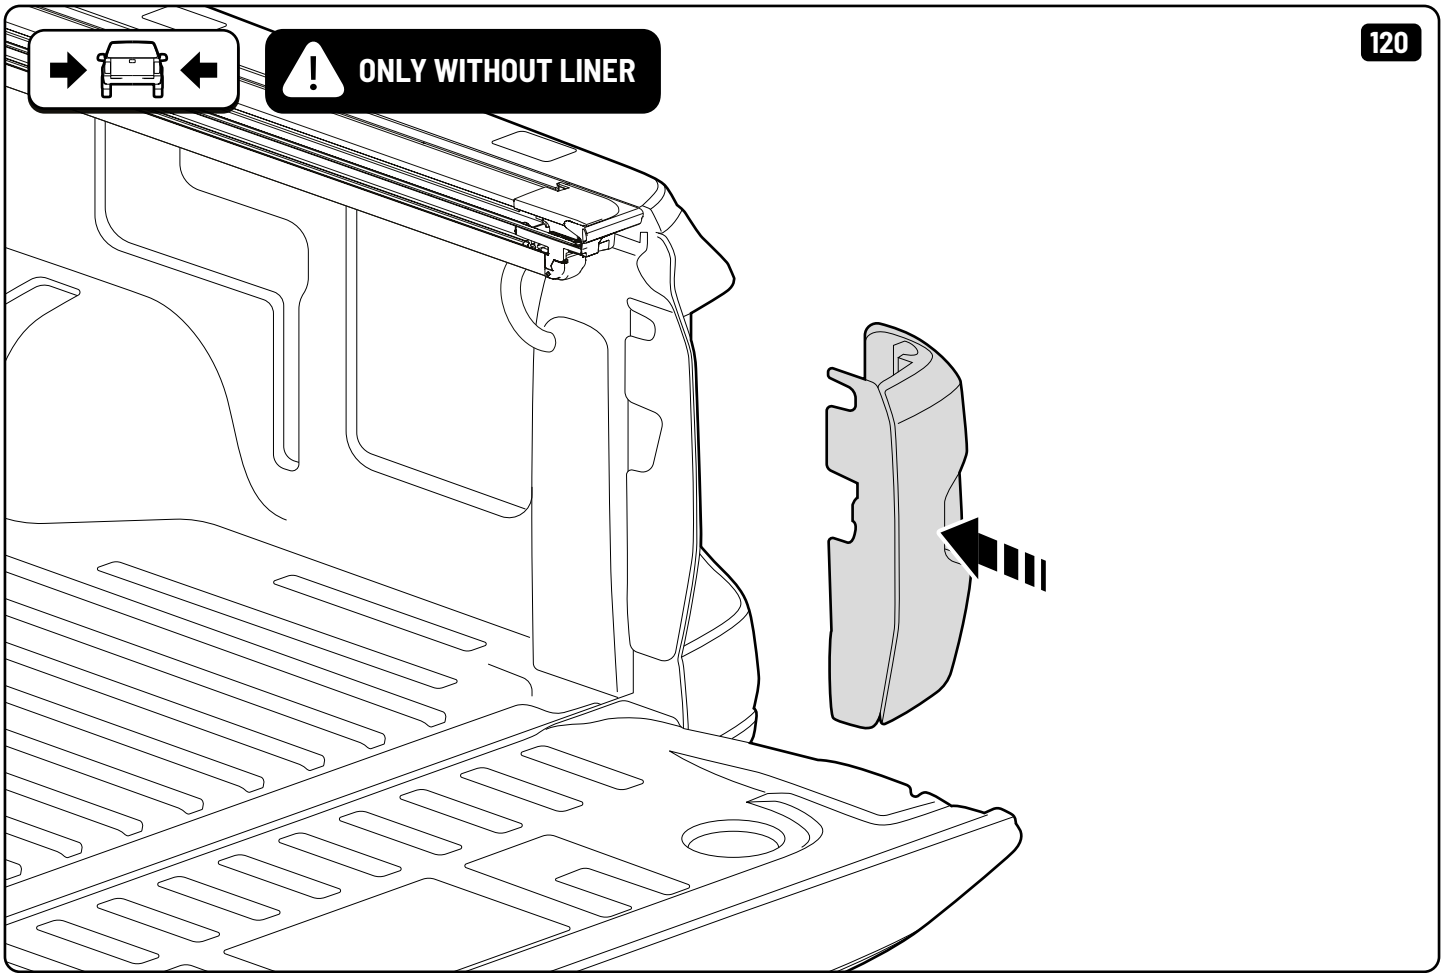

4,8 Nm

 T30 10 Nm

 T40 25 Nm

**!** ONLY WITHOUT LINER

**!** ONLY WITHOUT LINER

**! ONLY WITHOUT LINER**

 Reset

124