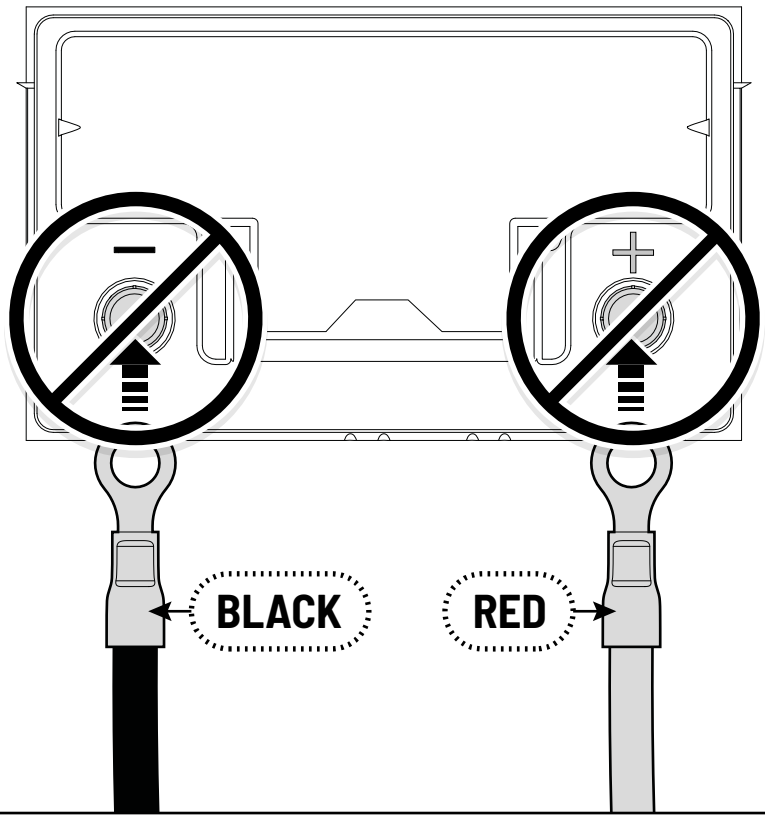

**!** ONLY WITHOUT LINER

A: 55 mm B: 380 mm

**!** ONLY WITHOUT LINER

**!** Rust Protection

**! ONLY TO BE INSTALLED BY AUTHORIZED PERSONNEL**

**Style / Life / Entry**

**Pan Americana**

**Aventura**