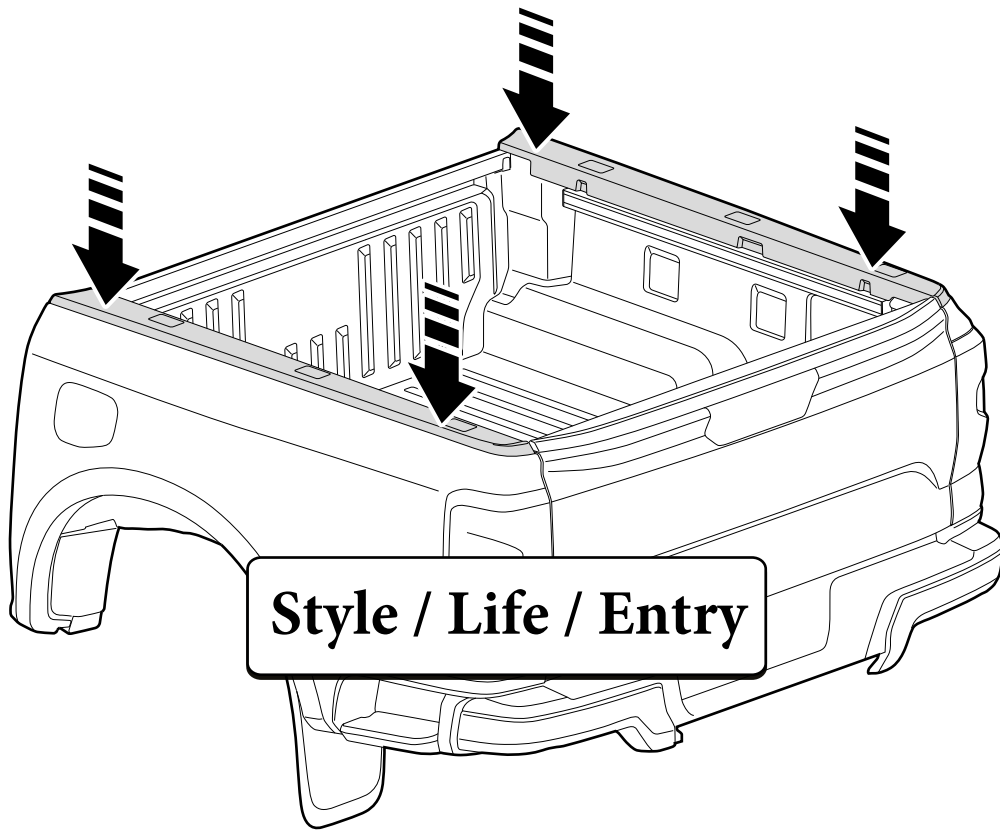

Style / Life / Entry