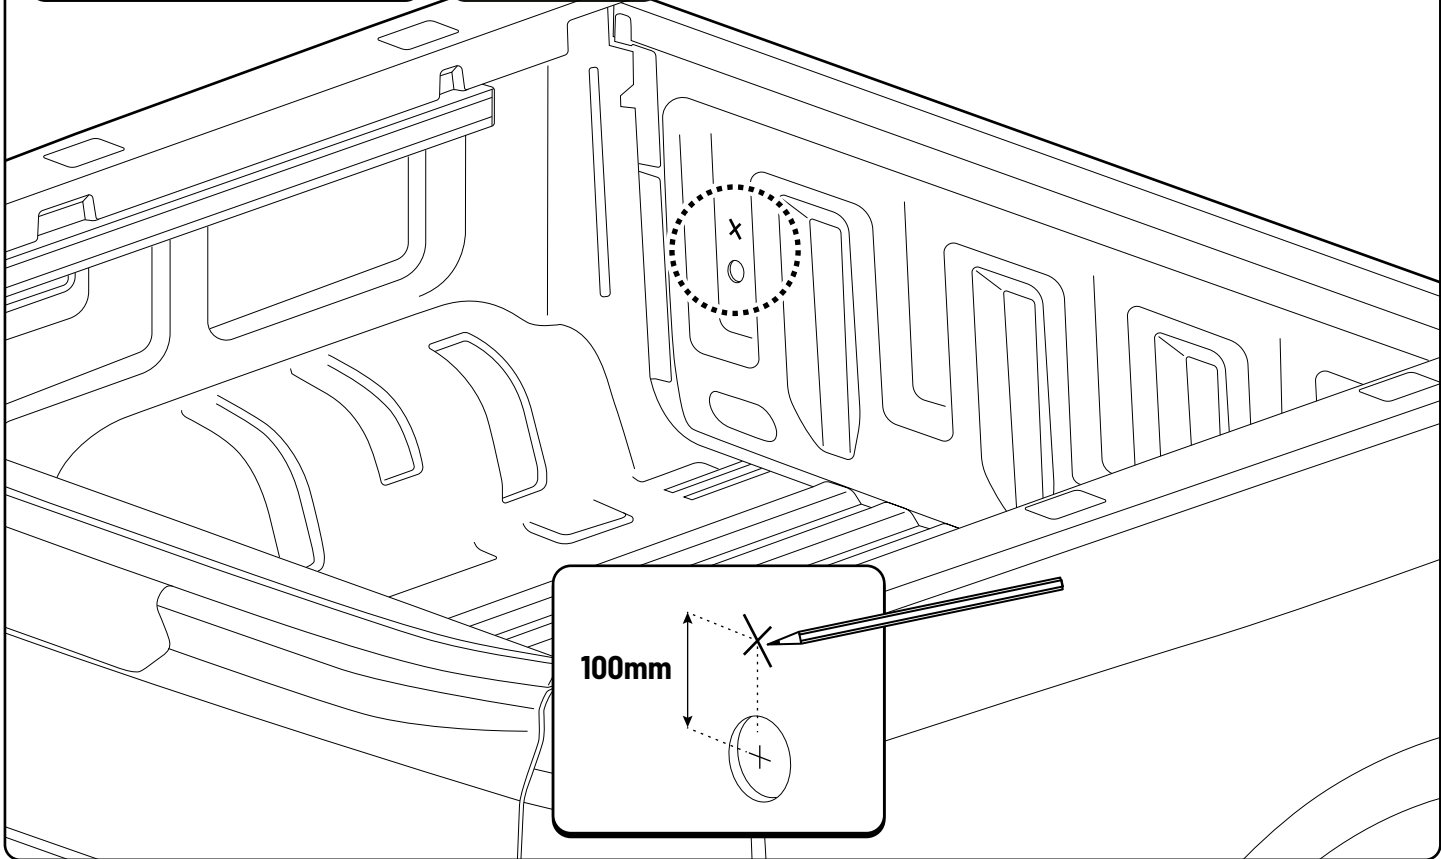

 **Ø 3,5mm**

 **Ø30 mm**

**52**

**!** ONLY WITHOUT LINER

**!** EUROPEAN MODEL

**X: 650 mm Y: 290 mm**

**!** ONLY WITHOUT LINER

**!** OTHER MODELS

**X: 580 mm Y: 290 mm**

**!** ONLY WITHOUT LINER

**!** ONLY WITHOUT LINER

**!** Rust Protection

**!** ONLY WITHOUT LINER

**!** ONLY WITHOUT LINER

**!** ONLY WITHOUT LINER

**!** Rust Protection