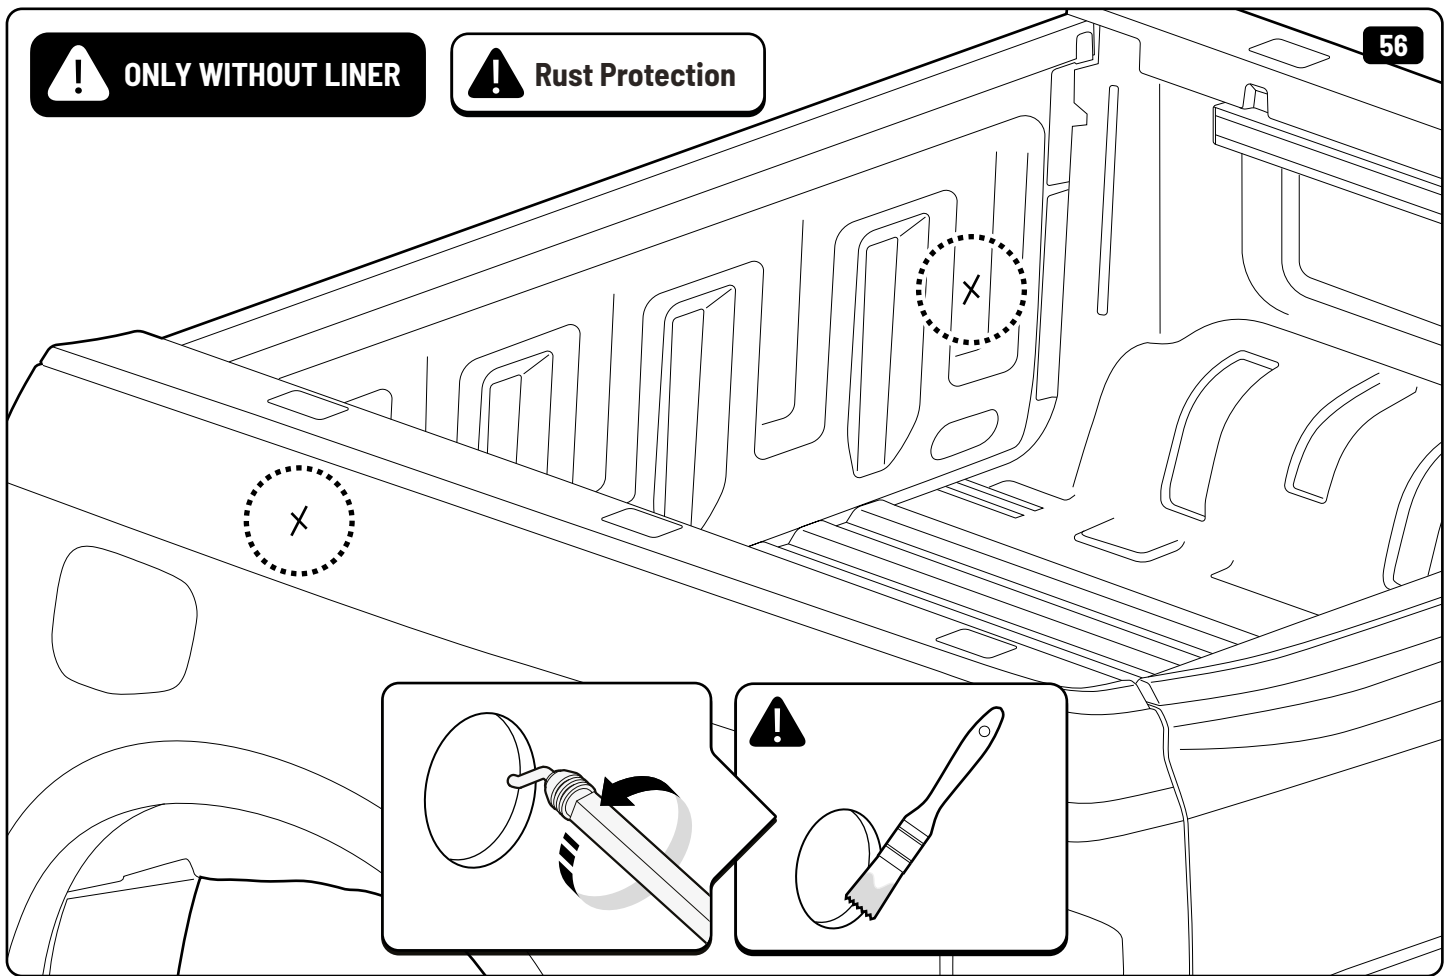

**X: 580 mm Y: 290 mm**

**!** ONLY WITHOUT LINER

**!** ONLY WITHOUT LINER

**!** Rust Protection

**!** ONLY WITHOUT LINER

**!** ONLY WITHOUT LINER

**!** ONLY WITHOUT LINER

**!** Rust Protection

**!** ONLY WITHOUT LINER

A: 55 mm B: 380 mm

**!** ONLY WITHOUT LINER

**!** Rust Protection

**! ONLY TO BE INSTALLED BY AUTHORIZED PERSONNEL**

**Style / Life / Entry**

**Pan Americana**

**Aventura**