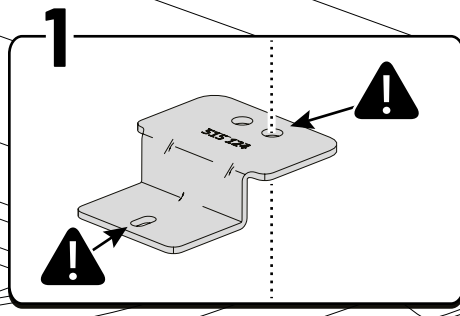

! Aventura - DOUBLE CAB

T40 13 mm 25 Nm