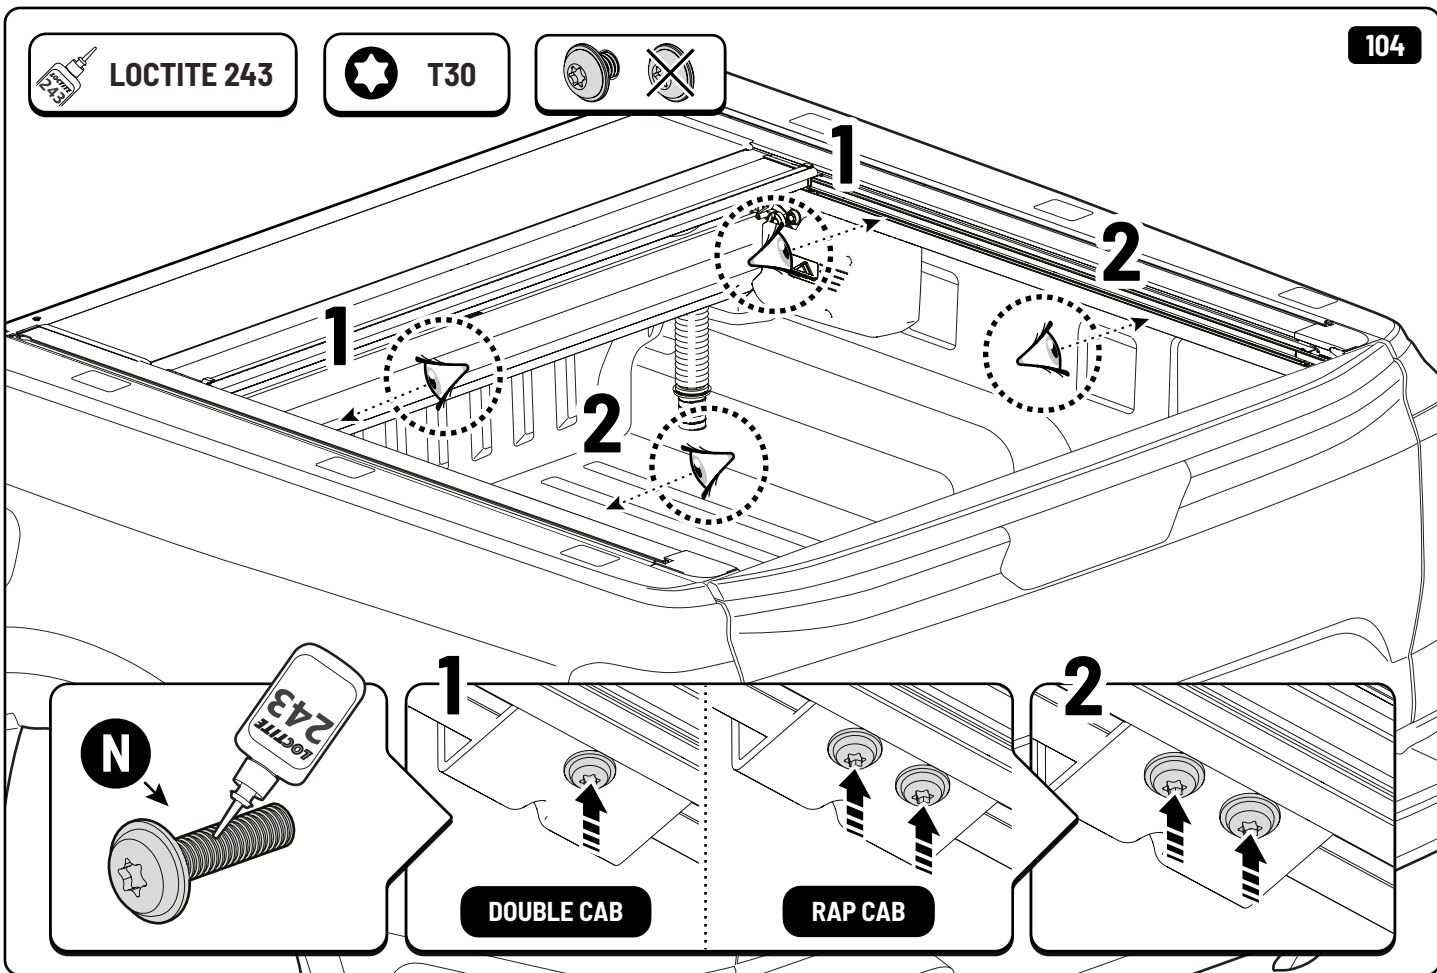

LOCTITE 243

T30

104