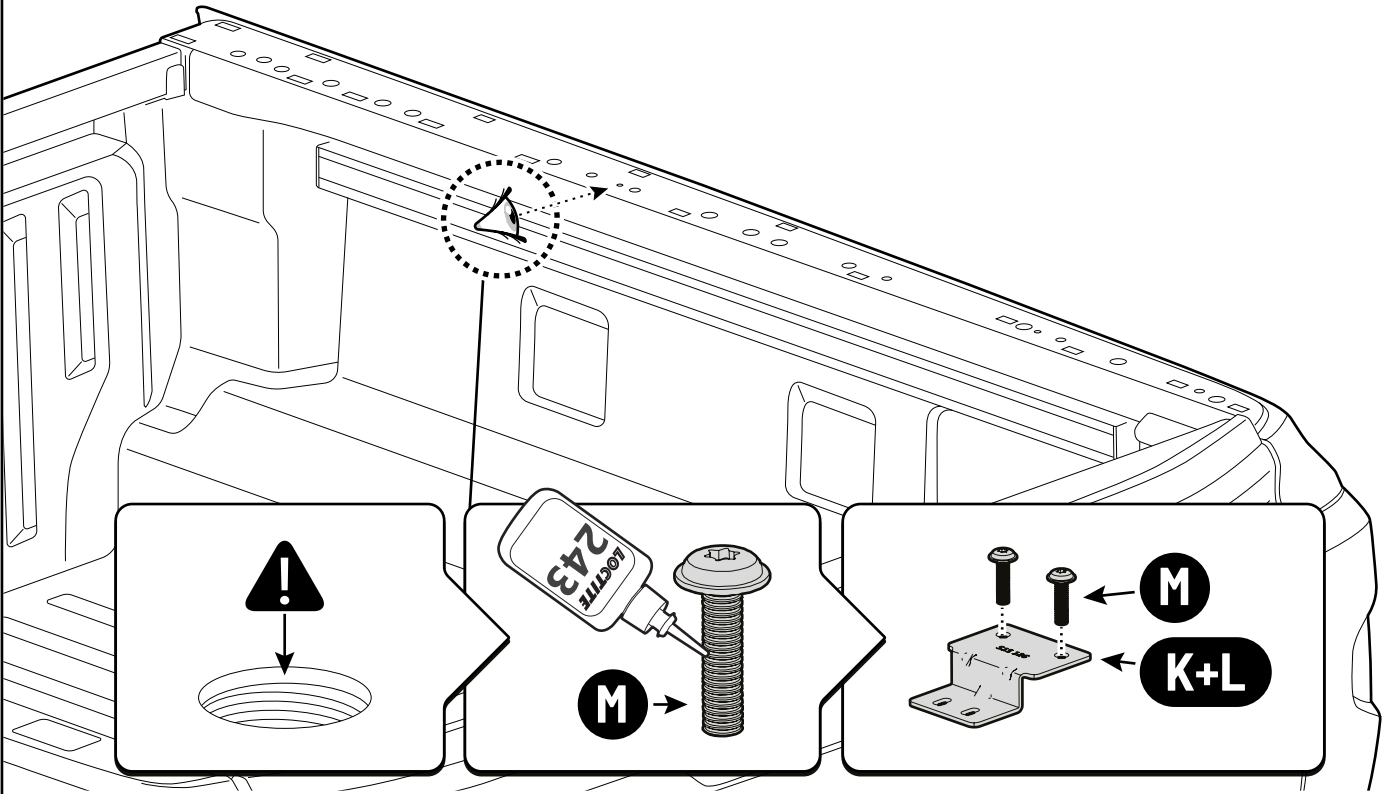

! ONLY FOR THREADED HOLES

LOCTITE 243