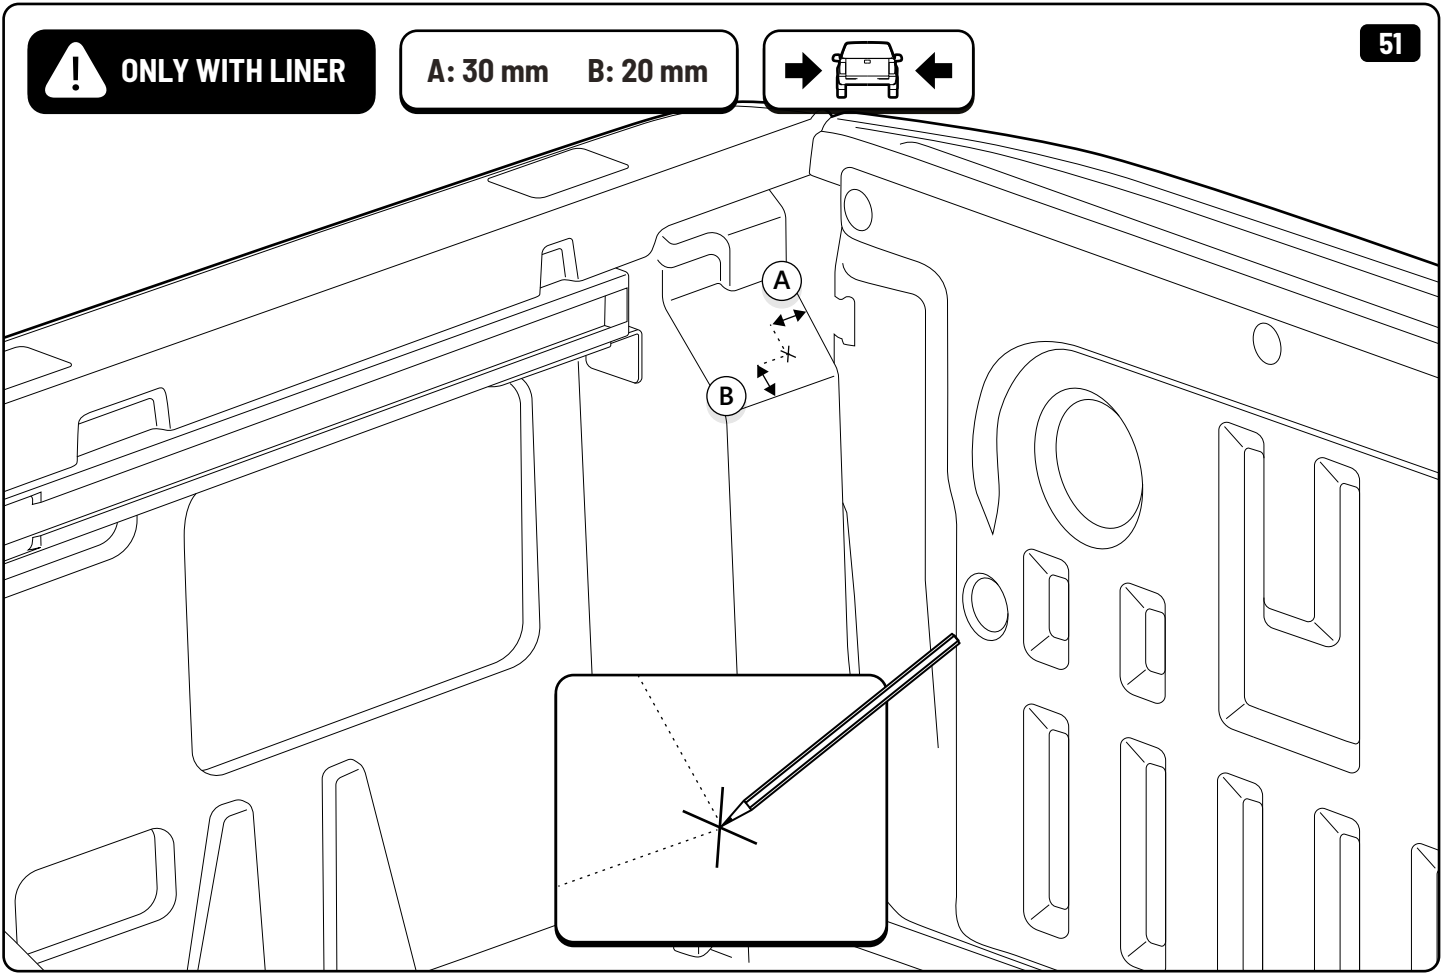

X: 650 mm Y: 290 mm

**!** ONLY WITH LINER

**!** OTHER MODELS

X: 560 mm Y: 330 mm

**! ONLY WITH LINER**

 **Ø 3,5mm**

 **Ø40 mm**

**! ONLY WITH LINER**

**!** ONLY WITH LINER

49

**!** ONLY WITH LINER

50

**ONLY WITH LINER**

**A: 30 mm B: 20 mm**

**51**

**ONLY WITH LINER**

 **Ø 3,5mm**

 **Ø30 mm**

**52**

**!** ONLY WITHOUT LINER

**!** EUROPEAN MODEL

**X: 650 mm Y: 290 mm**

**!** ONLY WITHOUT LINER

**!** OTHER MODELS