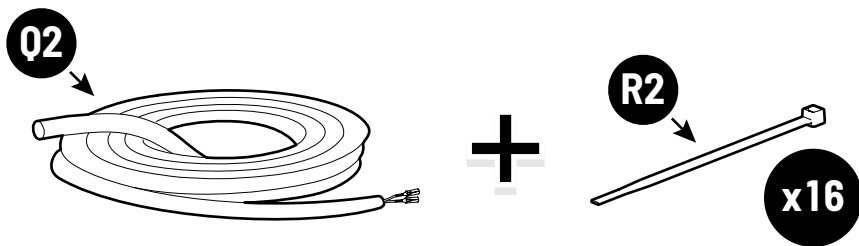

X: 650 mm Y: 290 mm

**!** ONLY WITH LINER

**!** OTHER MODELS

X: 560 mm Y: 330 mm

**! ONLY WITH LINER**

 **Ø 3,5mm**

 **Ø40 mm**

**! ONLY WITH LINER**

 **Ø 3,5mm**

 **Ø30 mm**

**52**

**!** ONLY WITHOUT LINER

**!** EUROPEAN MODEL

**X: 650 mm Y: 290 mm**

**!** ONLY WITHOUT LINER

**!** OTHER MODELS

**X: 580 mm Y: 290 mm**

**!** ONLY WITHOUT LINER

**!** ONLY WITHOUT LINER

**!** Rust Protection

**!** ONLY WITHOUT LINER

**!** ONLY WITHOUT LINER

**!** ONLY WITHOUT LINER

**!** Rust Protection

**!** ONLY WITHOUT LINER

A: 55 mm B: 380 mm

**!** ONLY WITHOUT LINER

**!** Rust Protection

**! ONLY TO BE INSTALLED BY AUTHORIZED PERSONNEL**

**Style / Life / Entry**

**Pan Americana**

**Aventura**