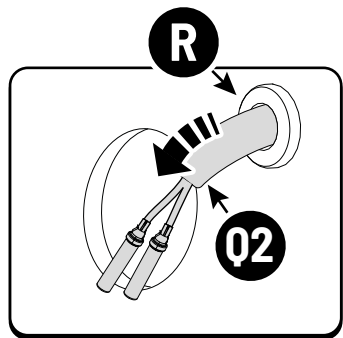

 **Ø 3,5mm**

 **Ø30 mm**

**52**

**!** ONLY WITHOUT LINER

**!** EUROPEAN MODEL

**X: 650 mm Y: 290 mm**

**!** ONLY WITHOUT LINER

**!** OTHER MODELS

**X: 580 mm Y: 290 mm**

**!** ONLY WITHOUT LINER

**!** ONLY WITHOUT LINER

**!** Rust Protection

**!** ONLY WITHOUT LINER

**!** ONLY WITHOUT LINER

**!** ONLY WITHOUT LINER

**!** Rust Protection

**!** ONLY WITHOUT LINER

A: 55 mm B: 380 mm

**!** ONLY WITHOUT LINER

**!** Rust Protection

**! ONLY TO BE INSTALLED BY AUTHORIZED PERSONNEL**

**Style / Life / Entry**

**Pan Americana**

**Aventura**