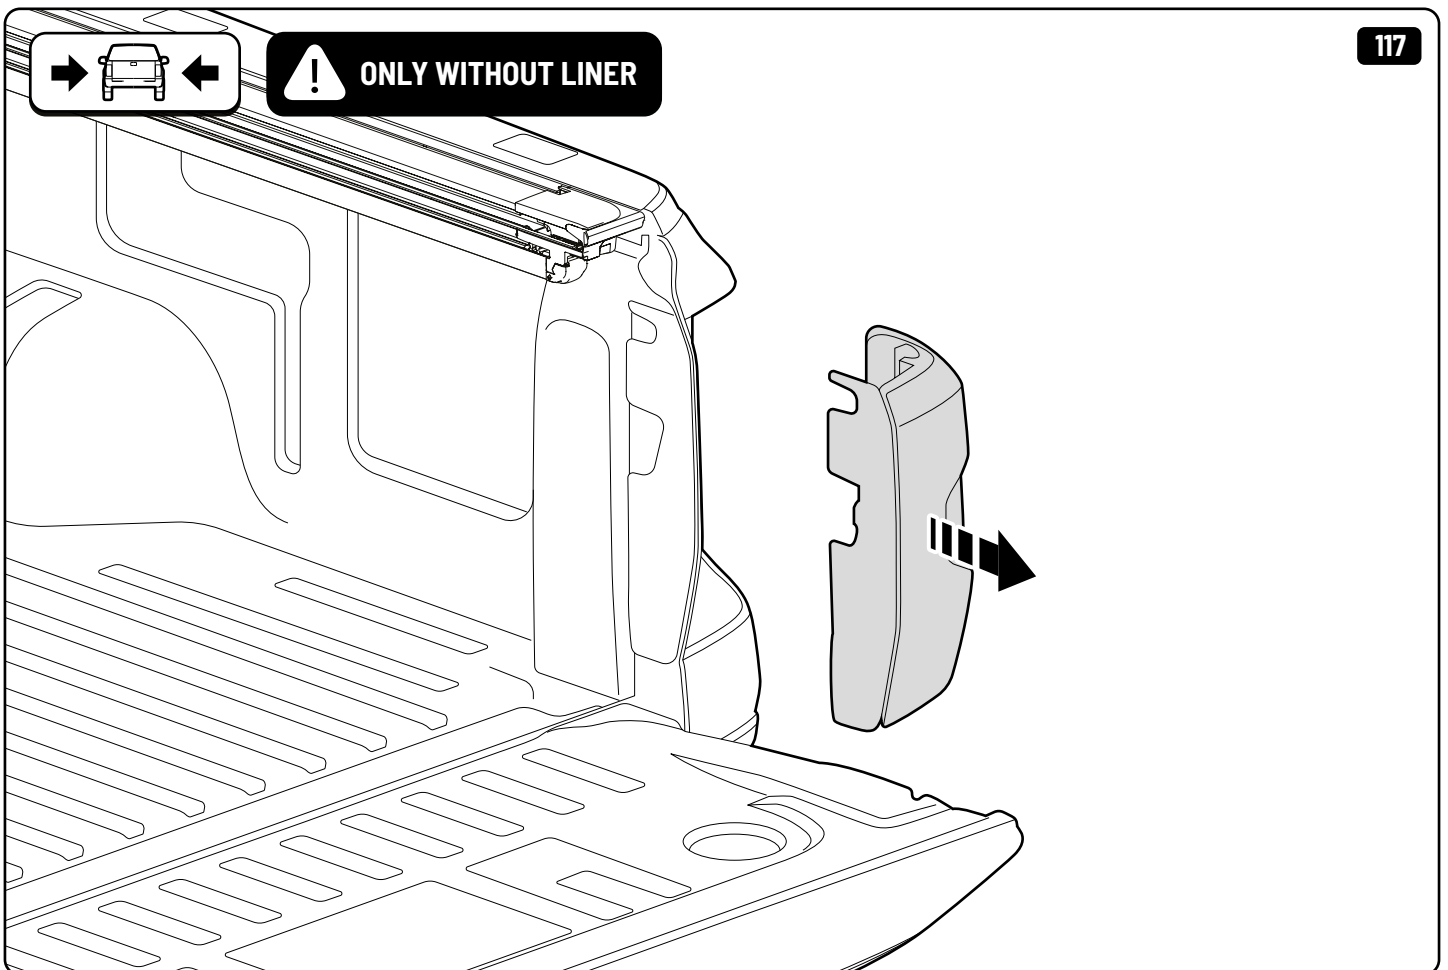

4,8 Nm

 T30 10 Nm

 T40 25 Nm

**!** ONLY WITHOUT LINER

**!** ONLY WITHOUT LINER

**! ONLY WITHOUT LINER**

 Reset

124