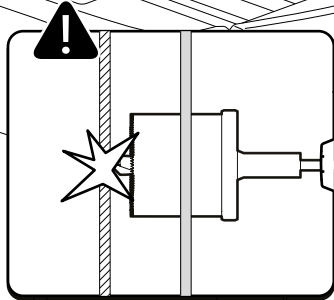

 **Ø 3,5mm**

 **Ø30 mm**

**52**

**!** ONLY WITHOUT LINER

**!** EUROPEAN MODEL

**X: 650 mm Y: 290 mm**

**!** ONLY WITHOUT LINER

**!** OTHER MODELS

**X: 580 mm Y: 290 mm**

**!** ONLY WITHOUT LINER

**!** ONLY WITHOUT LINER

**!** Rust Protection

**!** ONLY WITHOUT LINER

**!** ONLY WITHOUT LINER

**!** ONLY WITHOUT LINER

**!** Rust Protection