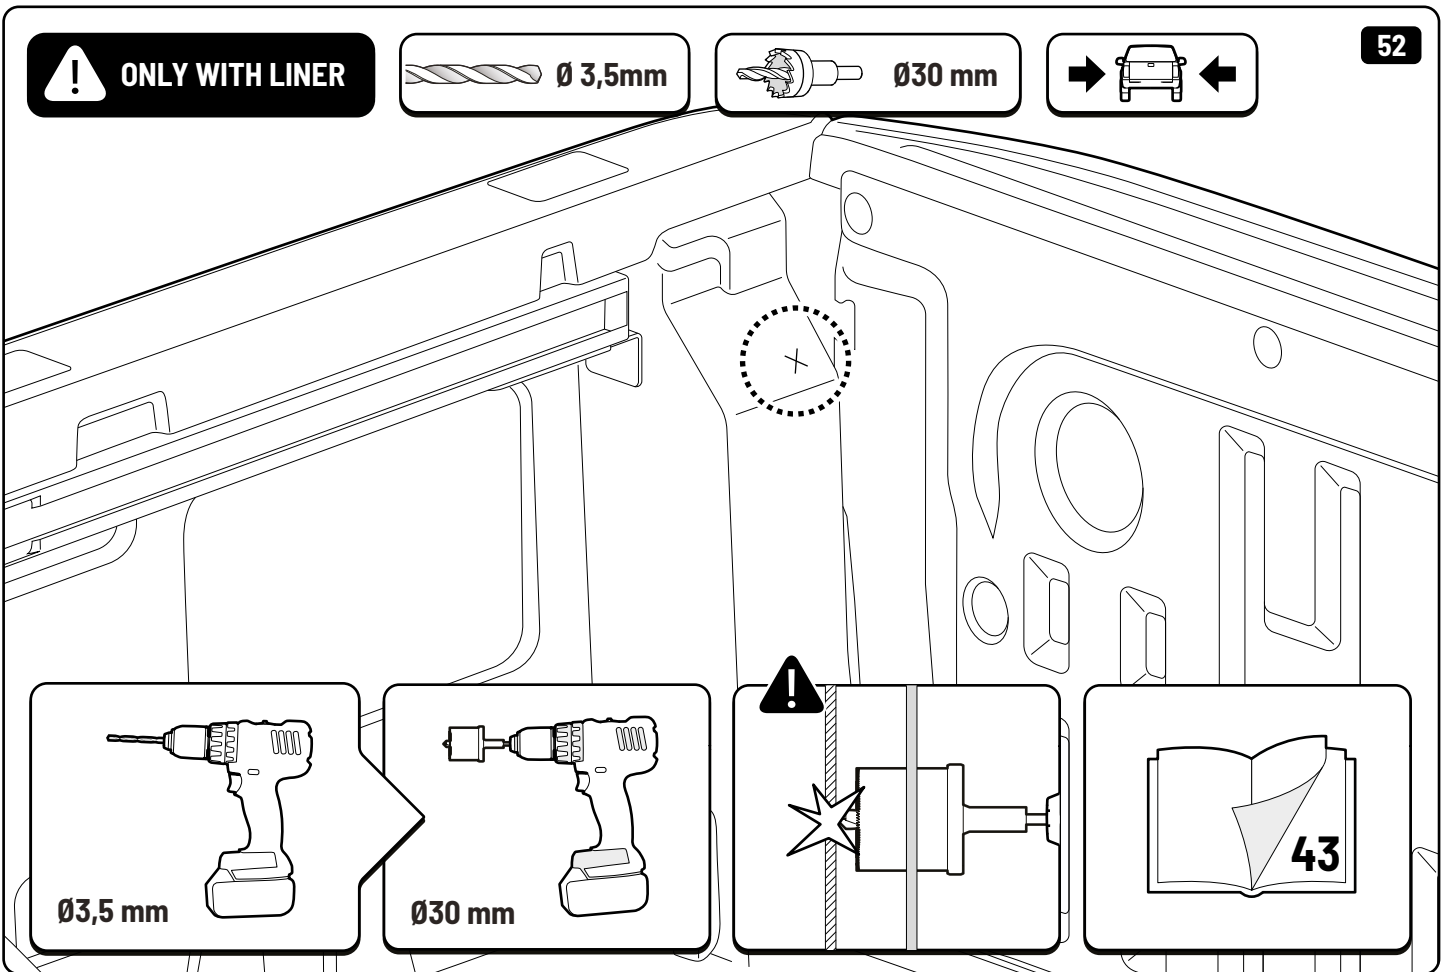

X: 650 mm Y: 290 mm

**!** ONLY WITH LINER

**!** OTHER MODELS

X: 560 mm Y: 330 mm

**! ONLY WITH LINER**

 **Ø 3,5mm**

 **Ø40 mm**

**! ONLY WITH LINER**

**!** ONLY WITH LINER

49

**!** ONLY WITH LINER

50

**ONLY WITH LINER**

**A: 30 mm B: 20 mm**

**51**

**ONLY WITH LINER**

 **Ø 3,5mm**

 **Ø30 mm**

**52**

**!** ONLY WITHOUT LINER

**!** EUROPEAN MODEL

**X: 650 mm Y: 290 mm**

**!** ONLY WITHOUT LINER

**!** OTHER MODELS