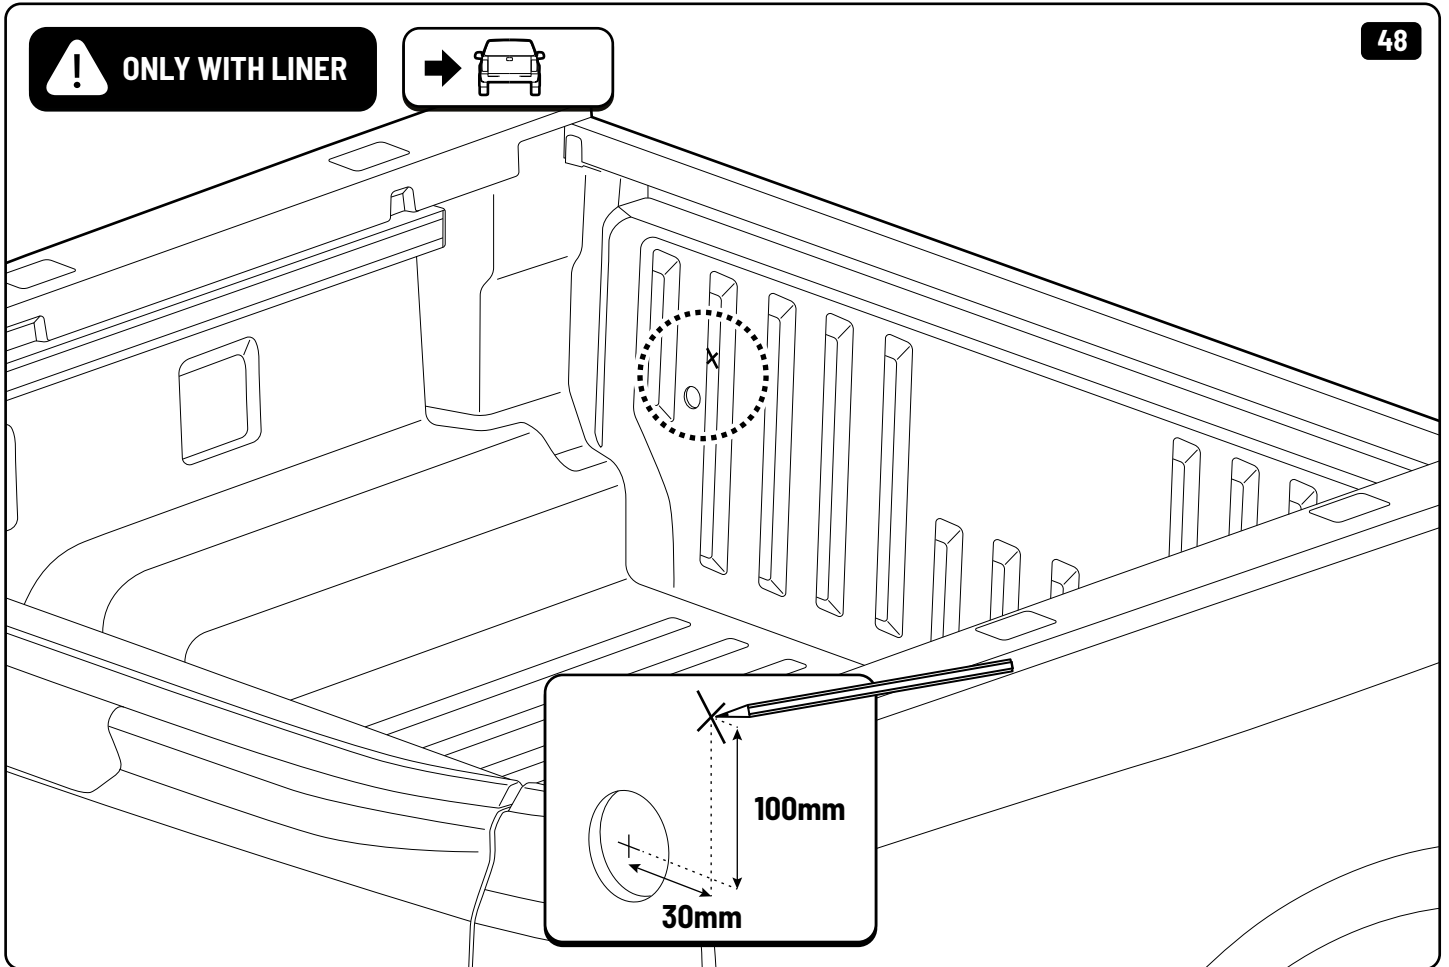

X: 650 mm Y: 290 mm

**!** ONLY WITH LINER

**!** OTHER MODELS

X: 560 mm Y: 330 mm

**! ONLY WITH LINER**

 **Ø 3,5mm**

 **Ø40 mm**

**! ONLY WITH LINER**

 **Ø 3,5mm**

 **Ø30 mm**

**52**

**!** ONLY WITHOUT LINER

**!** EUROPEAN MODEL

**X: 650 mm Y: 290 mm**

**!** ONLY WITHOUT LINER

**!** OTHER MODELS