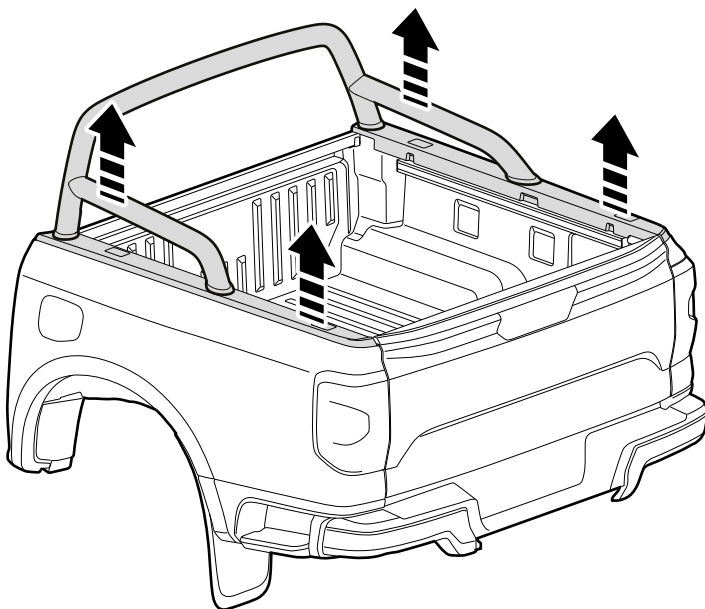

**!** ONLY WITHOUT LINER

A: 55 mm B: 380 mm

**!** ONLY WITHOUT LINER

**!** Rust Protection

**! ONLY TO BE INSTALLED BY AUTHORIZED PERSONNEL**

**Style / Life / Entry**

**Pan Americana**

**Aventura**