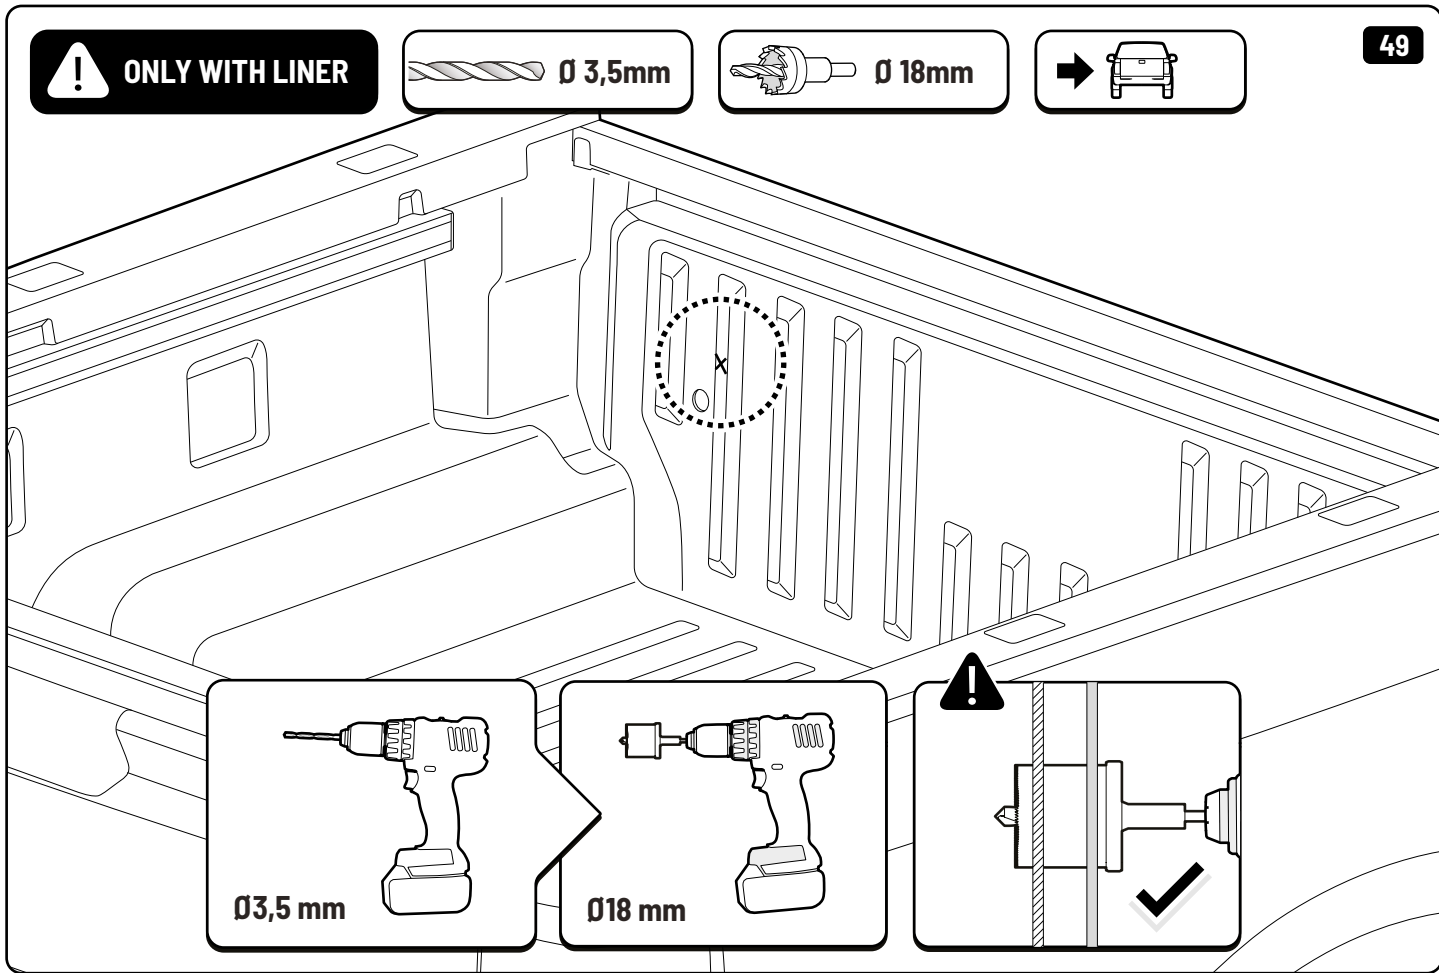

X: 650 mm Y: 290 mm

**!** ONLY WITH LINER

**!** OTHER MODELS

X: 560 mm Y: 330 mm

**! ONLY WITH LINER**

 **Ø 3,5mm**

 **Ø40 mm**

**! ONLY WITH LINER**

**!** ONLY WITH LINER

49

**!** ONLY WITH LINER

50

**ONLY WITH LINER**

**A: 30 mm B: 20 mm**

**51**

**ONLY WITH LINER**

 **Ø 3,5mm**

 **Ø30 mm**

**52**

**!** ONLY WITHOUT LINER

**!** EUROPEAN MODEL

**X: 650 mm Y: 290 mm**

**!** ONLY WITHOUT LINER

**!** OTHER MODELS