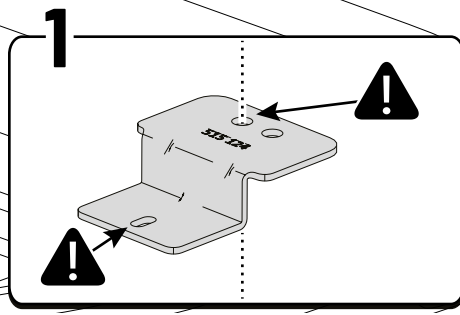

! Style / Life / Entry - DOUBLE CAB

T40 13 mm 25 Nm