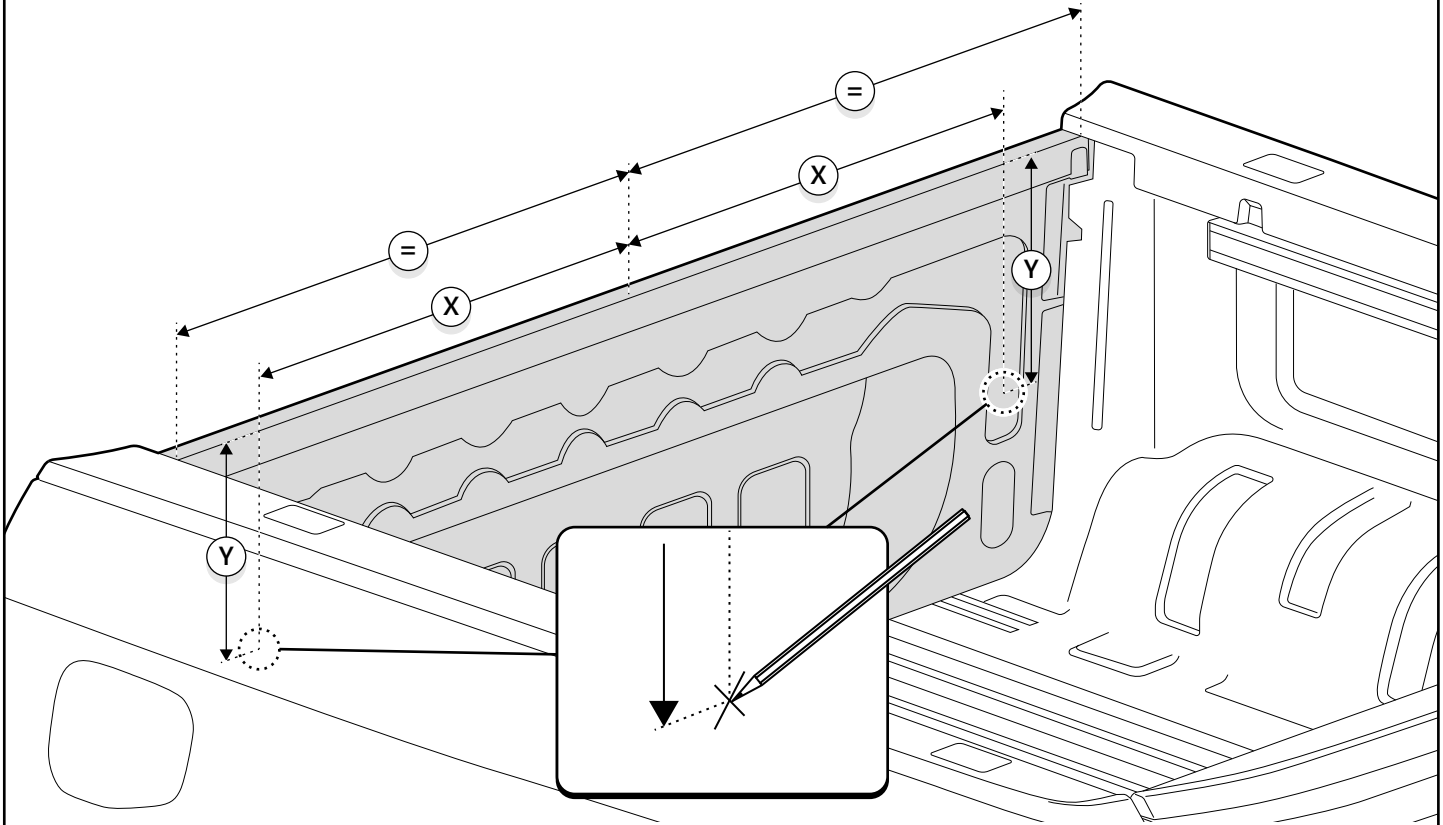

 **Ø 3,5mm**

 **Ø30 mm**

**52**

**!** ONLY WITHOUT LINER

**!** EUROPEAN MODEL

**X: 650 mm Y: 290 mm**

**!** ONLY WITHOUT LINER

**!** OTHER MODELS

**X: 580 mm Y: 290 mm**

**!** ONLY WITHOUT LINER

**!** ONLY WITHOUT LINER

**!** Rust Protection

**!** ONLY WITHOUT LINER

**!** ONLY WITHOUT LINER

**!** ONLY WITHOUT LINER

**!** Rust Protection