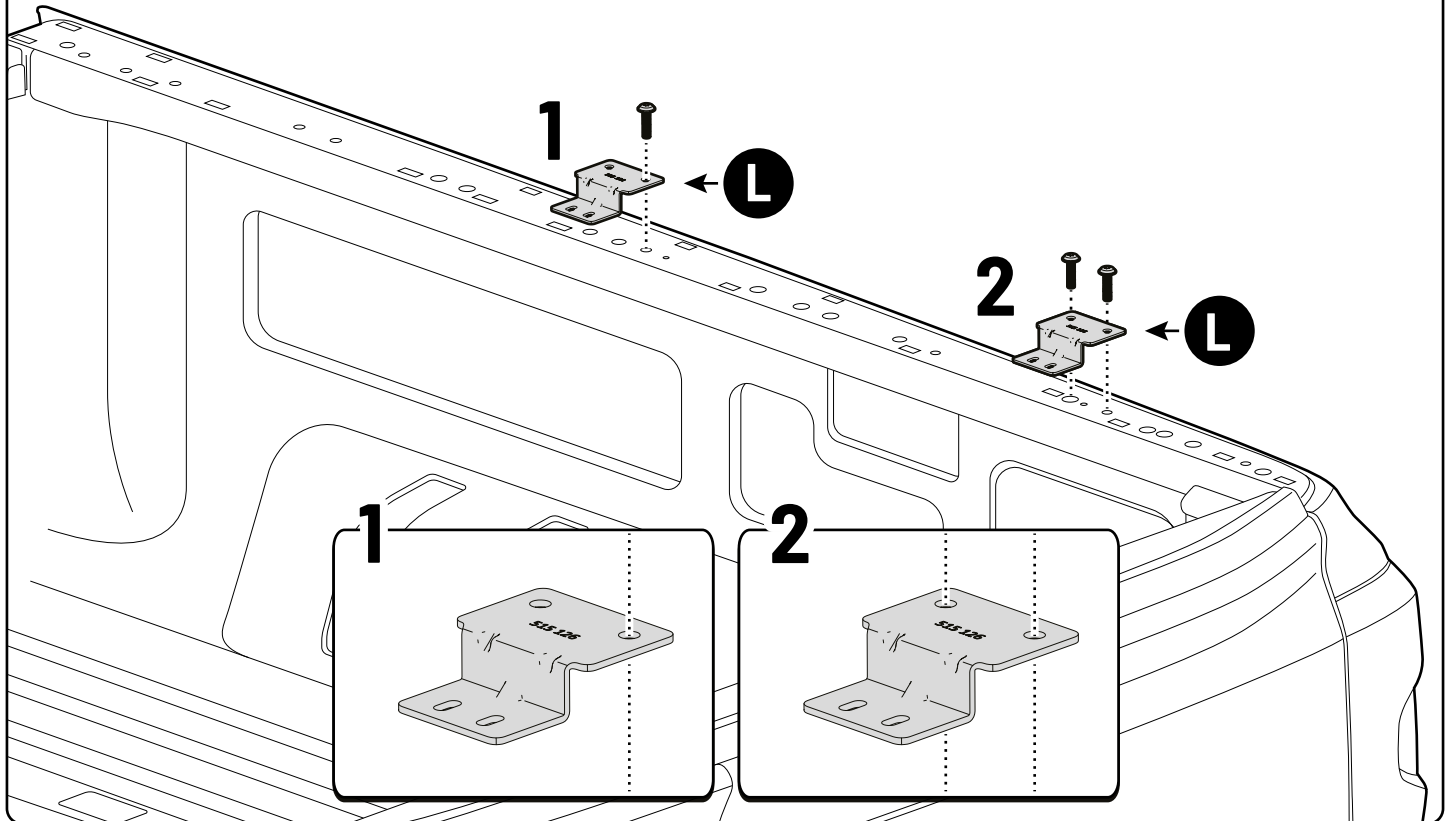

! WITHOUT SPORTS BAR ACCESSORY - RAP CAB

T40 13 mm 25 Nm