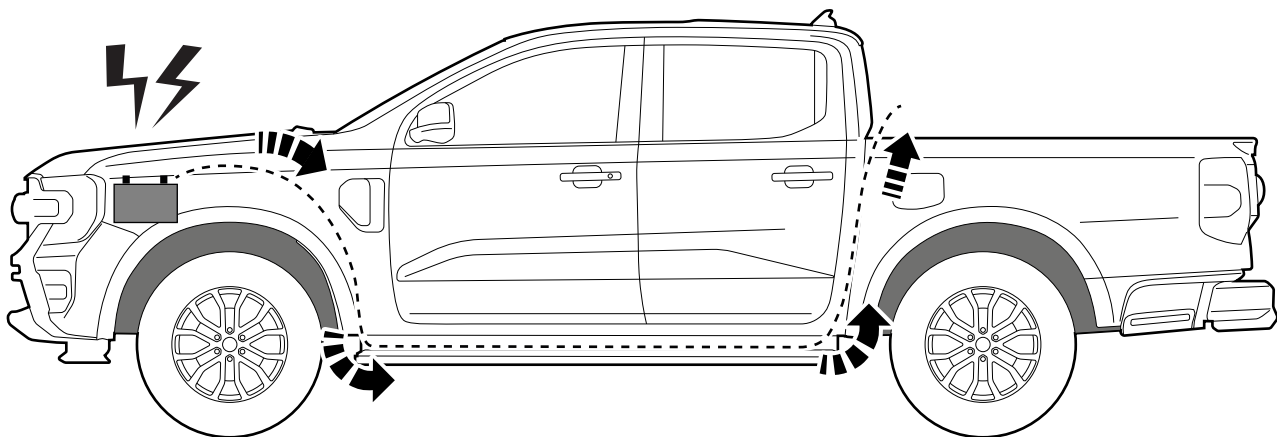

**!** ONLY WITHOUT LINER

A: 55 mm B: 380 mm

**!** ONLY WITHOUT LINER

**!** Rust Protection

**! ONLY TO BE INSTALLED BY AUTHORIZED PERSONNEL**

**Style / Life / Entry**

**Pan Americana**

**Aventura**