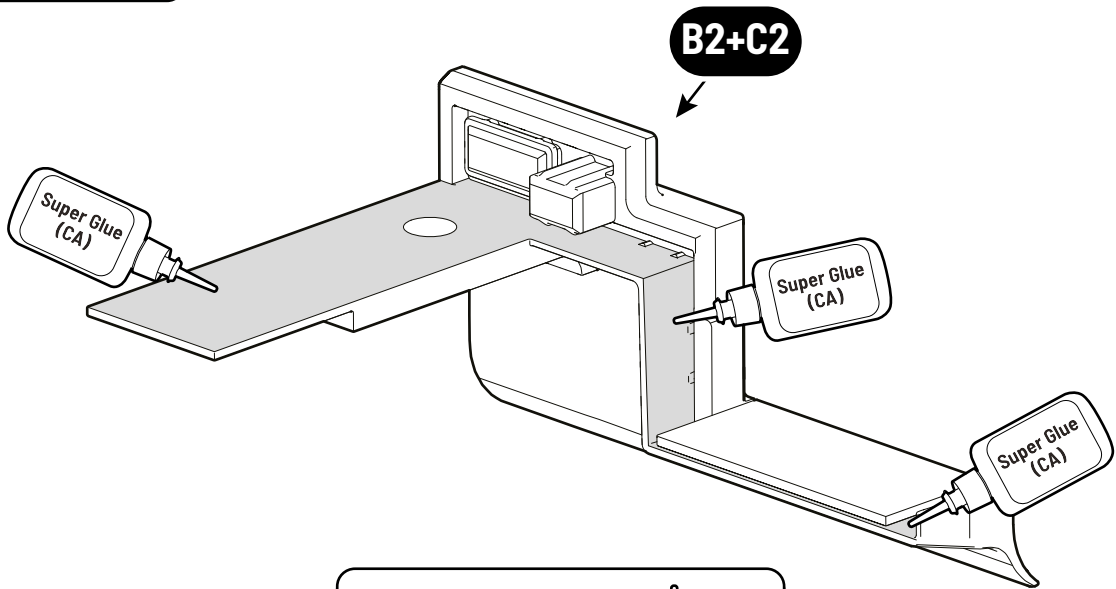

T40 13 mm 25 Nm

**! WITHOUT SPORTS BAR ACCESSORY - RAP CAB**

T40 13 mm 25 Nm

**!** ONLY FOR Style / Life / Entry

**!** ONLY FOR Style / Life / Entry

**Style / Life / Entry**

**Aventura**

 **Super Glue (CA)**