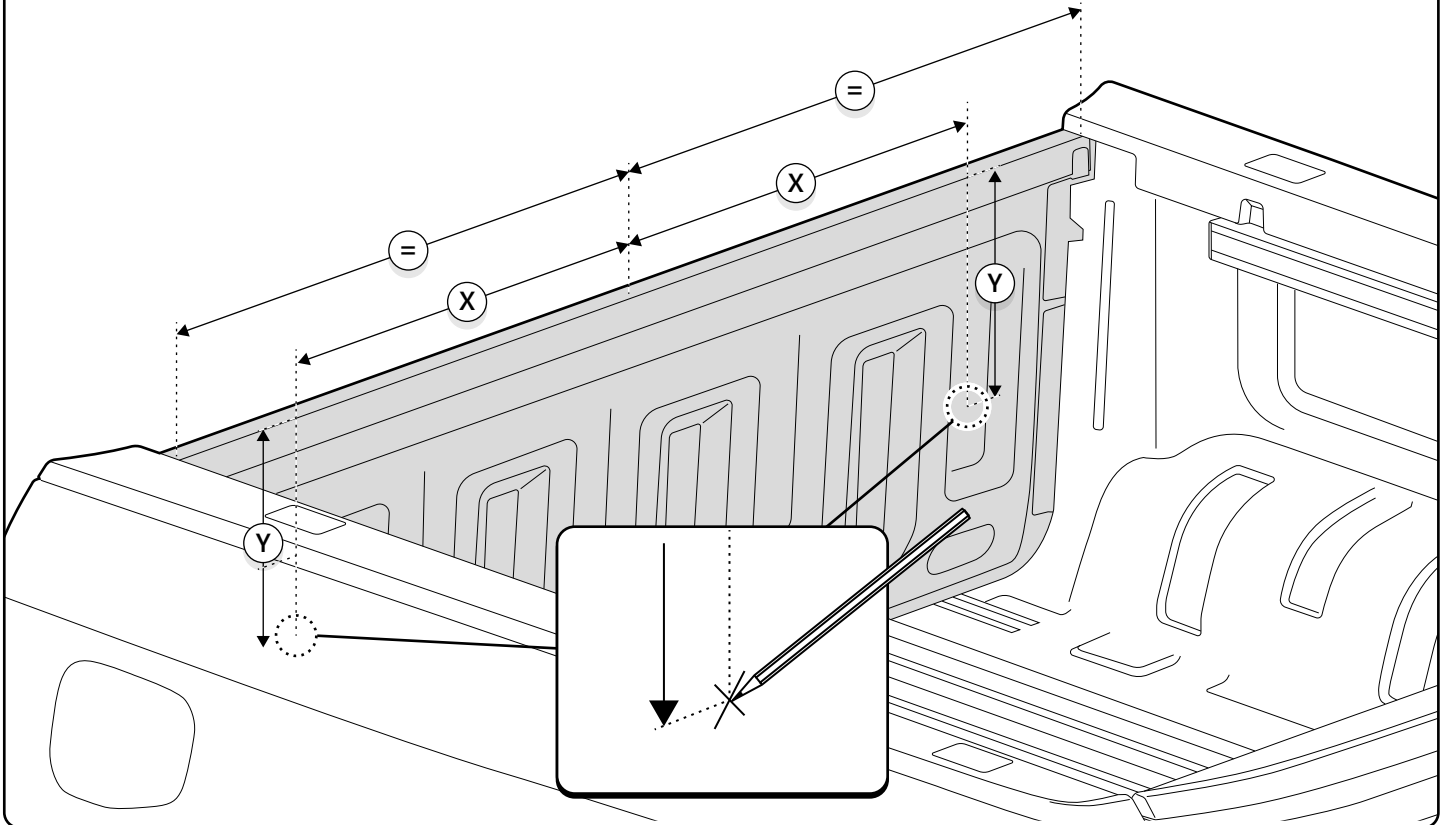

 **Ø 3,5mm**

 **Ø30 mm**

**52**

**!** ONLY WITHOUT LINER

**!** EUROPEAN MODEL

**X: 650 mm Y: 290 mm**

**!** ONLY WITHOUT LINER

**!** OTHER MODELS

**X: 580 mm Y: 290 mm**

**!** ONLY WITHOUT LINER

**!** ONLY WITHOUT LINER

**!** Rust Protection

**!** ONLY WITHOUT LINER

**!** ONLY WITHOUT LINER

**!** ONLY WITHOUT LINER

**!** Rust Protection