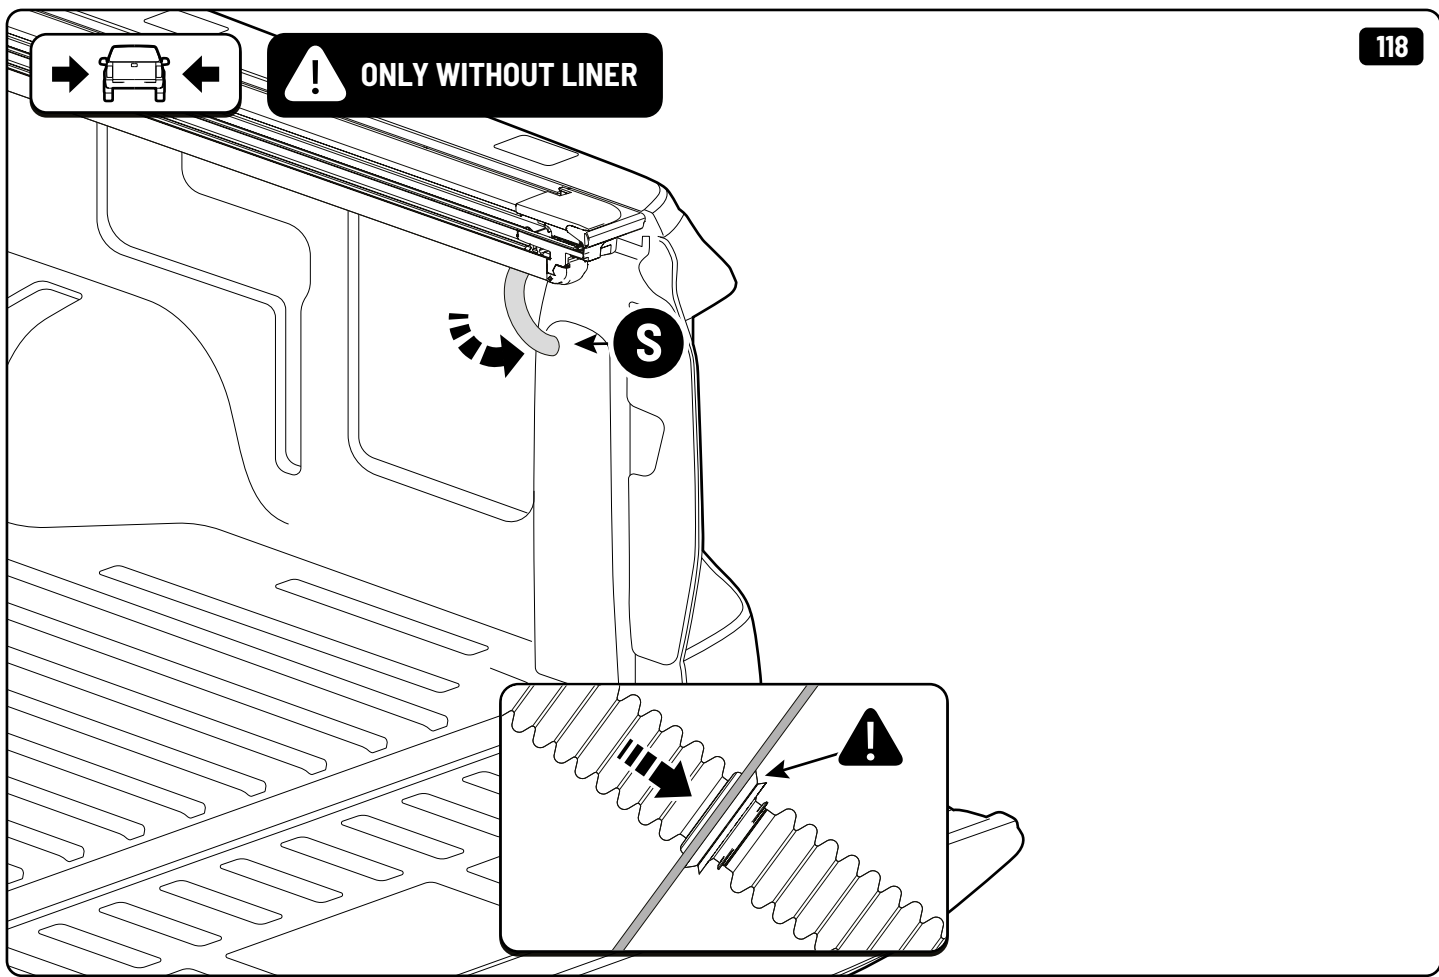

4,8 Nm

 T30 10 Nm

 T40 25 Nm

**!** ONLY WITHOUT LINER

**!** ONLY WITHOUT LINER

**! ONLY WITHOUT LINER**

 Reset

124