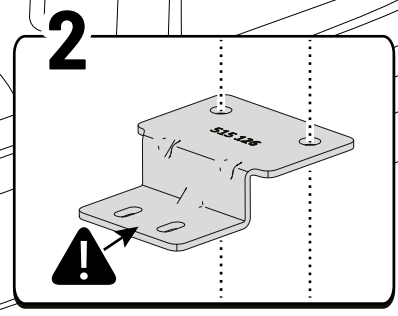

! Aventura - DOUBLE CAB

T40 13 mm 25 Nm