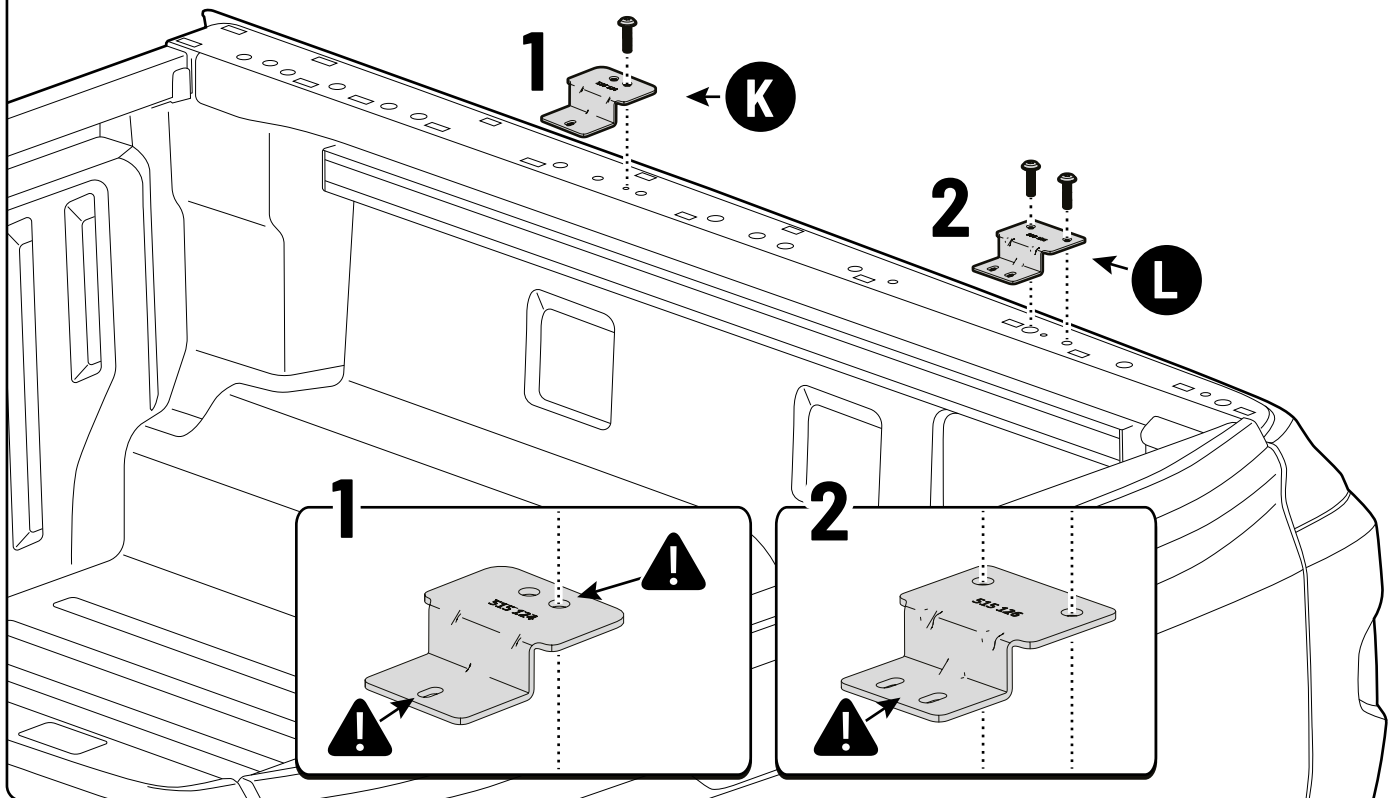

! Aventura - DOUBLE CAB

T40 13 mm 25 Nm