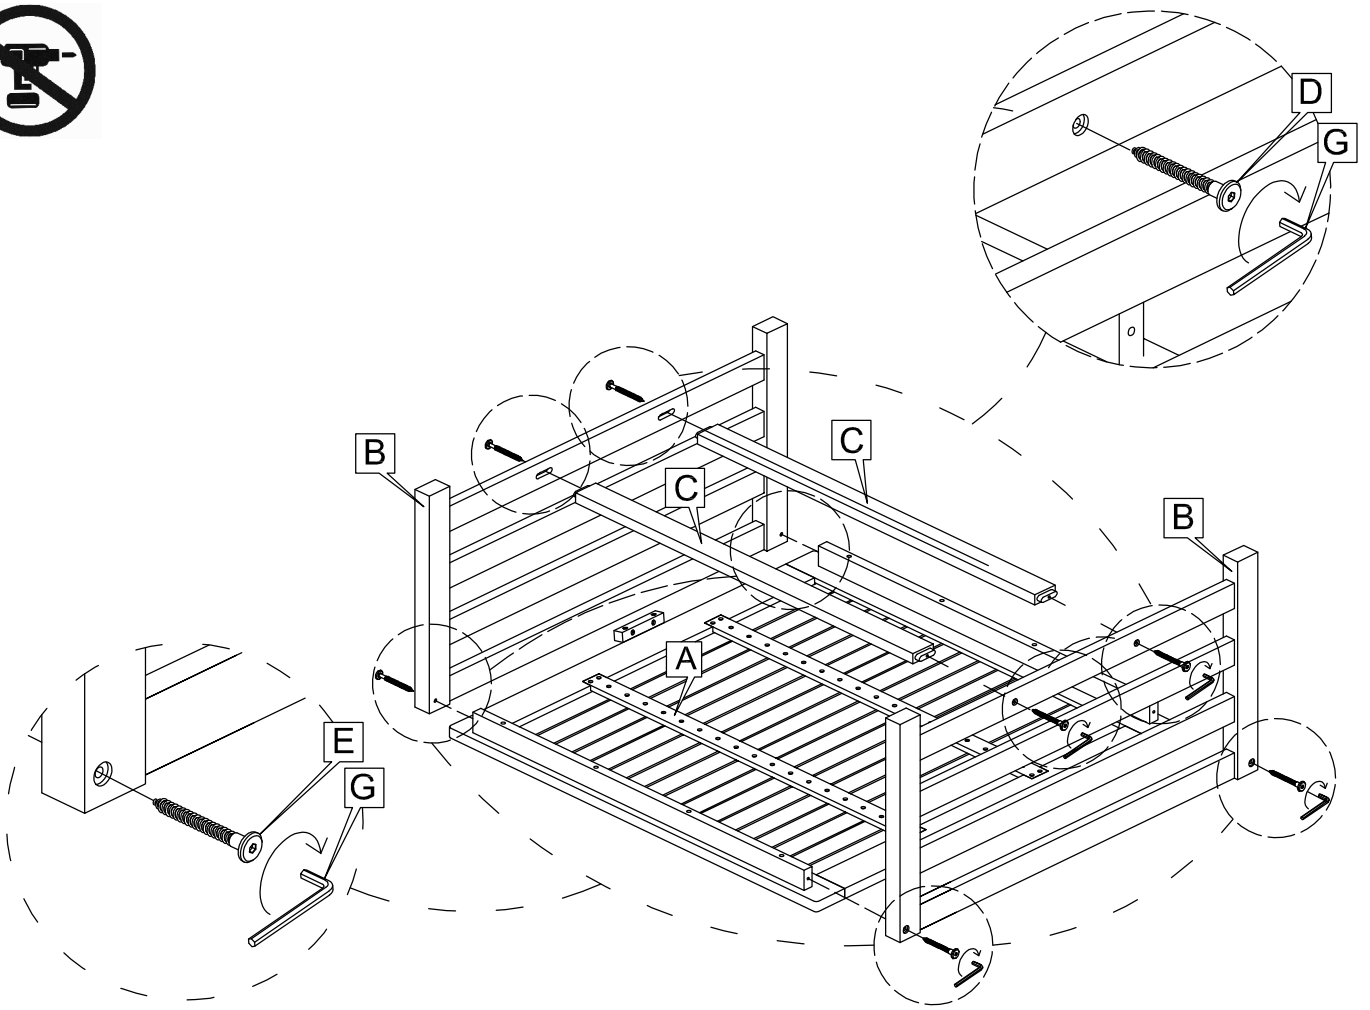

dibor

ASSEMBLY INSTRUCTION FOR Burbank Coffee Table

A(x1)

B(x2)

C(x2)

M6x70 mm

D(x4)

M7x70 mm

E(x4)

M4x30 mm

F(x4)

M4

G(x1)

1

2