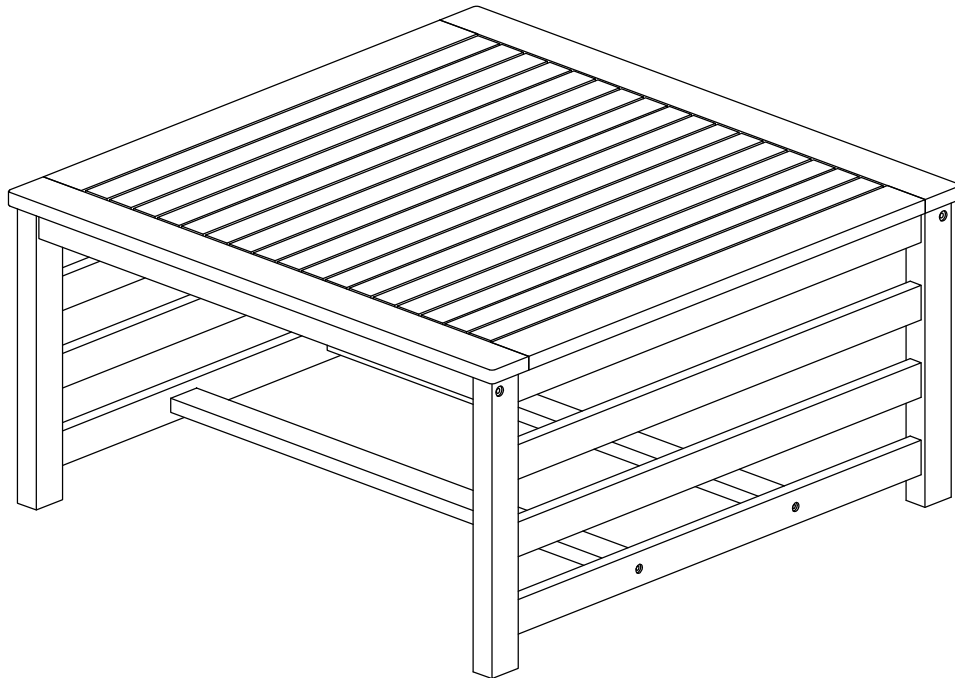

dibor

ASSEMBLY INSTRUCTION FOR Burbank Coffee Table

A(x1)

B(x2)

C(x2)

M6x70 mm

D(x4)

M7x70 mm

E(x4)

M4x30 mm

F(x4)

M4

G(x1)

1

2