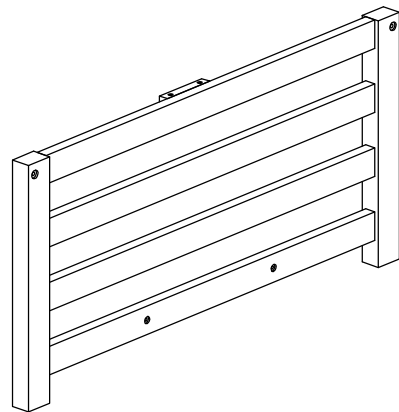

dibor

ASSEMBLY INSTRUCTION FOR Burbank Coffee Table

A(x1)

B(x2)

C(x2)

M6x70 mm

D(x4)

M7x70 mm

E(x4)

M4x30 mm

F(x4)

M4

G(x1)

1

2