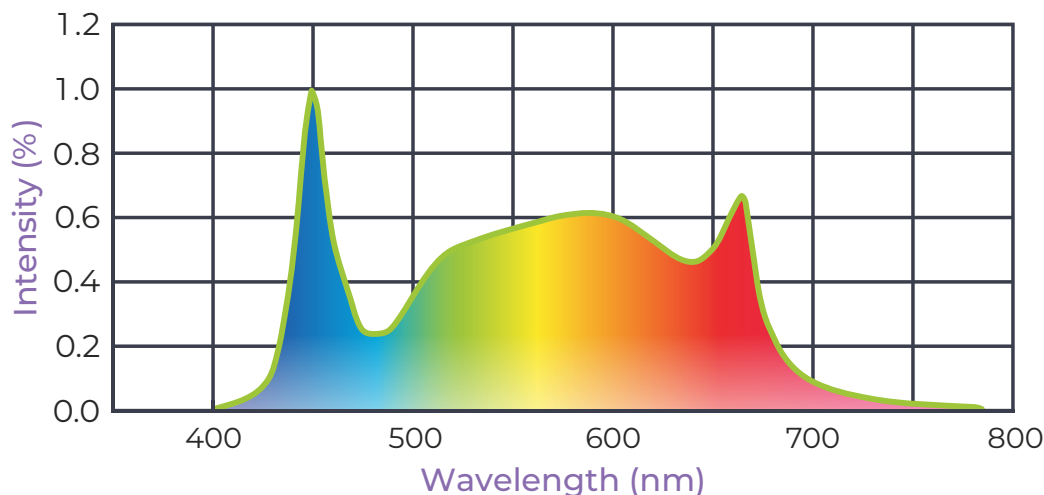

Active Grow Sun White Pro Spectrum Formula

PBAR Range (280-800 nm)

Plant Biologically Active Radiation

UV 280-400 nm	Blue 400-500 nm	Green 500-600 nm	Red 600-700 nm	Far-Red 700-750 nm	Infrared 750-800 nm
0%	25%	41%	32%	2%	0%