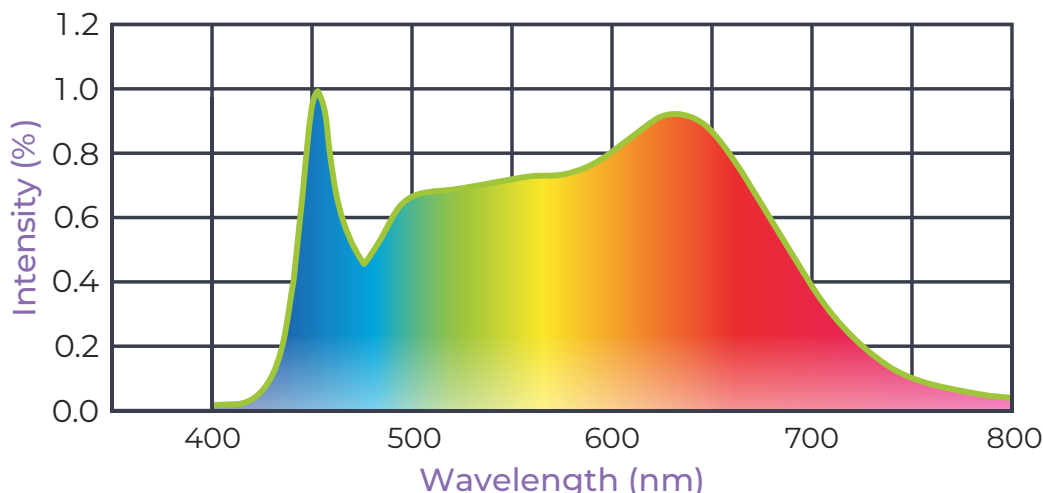

Active Grow Sun White Spectrum Formula

PBAR Range (280-800 nm) Plant Biologically Active Radiation

UV 280-400 nm	Blue 400-500 nm	Green 500-600 nm	Red 600-700 nm	Far-Red 700-750 nm	Infrared 750-800 nm
0%	19%	36%	38%	6%	1%