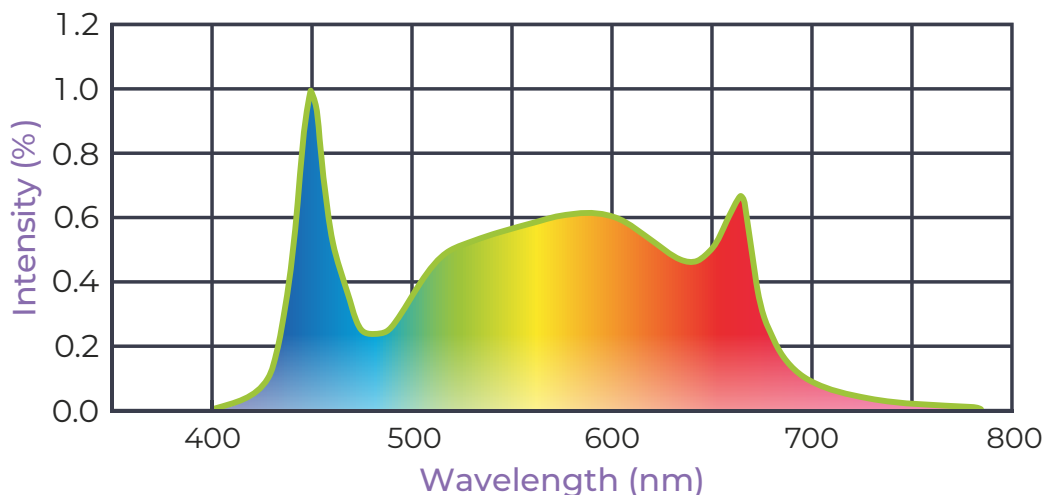

Blue 400-500 nm

Improves overall plant health and quality including taste, aroma, color and nutrition. Helps promote plant compactness and root development.

Green 500-600 nm

Increases overall plant photosynthetic efficiency and penetrates the canopy to encourage growth of lower leaves. Makes detecting issues like pests and disease on plants easier to see.

Red 600-700 nm

Promotes plant photosynthesis and increased biomass. Essential for leaf expansion and stem growth. Helps regulate plant flowering, photoperiod and germination.

Far-Red 700-750 nm

Promotes expansion and stretching of leaves and stems. Penetrates the canopy to encourage growth of lower leaves. When used with 660-680 nm wavelengths, plant photosynthesis rates increase via the Emerson effect.