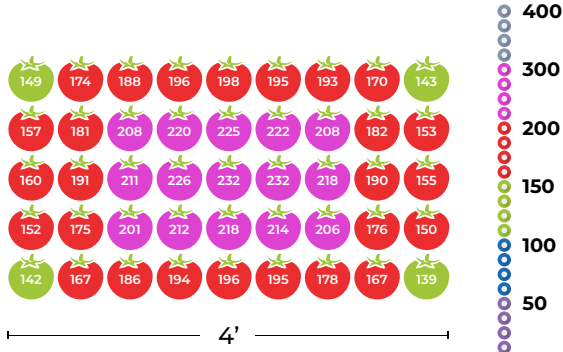

T5 HO 2.0 4FT 4 LAMP LED GROW LIGHT

PPFD Coverage (280-800 nm)

Walden Tent 2'x4'

24" Hanging Height

Average: 188 $\mu\text{mol}/\text{m}^2/\text{s}$