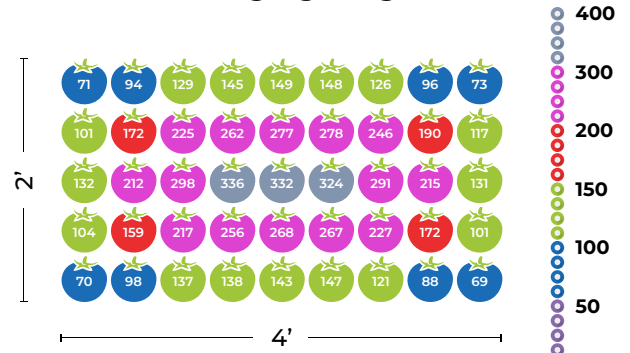

12" Hanging Height

Average: 177 $\mu\text{mol}/\text{m}^2/\text{s}$

PPFD readings were taken using Active Grow 25W T5 HO Ballast Bypass 4FT LED Grow Lamps in Sun White Spectrum and an Apogee Extended Range PFD Sensor. Test results do not include reflective surfaces or adjacent lights.

SPECIFICATIONS	T5 HO 2.0 4FT 4 LAMP LED GROW LIGHT
Model number	AG/T5HO4FIX/4FT/PS
Base	G5
Power	100W (Active Grow 25W T5 HO 4FT LED lamps)
Amperage	0.83A (Active Grow 25W T5 HO 4FT LED lamps)
Input voltage	120-277V 50-60Hz
Spectrum	Sun White Pro Spectrum
CRI	88 (typical)
Dimensions (l x w x h)	46.5"x12.5"x1.7" (1181x318x43mm)
Weight	5.6 lbs (2.5 kg)
Cord length	6' / 183cm
Daisy chain capable	Yes (max 3 fixtures @120V / 4@208V / 5@240V / 6@277V)
Dual on-off switches	Yes
Dimmable	No
Warranty	3 years
Certifications	ETL
Optional accessories	240V plug adapter

* Savings per fixture based on $0.12 / kW energy cost and 18 hrs / day lamp usage. 4x58.5W fluorescent lamps with 15,000-hour lifetimes. 4x25W LED lamps with 30,000-hour lifetimes.

Note: This fixture is for use with Active Grow T5 HO Ballast Bypass 4FT LED Lamps only. Fluorescent lamps may not be used with this fixture as it does not contain ballasts.