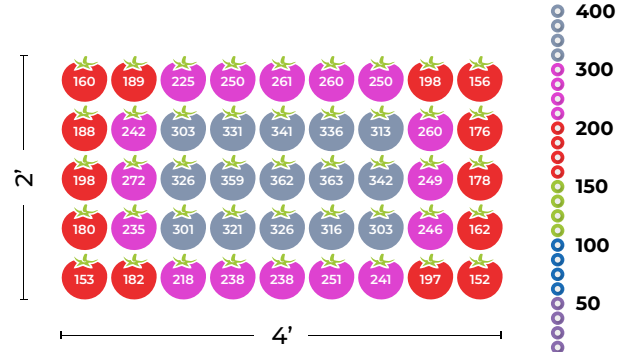

12" Hanging Height

Average: 252 $\mu\text{mol}/\text{m}^2/\text{s}$

PPFD readings were taken in an Active Grow Walden Tent 2'x4' using Active Grow 25W T5 HO Ballast Bypass 4FT LED Grow Lamps in Sun White Spectrum and an Apogee Extended Range PFD Sensor.