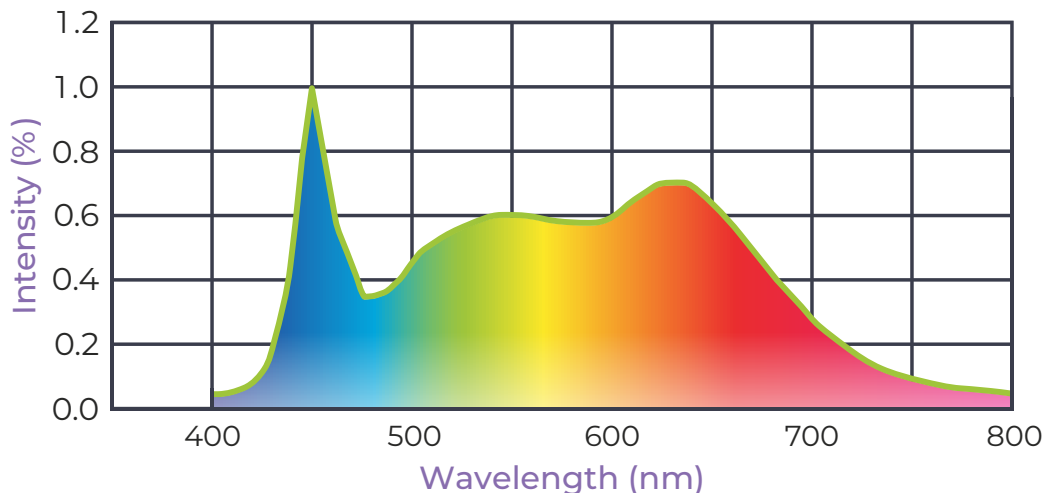

Active Grow Sun White Pro Spectrum Formula

PBAR Range (280-800 nm)

Plant Biologically Active Radiation

UV 280-400 nm	Blue 400-500 nm	Green 500-600 nm	Red 600-700 nm	Far-Red 700-750 nm	Infrared 750-800 nm
0%	23%	36%	36%	4%	1%