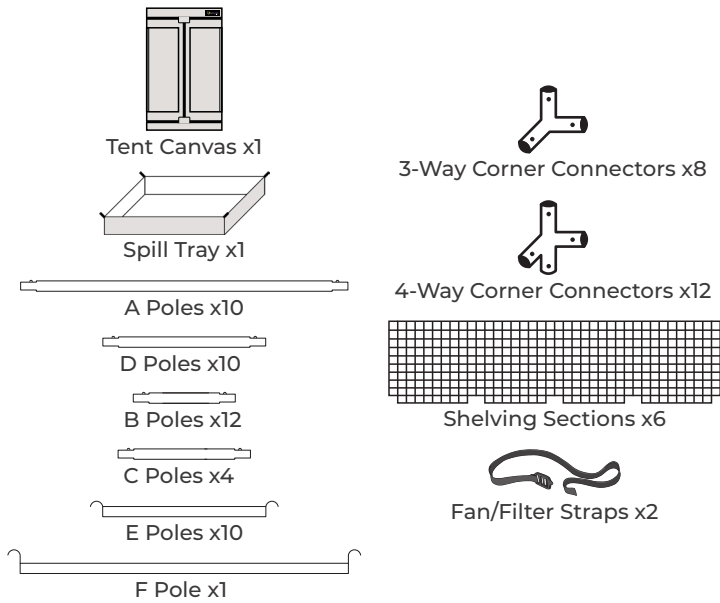

Innovative Vapor Tabs direct humidity buildup on the tent interior straight into the spill tray, preventing leaking through the tent floor and creating a contaminated space.

Infinity View Front Windows

Extra-large front viewing windows let growers check on plants without disturbing humidity or temperature. Window covers roll back and secure with velcro straps.

3-Tier Walden Grow Tent Features

Heavy Duty Zippers

Max Strength Shelves

EcoWhite PEVA Liner

Dual-Cinching Ports

Solid Locking Frame

Innovative Vapor Tabs

Grow-It-All 3-Tier Walden White LED Grow Tent Kit

3-Tier Walden Grow Tent Contents

Installation is quick, simple and requires no tools. Tent may be cleaned using soap and water or other standard hydroponic sanitizers.

Grow-It-All LED Grow Light Kit Contents

Integrated Dual T8 4FT LED Grow Light

- Kit includes 3 fixtures with 120V power/daisy chain cables
- Sun White Pro Spectrum
- Built-in on-off switch
- Up to 12 fixtures can be daisy chained together on a single circuit
- 40,000-hour lifetime and a 3-year warranty