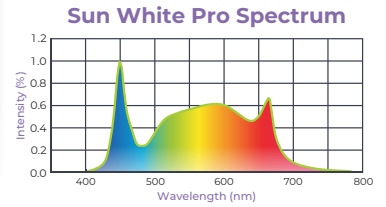

Grow-It-All 3-Tier Walden White LED Grow Tent Kit