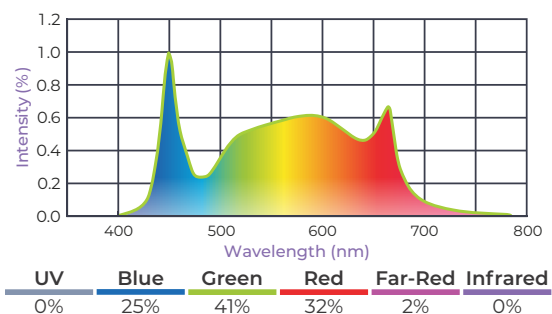

Sun White Pro Spectrum

Our most professional grade production spectrum and a game changer for commercial facilities is formulated with higher blue light content and dedicated 660 nm (red) wavelengths to promote healthy vegetative growth, root development, tight internodal spacing, phytochemical production and increased flavonoid content.