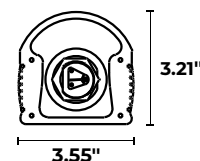

Daisy Chain Connection

Product Dimensions

Grow lights connect end-to-end or via daisy-chain cables to create seamless rows of supplemental lighting. Both methods provide power and dimming to daisy-chained fixtures.

SPECIFICATIONS*		125W STEALTH UNDER CANOPY 4FT LED GROW LIGHT	
Model number	AG/125SUC/FR/4FT/480V		
Power	125 watts		
Input voltage	277-480V 50-60Hz		
Amperage	277V (0.45A) / 347V (0.36A) / 480V (0.26A)		
Rated power factor	>0.95		
Beam angle	120°		
PPF output (400-700 nm)	353 µmol/s		
PBAR output (280-800 nm)	360 µmol/s		
PPF efficacy (400-700 nm)	2.80 µmol/J		
PBAR efficacy (280-800 nm)	2.86 µmol/J		
Spectrum	Sun White Pro + Red Spectrum		
CRI	96 (typical)		
Dimensions (l x w x h)	45.27"x3.55"x3.21" (1150x90x82mm)		
Weight	5.95 lbs (2.7 kg)		
Dimmable	0-10V hardwire / Smart controller		
Daisy chain capable	Yes (max 17 fixtures @277V / max 20 fixtures @347V / max 30 fixtures @480V)		
Daisy chainable power	Yes		
Daisy chainable dimming	Yes		
Smart controller compatible	Yes		
IP rating	IP66		
Max ambient temp.	95°F / 35°C		
Heat load	427 BTU/hr		
THD	<20%		
Lifetime	50,000 hours		
Warranty	5 years		
Certifications	ETL (pending), DLC (pending)		
Accessories	10' (3m) power cord with 8.2' (2.5m) integrated RJ12 dimming cable, 3' (0.9m) power & dimming daisy-chain cable, controller splitter, Y-legs (15.29" H), adjustable legs (11-20" H)		