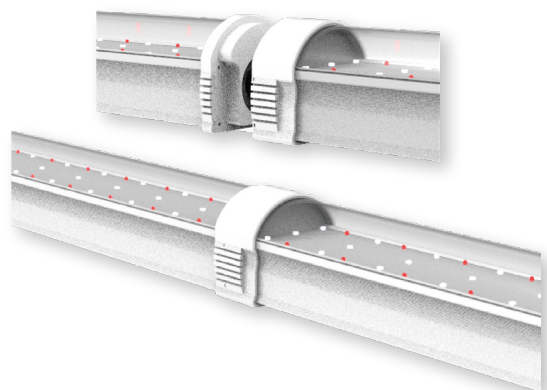

Red 600-700 nm

Promotes plant photosynthesis and increased biomass. Essential for leaf expansion and stem growth. Helps regulate plant flowering, photoperiod and germination.

Far-Red 700-750 nm

Promotes expansion and stretching of leaves and stems. Penetrates the canopy to encourage growth of lower leaves. When used with 660-680 nm wavelengths, plant photosynthesis rates increase via the Emerson effect.

Daisy Chain Connection

Product Dimensions

Grow lights connect end-to-end or via daisy-chain cables to create seamless rows of supplemental lighting. Both methods provide power and dimming to daisy-chained fixtures.

SPECIFICATIONS*		125W STEALTH UNDER CANOPY 4FT LED GROW LIGHT	
Model number	AG/125SUC/FR/4FT/480V		
Power	125 watts		
Input voltage	277-480V 50-60Hz		
Amperage	277V (0.45A) / 347V (0.36A) / 480V (0.26A)		
Rated power factor	>0.95		
Beam angle	120°		
PPF output (400-700 nm)	353 µmol/s		
PBAR output (280-800 nm)	360 µmol/s		
PPF efficacy (400-700 nm)	2.80 µmol/J		
PBAR efficacy (280-800 nm)	2.86 µmol/J		
Spectrum	Sun White Pro + Red Spectrum		
CRI	96 (typical)		
Dimensions (l x w x h)	45.27"x3.55"x3.21" (1150x90x82mm)		
Weight	5.95 lbs (2.7 kg)		
Dimmable	0-10V hardwire / Smart controller		
Daisy chain capable	Yes (max 17 fixtures @277V / max 20 fixtures @347V / max 30 fixtures @480V)		
Daisy chainable power	Yes		
Daisy chainable dimming	Yes		
Smart controller compatible	Yes		
IP rating	IP66		
Max ambient temp.	95°F / 35°C		
Heat load	427 BTU/hr		
THD	<20%		
Lifetime	50,000 hours		
Warranty	5 years		
Certifications	ETL (pending), DLC (pending)		
Accessories	10' (3m) power cord with 8.2' (2.5m) integrated RJ12 dimming cable, 3' (0.9m) power & dimming daisy-chain cable, controller splitter, Y-legs (15.29" H), adjustable legs (11-20" H)		