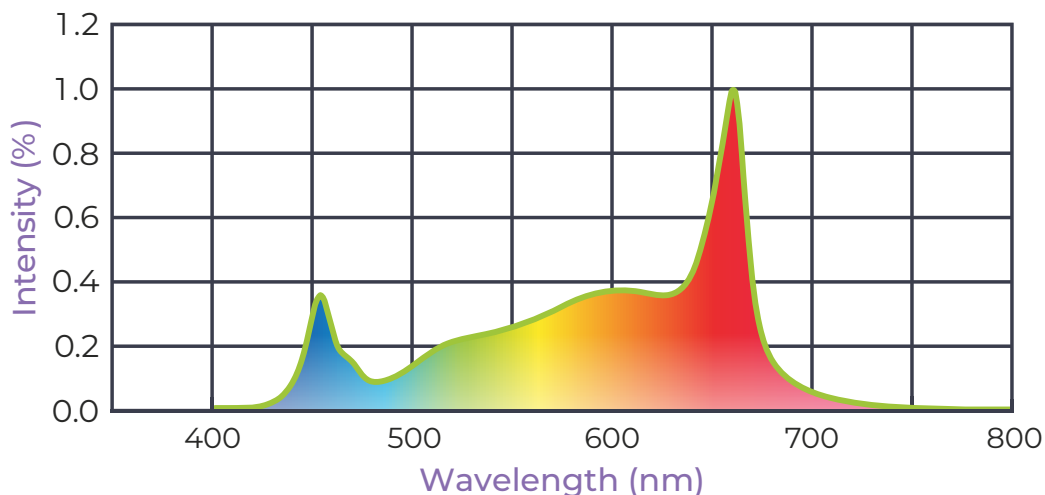

Sun White Pro + Red Spectrum

Ideal for veg and flowering stages, this full spectrum light features increased red light for healthy lower canopy bud development and a high CRI 96 for easy visual plant maintenance.

Active Grow Sun White Pro + Red Spectrum Formula

PBAR Range (280-800 nm)

Plant Biologically Active Radiation

UV 280-400 nm	Blue 400-500 nm	Green 500-600 nm	Red 600-700 nm	Far-Red 700-750 nm	Infrared 750-800 nm
0%	11%	32%	55%	2%	0%