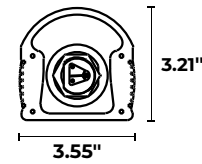

Daisy Chain Connection

Product Dimensions

Grow lights connect end-to-end or via daisy-chain cables to create seamless rows of supplemental lighting. Both methods provide power and dimming to daisy-chained fixtures.

SPECIFICATIONS*		125W STEALTH UNDER CANOPY 4FT LED GROW LIGHT
Model number	AG/125SUC/FR/4FT/277V	
Power	125 watts	
Input voltage	120-277V 50-60Hz	
Amperage	120V (1.04A) / 240V (0.52A) / 277V (0.45A)	
Rated power factor	>0.95	
Beam angle	120°	
PPF output (400-700 nm)	353 µmol/s	
PBAR output (280-800 nm)	360 µmol/s	
PPF efficacy (400-700 nm)	2.80 µmol/J	
PBAR efficacy (280-800 nm)	2.86 µmol/J	
Spectrum	Sun White Pro + Red Spectrum	
CRI	96 (typical)	
Dimensions (l x w x h)	45.27"x3.55"x3.21" (1150x90x82mm)	
Weight	5.95 lbs (2.7 kg)	
Dimmable	0-10V hardwire / Smart controller	
Daisy chain capable	Yes (max 7 fixtures @120V / max 15 fixtures @240V / max 17 fixtures @277V)	
Daisy chainable power	Yes	
Daisy chainable dimming	Yes	
Smart controller compatible	Yes	
IP rating	IP66	
Max ambient temp.	95°F / 35°C	
Heat load	427 BTU/hr	
THD	<20%	
Lifetime	50,000 hours	
Warranty	5 years	
Certifications	ETL (pending), DLC (pending)	
Accessories	10' (3m) power cord with 8.2' (2.5m) integrated RJ12 dimming cable, 3' (0.9m) power & dimming daisy-chain cable, controller splitter, Y-legs (15.29" H), adjustable legs (11-20" H)	