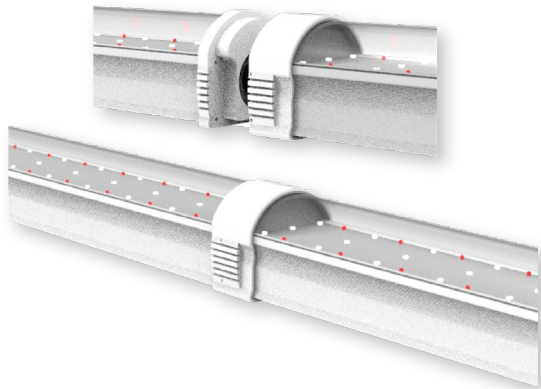

Red 600-700 nm

Promotes plant photosynthesis and increased biomass. Essential for leaf expansion and stem growth. Helps regulate plant flowering, photoperiod and germination.

Far-Red 700-750 nm

Promotes expansion and stretching of leaves and stems. Penetrates the canopy to encourage growth of lower leaves. When used with 660-680 nm wavelengths, plant photosynthesis rates increase via the Emerson effect.

Daisy Chain Connection

Product Dimensions

Grow lights connect end-to-end or via daisy-chain cables to create seamless rows of supplemental lighting. Both methods provide power and dimming to daisy-chained fixtures.

SPECIFICATIONS*		125W STEALTH UNDER CANOPY 4FT LED GROW LIGHT
Model number	AG/125SUC/FR/4FT/277V	
Power	125 watts	
Input voltage	120-277V 50-60Hz	
Amperage	120V (1.04A) / 240V (0.52A) / 277V (0.45A)	
Rated power factor	>0.95	
Beam angle	120°	
PPF output (400-700 nm)	353 µmol/s	
PBAR output (280-800 nm)	360 µmol/s	
PPF efficacy (400-700 nm)	2.80 µmol/J	
PBAR efficacy (280-800 nm)	2.86 µmol/J	
Spectrum	Sun White Pro + Red Spectrum	
CRI	96 (typical)	
Dimensions (l x w x h)	45.27"x3.55"x3.21" (1150x90x82mm)	
Weight	5.95 lbs (2.7 kg)	
Dimmable	0-10V hardwire / Smart controller	
Daisy chain capable	Yes (max 7 fixtures @120V / max 15 fixtures @240V / max 17 fixtures @277V)	
Daisy chainable power	Yes	
Daisy chainable dimming	Yes	
Smart controller compatible	Yes	
IP rating	IP66	
Max ambient temp.	95°F / 35°C	
Heat load	427 BTU/hr	
THD	<20%	
Lifetime	50,000 hours	
Warranty	5 years	
Certifications	ETL (pending), DLC (pending)	
Accessories	10' (3m) power cord with 8.2' (2.5m) integrated RJ12 dimming cable, 3' (0.9m) power & dimming daisy-chain cable, controller splitter, Y-legs (15.29" H), adjustable legs (11-20" H)	