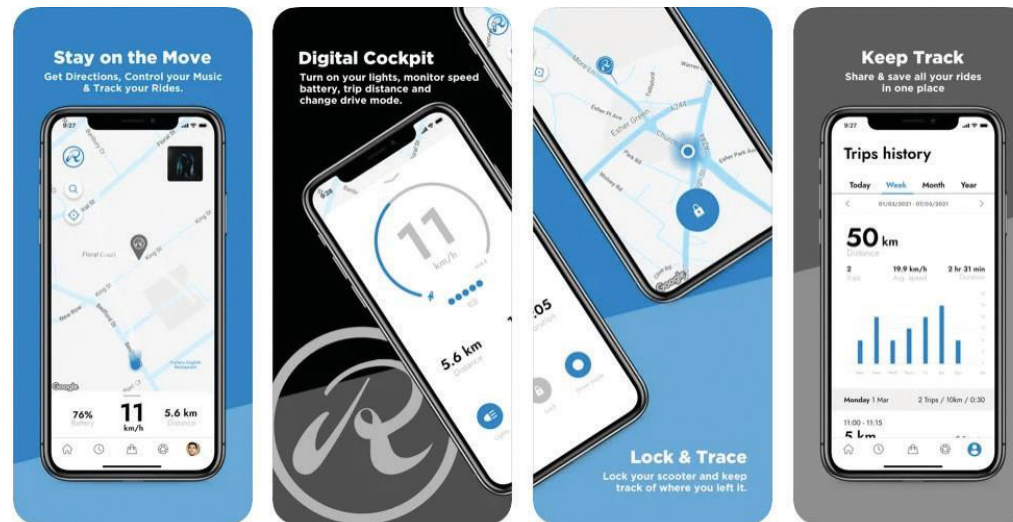

# Images

# Companion app

## User Friendly

RS2 has a companion app which you can use to lock the scooter, track rides and more. It also comes with front and rear LED lights as well as an LED display showing speed, battery range and driving mode.

# Scooter Specifications

Unfolded size	1131x170x1181mm
Folded size	1131x170x485mm
Max range	28 miles (45km)
Max speed	15.5 mph (25km/h)
Tyre size	10 inch pneumatic air tyre - with inner tube
Tyre pressure	35 P.S.I (2.41 Bar)
Net weight	15.7kg
Frame material	Aviation aluminum alloy
Motor power	350W - 36V motor - 700W peak capacity
Head light	LED
Tail light	LED
Charger parameters	DC42V/2A
Climbing angle	15°
Waterproof level	IPX4
Charging time	Approx. 4 hours
Maximum load	120kg
Hook load	10kg
Battery	8.7AH Battery
Battery safety	Anti-fire battery case
Driving modes	3 (beginner, eco, sport)