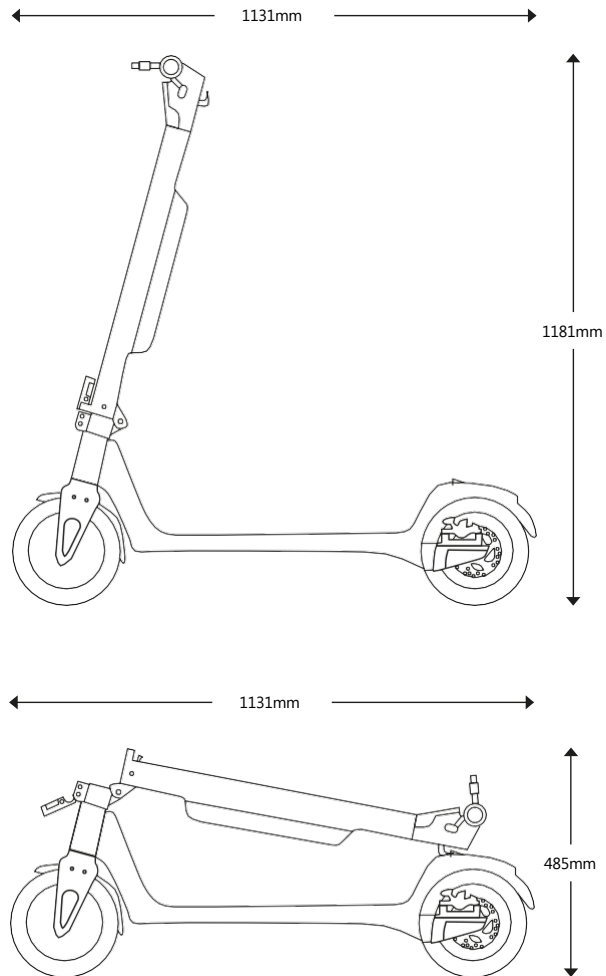

RS2 has a powerful 350W motor combined with a long range detachable battery with a maximum range of 25km. It is also equipped with E-ABS and a disk brake dual braking system. The frame is made from strong Aircraft grade aluminium.

# Scooter Specifications

Unfolded size	1131x170x1181mm
Folded size	1131x170x485mm
Max range	28 miles (45km)
Max speed	15.5 mph (25km/h)
Tyre size	10 inch pneumatic air tyre - with inner tube
Tyre pressure	35 P.S.I (2.41 Bar)
Net weight	15.7kg
Frame material	Aviation aluminum alloy
Motor power	350W - 36V motor - 700W peak capacity
Head light	LED
Tail light	LED
Charger parameters	DC42V/2A
Climbing angle	15°
Waterproof level	IPX4
Charging time	Approx. 4 hours
Maximum load	120kg
Hook load	10kg
Battery	8.7AH Battery
Battery safety	Anti-fire battery case
Driving modes	3 (beginner, eco, sport)