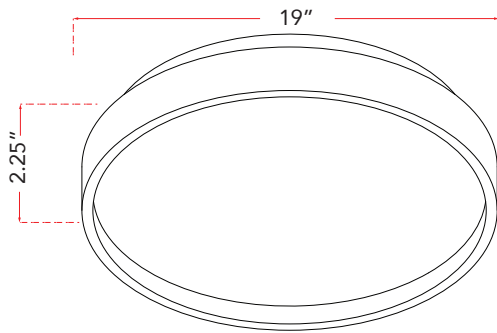

ABRA MODEL 30054FM-WH

19" Low Profile Flushmount with Soft Uplight

FAMILY NAME Tambourine

UPC 00810035192188

FIXTURE MATERIAL

Frame Material	Finishes Available	Diffuser Type	Diffuser Finish
Acrylic	BL-Black WH-White	Acrylic	Frosted

DIMENSIONS IN INCHES

Fixture			Mounting Plate
Diameter	Height	o.a.h	Diameter
19	2.25	5	10

CERTIFICATION

Label	Location	Rating
cETLus	Ceiling	Damp Location

LAMPING

Lamp Type	Lamp qty	Wattage	Max Wattage	Base	Kelvin	CRI	Initial Lumen's	Delivered Lumen's	Voltage
LED	1	40w	40w	Module	3000k	90	3400	2380 estimated	120v