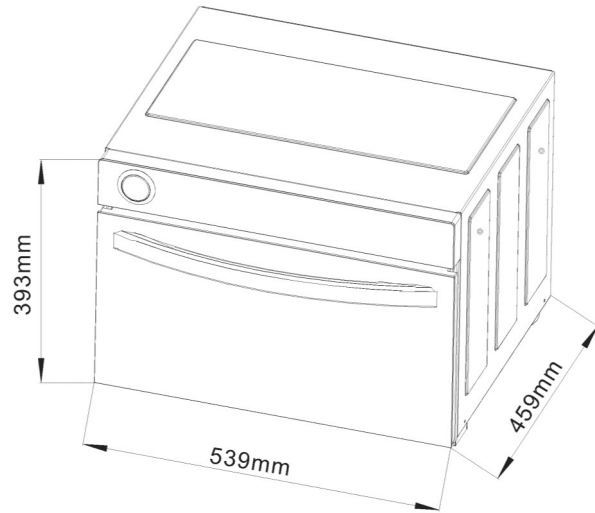

### Product Specifications \*

Finish—Exterior	Full white glass
Finish— Interior	Full stainless steel
Dimensions	539 x 393 x 459mm
Capacity	33L
Power Source	Electricity 10amp plug in
Standard Accessories	2 x stainless steel racks 1 x stainless steel perforated tray 1 x stainless steel solid tray
Levels	3 Levels
Features	Tabletop plug-in design—able to fit into most microwave cabinets Extra large oven capacity Digital touch LED controls Water reservoir can be topped up during use Patented built-in water reservoir and filling mechanism Warning alarm when reservoir is full or near empty Water reservoir drains automatically via flip-out spout Over-heating protection system
Warranty	3 years