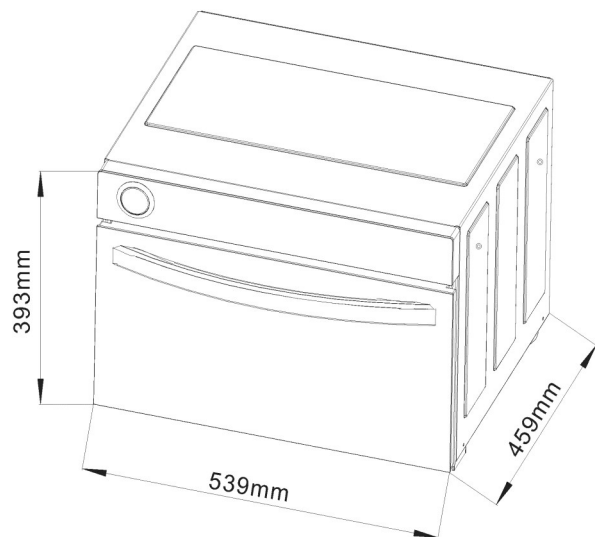

Built in Steam Oven — SO633BBFS

Product Specifications *

Finish—Exterior	Full black glass
Finish— Interior	Full stainless steel
Dimensions	539 x 393 x 459mm
Capacity	33L
Power Source	Electricity 10amp plug in
Standard Accessories	2 x stainless steel racks 1 x stainless steel perforated tray 1 x stainless steel solid tray
Levels	3 Levels
Features	Tabletop plug-in design—able to fit into most microwave cabinets Extra large oven capacity Digital touch LED controls Water reservoir can be topped up during use Patented built-in water reservoir and filling mechanism Warning alarm when reservoir is full or near empty Water reservoir drains automatically via flip-out spout Over-heating protection system
Warranty	3 years