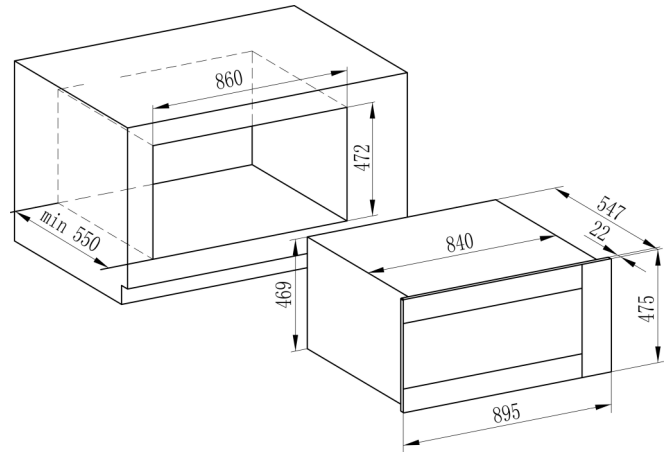

## Built in 900mm Oven – OV908DS

### Product Specifications \*

Finish—Exterior	Fingerprint resistant stainless steel Triple-glazed cool touch door
Finish—Interior	High-grade, easy-clean enamel
Dimensions	895 (h) X 475 (w) X 547mm (d) - product
Capacity	75L
Power Source	Electricity 15amp plug in
Functions	
Standard Accessories	1 x telescopic rail 1 x telescopic rack 1 x baking tray 1 x grill insert 1 x tray handle 1 x multiple skewer rotisserie
Features	8 cooking functions Rotisserie Programmable digital timer (up to 23 hours 59 minutes) Digital Clock Digital Thermostat Removable cool touch triple glazed glass door
Warranty	3 years