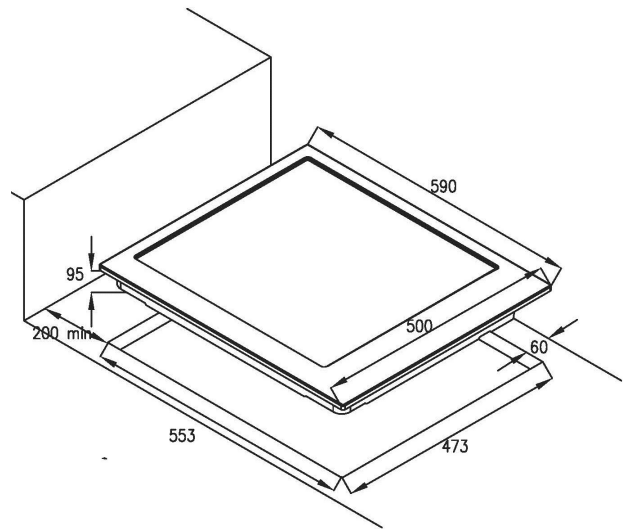

Gas Cooktop 600mm — GC604MSFC

Product Specifications *

Finish	Stainless steel
Dimensions	590 x 500 mm
Power Source	Natural Gas / LPG
Trivets	Cast iron trivets
Burners	Triple ring wok burner (3.6kW) 2 x semi rapid burner (1.75kW) Auxiliary burner (1.0kW)
Controls	Side controls
Features	Flame failure devices Italian SABAF burners Wok trivet Automatic under knob ignition All trivets, burner caps and knobs are removable and dishwasher safe
Warranty	3 years

*Specifications and product size may change without notice. Shinda International is not responsible for any errors or omissions.

All dimensions and images are for illustrative purposes and cut-outs should be based on physical product measurements.