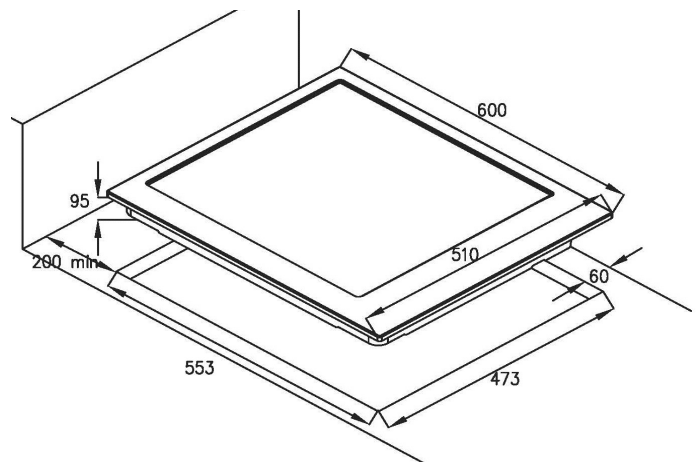

Gas Cooktop 600mm — GC604MBFC

Product Specifications *

Finish	Black glass
Dimensions	600 x 510 mm
Power Source	Natural Gas / LPG
Trivets	Cast iron trivets
Burners	Triple ring wok burner (3.6kW) 2 x semi rapid burner (1.75kW) Auxiliary burner (1.0kW)
Controls	Side controls
Features	Flame failure devices Italian SABAF burners Wok trivet Automatic under knob ignition All trivets, burner caps and knobs are removable and dishwasher safe
Warranty	3 years

*Specifications and product size may change without notice. Shinda International is not responsible for any errors or omissions.

All dimensions and images are for illustrative purposes and cut-outs should be based on physical product measurements.