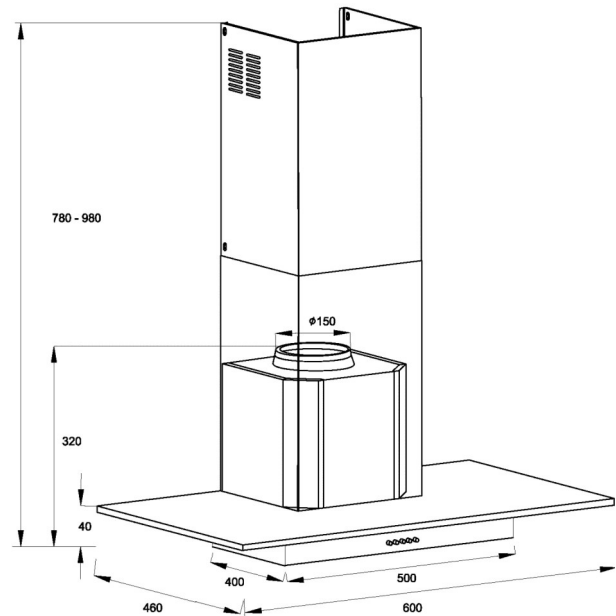

## Glass Canopy Rangehood 600mm – CH607GS

### Product Specifications\*

Finish	Stainless Steel
Dimensions	598 x 460mm
Power Source	10amp
Installation	Wall mounted
Ducting	Ducted or recirculating
Flue Dimension	150mm
Max Height	965mm including body
Capacity	750m <sup>3</sup> /hr
Motor	220W motor
Noise Rating	<59dB
Speeds	3 speed mechanical controls
Filter	2 x Aluminium filters, removable and washable
Illumination	2 x LED lights
Options	Charcoal Filters
Warranty	3 years