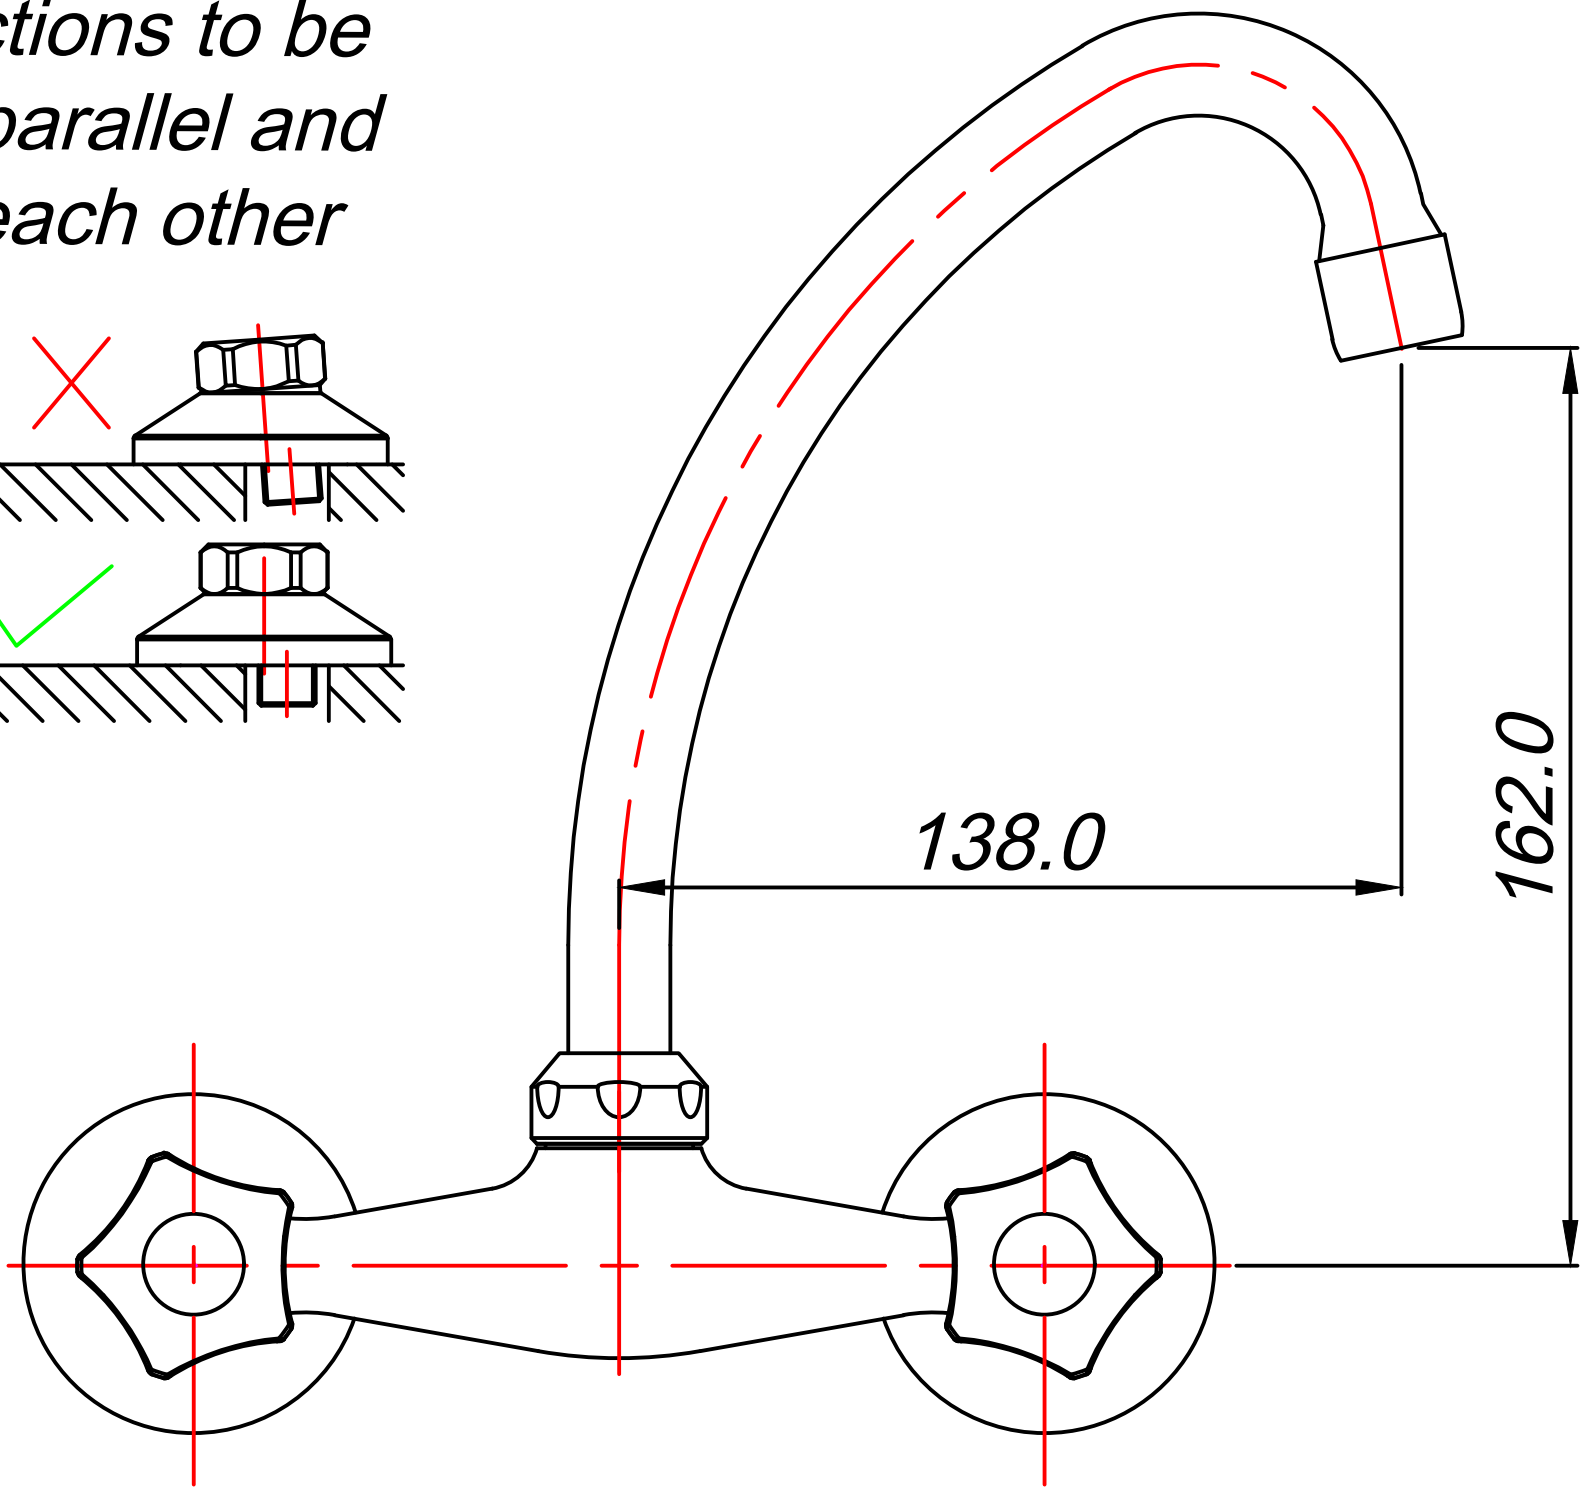

RT00022 Sink Mixer W/T

S-connections to be installed parallel and level to each other

**ADJUSTABLE:
130-170**