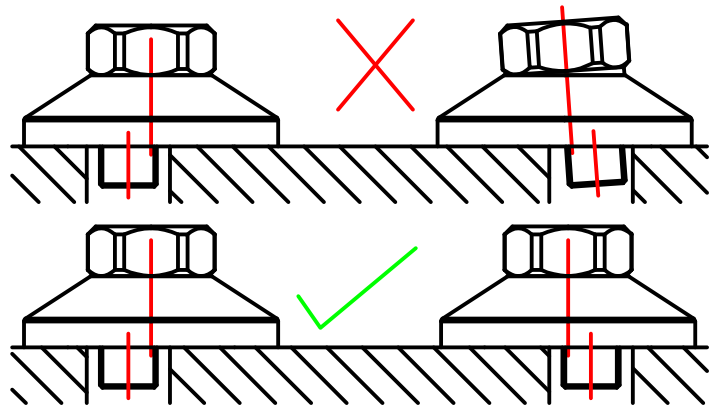

RT00022 Sink Mixer W/T

S-connections to be installed parallel and level to each other

**ADJUSTABLE:
130-170**