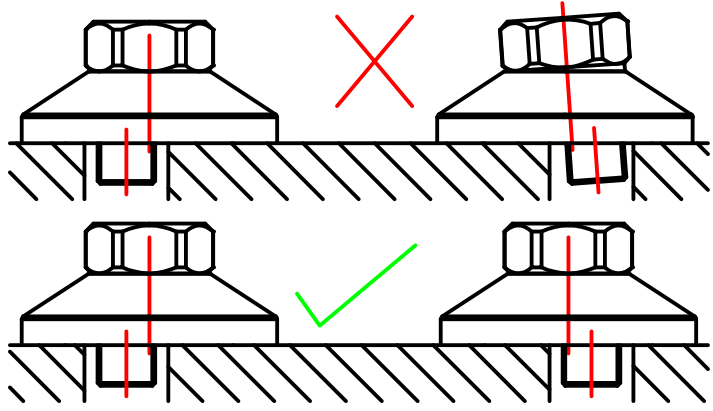

PM00022 Sink Mixer W/T

S-connections to be installed parallel and level to each other

ADJUSTABLE:
130-170