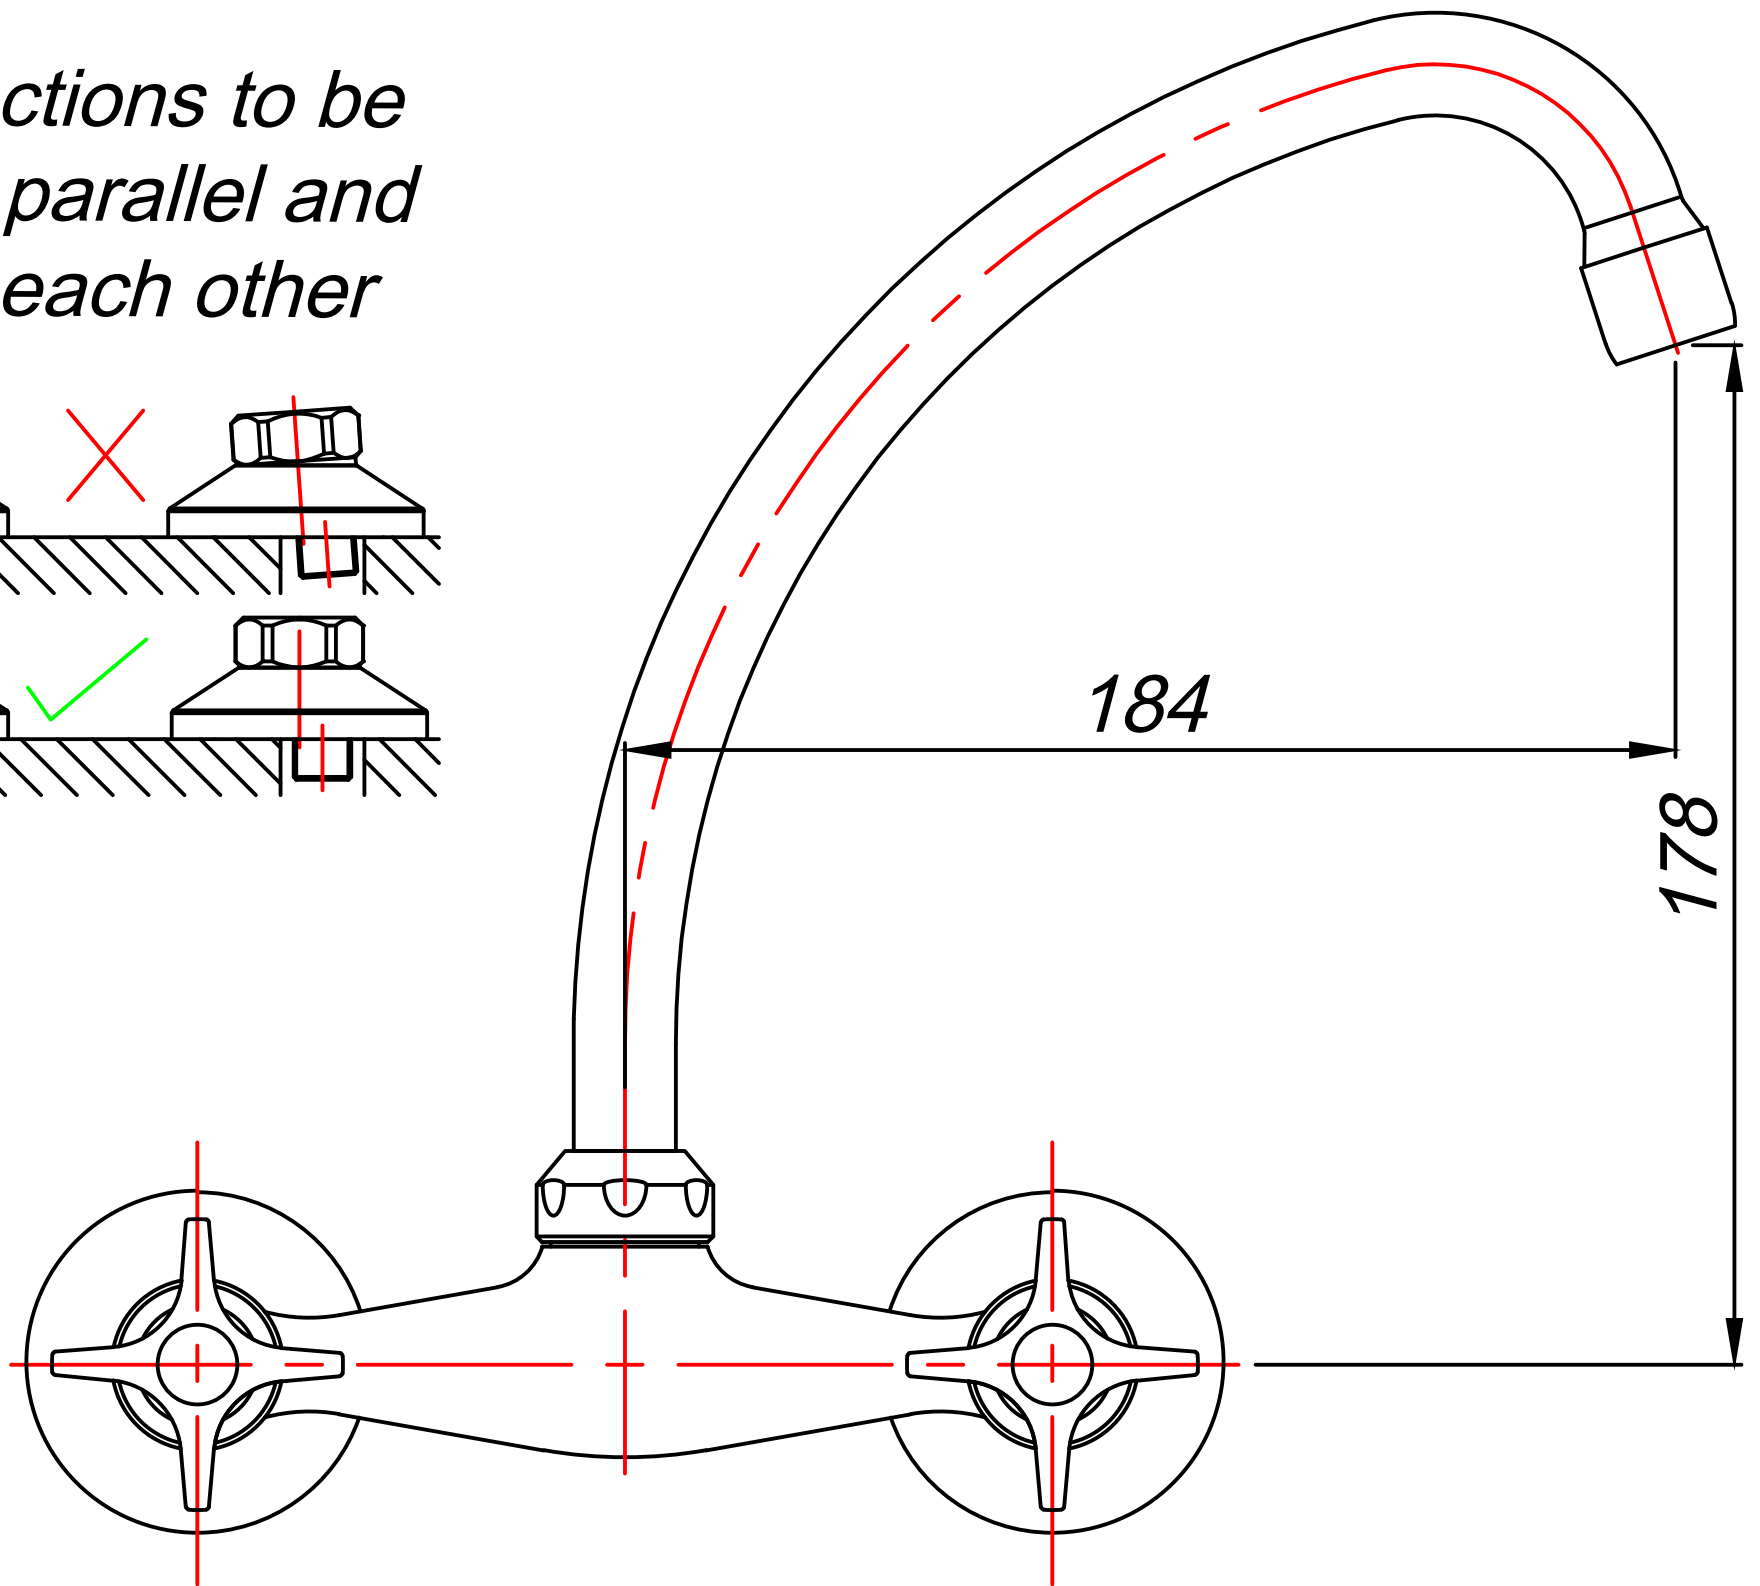

PM00022 Sink Mixer W/T

S-connections to be installed parallel and level to each other

ADJUSTABLE:
130-170