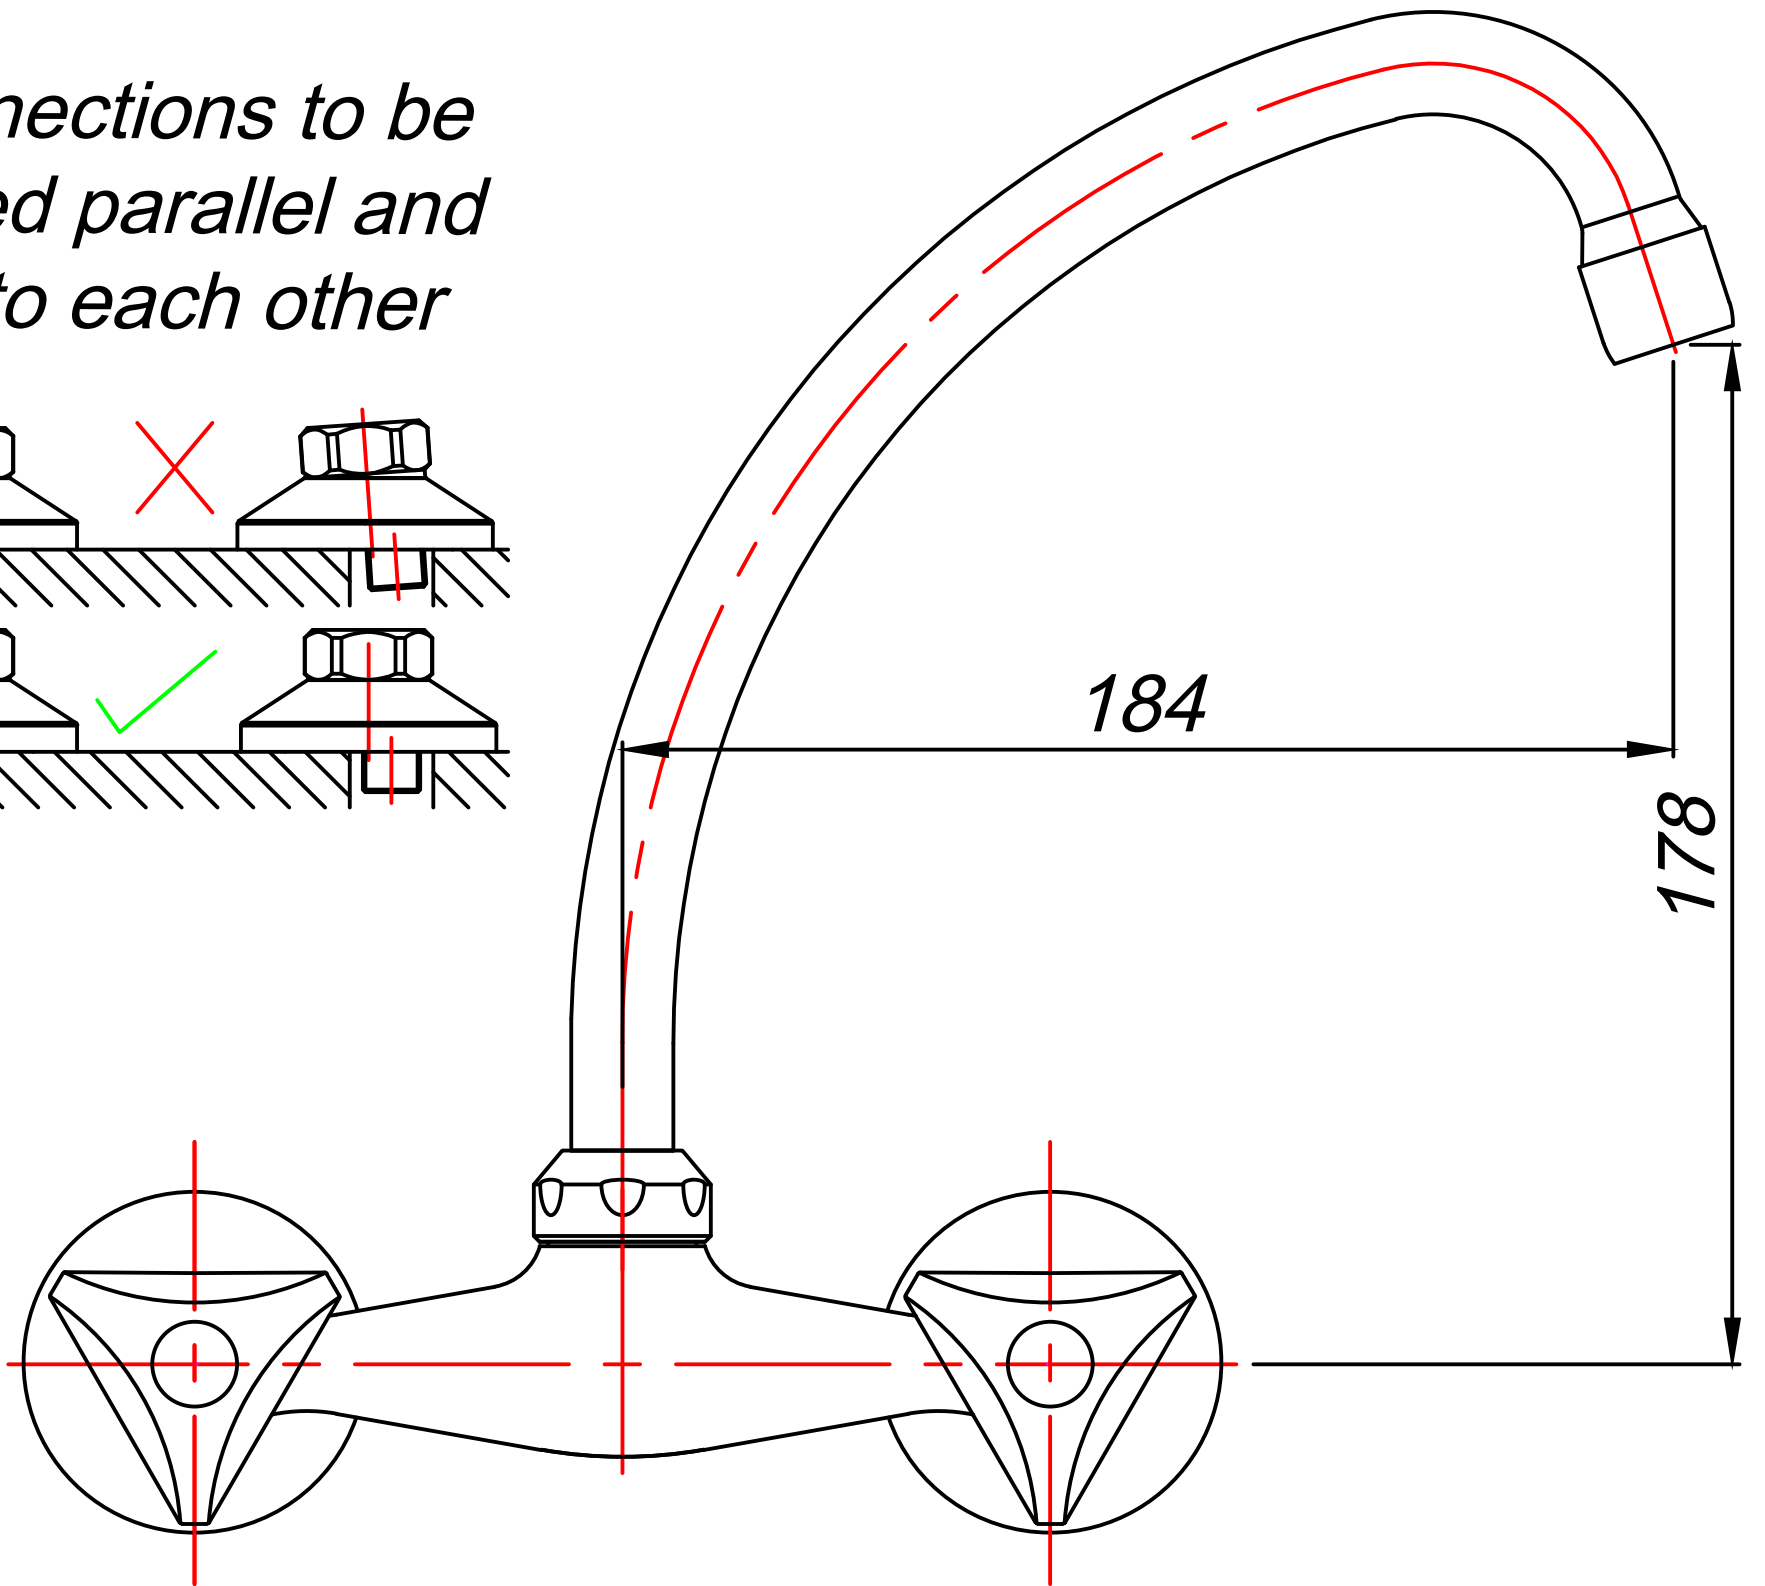

PI00022 Sink Mixer W/T

S-connections to be installed parallel and level to each other

ADJUSTABLE:
130-170