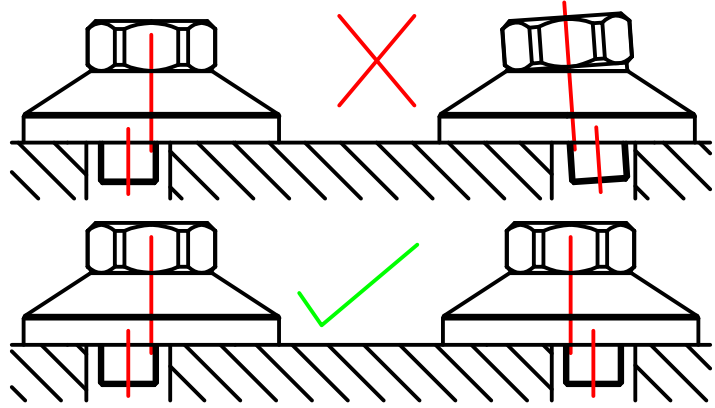

PI00022 Sink Mixer W/T

S-connections to be installed parallel and level to each other

ADJUSTABLE:
130-170