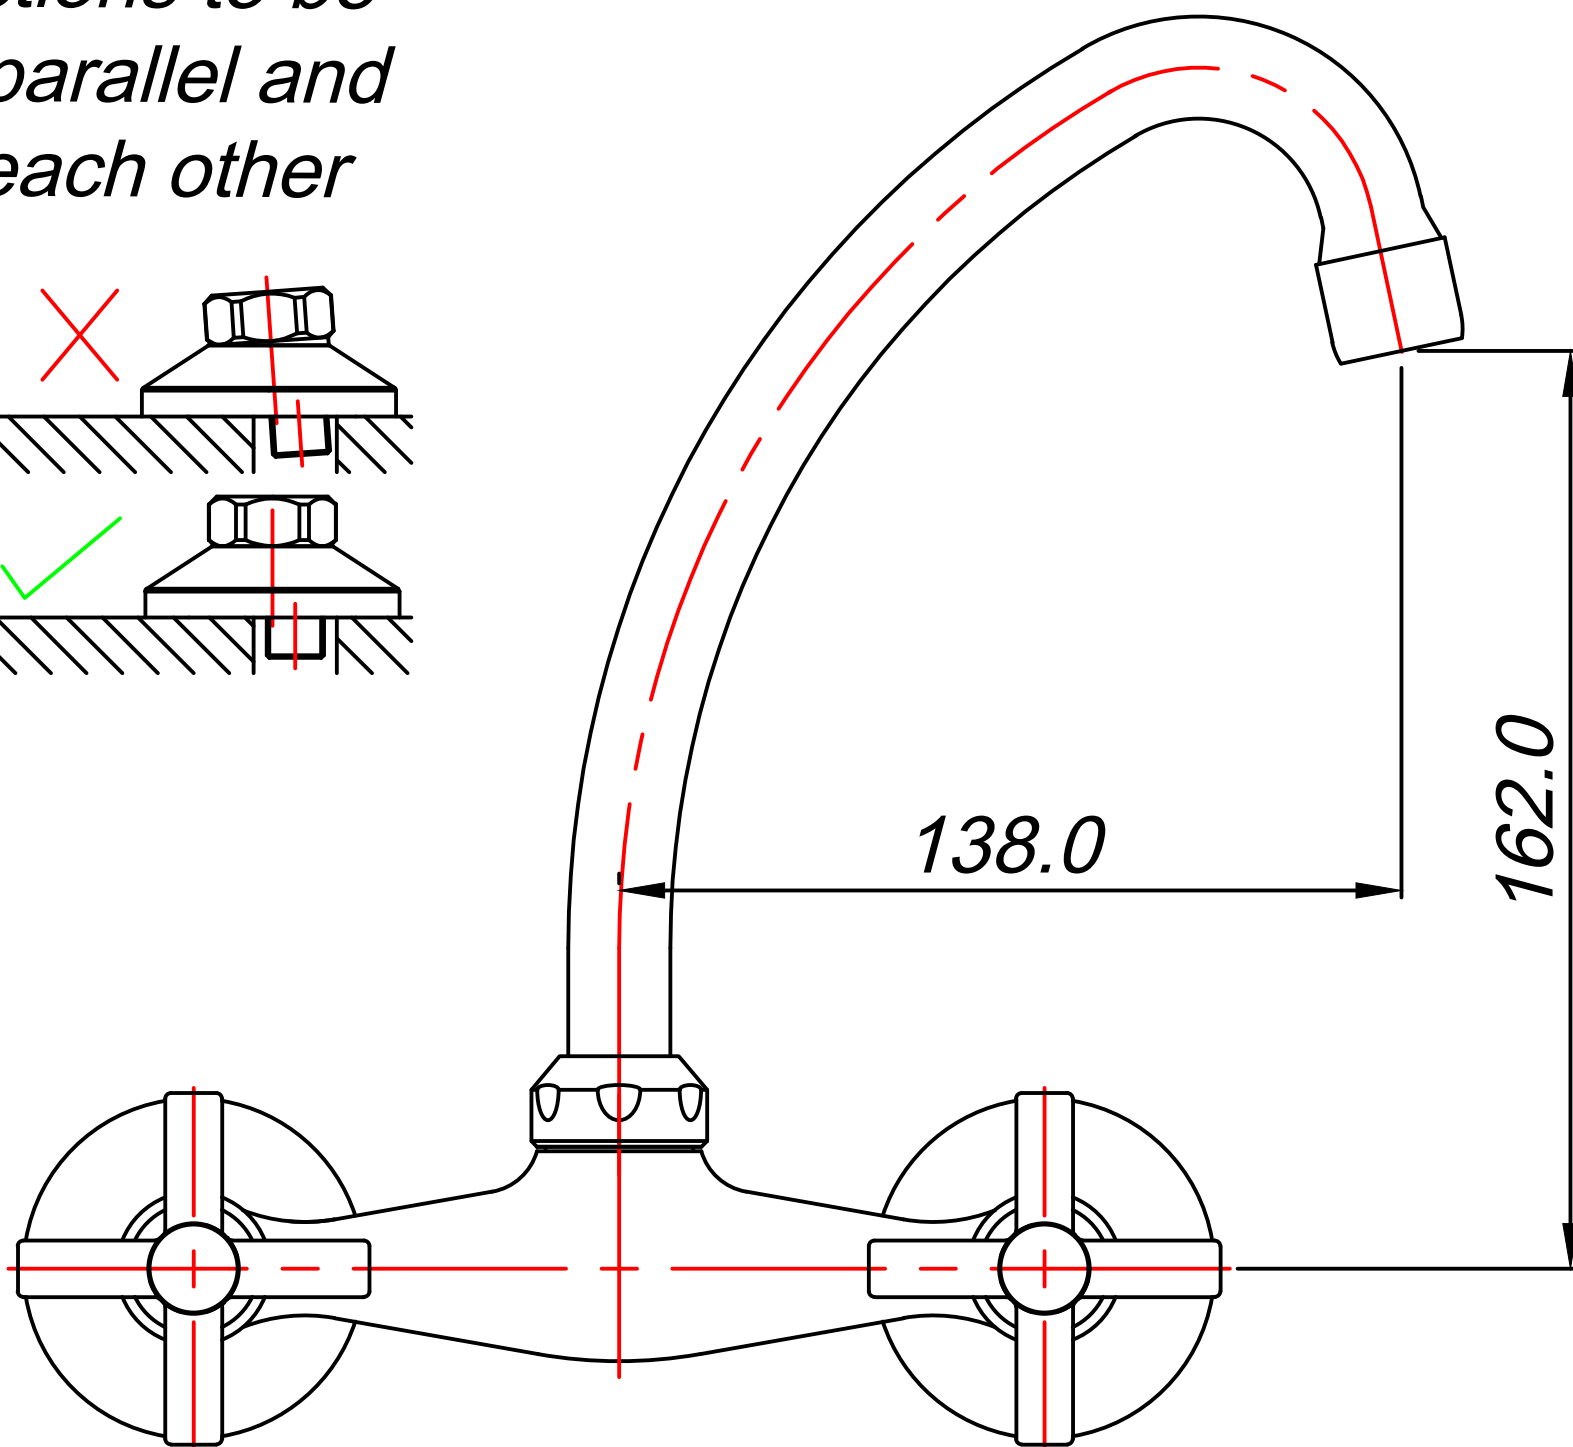

NT00022 Sink Mixer W/T

S-connections to be installed parallel and level to each other

ADJUSTABLE:

130-170

150

G1/2

28.0