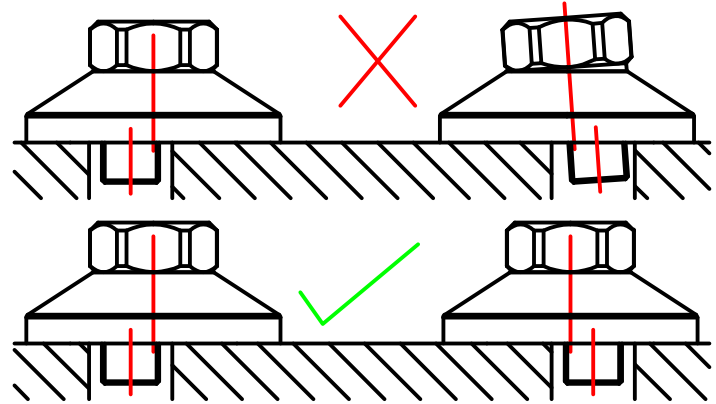

NT00022 Sink Mixer W/T

S-connections to be installed parallel and level to each other

ADJUSTABLE:

130-170

150

G1/2

28.0