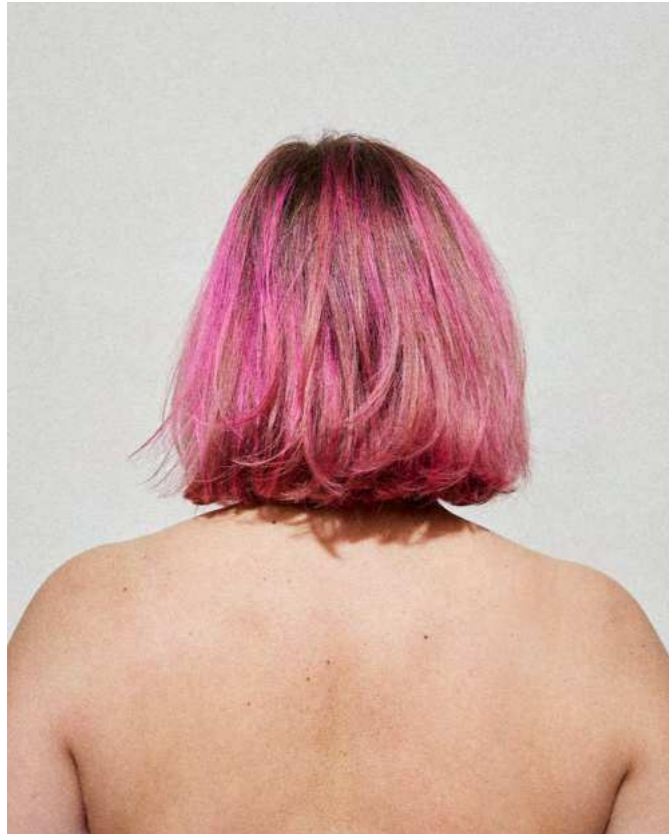

DKK 48.00 / 120.00
EUR 6.45 / 16.12
Recommended retail prices
Material: Acrylic

LIGHT BLUE SKU: SA2003151

5 714058 012896

EA ZIG-ZAG SCRUNCHIE

DKK 20.00 / 50.00

EUR 3 / 7

Recommended retail prices

Material: Polyester