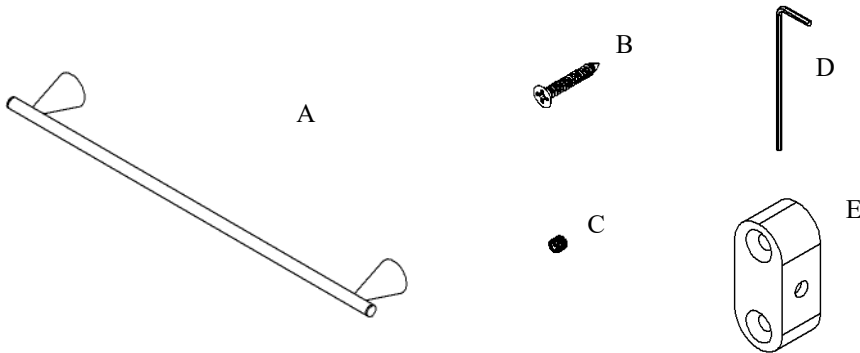

# Volkano Cone 24" Towel Bar Installation Guide

Code: V65153, V65154, V65155

Parts Included	QTY
A - Towel Bar	1
B - Screw	4
C - Set Screw	2
D - Allen Key	1
E - Bracket	2

Model #	Description	Finish	Weight (lb)	WxHxD (mm)	WxHxD (Inches)	Metal Type
V65153	Cone 24" Towel Bar	Chrome	1.232	599 x 44 x 77	23.5 x 1.75 x 3	Brass
V65155	Cone 24" Towel Bar	Matte Black	1.232	599 x 44 x 77	23.5 x 1.75 x 3	Brass