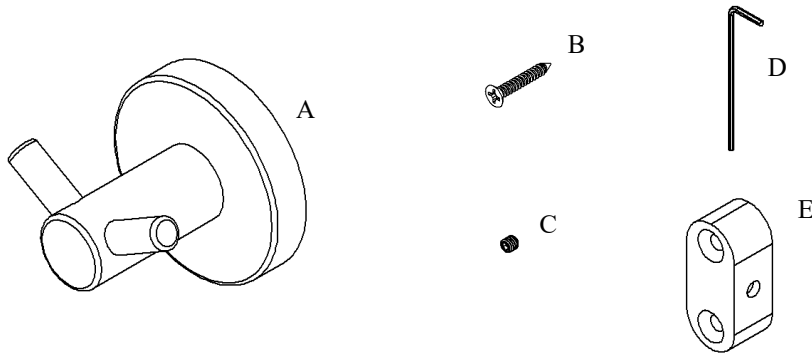

Exhilarating by Design

Volkano Summit Double Towel Hook Installation Guide

Code: V63253, V63254, V63255

Parts Included	QTY
A - Double Towel Hook	1
B - Screw	2
C - Set Screw	1
D - Allen Key	1
E - Bracket	1

Model #	Description	Finish	Weight (lb)	WxHxD (mm)	WxHxD (Inches)	Metal Type
V63253	Summit Double Towel Hook	Chrome	0.4	52 x 52 x 50	2 ³ / ₆₄ x 2 ³ / ₆₄ x 1 ³¹ / ₃₂	Brass
V63254	Summit Double Towel Hook	Brushed Nickel	0.4	52 x 52 x 50	2 ³ / ₆₄ x 2 ³ / ₆₄ x 1 ³¹ / ₃₂	Brass
V63255	Summit Double Towel Hook	Matte Black	0.4	52 x 52 x 50	2 ³ / ₆₄ x 2 ³ / ₆₄ x 1 ³¹ / ₃₂	Brass