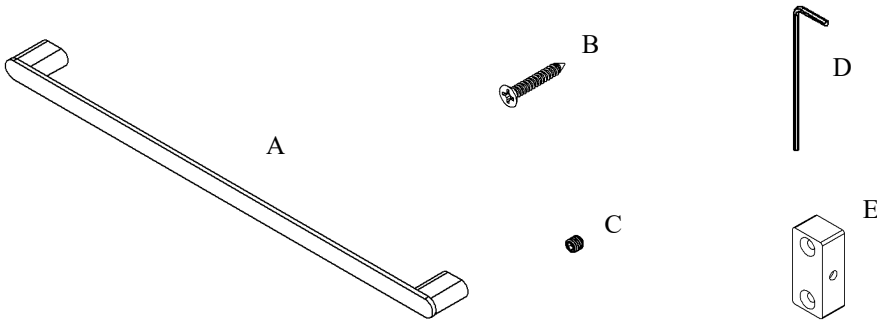

Exhilarating by Design

Volkano Flow 24" Towel Bar Installation Guide

Code: V4153, V4154, V4155

Parts Included	QTY
A - Towel Bar	1
B - Screw	4
C - Set Screw	2
D - Allen Key	1
E - Bracket	2

Model #	Description	Finish	Weight (lb)	WxHxD (mm)	WxHxD (Inches)	Metal Type
V4153	Flow 24" Towel Bar	Chrome	2	600 x 22 x 50	24 x 1 x 2	Brass
V4154	Flow 24" Towel Bar	Brushed Nickel	2	600 x 22 x 50	24 x 1 x 2	Brass
V4155	Flow 24" Towel Bar	Matte Black	2	600 x 22 x 50	24 x 1 x 2	Brass