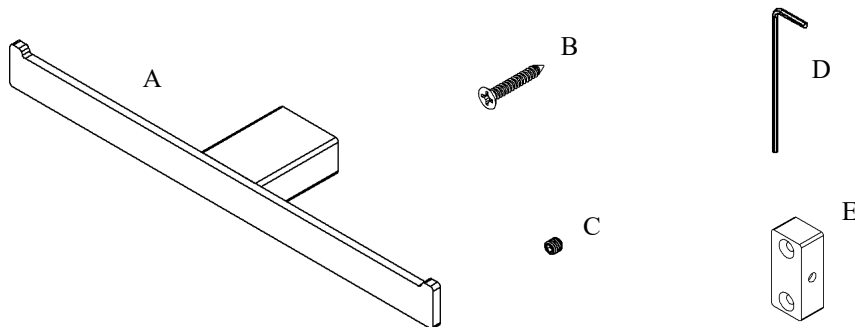

## Installation Guide

Code: V3043, V3044, V3045

Parts Included	QTY
A - Toilet Paper Holder	1
B - Screw	2
C - Set Screw	1
D - Allen Key	1
E - Bracket	1

Model #	Description	Finish	Weight (lb)	WxHxD (mm)	WxHxD (Inches)	Metal Type
V3043	Cinder Toilet Paper Holder	Chrome	1	306 x 25 x 60	11.5 x 1 x 2.5	Brass
V3044	Cinder Toilet Paper Holder	Brushed Nickel	1	306 x 25 x 60	11.5 x 1 x 2.5	Brass
V3045	Cinder Toilet Paper Holder	Matte Black	1	306 x 25 x 60	11.5 x 1 x 2.5	Brass