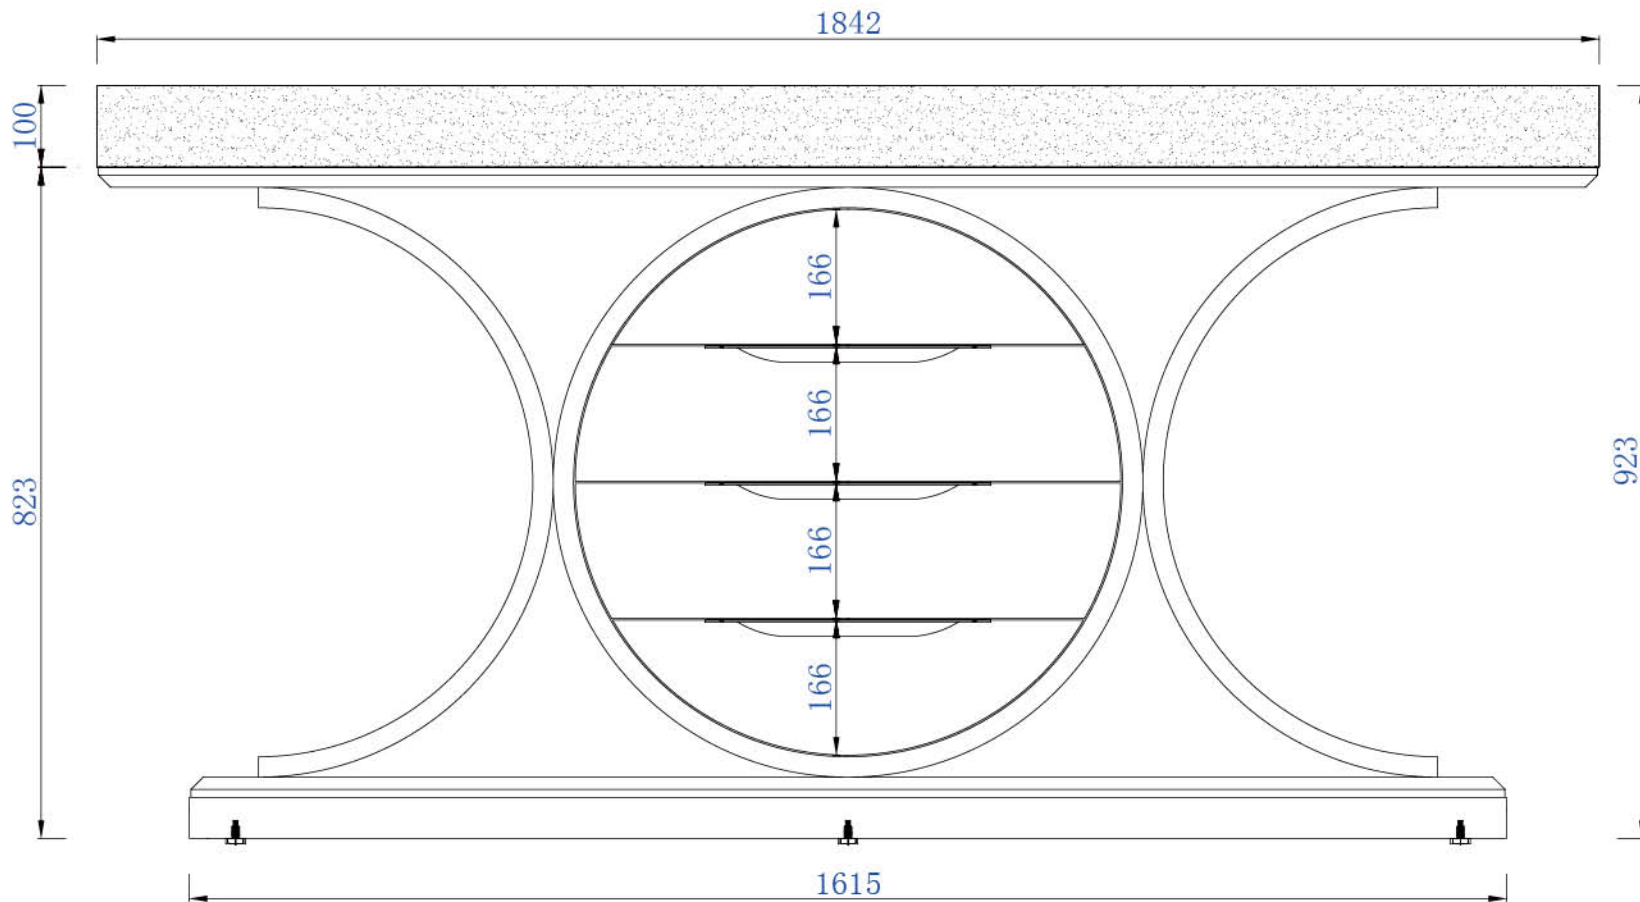

72"

Item Number:

378-V72D-OAE  
379-V72S-OAE

JAMES MARTIN

VANITIES

Oasis 72" Cabinet

Diagrams with Dimensions  
page 01 of 03

NOTE ONE: Married Countertop is standard for this cabinet  
NOTE TWO: This vanity does not have a Backsplash.

Diagrams with Dimensions  
page 03 of 03

NOTE ONE: Married Countertop is standard for this cabinet  
NOTE TWO: This vanity does not have a Backsplash.

1842mm

Item Number:

378-V72D-OAE  
379-V72S-OAE

JAMES MARTIN

VANITIES

Oasis 1842 Cabinet

Diagrams with Dimensions  
page 01 of 03

NOTE ONE: Married Countertop is standard for this cabinet

NOTE TWO: This vanity does not have a Backsplash.

1842mm

Item Number:

378-V72D-OAE  
379-V72S-OAE

JAMES MARTIN

VANITIES

Oasis 1842 Cabinet

Diagrams with Dimensions  
page 02 of 03

NOTE ONE: Married Countertop is standard for this cabinet

NOTE TWO: This vanity does not have a Backsplash.

1842mm

Item Number: