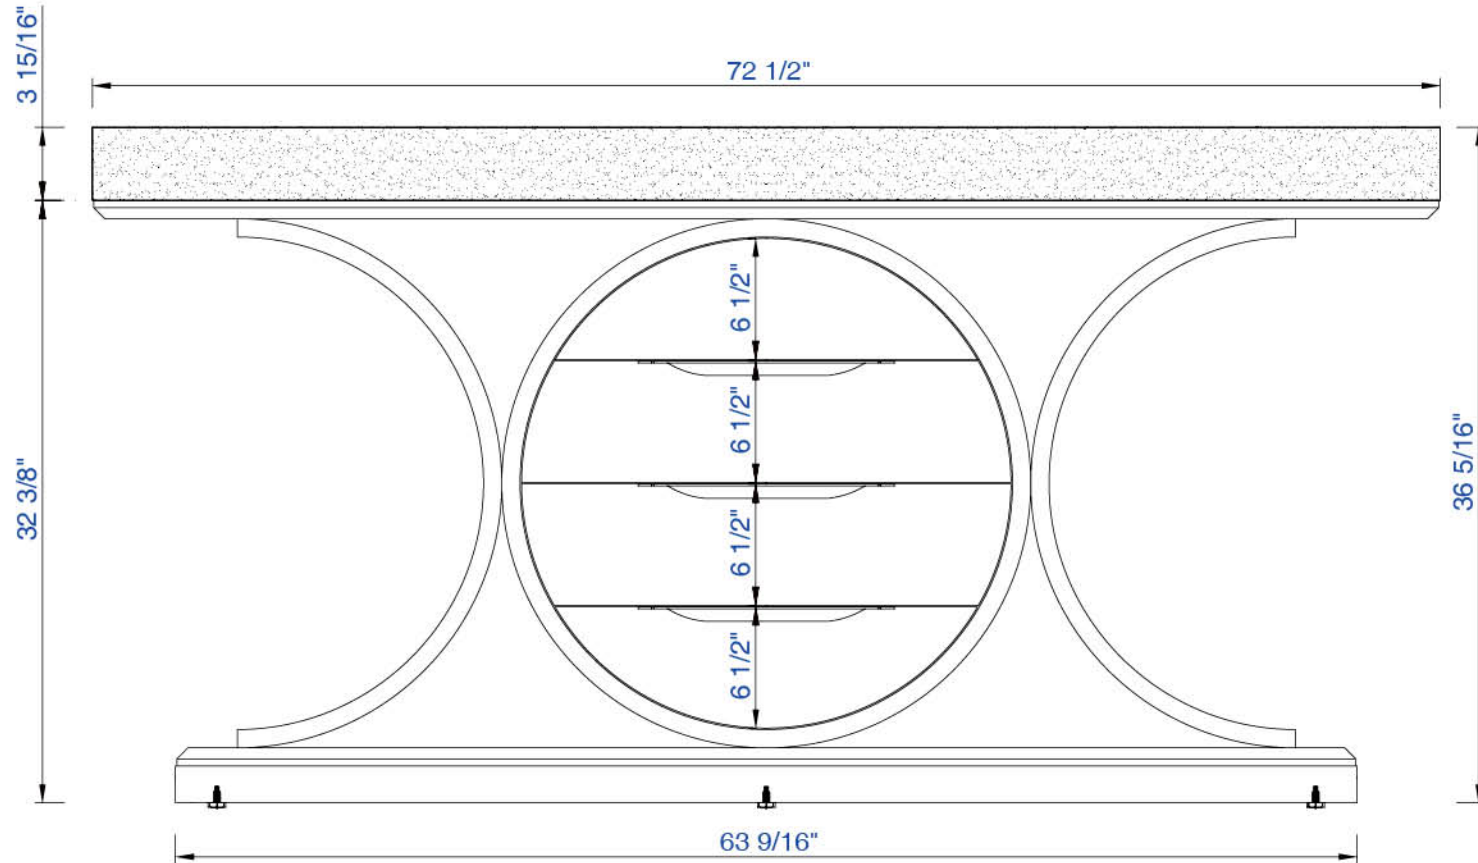

72"

Item Number:

378-V72D-OAE  
379-V72S-OAE

JAMES MARTIN

VANITIES

Oasis 72" Cabinet

Diagrams with Dimensions  
page 01 of 03

NOTE ONE: Married Countertop is standard for this cabinet  
NOTE TWO: This vanity does not have a Backsplash.

72"

Item Number:

378-V72D-OAE

379-V72S-OAE

JAMES MARTIN

VANITIES

Oasis 72" Cabinet

Diagrams with Dimensions  
page 02 of 03

Diagrams with Dimensions  
page 03 of 03

NOTE ONE: Married Countertop is standard for this cabinet  
NOTE TWO: This vanity does not have a Backsplash.

1842mm

Item Number:

378-V72D-OAE  
379-V72S-OAE

JAMES MARTIN

JAMES MARTIN

VANITIES

Oasis 1842 Cabinet

Diagrams with Dimensions  
page 02 of 03

NOTE ONE: Married Countertop is standard for this cabinet

NOTE TWO: This vanity does not have a Backsplash.

1842mm

Item Number: