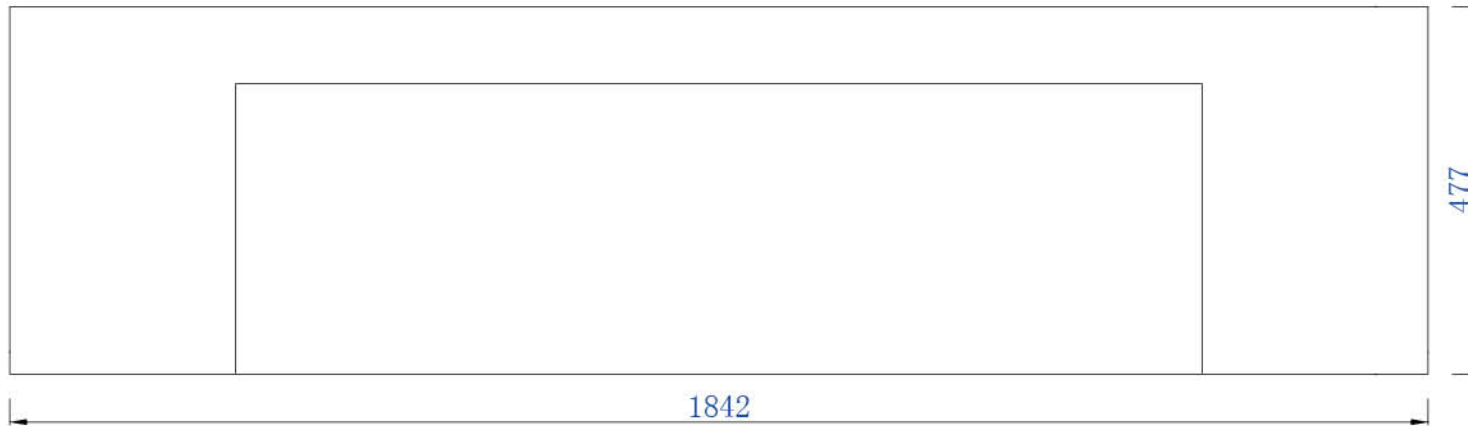

1842mm

Item Number:

378-V72D-OAE
379-V72S-OAE

JAMES MARTIN

VANITIES

Oasis 1842 Cabinet

Diagrams with Dimensions
page 02 of 03

NOTE ONE: Married Countertop is standard for this cabinet

NOTE TWO: This vanity does not have a Backsplash.