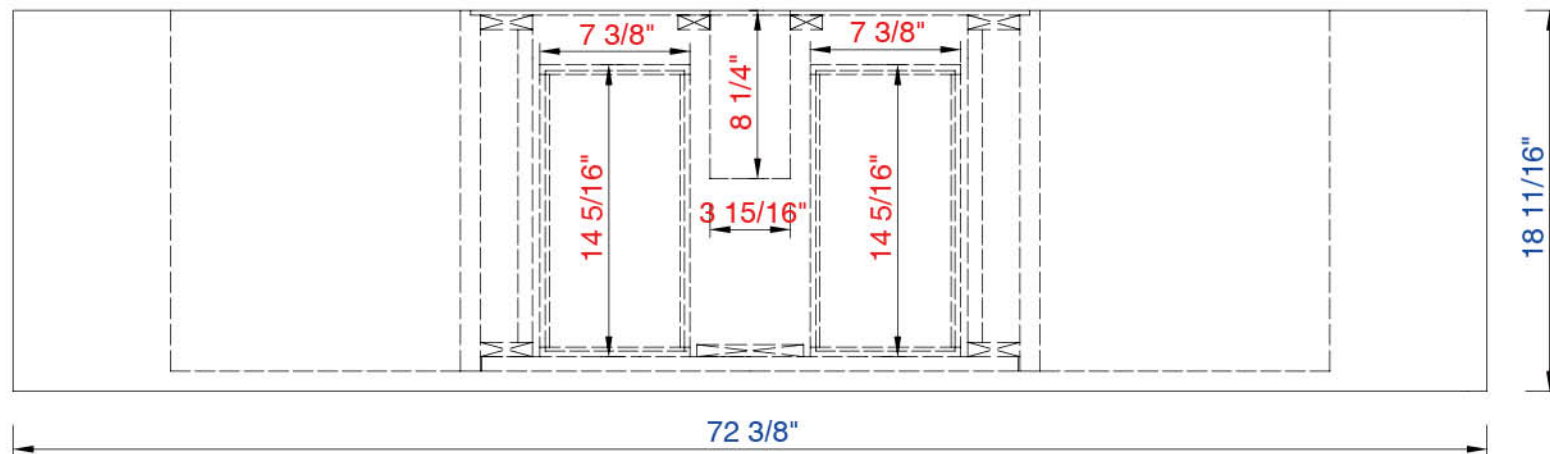

72"

Item Number:

378-V72D-OAE  
379-V72S-OAE

JAMES MARTIN

VANITIES

Oasis 72" Cabinet

Diagrams with Dimensions  
page 01 of 03

NOTE ONE: Married Countertop is standard for this cabinet  
NOTE TWO: This vanity does not have a Backsplash.

72"

Item Number:

378-V72D-OAE

379-V72S-OAE

JAMES MARTIN

VANITIES

Oasis 72" Cabinet

Diagrams with Dimensions  
page 02 of 03

Diagrams with Dimensions  
page 03 of 03

NOTE ONE: Married Countertop is standard for this cabinet  
NOTE TWO: This vanity does not have a Backsplash.

1842mm

Item Number:

378-V72D-OAE  
379-V72S-OAE

JAMES MARTIN