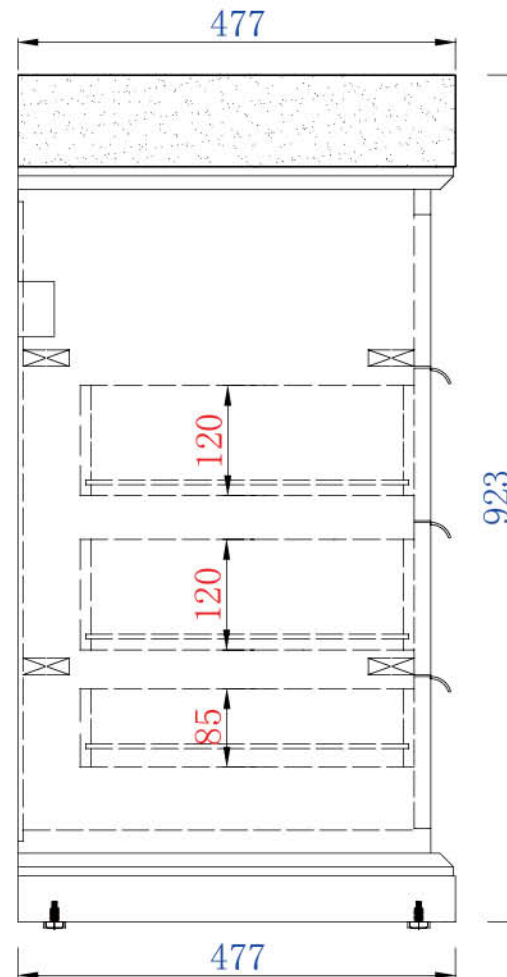

Diagrams with Dimensions  
page 03 of 03

NOTE ONE: Married Countertop is standard for this cabinet  
NOTE TWO: This vanity does not have a Backsplash.

1842mm

Item Number:

378-V72D-OAE  
379-V72S-OAE

JAMES MARTIN

VANITIES

Oasis 1842 Cabinet

Diagrams with Dimensions  
page 01 of 03

NOTE ONE: Married Countertop is standard for this cabinet

NOTE TWO: This vanity does not have a Backsplash.

1842mm

Item Number:

378-V72D-OAE  
379-V72S-OAE

JAMES MARTIN

VANITIES

Oasis 1842 Cabinet

Diagrams with Dimensions  
page 02 of 03

NOTE ONE: Married Countertop is standard for this cabinet

NOTE TWO: This vanity does not have a Backsplash.

1842mm

Item Number:

378-V72D-OAE  
379-V72S-OAE

JAMES MARTIN

VANITIES

Oasis 1842 Cabinet

Diagrams with Dimensions  
page 03 of 03

NOTE ONE: Married Countertop is standard for this cabinet  
NOTE TWO: This vanity does not have a Backsplash.