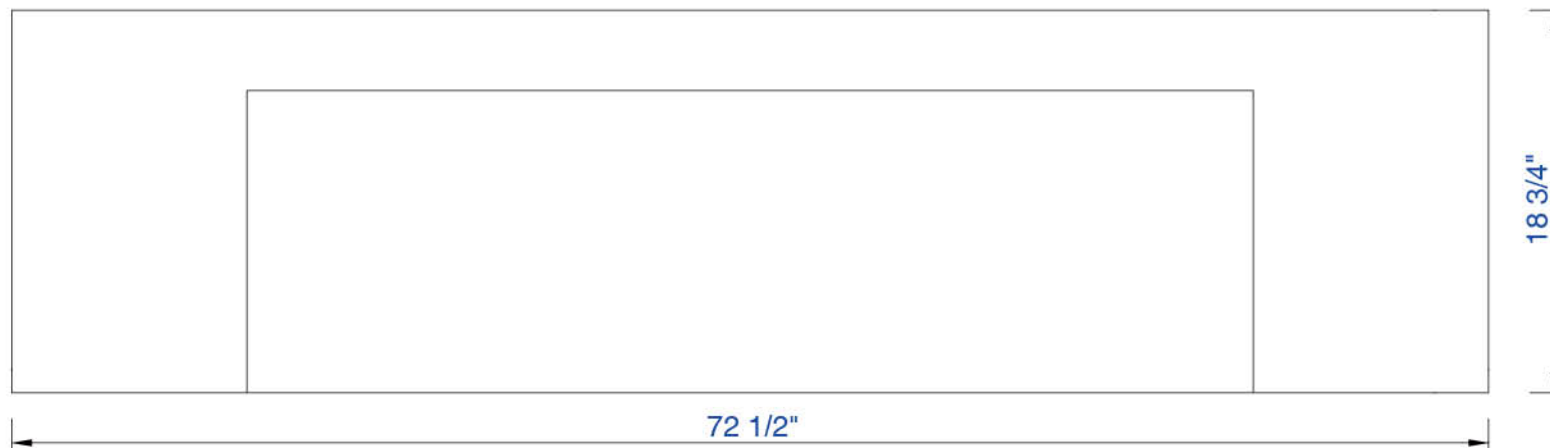

72"

Item Number:

378-V72D-OAE  
379-V72S-OAE

JAMES MARTIN

VANITIES

Oasis 72" Cabinet

Diagrams with Dimensions  
page 01 of 03

NOTE ONE: Married Countertop is standard for this cabinet  
NOTE TWO: This vanity does not have a Backsplash.

72"

Item Number:

378-V72D-OAE

379-V72S-OAE

JAMES MARTIN

VANITIES

Oasis 72" Cabinet

Diagrams with Dimensions  
page 02 of 03

NOTE ONE: Married Countertop is standard for this cabinet

NOTE TWO: This vanity does not have a Backsplash.

72"

Item Number:

378-V72D-OAE  
379-V72S-OAE

JAMES MARTIN

VANITIES

Oasis 72" Cabinet

Diagrams with Dimensions  
page 03 of 03

NOTE ONE: Married Countertop is standard for this cabinet  
NOTE TWO: This vanity does not have a Backsplash.

1842mm

Item Number:

378-V72D-OAE  
379-V72S-OAE

JAMES MARTIN