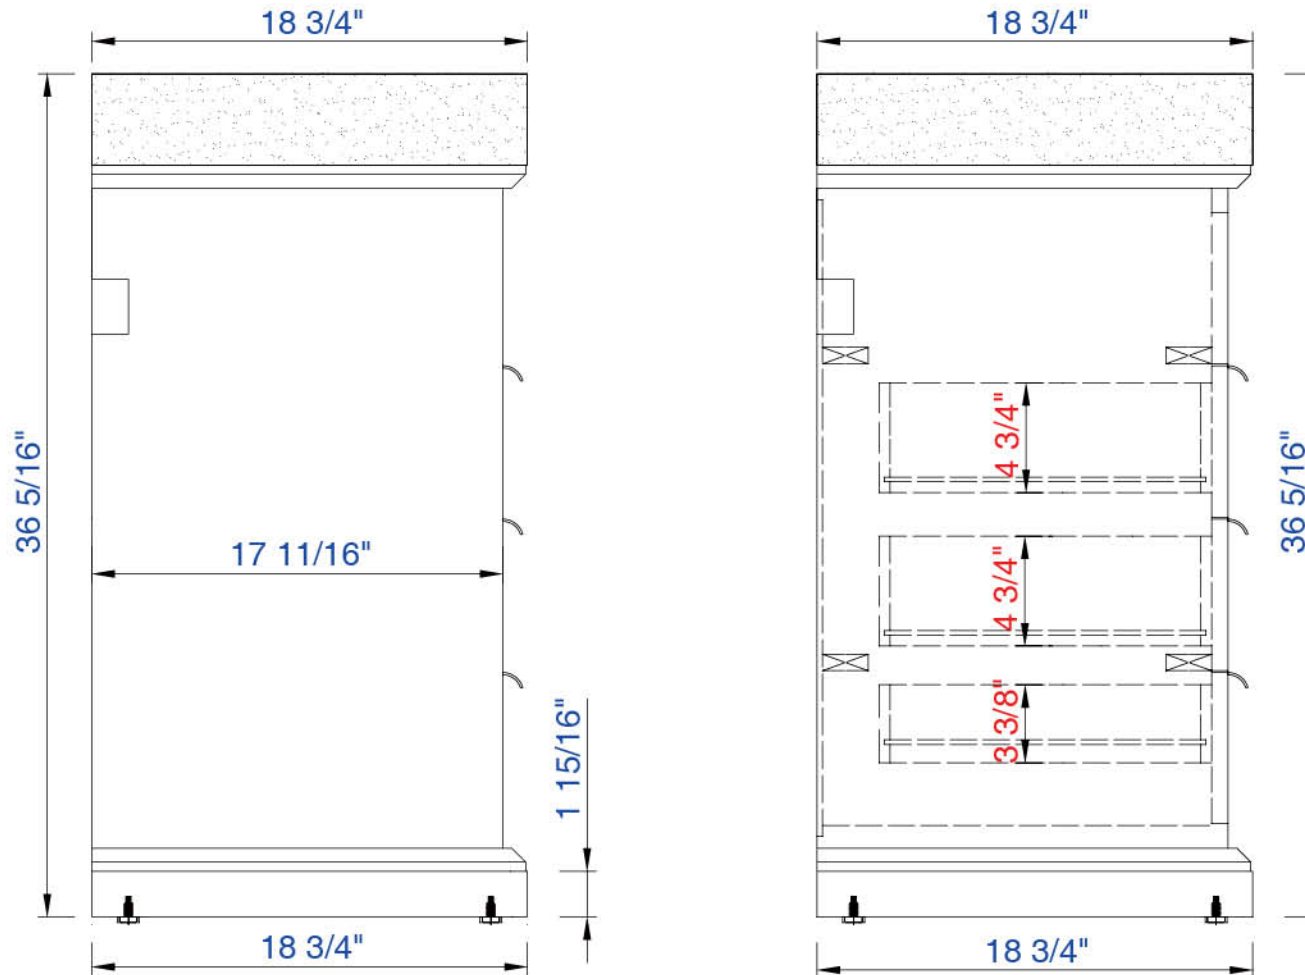

72"

Item Number:

378-V72D-OAE  
379-V72S-OAE

JAMES MARTIN

VANITIES

Oasis 72" Cabinet

Diagrams with Dimensions  
page 01 of 03

NOTE ONE: Married Countertop is standard for this cabinet  
NOTE TWO: This vanity does not have a Backsplash.

Diagrams with Dimensions  
page 03 of 03

NOTE ONE: Married Countertop is standard for this cabinet  
NOTE TWO: This vanity does not have a Backsplash.

1842mm

Item Number:

378-V72D-OAE  
379-V72S-OAE

JAMES MARTIN

VANITIES

Oasis 1842 Cabinet

Diagrams with Dimensions  
page 01 of 03

NOTE ONE: Married Countertop is standard for this cabinet

NOTE TWO: This vanity does not have a Backsplash.

1842mm

Item Number:

378-V72D-OAE  
379-V72S-OAE

JAMES MARTIN

VANITIES

Oasis 1842 Cabinet

Diagrams with Dimensions  
page 02 of 03

NOTE ONE: Married Countertop is standard for this cabinet

NOTE TWO: This vanity does not have a Backsplash.

1842mm

Item Number: