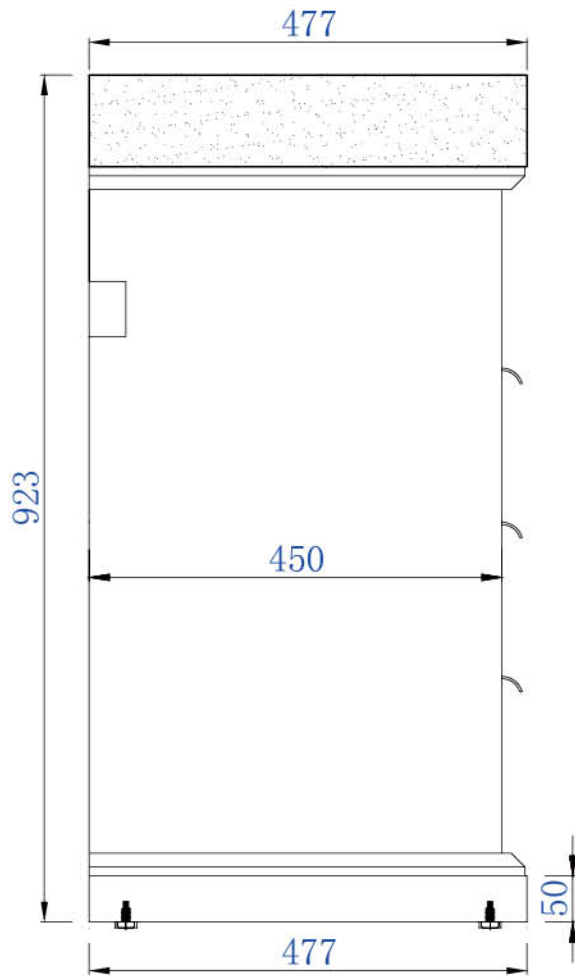

Diagrams with Dimensions  
page 03 of 03

NOTE ONE: Married Countertop is standard for this cabinet  
NOTE TWO: This vanity does not have a Backsplash.

1842mm

Item Number:

378-V72D-OAE  
379-V72S-OAE

JAMES MARTIN

VANITIES

Oasis 1842 Cabinet

Diagrams with Dimensions  
page 01 of 03

NOTE ONE: Married Countertop is standard for this cabinet

NOTE TWO: This vanity does not have a Backsplash.

1842mm

Item Number:

378-V72D-OAE  
379-V72S-OAE

JAMES MARTIN

VANITIES

Oasis 1842 Cabinet

Diagrams with Dimensions  
page 02 of 03

NOTE ONE: Married Countertop is standard for this cabinet

NOTE TWO: This vanity does not have a Backsplash.

1842mm

Item Number:

378-V72D-OAE  
379-V72S-OAE

JAMES MARTIN

VANITIES

Oasis 1842 Cabinet

Diagrams with Dimensions  
page 03 of 03

NOTE ONE: Married Countertop is standard for this cabinet  
NOTE TWO: This vanity does not have a Backsplash.