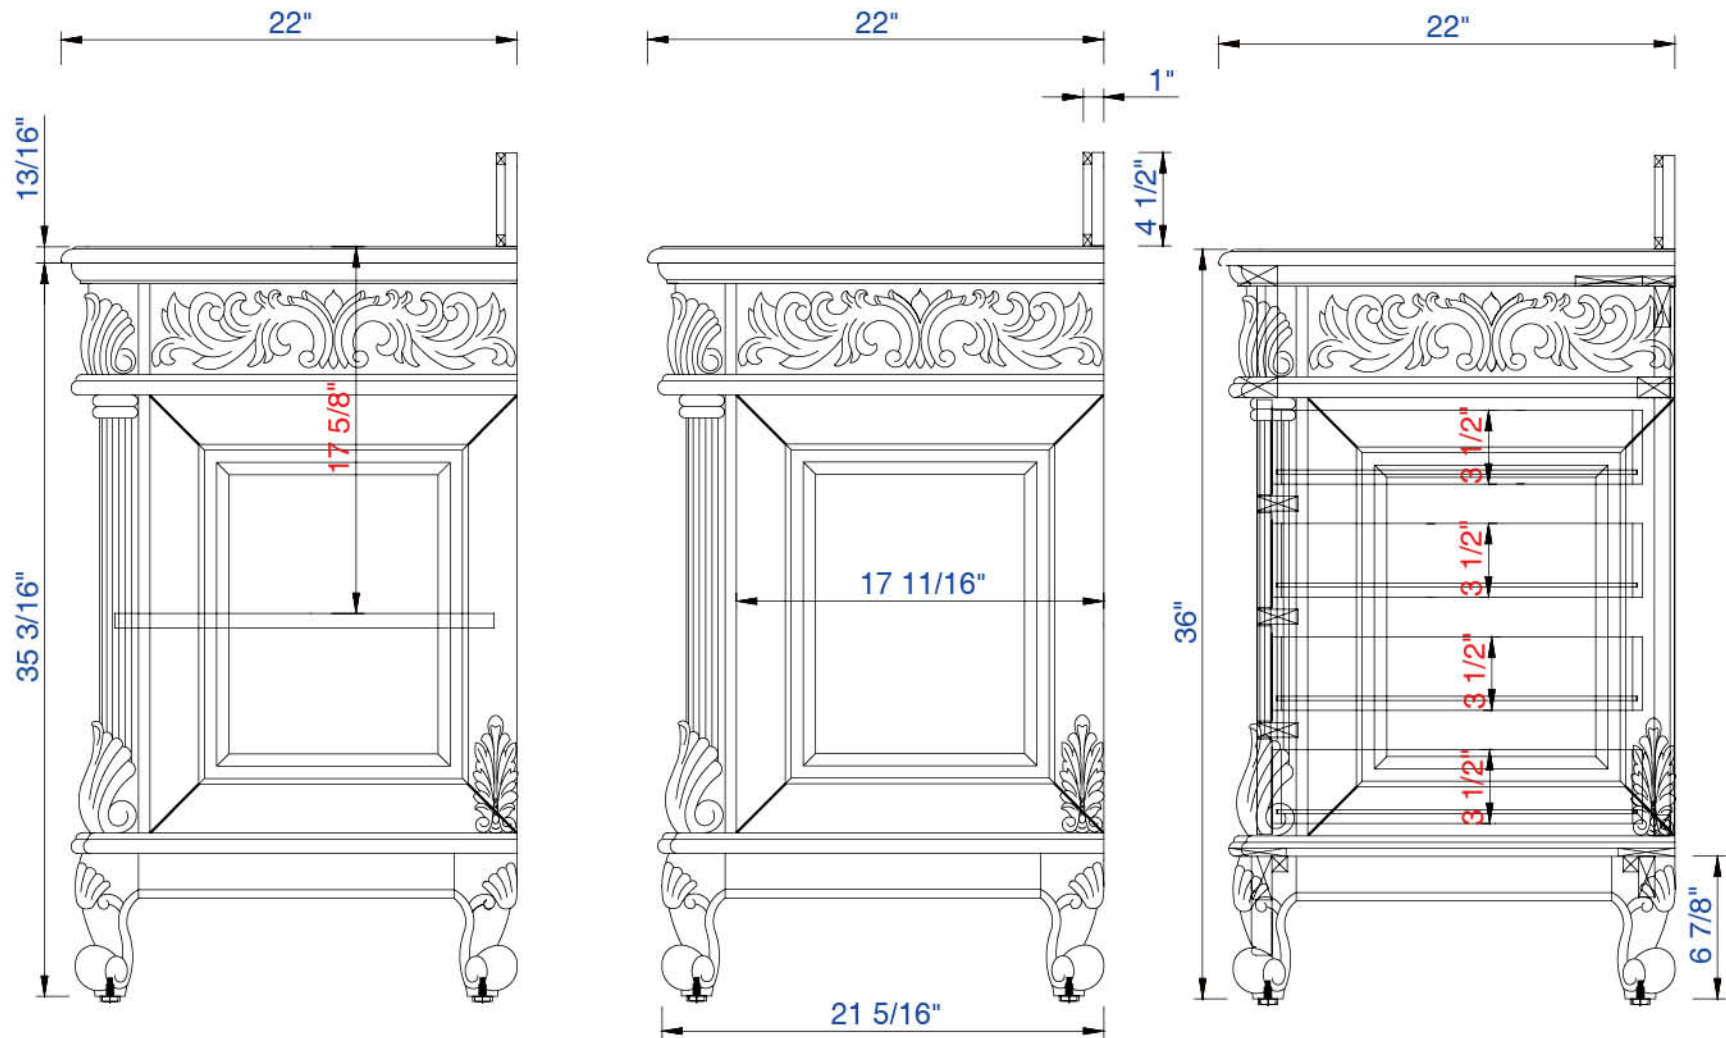

36"

Item Number:

207-MC-V36-EG
207-MC-V36-EL

JAMES MARTIN

VANITIES

Monte Carlo 36" Cabinet

Diagrams with Dimensions
page 02 of 03

NOTE ONE: Married Countertop is standard for this cabinet

NOTE TWO: Internal Shelves (Shown) are designed to align with sinks in James Martin's Married Countertops.

36"

Item Number:

207-MC-V36-EG
207-MC-V36-EL

JAMES MARTIN

VANITIES

Monte Carlo 36" Cabinet

Diagrams with Dimensions
page 03 of 03

NOTE ONE: Married Countertop is standard for this cabinet

NOTE TWO: Wood Backsplash (Shown) is designed for the molding detail to align with sinks in James Martin's Married Countertops.

914mm

Item Number:

207-MC-V36-EG

207-MC-V36-EL

JAMES MARTIN

VANITIES

Monte Carlo 914mm Cabinet

Diagrams with Dimensions
page 01 of 03

NOTE ONE: Married Countertop is standard for this cabinet

NOTE TWO: Wood Backsplash (Shown) is designed for the molding detail to align with sinks in James Martin's Married Countertops.