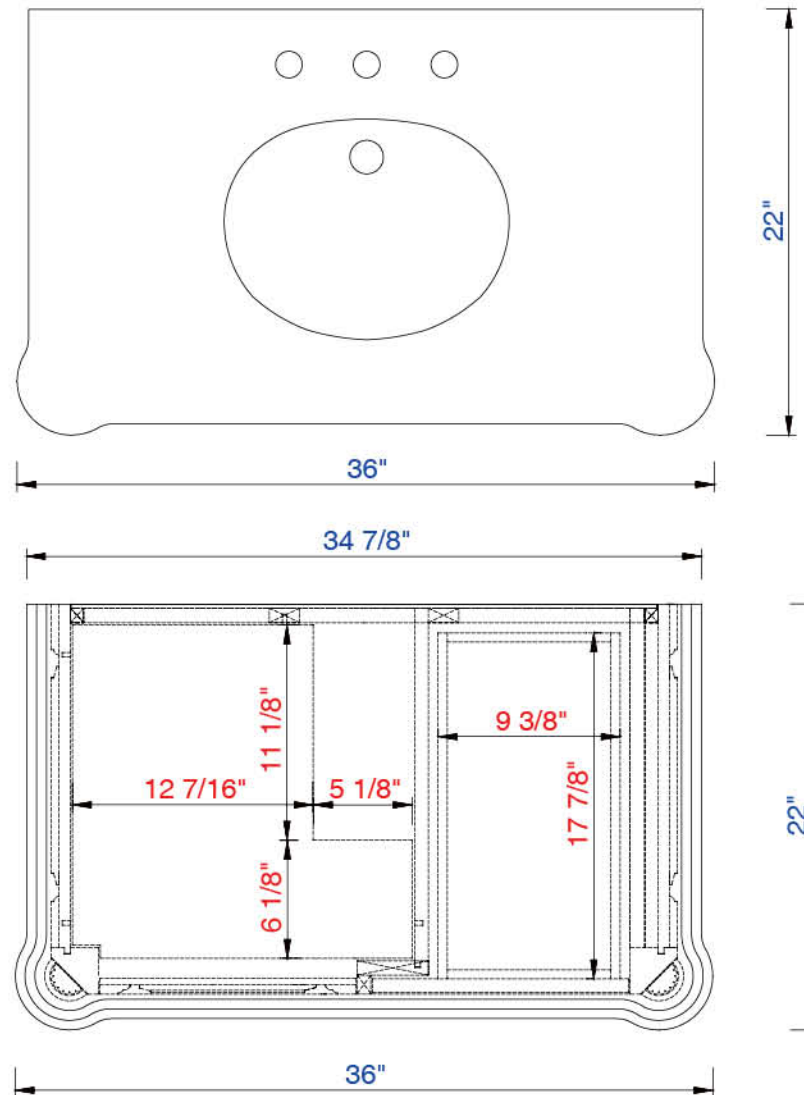

36"

Item Number:

207-MC-V36-EG
207-MC-V36-EL

JAMES MARTIN

VANITIES

Monte Carlo 36" Cabinet

Diagrams with Dimensions
page 02 of 03

NOTE ONE: Married Countertop is standard for this cabinet

NOTE TWO: Internal Shelves (Shown) are designed to align with sinks in James Martin's Married Countertops.

36"

Item Number:

207-MC-V36-EG
207-MC-V36-EL

JAMES MARTIN

VANITIES

Monte Carlo 36" Cabinet

Diagrams with Dimensions
page 03 of 03

NOTE ONE: Married Countertop is standard for this cabinet

NOTE TWO: Wood Backsplash (Shown) is designed for the molding detail to align with sinks in James Martin's Married Countertops.

914mm

Item Number:

207-MC-V36-EG

207-MC-V36-EL

JAMES MARTIN

VANITIES

Monte Carlo 914mm Cabinet

Diagrams with Dimensions
page 01 of 03

NOTE ONE: Married Countertop is standard for this cabinet

NOTE TWO: Wood Backsplash (Shown) is designed for the molding detail to align with sinks in James Martin's Married Countertops.