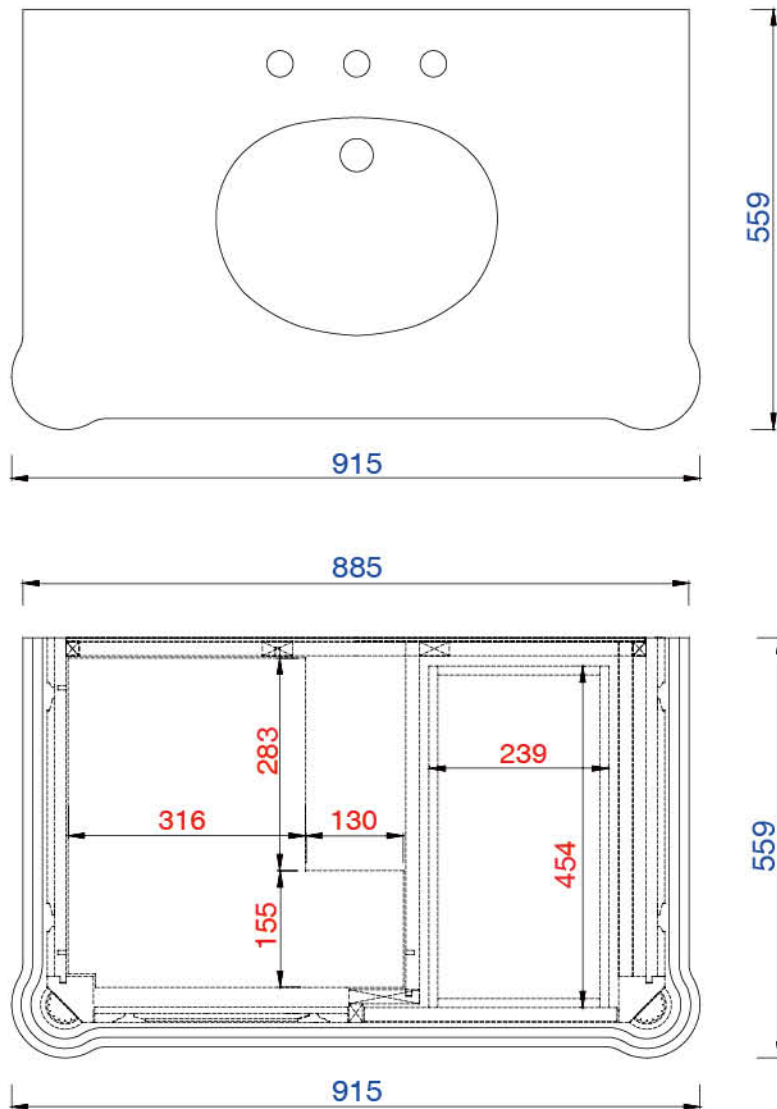

NOTE ONE: Married Countertop is standard for this cabinet

NOTE TWO: Wood Backsplash (Shown) is designed for the molding detail to align with sinks in James Martin's Married Countertops.

914mm

Item Number:

207-MC-V36-EG

207-MC-V36-EL

JAMES MARTIN

VANITIES

Monte Carlo 914mm Cabinet

Diagrams with Dimensions
page 01 of 03

NOTE ONE: Married Countertop is standard for this cabinet

NOTE TWO: Wood Backsplash (Shown) is designed for the molding detail to align with sinks in James Martin's Married Countertops.

914mm

Item Number:

207-MC-V36-EG

207-MC-V36-EL

JAMES MARTIN

VANITIES

Monte Carlo 914mm Cabinet

Diagrams with Dimensions
page 02 of 03

NOTE ONE: Married Countertop is standard for this cabinet

NOTE TWO: Internal Shelves (Shown) are designed to align with sinks in James Martin's Married Countertops.

914mm

Item Number:

207-MC-V36-EG

207-MC-V36-EL