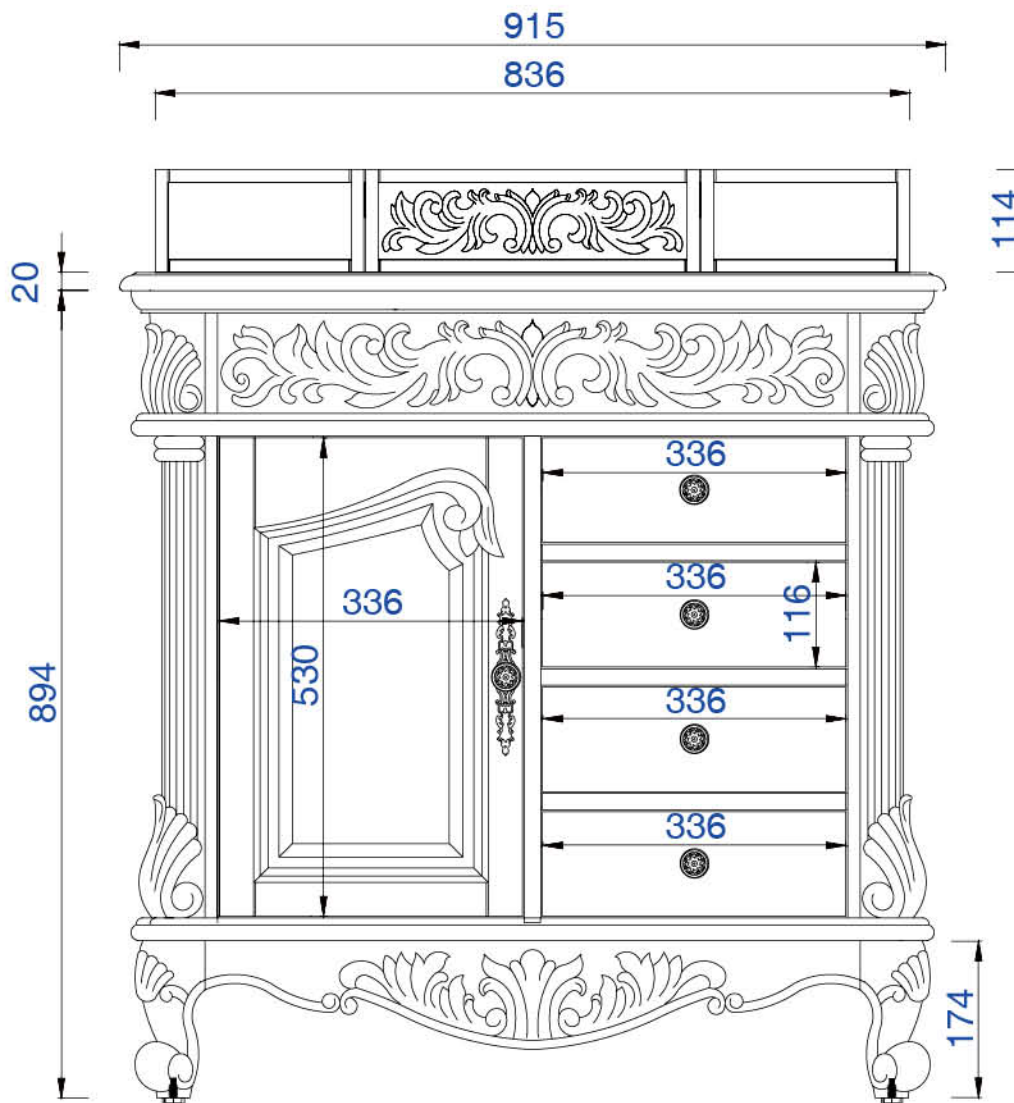

NOTE ONE: Married Countertop is standard for this cabinet

NOTE TWO: Wood Backsplash (Shown) is designed for the molding detail to align with sinks in James Martin's Married Countertops.

914mm

Item Number:

207-MC-V36-EG

207-MC-V36-EL

JAMES MARTIN

VANITIES

Monte Carlo 914mm Cabinet

Diagrams with Dimensions
page 01 of 03

NOTE ONE: Married Countertop is standard for this cabinet

NOTE TWO: Wood Backsplash (Shown) is designed for the molding detail to align with sinks in James Martin's Married Countertops.

914mm

Item Number:

207-MC-V36-EG

207-MC-V36-EL

JAMES MARTIN

VANITIES

Monte Carlo 914mm Cabinet

Diagrams with Dimensions
page 02 of 03

NOTE ONE: Married Countertop is standard for this cabinet

NOTE TWO: Internal Shelves (Shown) are designed to align with sinks in James Martin's Married Countertops.

914mm

Item Number:

207-MC-V36-EG

207-MC-V36-EL