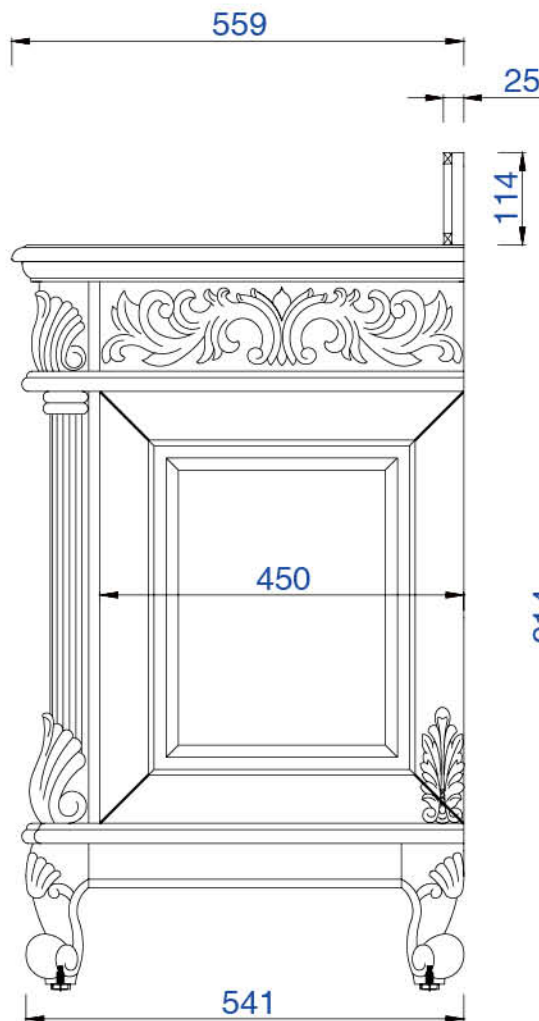

207-MC-V36-EG

207-MC-V36-EL

JAMES MARTIN

VANITIES

Monte Carlo 914mm Cabinet

Diagrams with Dimensions
page 01 of 03

NOTE ONE: Married Countertop is standard for this cabinet

NOTE TWO: Wood Backsplash (Shown) is designed for the molding detail to align with sinks in James Martin's Married Countertops.

914mm

Item Number:

207-MC-V36-EG

207-MC-V36-EL

JAMES MARTIN

VANITIES

Monte Carlo 914mm Cabinet

Diagrams with Dimensions
page 02 of 03

NOTE ONE: Married Countertop is standard for this cabinet

NOTE TWO: Internal Shelves (Shown) are designed to align with sinks in James Martin's Married Countertops.

914mm

Item Number:

207-MC-V36-EG

207-MC-V36-EL

JAMES MARTIN

VANITIES

Monte Carlo 914mm Cabinet

Diagrams with Dimensions
page 03 of 03

NOTE ONE: Married Countertop is standard for this cabinet

NOTE TWO: Wood Backsplash (Shown) is designed for the molding detail to align with sinks in James Martin's Married Countertops.