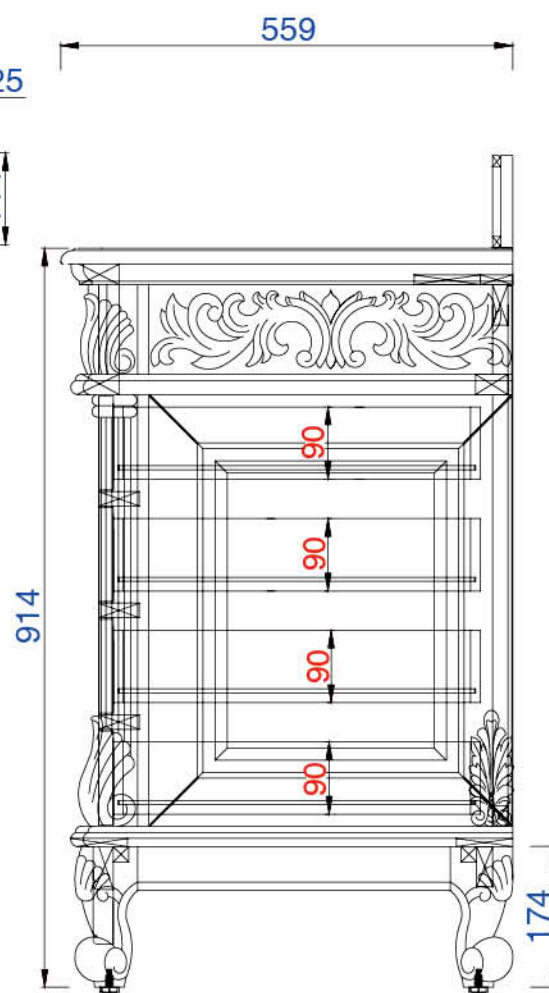

207-MC-V36-EG

207-MC-V36-EL

JAMES MARTIN

VANITIES

Monte Carlo 914mm Cabinet

Diagrams with Dimensions
page 01 of 03

NOTE ONE: Married Countertop is standard for this cabinet

NOTE TWO: Wood Backsplash (Shown) is designed for the molding detail to align with sinks in James Martin's Married Countertops.

914mm

Item Number:

207-MC-V36-EG

207-MC-V36-EL

JAMES MARTIN

VANITIES

Monte Carlo 914mm Cabinet

Diagrams with Dimensions
page 02 of 03

NOTE ONE: Married Countertop is standard for this cabinet

NOTE TWO: Internal Shelves (Shown) are designed to align with sinks in James Martin's Married Countertops.

914mm

Item Number:

207-MC-V36-EG

207-MC-V36-EL

JAMES MARTIN

VANITIES

Monte Carlo 914mm Cabinet

Diagrams with Dimensions
page 03 of 03

NOTE ONE: Married Countertop is standard for this cabinet

NOTE TWO: Wood Backsplash (Shown) is designed for the molding detail to align with sinks in James Martin's Married Countertops.