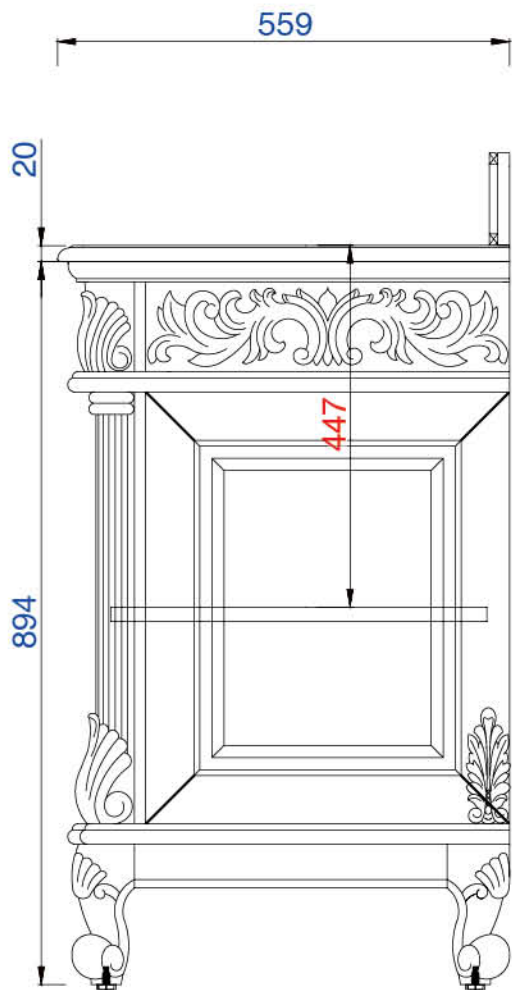

207-MC-V36-EG

207-MC-V36-EL

JAMES MARTIN

VANITIES

Monte Carlo 914mm Cabinet

Diagrams with Dimensions
page 01 of 03

NOTE ONE: Married Countertop is standard for this cabinet

NOTE TWO: Wood Backsplash (Shown) is designed for the molding detail to align with sinks in James Martin's Married Countertops.

914mm

Item Number:

207-MC-V36-EG

207-MC-V36-EL

JAMES MARTIN

VANITIES

Monte Carlo 914mm Cabinet

Diagrams with Dimensions
page 02 of 03

NOTE ONE: Married Countertop is standard for this cabinet

NOTE TWO: Internal Shelves (Shown) are designed to align with sinks in James Martin's Married Countertops.

914mm

Item Number:

207-MC-V36-EG

207-MC-V36-EL

JAMES MARTIN

VANITIES

Monte Carlo 914mm Cabinet

Diagrams with Dimensions
page 03 of 03

NOTE ONE: Married Countertop is standard for this cabinet

NOTE TWO: Wood Backsplash (Shown) is designed for the molding detail to align with sinks in James Martin's Married Countertops.