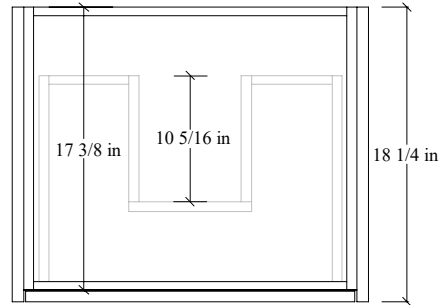

30" Austin SLIM Free Standing Vanity

TOP VIEW

FRONT VIEW

SIDE VIEW

Secure vanity to studs within 4" from side gables. →

INSIDE BACK VIEW