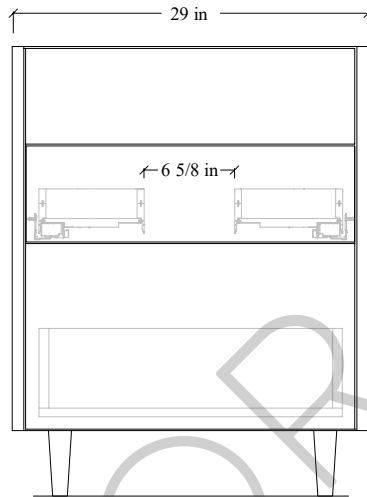

30" Austin SLIM Free Standing Vanity

TOP VIEW

FRONT VIEW

SIDE VIEW

Secure vanity to studs within 4" from side gables. →

INSIDE BACK VIEW