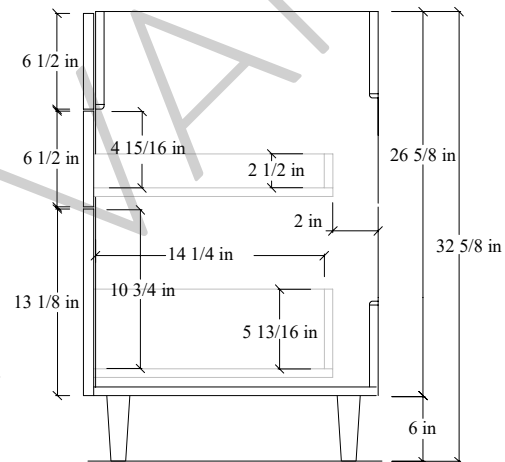

30" Austin SLIM Free Standing Vanity

TOP VIEW

FRONT VIEW

SIDE VIEW

Secure vanity to studs within 4" from side gables. →

INSIDE BACK VIEW