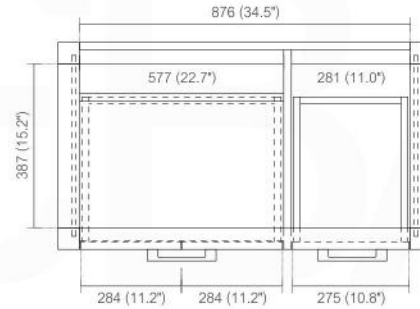

ANZIANO 40" BATHROOM VANITY - SKU# ASL1540

Discription:

- 18mm Thick MDO Construction Console w/ Two Doors and Five Drawers
- Integrated European Soft-Closing hardware
- Pure White Quartz Counter Top
- Hydraulic Hinges (more durable than spring activated)
- Open back, w/ 3.5" clearance behind drawers for easy plumbing access
- Matching Mirrors Available

FRONT ELEVATION

SIDE ELEVATION

ELEVATION

SINK CUT OUT OPENING
400 (15.75"W) x 273 (10.75"D)

. Adjustments

The options for height adjustment depend on the type of base plate. All adjustments can be made independent of one another.

For depth adjustment, select base plates have worm gear adjustment access through the hinge arm.

. Reveal

The reveal (R) is the distance required between two doors or between the door and side wall of the cabinet to allow sufficient space for opening the door. The required reveal width (R) depends on the thickness of the door. Most cabinet makers prefer a reveal (R) of between 3mm and 6mm.

Dimensions:	width	depth	height
inches	38.5"	19.25"	34.5"
mm	978	489	875

NOTE: DIMENSIONS AND TECHNICAL DETAILS ARE SUBJECT TO CHANGE WITHOUT NOTICE

All rights reserved. The authors retain all copyrights in any text, graphic images and photos in this book. No part of this publication may be reproduced or transmitted in any form or by any means, electronic or mechanical, including photocopying, recording, or any information storage and retrieval system, without permission in writing from the authors.