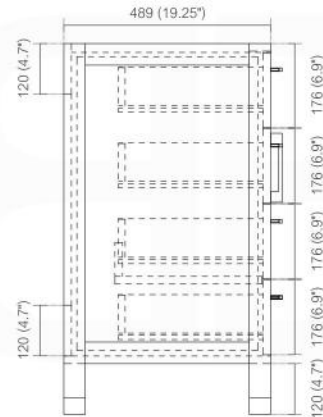

ANZIANO 40" BATHROOM VANITY - SKU# ASL1540

Discription:

- 18mm Thick MDO Construction Console w/ Two Doors and Five Drawers
- Integrated European Soft-Closing hardware
- Pure White Quartz Counter Top
- Hydraulic Hinges (more durable than spring activated)
- Open back, w/ 3.5" clearance behind drawers for easy plumbing access
- Matching Mirrors Available

FRONT ELEVATION

SIDE ELEVATION

ELEVATION

SINK CUT OUT OPENING
400 (15.75"W) x 273 (10.75"D)

. Adjustments

The options for height adjustment depend on the type of base plate. All adjustments can be made independent of one another.

For depth adjustment, select base plates have worm gear adjustment access through the hinge arm.

. Reveal

The reveal (R) is the distance required between two doors or between the door and side wall of the cabinet to allow sufficient space for opening the door. The required reveal width (R) depends on the thickness of the door. Most cabinet makers prefer a reveal (R) of between 3mm and 6mm.

Dimensions:	width	depth	height
inches	38.5"	19.25"	34.5"
mm	978	489	875

NOTE: DIMENSIONS AND TECHNICAL DETAILS ARE SUBJECT TO CHANGE WITHOUT NOTICE

All rights reserved. The authors retain all copyrights in any text, graphic images and photos in this book. No part of this publication may be reproduced or transmitted in any form or by any means, electronic or mechanical, including photocopying, recording, or any information storage and retrieval system, without permission in writing from the authors.