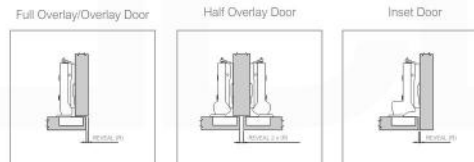

FRONT ELEVATION

SIDE ELEVATION

ELEVATION

SINK CUT OUT OPENING
400 (15.75"W) x 273 (10.75"D)

. Adjustments

The options for height adjustment depend on the type of base plate. All adjustments can be made independent of one another.

For depth adjustment, select base plates have worm gear adjustment access through the hinge arm.

Adjustments

The options for height adjustment depend on the type of base plate. All adjustments can be made independent of one another.

For depth adjustment, select base plates have worm gear adjustment access through the hinge arm.

. Reveal

The reveal (R) is the distance required between two doors or between the door and side wall of the cabinet to allow sufficient space for opening the door. The required reveal width (R) depends on the thickness of the door. Most cabinet makers prefer a reveal (R) of between 3mm and 6mm.

Dimensions:	width	depth	height
inches	38.5"	19.25"	34.5"
mm	978	489	875

NOTE: DIMENSIONS AND TECHNICAL DETAILS ARE SUBJECT TO CHANGE WITHOUT NOTICE

All rights reserved. The authors retain all copyrights in any text, graphic images and photos in this book. No part of this publication may be reproduced or transmitted in any form or by any means, electronic or mechanical, including photocopying, recording, or any information storage and retrieval system, without permission in writing from the authors.