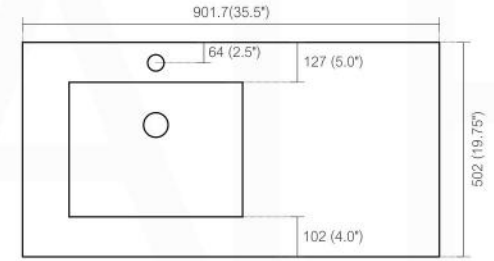

ANZIANO 40" BATHROOM VANITY - SKU# ASL1540

Discription:

- 18mm Thick MDO Construction Console w/ Two Doors and Five Drawers
- Integrated European Soft-Closing hardware
- Pure White Quartz Counter Top
- Hydraulic Hinges (more durable than spring activated)
- Open back, w/ 3.5" clearance behind drawers for easy plumbing access
- Matching Mirrors Available

FRONT ELEVATION

SIDE ELEVATION

ELEVATION

SINK CUT OUT OPENING
400 (15.75"W) x 273 (10.75"D)

. Adjustments

The options for height adjustment depend on the type of base plate. All adjustments can be made independent of one another.

For depth adjustment, select base plates have worm gear adjustment access through the hinge arm.

. Reveal

The reveal (R) is the distance required between two doors or between the door and side wall of the cabinet to allow sufficient space for opening the door. The required reveal width (R) depends on the thickness of the door. Most cabinet makers prefer a reveal (R) of between 3mm and 6mm.

Dimensions:	width	depth	height
inches	38.5"	19.25"	34.5"
mm	978	489	875

NOTE: DIMENSIONS AND TECHNICAL DETAILS ARE SUBJECT TO CHANGE WITHOUT NOTICE

All rights reserved. The authors retain all copyrights in any text, graphic images and photos in this book. No part of this publication may be reproduced or transmitted in any form or by any means, electronic or mechanical, including photocopying, recording, or any information storage and retrieval system, without permission in writing from the authors.