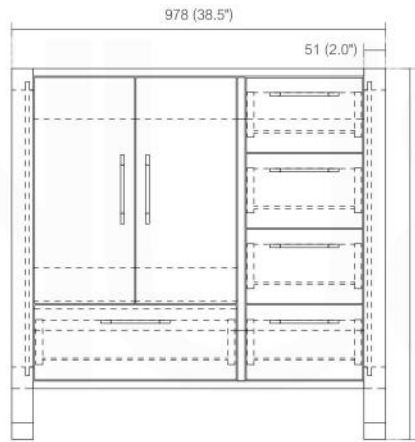

ANZIANO 40" BATHROOM VANITY - SKU# ASL1540

Discription:

- 18mm Thick MDO Construction Console w/ Two Doors and Five Drawers
- Integrated European Soft-Closing hardware
- Pure White Quartz Counter Top
- Hydraulic Hinges (more durable than spring activated)
- Open back, w/ 3.5" clearance behind drawers for easy plumbing access
- Matching Mirrors Available

FRONT ELEVATION

SIDE ELEVATION

ELEVATION

SINK CUT OUT OPENING
400 (15.75"W) x 273 (10.75"D)

. Adjustments

The options for height adjustment depend on the type of base plate. All adjustments can be made independent of one another.

For depth adjustment, select base plates have worm gear adjustment access through the hinge arm.

. Reveal

The reveal (R) is the distance required between two doors or between the door and side wall of the cabinet to allow sufficient space for opening the door. The required reveal width (R) depends on the thickness of the door. Most cabinet makers prefer a reveal (R) of between 3mm and 6mm.

Dimensions:	width	depth	height
inches	38.5"	19.25"	34.5"
mm	978	489	875

NOTE: DIMENSIONS AND TECHNICAL DETAILS ARE SUBJECT TO CHANGE WITHOUT NOTICE

All rights reserved. The authors retain all copyrights in any text, graphic images and photos in this book. No part of this publication may be reproduced or transmitted in any form or by any means, electronic or mechanical, including photocopying, recording, or any information storage and retrieval system, without permission in writing from the authors.