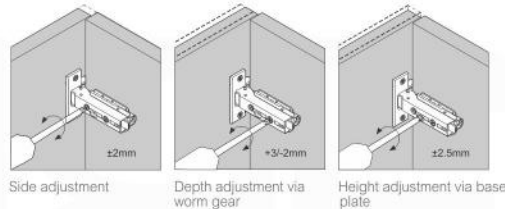

FRONT ELEVATION

SIDE ELEVATION

ELEVATION

SINK CUT OUT OPENING
400 (15.75"W) x 273 (10.75"D)

. Adjustments

The options for height adjustment depend on the type of base plate. All adjustments can be made independent of one another.

For depth adjustment, select base plates have worm gear adjustment access through the hinge arm.

Adjustments

The options for height adjustment depend on the type of base plate. All adjustments can be made independent of one another.

For depth adjustment, select base plates have worm gear adjustment access through the hinge arm.

. Reveal

The reveal (R) is the distance required between two doors or between the door and side wall of the cabinet to allow sufficient space for opening the door. The required reveal width (R) depends on the thickness of the door. Most cabinet makers prefer a reveal (R) of between 3mm and 6mm.

Dimensions:	width	depth	height
inches	38.5"	19.25"	34.5"
mm	978	489	875

NOTE: DIMENSIONS AND TECHNICAL DETAILS ARE SUBJECT TO CHANGE WITHOUT NOTICE

All rights reserved. The authors retain all copyrights in any text, graphic images and photos in this book. No part of this publication may be reproduced or transmitted in any form or by any means, electronic or mechanical, including photocopying, recording, or any information storage and retrieval system, without permission in writing from the authors.