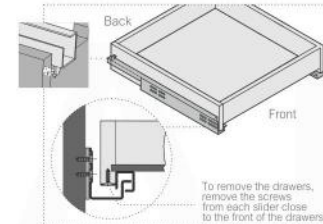

FRONT ELEVATION

SIDE ELEVATION

ELEVATION

SINK CUT OUT OPENING
400 (15.75"W) x 273 (10.75"D)

. Adjustments

The options for height adjustment depend on the type of base plate. All adjustments can be made independent of one another.

For depth adjustment, select base plates have worm gear adjustment access through the hinge arm.

Adjustments

The options for height adjustment depend on the type of base plate. All adjustments can be made independent of one another.

For depth adjustment, select base plates have worm gear adjustment access through the hinge arm.

. Reveal

The reveal (R) is the distance required between two doors or between the door and side wall of the cabinet to allow sufficient space for opening the door. The required reveal width (R) depends on the thickness of the door. Most cabinet makers prefer a reveal (R) of between 3mm and 6mm.

Dimensions:	width	depth	height
inches	38.5"	19.25"	34.5"
mm	978	489	875

NOTE: DIMENSIONS AND TECHNICAL DETAILS ARE SUBJECT TO CHANGE WITHOUT NOTICE

All rights reserved. The authors retain all copyrights in any text, graphic images and photos in this book. No part of this publication may be reproduced or transmitted in any form or by any means, electronic or mechanical, including photocopying, recording, or any information storage and retrieval system, without permission in writing from the authors.