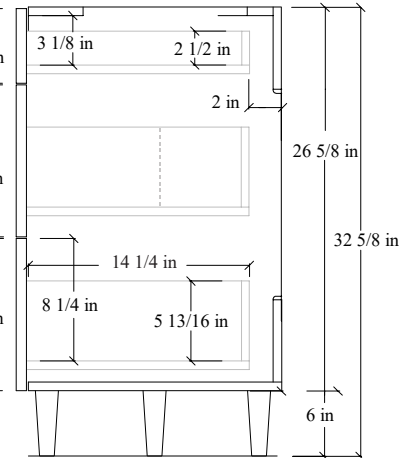

72" Asher SLIM Free Standing Vanity

TOP VIEW

FRONT VIEW

SIDE VIEW

Secure vanity to studs within 4" from side gables. →

INSIDE BACK VIEW