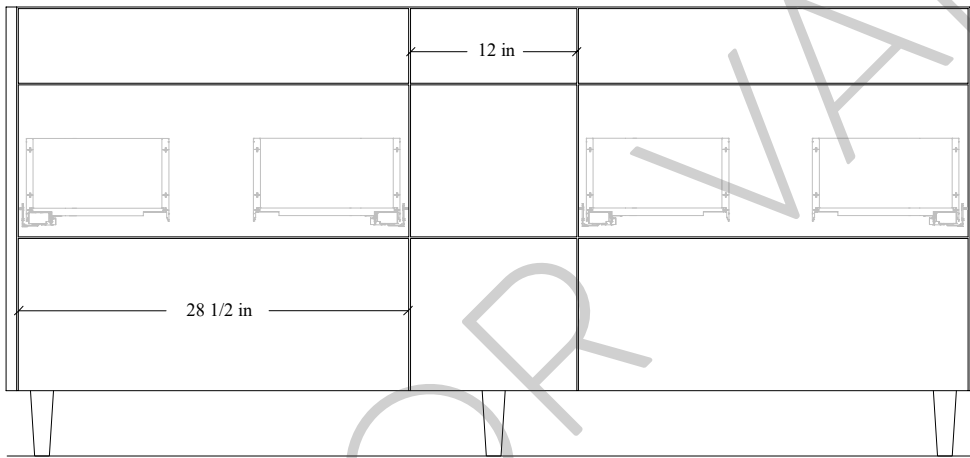

72" Asher SLIM Free Standing Vanity

TOP VIEW

FRONT VIEW

SIDE VIEW

Secure vanity to studs within 4" from side gables. →

INSIDE BACK VIEW