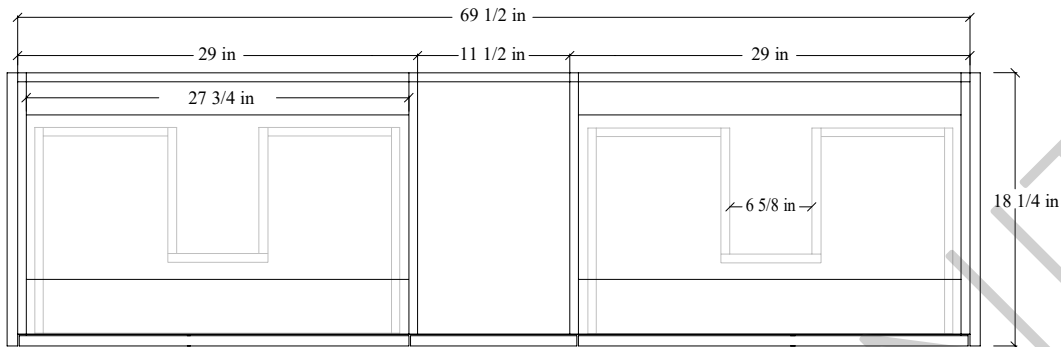

72" Asher SLIM Free Standing Vanity

TOP VIEW

FRONT VIEW

SIDE VIEW

Secure vanity to studs within 4" from side gables. →

INSIDE BACK VIEW