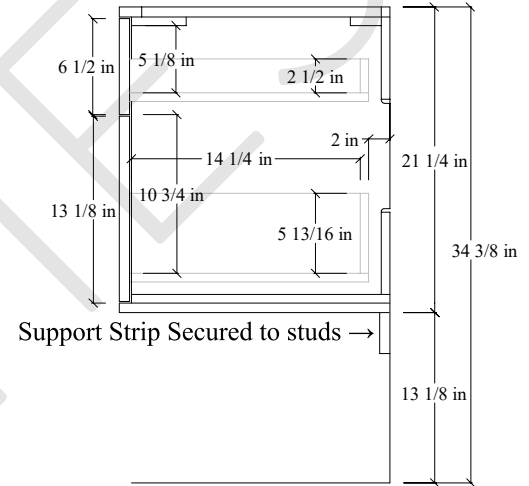

# 72S" Sidney SLIM Wall Mount Vanity

TOP VIEW

FRONT VIEW

Secure vanity to studs within 4" from side gables. →

INSIDE BACK VIEW

← Support Strip Secured to studs