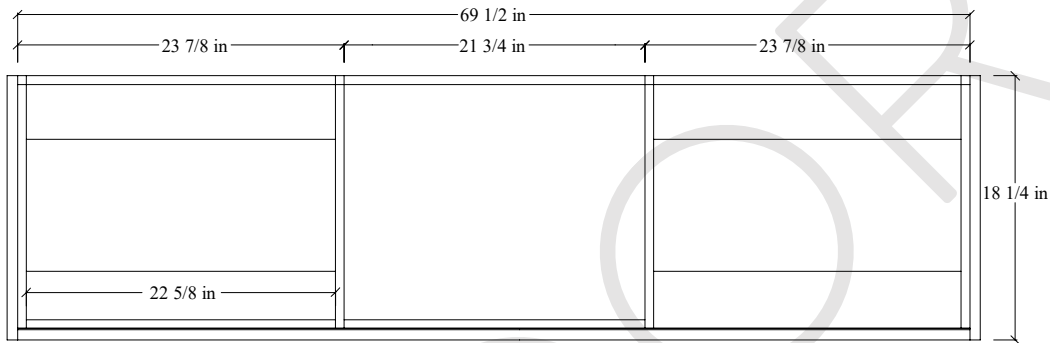

# 72S" Sidney SLIM Wall Mount Vanity

TOP VIEW

FRONT VIEW

Secure vanity to studs within 4" from side gables. →

INSIDE BACK VIEW

← Support Strip Secured to studs