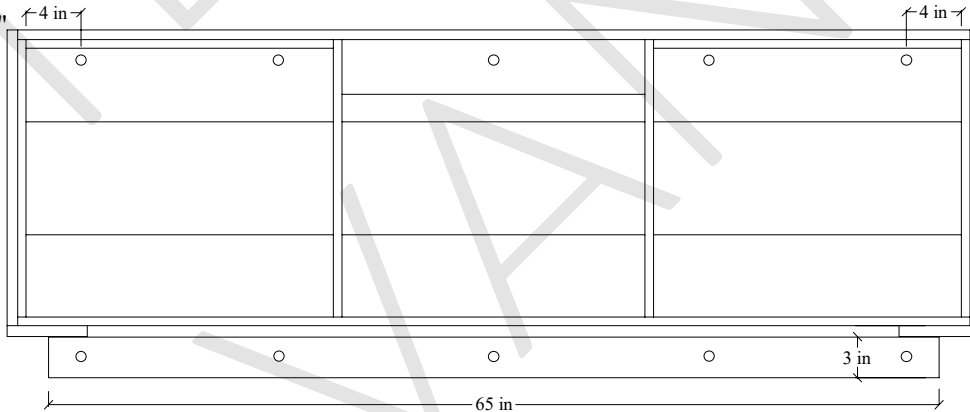

# 72S" Sidney SLIM Wall Mount Vanity

TOP VIEW

FRONT VIEW

Secure vanity to studs within 4" from side gables. →

INSIDE BACK VIEW

← Support Strip Secured to studs