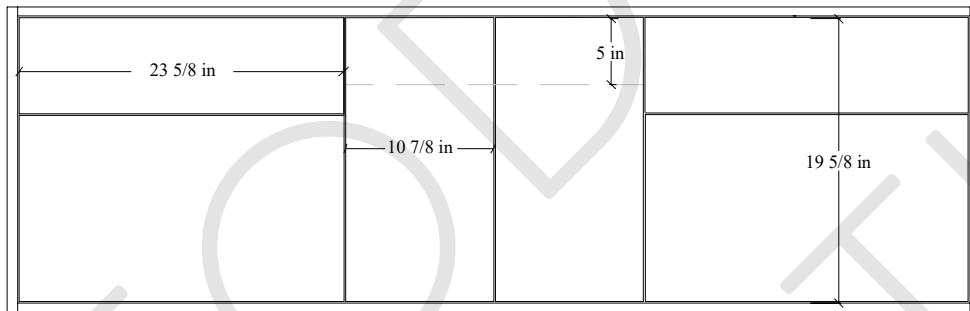

# 72S" Sidney SLIM Wall Mount Vanity

TOP VIEW

FRONT VIEW

Secure vanity to studs within 4" from side gables. →

INSIDE BACK VIEW

← Support Strip Secured to studs