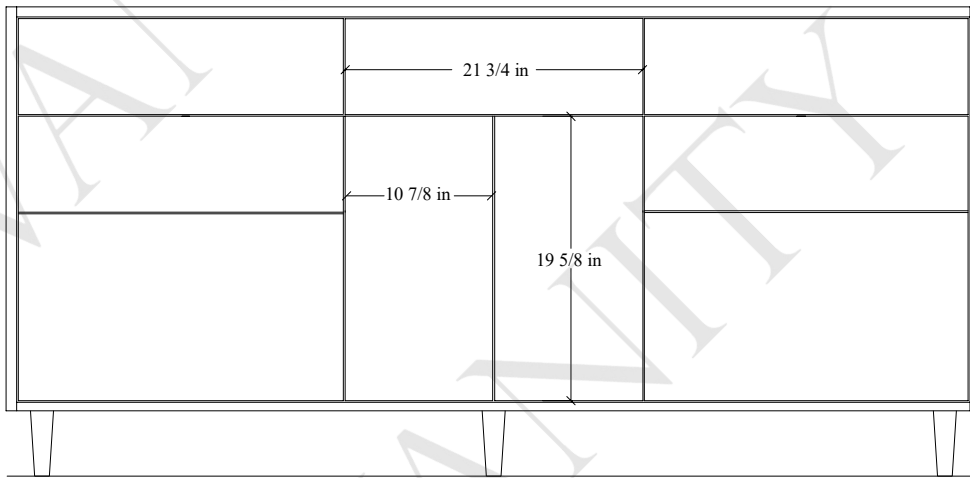

72S" Sidney Free Standing Vanity

TOP VIEW

FRONT VIEW

Secure vanity to studs within 4" from side gables. →

INSIDE BACK VIEW