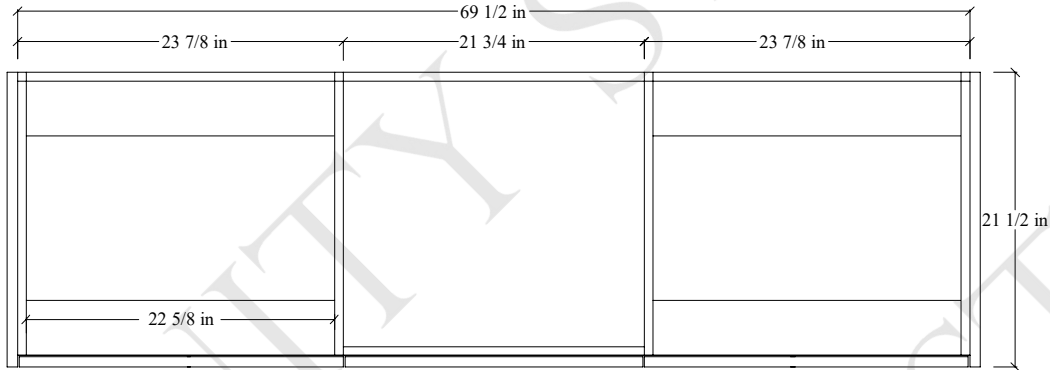

72S" Sidney Free Standing Vanity

TOP VIEW

FRONT VIEW

Secure vanity to studs within 4" from side gables. →

INSIDE BACK VIEW