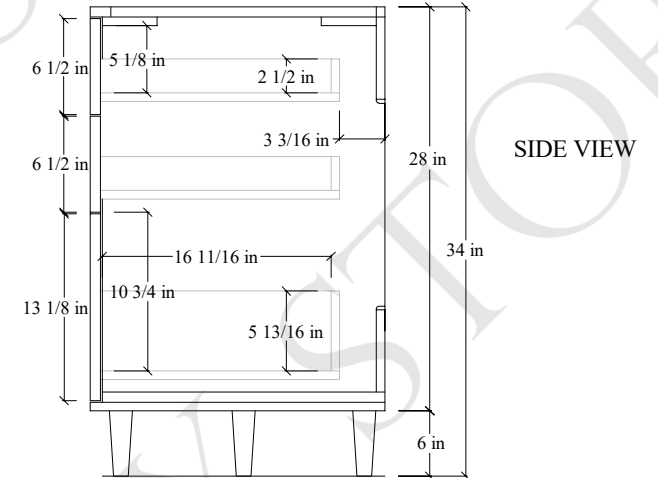

72S" Sidney Free Standing Vanity

TOP VIEW

FRONT VIEW

Secure vanity to studs within 4" from side gables. →

INSIDE BACK VIEW